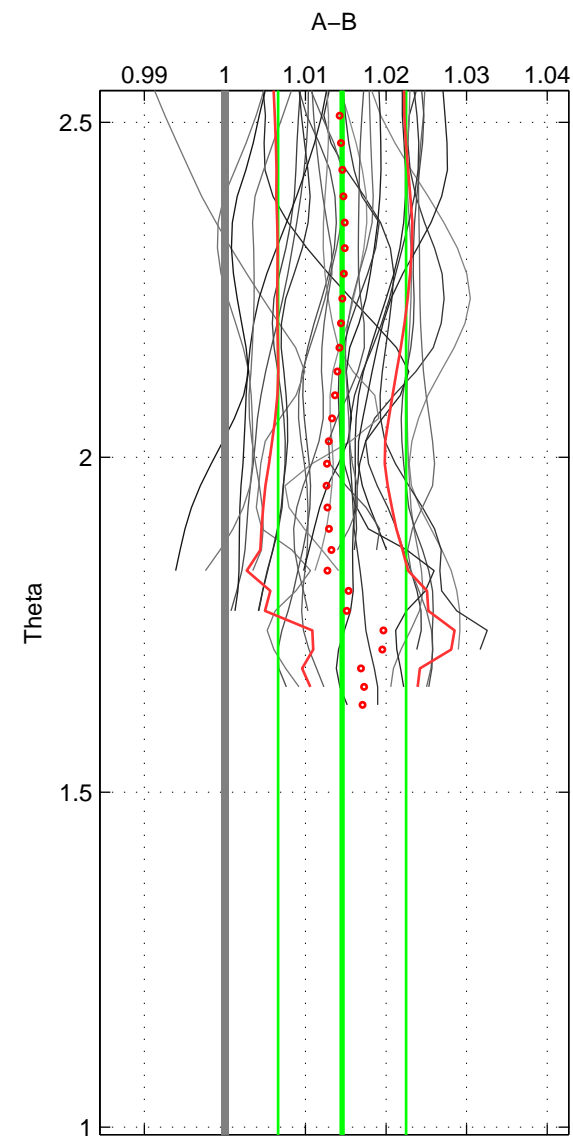

Cruise A (red). Date: Jul 2011 Cruisename: 626-49RY20110515

Cruise B (blue). Date: Jun 1997 Cruisename: 681-49UP19970530

\*\*\* "Favourite" values are means of spaces 1 2.

	Offset	O.StDev	Ratio	R.Stdev	Rating
SIGMA:	0.647	0.263	1.016	0.006	5
THETA:	0.609	0.329	1.015	0.008	5
DEPTH:	0.625	0.061	1.015	0.001	3
FAV.:	0.628	0.296	1.015	0.007	5

Profiles of A: 47  
 Profiles of B: 8  
 Diff profs : 27  
 WMoffset (A-B): 0.64688  
 WMoffset stdev: 0.26301  
 WMratio (A/B): 1.0156  
 WMratio stdev: 0.0064649

Quality (1-5): 5

Profiles of A: 47  
 Profiles of B: 8  
 Diff profs : 27  
 WMoffset (A-B): 0.60872  
 WMoffset stdev: 0.3294  
 WMratio (A/B): 1.0146  
 WMratio stdev: 0.0079441

Quality (1-5): 5

Profiles of A: 47  
 Profiles of B: 8  
 Diff profs : 27  
 WMoffset (A-B): 0.62501  
 WMoffset stdev: 0.061462  
 WMratio (A/B): 1.0152  
 WMratio stdev: 0.0012442

Quality (1-5): 3

Please note that statistics are bad.