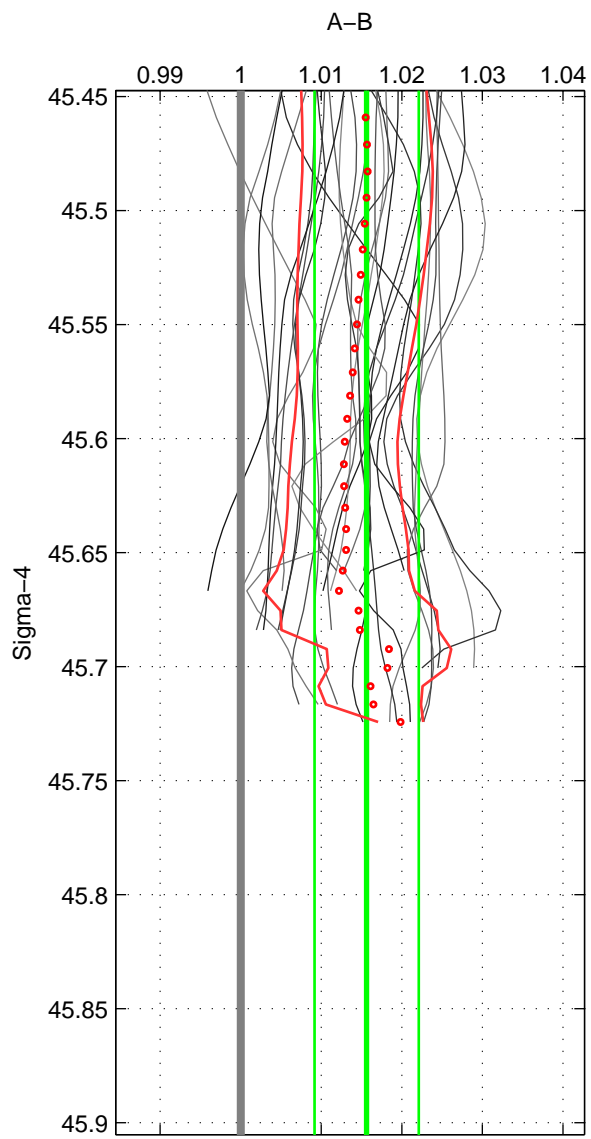

Cruise A (red). Date: Jul 2011 Cruisename: 626-49RY20110515

Cruise B (blue). Date: Jun 1997 Cruisename: 681-49UP19970530

\*\*\* "Favourite" values are means of spaces 1 2.

	Offset	O.StDev	Ratio	R.Stdev	Rating
SIGMA:	0.647	0.263	1.016	0.006	5
THETA:	0.609	0.329	1.015	0.008	5
DEPTH:	0.625	0.061	1.015	0.001	3
FAV.:	0.628	0.296	1.015	0.007	5

Profiles of A: 47  
 Profiles of B: 8  
 Diff profs : 27  
 WMoffset (A-B): 0.64688  
 WMoffset stdev: 0.26301  
 WMratio (A/B): 1.0156  
 WMratio stdev: 0.0064649

Quality (1-5): 5

Profiles of A: 47  
 Profiles of B: 8  
 Diff profs : 27  
 WMoffset (A-B): 0.60872  
 WMoffset stdev: 0.3294  
 WMratio (A/B): 1.0146  
 WMratio stdev: 0.0079441

Quality (1-5): 5

Profiles of A: 47  
 Profiles of B: 8  
 Diff profs : 27  
 WMoffset (A-B): 0.62501  
 WMoffset stdev: 0.061462  
 WMratio (A/B): 1.0152  
 WMratio stdev: 0.0012442

Quality (1-5): 3

Please note that statistics are bad.