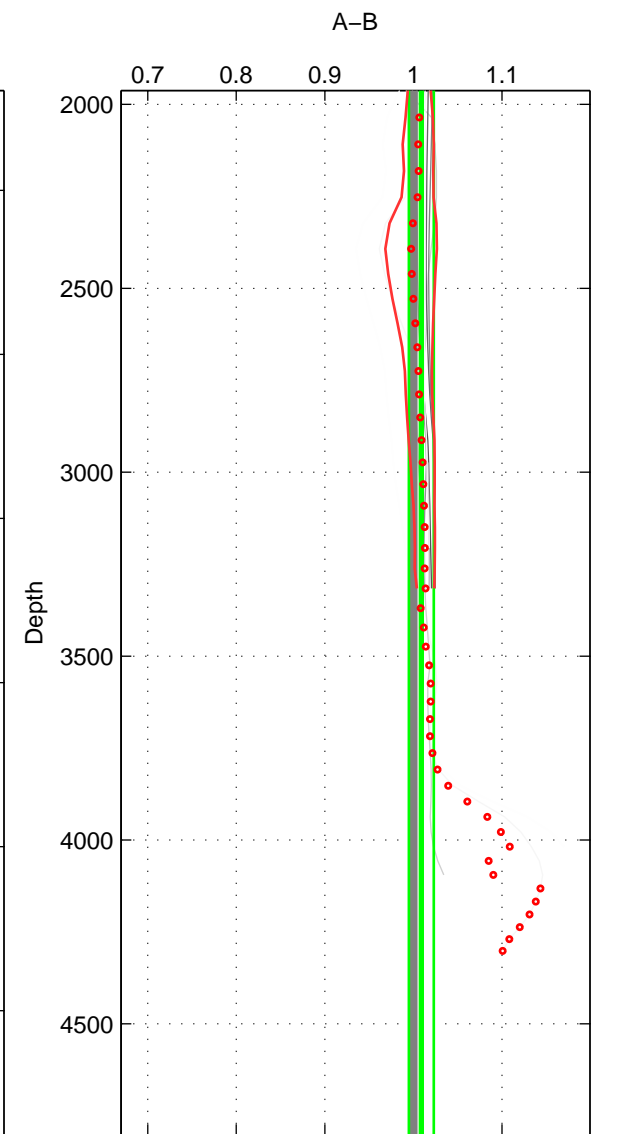

Cruise A (red). Date: Nov 1972 Cruisename: 219-316N19720718.1

Cruise B (blue). Date: Apr 1995 Cruisename: 320-74JC19950320

*** "Favourite" values are means of spaces 1 2 3.

	Offset	O.StDev	Ratio	R.Stdev	Rating
SIGMA:	0.358	0.210	1.011	0.007	3
THETA:	0.332	0.178	1.010	0.006	3
DEPTH:	0.295	0.400	1.009	0.014	3
FAV.:	0.329	0.262	1.010	0.009	3

Profiles of A: 3
 Profiles of B: 10
 Diff profs : 10
 WMoffset (A-B): 0.35841
 WMoffset stdev: 0.20953
 WMratio (A/B): 1.0112
 WMratio stdev: 0.0066156

Quality (1-5): 3

Profiles of A: 3
 Profiles of B: 10
 Diff profs : 10
 WMoffset (A-B): 0.33209
 WMoffset stdev: 0.17783
 WMratio (A/B): 1.0104
 WMratio stdev: 0.0056227

Quality (1-5): 3

Profiles of A: 3
 Profiles of B: 10
 Diff profs : 10
 WMoffset (A-B): 0.29537
 WMoffset stdev: 0.39983
 WMratio (A/B): 1.0089
 WMratio stdev: 0.014145

Quality (1-5): 3