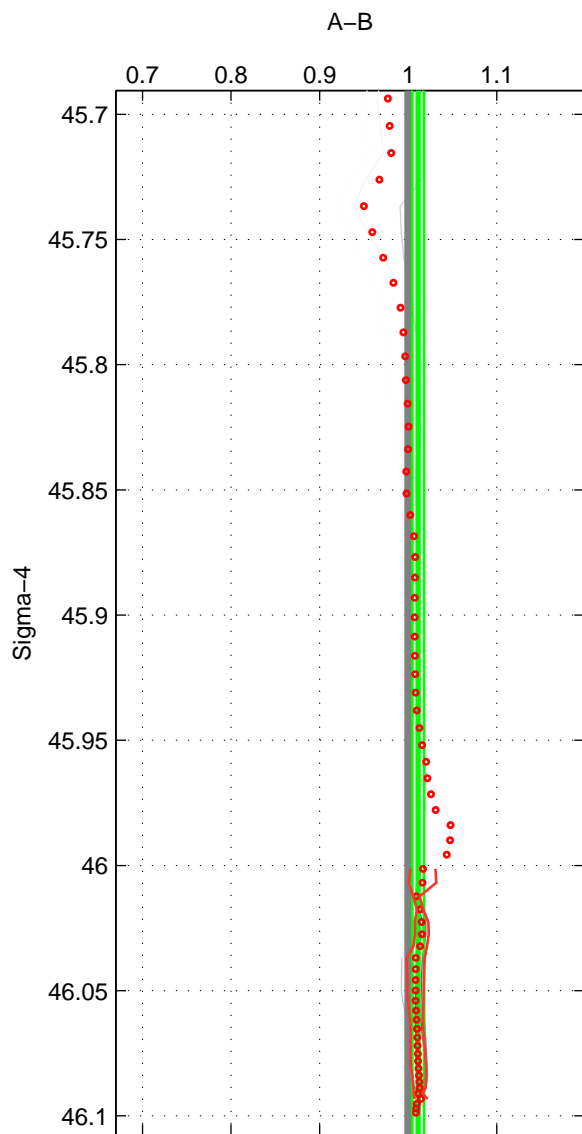

Cruise A (red). Date: Nov 1972 Cruisename: 219-316N19720718.1

Cruise B (blue). Date: Apr 1995 Cruisename: 320-74JC19950320

*** "Favourite" values are means of spaces 1 2 3.

	Offset	O.StDev	Ratio	R.Stdev	Rating
SIGMA:	0.358	0.210	1.011	0.007	3
THETA:	0.332	0.178	1.010	0.006	3
DEPTH:	0.295	0.400	1.009	0.014	3
FAV.:	0.329	0.262	1.010	0.009	3

Profiles of A: 3
 Profiles of B: 10
 Diff profs : 10
 WMoffset (A-B): 0.35841
 WMoffset stdev: 0.20953
 WMratio (A/B): 1.0112
 WMratio stdev: 0.0066156

Quality (1-5): 3

Profiles of A: 3
 Profiles of B: 10
 Diff profs : 10
 WMoffset (A-B): 0.33209
 WMoffset stdev: 0.17783
 WMratio (A/B): 1.0104
 WMratio stdev: 0.0056227

Quality (1-5): 3

Profiles of A: 3
 Profiles of B: 10
 Diff profs : 10
 WMoffset (A-B): 0.29537
 WMoffset stdev: 0.39983
 WMratio (A/B): 1.0089
 WMratio stdev: 0.014145

Quality (1-5): 3