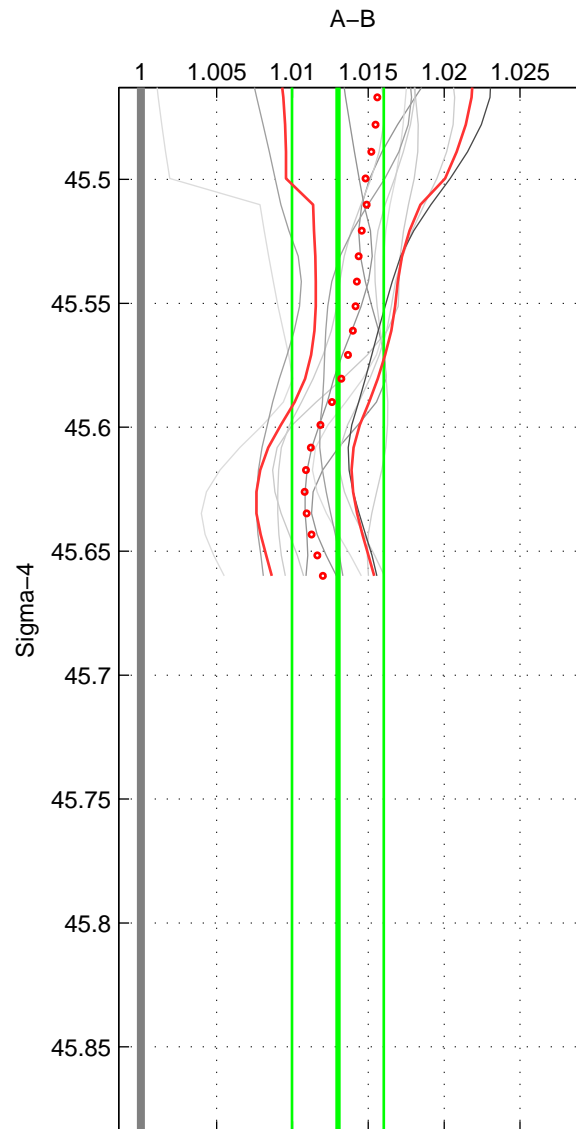

Cruise A (red). Date: Aug 2012 Cruisename: 627-49RY20120726

Cruise B (blue). Date: Jun 1997 Cruisename: 681-49UP19970530

*** "Favourite" values are means of spaces 1 2.

	Offset	O.StDev	Ratio	R.Stdev	Rating
SIGMA:	0.545	0.127	1.013	0.003	3
THETA:	0.535	0.140	1.013	0.003	3
DEPTH:	0.609	0.049	1.015	0.001	2
FAV.:	0.540	0.134	1.013	0.003	3

Profiles of A: 14
 Profiles of B: 1
 Diff profs : 11
 WMoffset (A-B): 0.54467
 WMoffset stdev: 0.12707
 WMratio (A/B): 1.013
 WMratio stdev: 0.0030295

Quality (1-5): 3

Profiles of A: 14
 Profiles of B: 1
 Diff profs : 11
 WMoffset (A-B): 0.53543
 WMoffset stdev: 0.14025
 WMratio (A/B): 1.0128
 WMratio stdev: 0.0033456

Quality (1-5): 3

Profiles of A: 14
 Profiles of B: 1
 Diff profs : 11
 WMoffset (A-B): 0.60936
 WMoffset stdev: 0.049199
 WMratio (A/B): 1.0145
 WMratio stdev: 0.0010434

Quality (1-5): 2

Please note that statistics are bad.