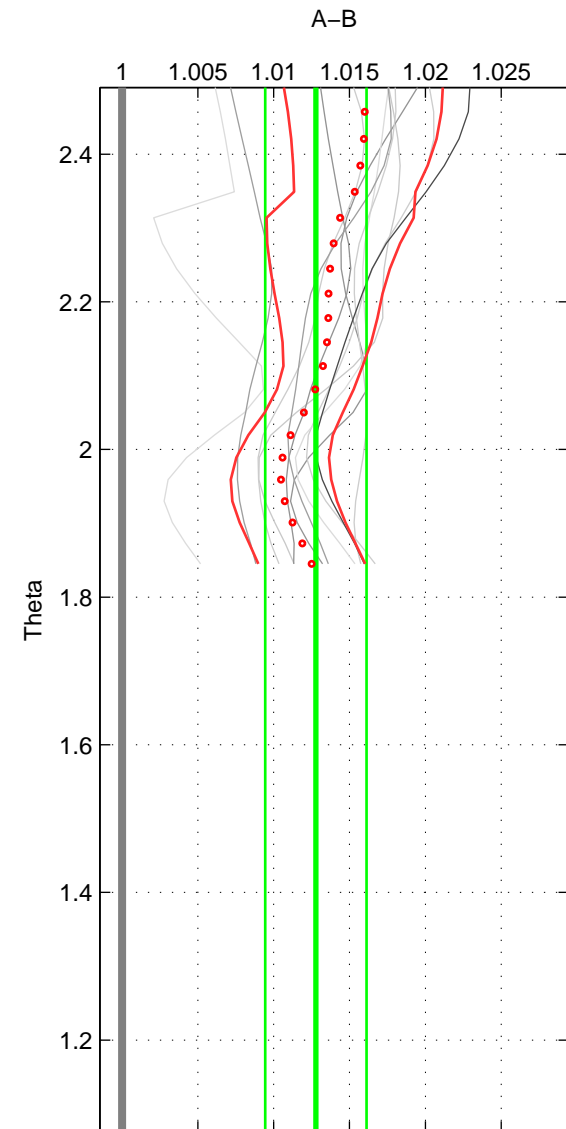

Cruise A (red). Date: Aug 2012 Cruisename: 627-49RY20120726

Cruise B (blue). Date: Jun 1997 Cruisename: 681-49UP19970530

*** "Favourite" values are means of spaces 1 2.

	Offset	O.StDev	Ratio	R.Stdev	Rating
SIGMA:	0.545	0.127	1.013	0.003	3
THETA:	0.535	0.140	1.013	0.003	3
DEPTH:	0.609	0.049	1.015	0.001	2
FAV.:	0.540	0.134	1.013	0.003	3

Profiles of A: 14
 Profiles of B: 1
 Diff profs : 11
 WMoffset (A-B): 0.54467
 WMoffset stdev: 0.12707
 WMratio (A/B): 1.013
 WMratio stdev: 0.0030295

Quality (1-5): 3

Profiles of A: 14
 Profiles of B: 1
 Diff profs : 11
 WMoffset (A-B): 0.53543
 WMoffset stdev: 0.14025
 WMratio (A/B): 1.0128
 WMratio stdev: 0.0033456

Quality (1-5): 3

Profiles of A: 14
 Profiles of B: 1
 Diff profs : 11
 WMoffset (A-B): 0.60936
 WMoffset stdev: 0.049199
 WMratio (A/B): 1.0145
 WMratio stdev: 0.0010434

Quality (1-5): 2

Please note that statistics are bad.