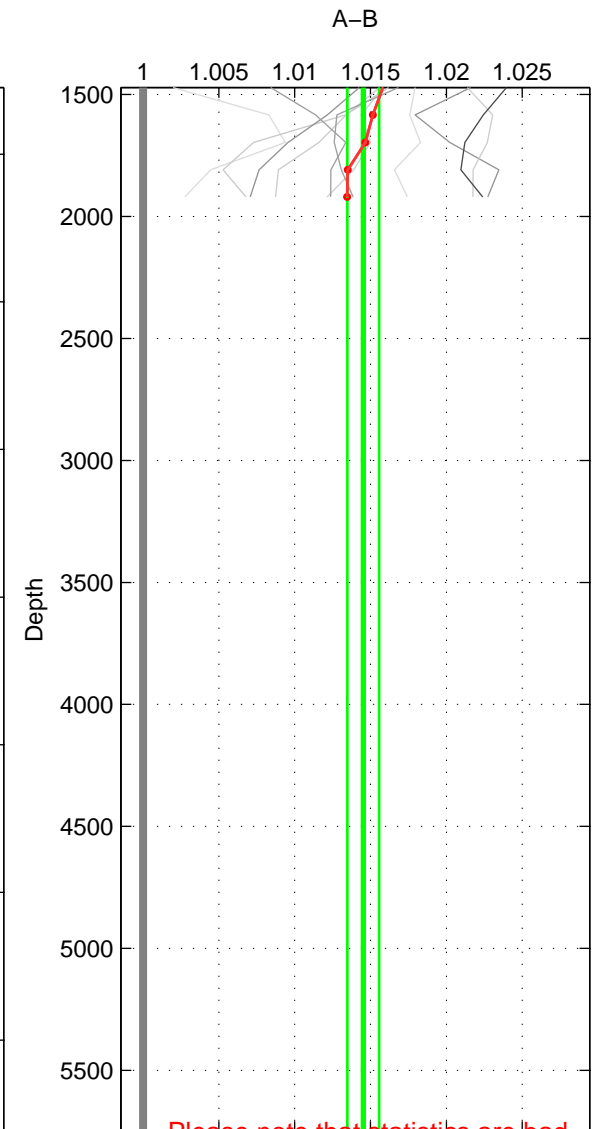

Cruise A (red). Date: Aug 2012 Cruisename: 627-49RY20120726

Cruise B (blue). Date: Jun 1997 Cruisename: 681-49UP19970530

*** "Favourite" values are means of spaces 1 2.

	Offset	O.StDev	Ratio	R.Stdev	Rating
SIGMA:	0.545	0.127	1.013	0.003	3
THETA:	0.535	0.140	1.013	0.003	3
DEPTH:	0.609	0.049	1.015	0.001	2
FAV.:	0.540	0.134	1.013	0.003	3

Profiles of A: 14
 Profiles of B: 1
 Diff profs : 11
 WMoffset (A-B): 0.54467
 WMoffset stdev: 0.12707
 WMratio (A/B): 1.013
 WMratio stdev: 0.0030295

Quality (1-5): 3

Profiles of A: 14
 Profiles of B: 1
 Diff profs : 11
 WMoffset (A-B): 0.53543
 WMoffset stdev: 0.14025
 WMratio (A/B): 1.0128
 WMratio stdev: 0.0033456

Quality (1-5): 3

Profiles of A: 14
 Profiles of B: 1
 Diff profs : 11
 WMoffset (A-B): 0.60936
 WMoffset stdev: 0.049199
 WMratio (A/B): 1.0145
 WMratio stdev: 0.0010434

Quality (1-5): 2

Please note that statistics are bad.