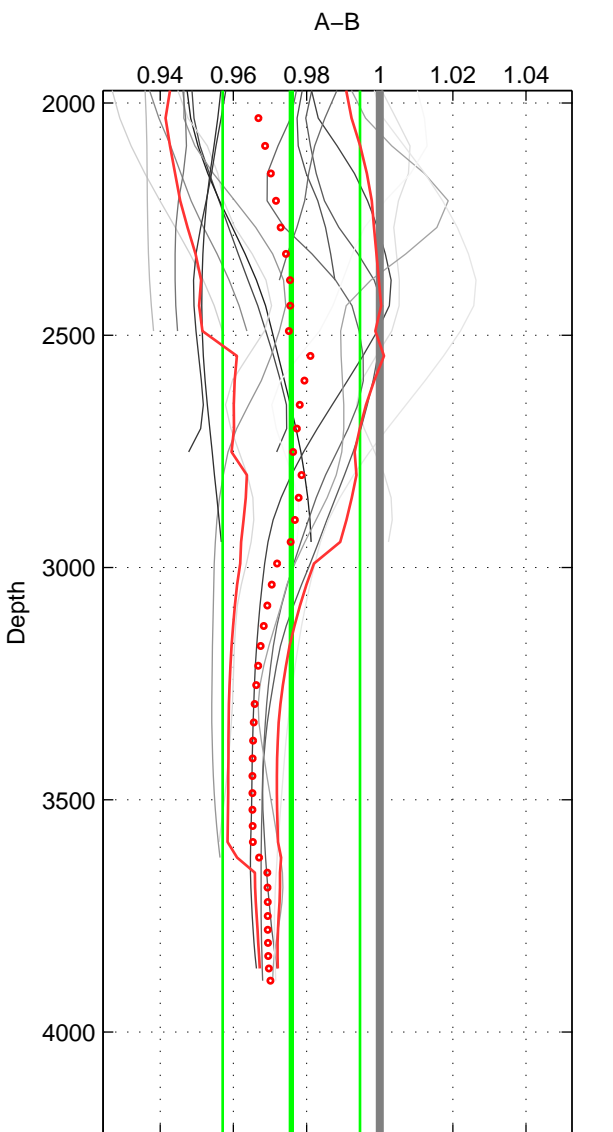

Cruise A (red). Date: Oct 2007 Cruisename: 128-06AQ20071128  
 Cruise B (blue). Date: Mar 2010 Cruisename: 256-33RO20100308

\*\*\* "Favourite" values are means of spaces 1 2 3.

	Offset	O.StDev	Ratio	R.Stdev	Rating
SIGMA:	-1.059	0.331	0.967	0.010	5
THETA:	-1.135	0.323	0.965	0.010	5
DEPTH:	-0.778	0.610	0.976	0.019	5
FAV. :	-0.991	0.421	0.969	0.013	5

Profiles of A: 3  
 Profiles of B: 13  
 Diff profs : 21  
 WMoffset (A-B): -1.0586  
 WMoffset stdev: 0.33065  
 WMratio (A/B): 0.96702  
 WMratio stdev: 0.010025

Quality (1-5): 5

Profiles of A: 3  
 Profiles of B: 13  
 Diff profs : 21  
 WMoffset (A-B): -1.1351  
 WMoffset stdev: 0.3232  
 WMratio (A/B): 0.96467  
 WMratio stdev: 0.0097905

Quality (1-5): 5

Profiles of A: 3  
 Profiles of B: 13  
 Diff profs : 21  
 WMoffset (A-B): -0.77848  
 WMoffset stdev: 0.61049  
 WMratio (A/B): 0.97582  
 WMratio stdev: 0.018782

Quality (1-5): 5