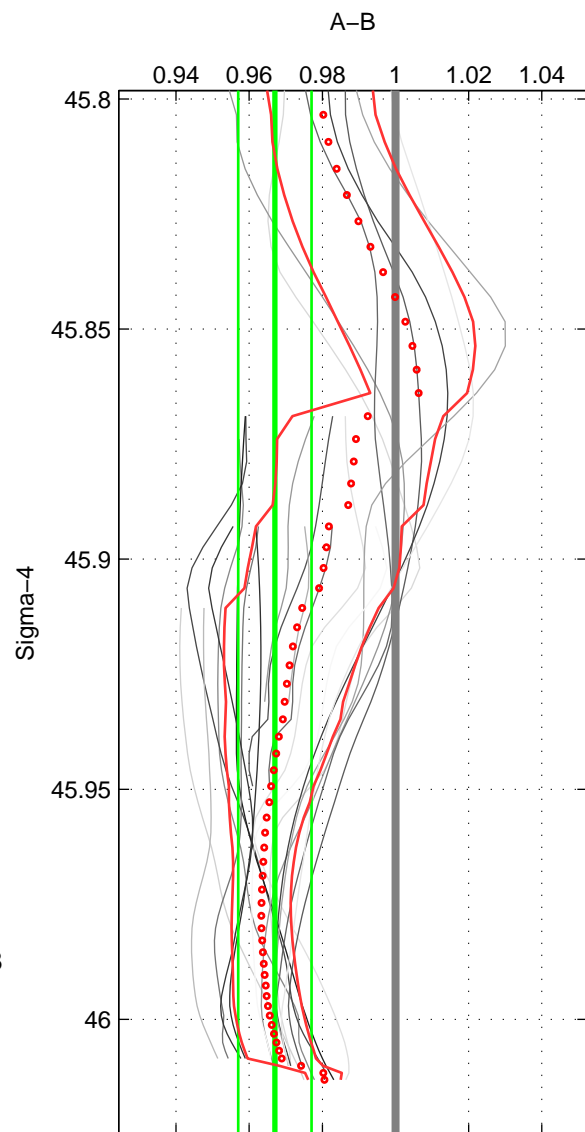

Cruise A (red). Date: Oct 2007 Cruisename: 128-06AQ20071128  
 Cruise B (blue). Date: Mar 2010 Cruisename: 256-33RO20100308

\*\*\* "Favourite" values are means of spaces 1 2 3.

	Offset	O.StDev	Ratio	R.Stdev	Rating
SIGMA:	-1.059	0.331	0.967	0.010	5
THETA:	-1.135	0.323	0.965	0.010	5
DEPTH:	-0.778	0.610	0.976	0.019	5
FAV. :	-0.991	0.421	0.969	0.013	5

Profiles of A: 3  
 Profiles of B: 13  
 Diff profs : 21  
 WMoffset (A-B): -1.0586  
 WMoffset stdev: 0.33065  
 WMratio (A/B): 0.96702  
 WMratio stdev: 0.010025

Quality (1-5): 5

Profiles of A: 3  
 Profiles of B: 13  
 Diff profs : 21  
 WMoffset (A-B): -1.1351  
 WMoffset stdev: 0.3232  
 WMratio (A/B): 0.96467  
 WMratio stdev: 0.0097905

Quality (1-5): 5

Profiles of A: 3  
 Profiles of B: 13  
 Diff profs : 21  
 WMoffset (A-B): -0.77848  
 WMoffset stdev: 0.61049  
 WMratio (A/B): 0.97582  
 WMratio stdev: 0.018782

Quality (1-5): 5