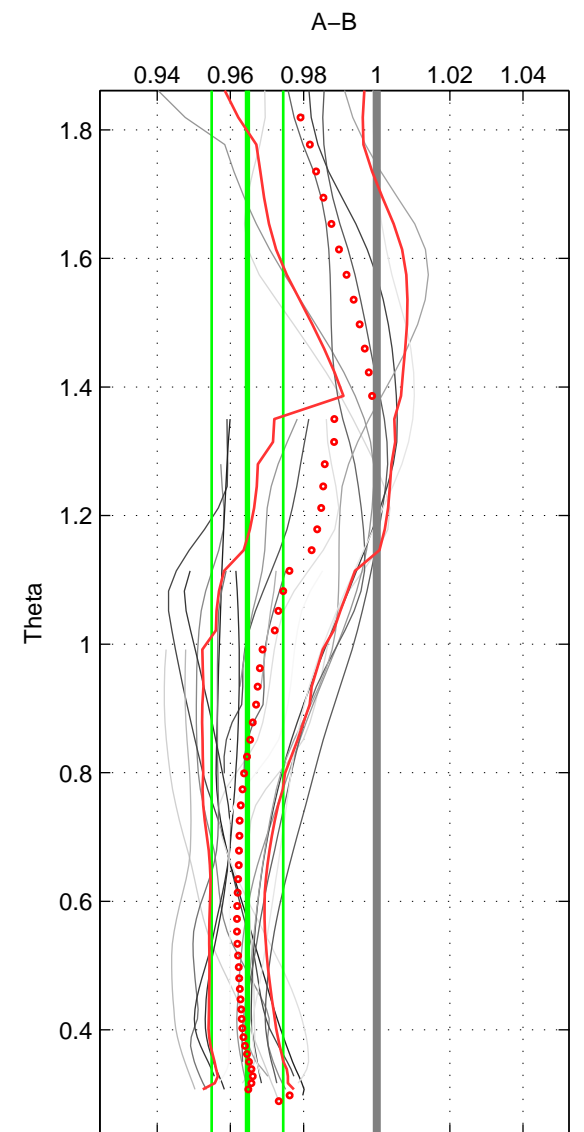

Cruise A (red). Date: Oct 2007 Cruisename: 128-06AQ20071128  
 Cruise B (blue). Date: Mar 2010 Cruisename: 256-33RO20100308

\*\*\* "Favourite" values are means of spaces 1 2 3.

	Offset	O.StDev	Ratio	R.Stdev	Rating
SIGMA:	-1.059	0.331	0.967	0.010	5
THETA:	-1.135	0.323	0.965	0.010	5
DEPTH:	-0.778	0.610	0.976	0.019	5
FAV. :	-0.991	0.421	0.969	0.013	5

Profiles of A: 3  
 Profiles of B: 13  
 Diff profs : 21  
 WMoffset (A-B): -1.0586  
 WMoffset stdev: 0.33065  
 WMratio (A/B): 0.96702  
 WMratio stdev: 0.010025

Quality (1-5): 5

Profiles of A: 3  
 Profiles of B: 13  
 Diff profs : 21  
 WMoffset (A-B): -1.1351  
 WMoffset stdev: 0.3232  
 WMratio (A/B): 0.96467  
 WMratio stdev: 0.0097905

Quality (1-5): 5

Profiles of A: 3  
 Profiles of B: 13  
 Diff profs : 21  
 WMoffset (A-B): -0.77848  
 WMoffset stdev: 0.61049  
 WMratio (A/B): 0.97582  
 WMratio stdev: 0.018782

Quality (1-5): 5