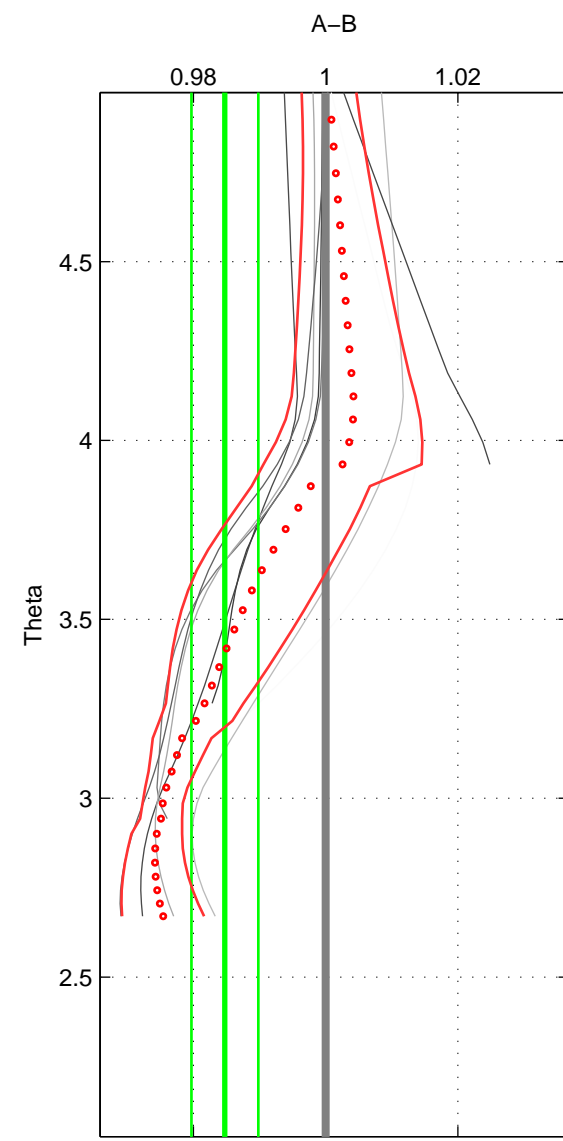

Cruise A (red). Date: Jun 1989 Cruisename: 268-35LU19890509

Cruise B (blue). Date: Aug 1998 Cruisename: 329-OMEX2

*** "Favourite" values are those of space 2.

	Offset	O.StDev	Ratio	R.Stdev	Rating
SIGMA:	0.001	0.000	1.000	0.000	1
THETA:	-0.284	0.099	0.985	0.005	2
DEPTH:	NaN	NaN	NaN	NaN	NaN
FAV. :	-0.284	0.099	0.985	0.005	2

Profiles of A: 26
 Profiles of B: 1
 Diff profs : 8
 WMoffset (A-B): 0.0014832
 WMoffset stdev: 0
 WMratio (A/B): 1.0001
 WMratio stdev: 0

Quality (1-5): 1

Profiles of A: 26
 Profiles of B: 1
 Diff profs : 8
 WMoffset (A-B): -0.28352
 WMoffset stdev: 0.098537
 WMratio (A/B): 0.98477
 WMratio stdev: 0.0050576