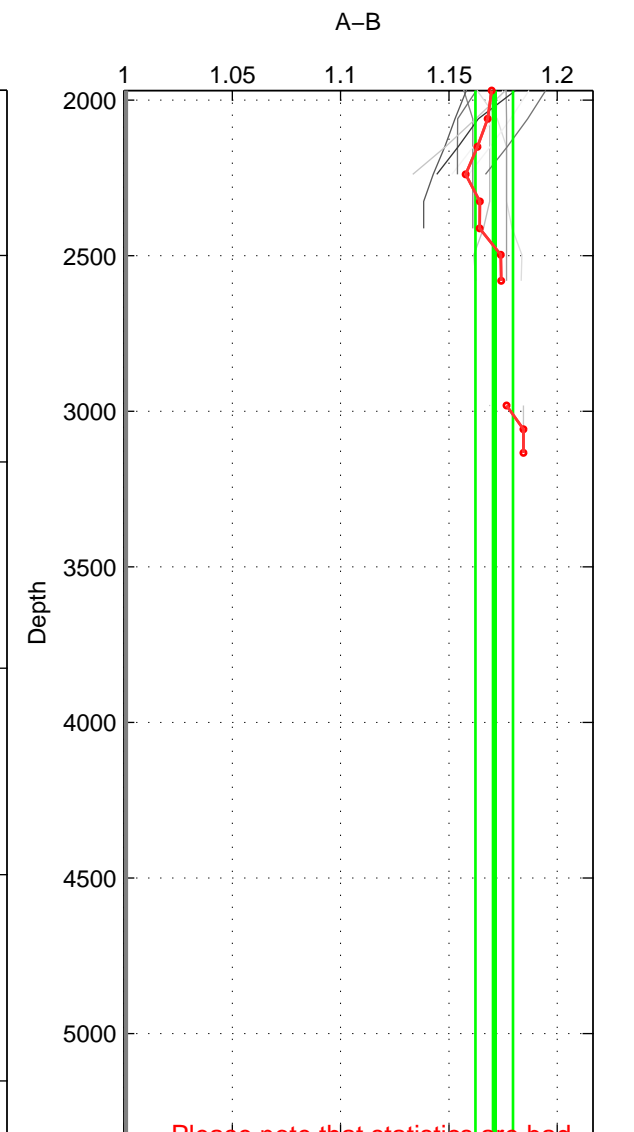

Cruise A (red). Date: Jun 2002 Cruisename: 49-316N20020530

Cruise B (blue). Date: Sep 1980 Cruisename: 111-77YM19800811

*** "Favourite" values are means of spaces 1 2.

	Offset	O.StDev	Ratio	R.Stdev	Rating
SIGMA:	2.211	0.103	1.173	0.008	4
THETA:	2.184	0.118	1.171	0.010	4
DEPTH:	2.185	0.110	1.171	0.009	3
FAV.:	2.197	0.110	1.172	0.009	4

Profiles of A: 6
 Profiles of B: 3
 Diff profs : 17
 WMoffset (A-B): 2.2106
 WMoffset stdev: 0.10278
 WMratio (A/B): 1.1734
 WMratio stdev: 0.0081957

Quality (1-5): 4

Profiles of A: 6
 Profiles of B: 3
 Diff profs : 17
 WMoffset (A-B): 2.1843
 WMoffset stdev: 0.11801
 WMratio (A/B): 1.1711
 WMratio stdev: 0.0095793

Quality (1-5): 4

Profiles of A: 6
 Profiles of B: 3
 Diff profs : 17
 WMoffset (A-B): 2.1854
 WMoffset stdev: 0.11035
 WMratio (A/B): 1.1709
 WMratio stdev: 0.0086714

Quality (1-5): 3

Please note that statistics are bad.