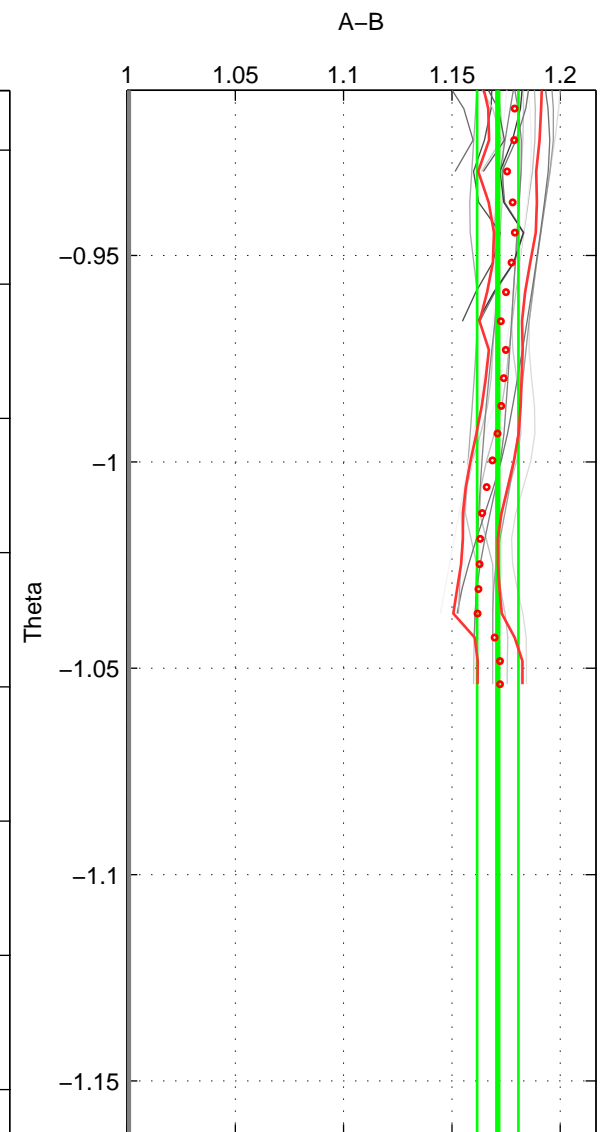

Cruise A (red). Date: Jun 2002 Cruisename: 49-316N20020530

Cruise B (blue). Date: Sep 1980 Cruisename: 111-77YM19800811

*** "Favourite" values are means of spaces 1 2.

	Offset	O.StDev	Ratio	R.Stdev	Rating
SIGMA:	2.211	0.103	1.173	0.008	4
THETA:	2.184	0.118	1.171	0.010	4
DEPTH:	2.185	0.110	1.171	0.009	3
FAV.:	2.197	0.110	1.172	0.009	4

Profiles of A: 6
 Profiles of B: 3
 Diff profs : 17
 WMoffset (A-B): 2.2106
 WMoffset stdev: 0.10278
 WMratio (A/B): 1.1734
 WMratio stdev: 0.0081957

Quality (1-5): 4

Profiles of A: 6
 Profiles of B: 3
 Diff profs : 17
 WMoffset (A-B): 2.1843
 WMoffset stdev: 0.11801
 WMratio (A/B): 1.1711
 WMratio stdev: 0.0095793

Quality (1-5): 4

Profiles of A: 6
 Profiles of B: 3
 Diff profs : 17
 WMoffset (A-B): 2.1854
 WMoffset stdev: 0.11035
 WMratio (A/B): 1.1709
 WMratio stdev: 0.0086714

Quality (1-5): 3

Please note that statistics are bad.