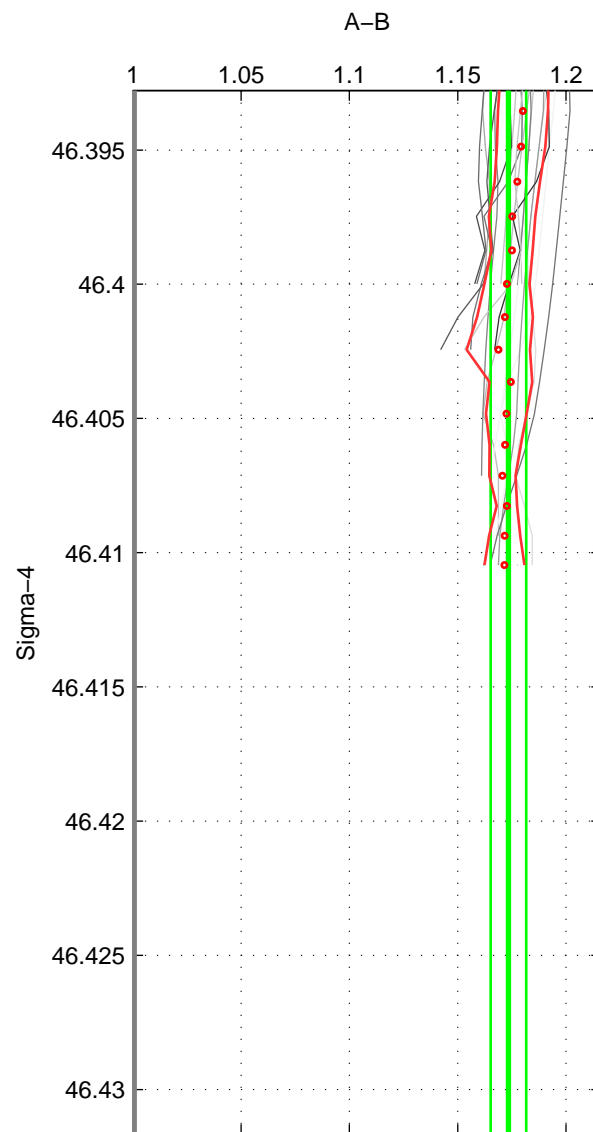

Cruise A (red). Date: Jun 2002 Cruisename: 49-316N20020530

Cruise B (blue). Date: Sep 1980 Cruisename: 111-77YM19800811

*** "Favourite" values are means of spaces 1 2.

	Offset	O.StDev	Ratio	R.Stdev	Rating
SIGMA:	2.211	0.103	1.173	0.008	4
THETA:	2.184	0.118	1.171	0.010	4
DEPTH:	2.185	0.110	1.171	0.009	3
FAV.:	2.197	0.110	1.172	0.009	4

Profiles of A: 6
 Profiles of B: 3
 Diff profs : 17
 WMoffset (A-B): 2.2106
 WMoffset stdev: 0.10278
 WMratio (A/B): 1.1734
 WMratio stdev: 0.0081957

Quality (1-5): 4

Profiles of A: 6
 Profiles of B: 3
 Diff profs : 17
 WMoffset (A-B): 2.1843
 WMoffset stdev: 0.11801
 WMratio (A/B): 1.1711
 WMratio stdev: 0.0095793

Quality (1-5): 4

Profiles of A: 6
 Profiles of B: 3
 Diff profs : 17
 WMoffset (A-B): 2.1854
 WMoffset stdev: 0.11035
 WMratio (A/B): 1.1709
 WMratio stdev: 0.0086714

Quality (1-5): 3

Please note that statistics are bad.