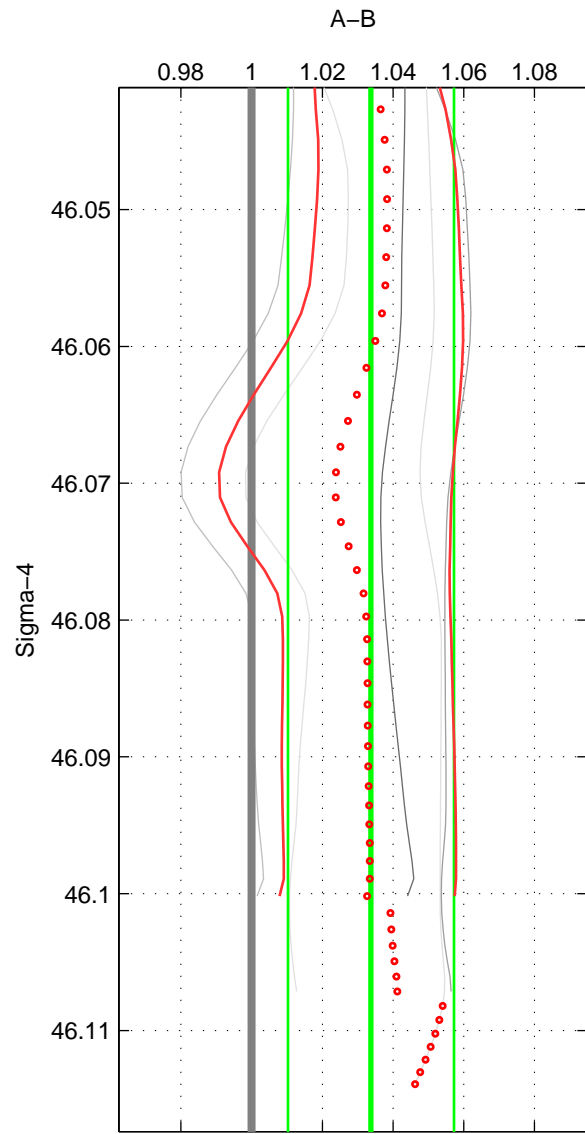

Cruise A (red). Date: Jan 1995 Cruisename: 331-09AR19941213  
 Cruise B (blue). Date: Mar 1992 Cruisename: 733-90KD19920214

\*\*\* "Favourite" values are means of spaces 1 2 3.

	Offset	O.StDev	Ratio	R.Stdev	Rating
SIGMA:	1.062	0.737	1.034	0.023	2
THETA:	1.056	0.742	1.034	0.024	2
DEPTH:	1.125	0.712	1.036	0.023	2
FAV.:	1.081	0.730	1.034	0.023	2

Profiles of A: 2  
 Profiles of B: 4  
 Diff profs : 7  
 WMoffset (A-B): 1.0622  
 WMoffset stdev: 0.73703  
 WMratio (A/B): 1.0337  
 WMratio stdev: 0.023459

Quality (1-5): 2

Profiles of A: 2  
 Profiles of B: 4  
 Diff profs : 7  
 WMoffset (A-B): 1.0555  
 WMoffset stdev: 0.74219  
 WMratio (A/B): 1.0335  
 WMratio stdev: 0.023621

Quality (1-5): 2

Profiles of A: 2  
 Profiles of B: 3  
 Diff profs : 5  
 WMoffset (A-B): 1.1247  
 WMoffset stdev: 0.71182  
 WMratio (A/B): 1.0357  
 WMratio stdev: 0.022681

Quality (1-5): 2