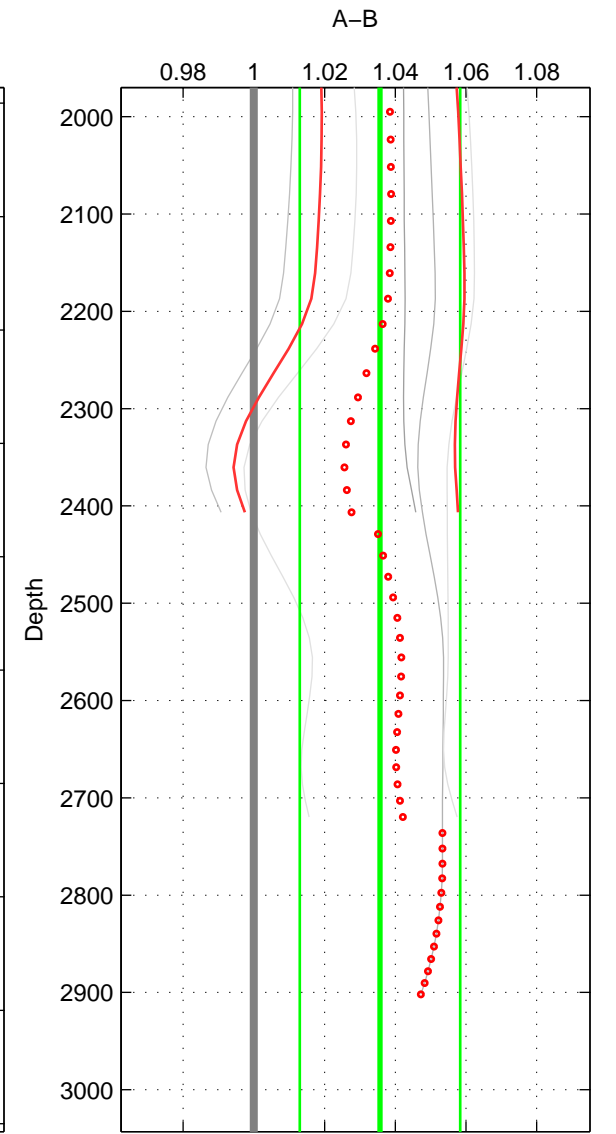

Cruise A (red). Date: Jan 1995 Cruisename: 331-09AR19941213  
 Cruise B (blue). Date: Mar 1992 Cruisename: 733-90KD19920214

\*\*\* "Favourite" values are means of spaces 1 2 3.

	Offset	O.StDev	Ratio	R.Stdev	Rating
SIGMA:	1.062	0.737	1.034	0.023	2
THETA:	1.056	0.742	1.034	0.024	2
DEPTH:	1.125	0.712	1.036	0.023	2
FAV.:	1.081	0.730	1.034	0.023	2

Profiles of A: 2  
 Profiles of B: 4  
 Diff profs : 7  
 WMoffset (A-B): 1.0622  
 WMoffset stdev: 0.73703  
 WMratio (A/B): 1.0337  
 WMratio stdev: 0.023459

Quality (1-5): 2

Profiles of A: 2  
 Profiles of B: 4  
 Diff profs : 7  
 WMoffset (A-B): 1.0555  
 WMoffset stdev: 0.74219  
 WMratio (A/B): 1.0335  
 WMratio stdev: 0.023621

Quality (1-5): 2

Profiles of A: 2  
 Profiles of B: 3  
 Diff profs : 5  
 WMoffset (A-B): 1.1247  
 WMoffset stdev: 0.71182  
 WMratio (A/B): 1.0357  
 WMratio stdev: 0.022681

Quality (1-5): 2