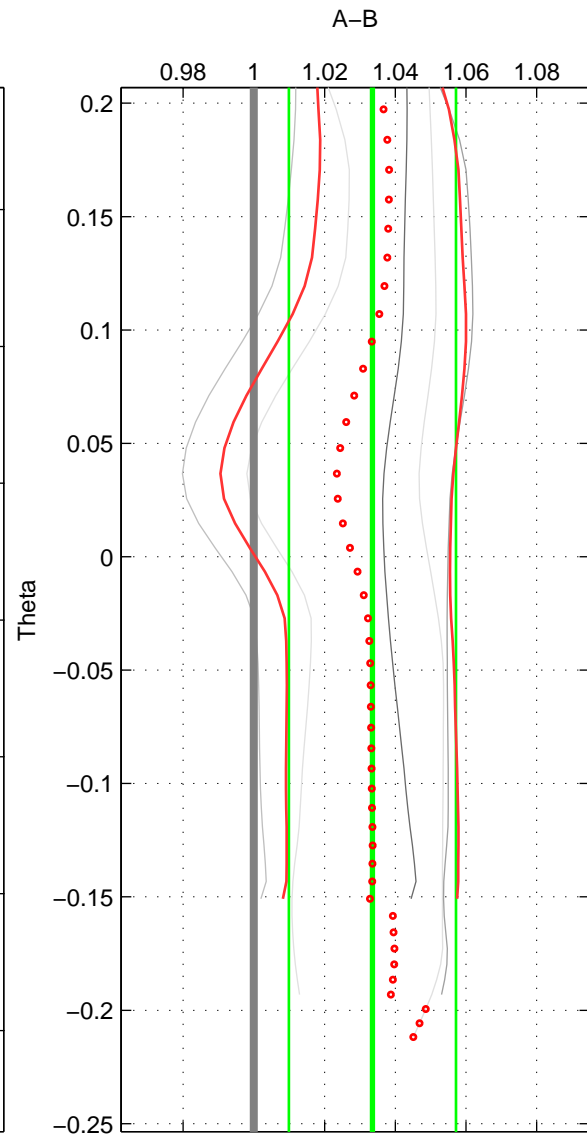

Cruise A (red). Date: Jan 1995 Cruisename: 331-09AR19941213  
 Cruise B (blue). Date: Mar 1992 Cruisename: 733-90KD19920214

\*\*\* "Favourite" values are means of spaces 1 2 3.

	Offset	O.StDev	Ratio	R.Stdev	Rating
SIGMA:	1.062	0.737	1.034	0.023	2
THETA:	1.056	0.742	1.034	0.024	2
DEPTH:	1.125	0.712	1.036	0.023	2
FAV.:	1.081	0.730	1.034	0.023	2

Profiles of A: 2  
 Profiles of B: 4  
 Diff profs : 7  
 WMoffset (A-B): 1.0622  
 WMoffset stdev: 0.73703  
 WMratio (A/B): 1.0337  
 WMratio stdev: 0.023459

Quality (1-5): 2

Profiles of A: 2  
 Profiles of B: 4  
 Diff profs : 7  
 WMoffset (A-B): 1.0555  
 WMoffset stdev: 0.74219  
 WMratio (A/B): 1.0335  
 WMratio stdev: 0.023621

Quality (1-5): 2

Profiles of A: 2  
 Profiles of B: 3  
 Diff profs : 5  
 WMoffset (A-B): 1.1247  
 WMoffset stdev: 0.71182  
 WMratio (A/B): 1.0357  
 WMratio stdev: 0.022681

Quality (1-5): 2