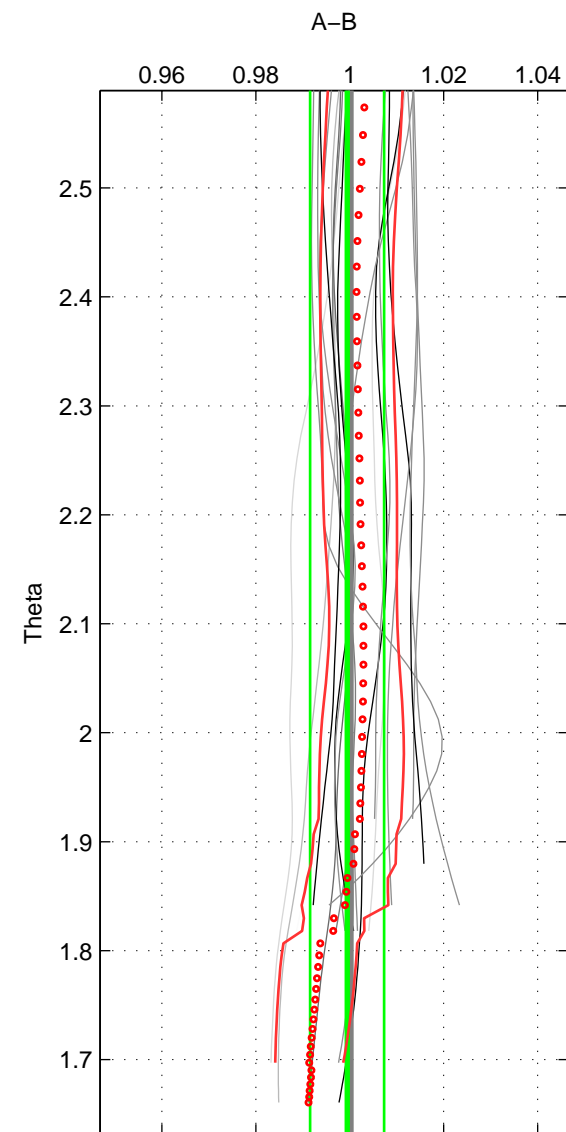

Cruise A (red). Date: Jun 1997 Cruisename: 681-49UP19970530

Cruise B (blue). Date: Jul 2002 Cruisename: 697-49UP20020620

*** "Favourite" values are means of spaces 1 2 3.

	Offset	O.StDev	Ratio	R.Stdev	Rating
SIGMA:	-0.040	0.314	0.999	0.008	4
THETA:	-0.026	0.329	0.999	0.008	4
DEPTH:	-0.314	0.664	0.993	0.016	4
FAV.:	-0.126	0.436	0.997	0.010	4

Profiles of A: 7
 Profiles of B: 20
 Diff profs: 18
 WMoffset (A-B): -0.039516
 WMoffset stdev: 0.31386
 WMratio (A/B): 0.99912
 WMratio stdev: 0.0075184

Quality (1-5): 4

Profiles of A: 7
 Profiles of B: 20
 Diff profs: 18
 WMoffset (A-B): -0.026109
 WMoffset stdev: 0.32942
 WMratio (A/B): 0.99945
 WMratio stdev: 0.0078778

Quality (1-5): 4

Profiles of A: 7
 Profiles of B: 20
 Diff profs: 18
 WMoffset (A-B): -0.31374
 WMoffset stdev: 0.66393
 WMratio (A/B): 0.99254
 WMratio stdev: 0.015922

Quality (1-5): 4