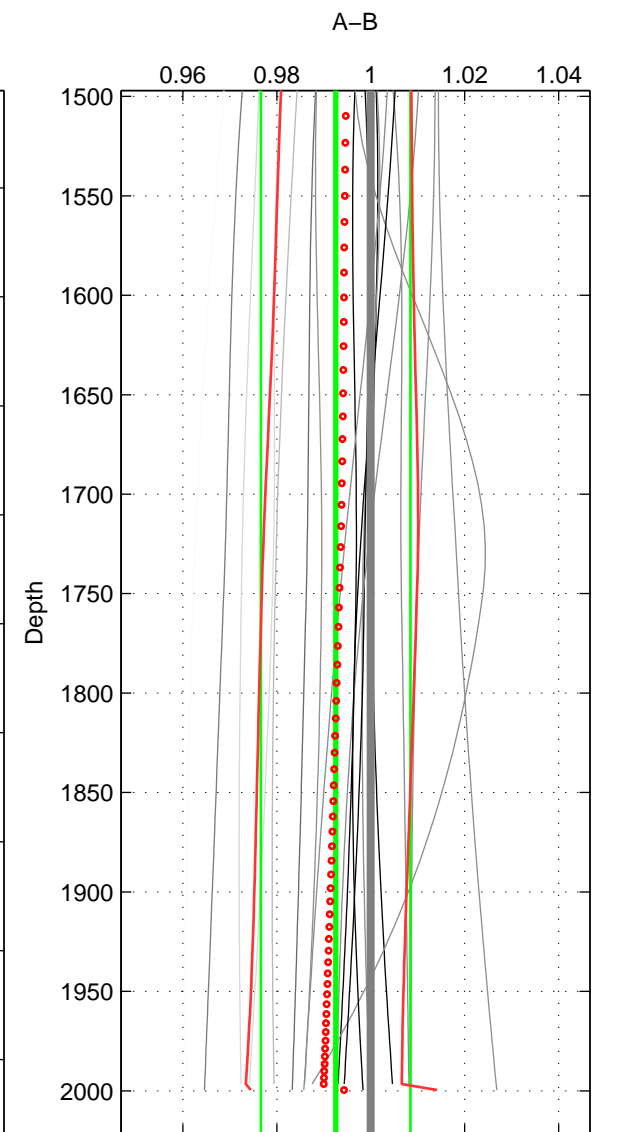

Cruise A (red). Date: Jun 1997 Cruisename: 681-49UP19970530

Cruise B (blue). Date: Jul 2002 Cruisename: 697-49UP20020620

*** "Favourite" values are means of spaces 1 2 3.

	Offset	O.StDev	Ratio	R.Stdev	Rating
SIGMA:	-0.040	0.314	0.999	0.008	4
THETA:	-0.026	0.329	0.999	0.008	4
DEPTH:	-0.314	0.664	0.993	0.016	4
FAV.:	-0.126	0.436	0.997	0.010	4

Profiles of A: 7
 Profiles of B: 20
 Diff profs: 18
 WMoffset (A-B): -0.039516
 WMoffset stdev: 0.31386
 WMratio (A/B): 0.99912
 WMratio stdev: 0.0075184

Quality (1-5): 4

Profiles of A: 7
 Profiles of B: 20
 Diff profs: 18
 WMoffset (A-B): -0.026109
 WMoffset stdev: 0.32942
 WMratio (A/B): 0.99945
 WMratio stdev: 0.0078778

Quality (1-5): 4

Profiles of A: 7
 Profiles of B: 20
 Diff profs: 18
 WMoffset (A-B): -0.31374
 WMoffset stdev: 0.66393
 WMratio (A/B): 0.99254
 WMratio stdev: 0.015922

Quality (1-5): 4