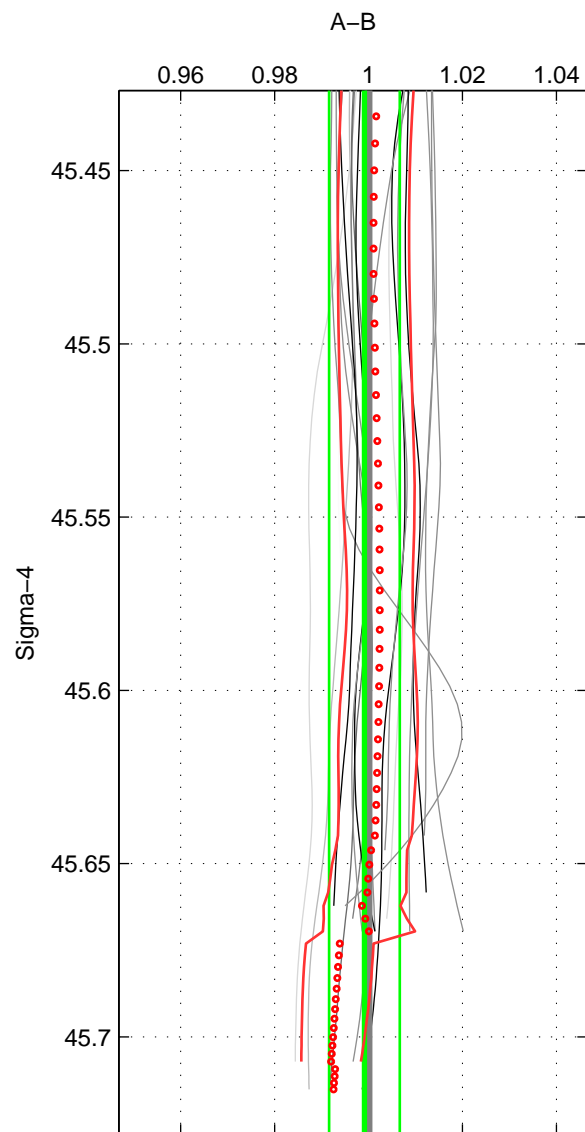

Cruise A (red). Date: Jun 1997 Cruisename: 681-49UP19970530

Cruise B (blue). Date: Jul 2002 Cruisename: 697-49UP20020620

*** "Favourite" values are means of spaces 1 2 3.

	Offset	O.StDev	Ratio	R.Stdev	Rating
SIGMA:	-0.040	0.314	0.999	0.008	4
THETA:	-0.026	0.329	0.999	0.008	4
DEPTH:	-0.314	0.664	0.993	0.016	4
FAV.:	-0.126	0.436	0.997	0.010	4

Profiles of A: 7
 Profiles of B: 20
 Diff profs: 18
 WMoffset (A-B): -0.039516
 WMoffset stdev: 0.31386
 WMratio (A/B): 0.99912
 WMratio stdev: 0.0075184

Quality (1-5): 4

Profiles of A: 7
 Profiles of B: 20
 Diff profs: 18
 WMoffset (A-B): -0.026109
 WMoffset stdev: 0.32942
 WMratio (A/B): 0.99945
 WMratio stdev: 0.0078778

Quality (1-5): 4

Profiles of A: 7
 Profiles of B: 20
 Diff profs: 18
 WMoffset (A-B): -0.31374
 WMoffset stdev: 0.66393
 WMratio (A/B): 0.99254
 WMratio stdev: 0.015922

Quality (1-5): 4