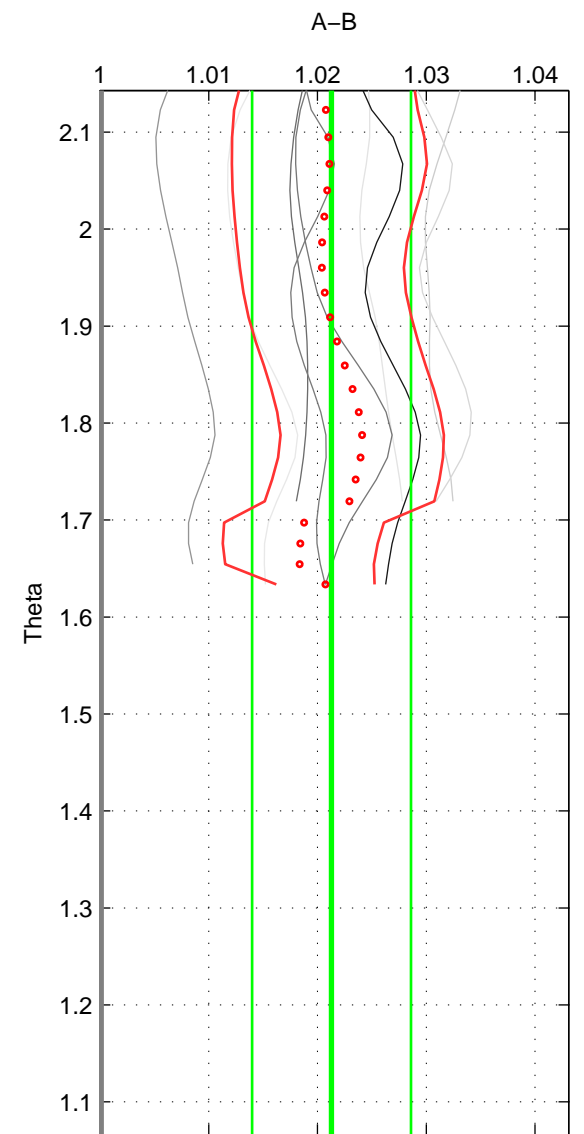

Cruise A (red). Date: Aug 2004 Cruisename: 601-49NZ20040807  
 Cruise B (blue). Date: Jun 1997 Cruisename: 681-49UP19970530

\*\*\* "Favourite" values are means of spaces 1 2.

	Offset	O.StDev	Ratio	R.Stdev	Rating
SIGMA:	0.855	0.254	1.021	0.006	4
THETA:	0.868	0.293	1.021	0.007	4
DEPTH:	1.096	0.018	1.027	0.001	3
FAV.:	0.862	0.273	1.021	0.007	4

Profiles of A: 11  
 Profiles of B: 4  
 Diff profs : 9  
 WMoffset (A-B): 0.85522  
 WMoffset stdev: 0.25418  
 WMratio (A/B): 1.021  
 WMratio stdev: 0.0063704

Quality (1-5): 4

Profiles of A: 11  
 Profiles of B: 4  
 Diff profs : 9  
 WMoffset (A-B): 0.86821  
 WMoffset stdev: 0.29261  
 WMratio (A/B): 1.0213  
 WMratio stdev: 0.0073088

Quality (1-5): 4

Profiles of A: 11  
 Profiles of B: 4  
 Diff profs : 9  
 WMoffset (A-B): 1.0962  
 WMoffset stdev: 0.018163  
 WMratio (A/B): 1.0269  
 WMratio stdev: 0.00067092

Quality (1-5): 3

Please note that statistics are bad.