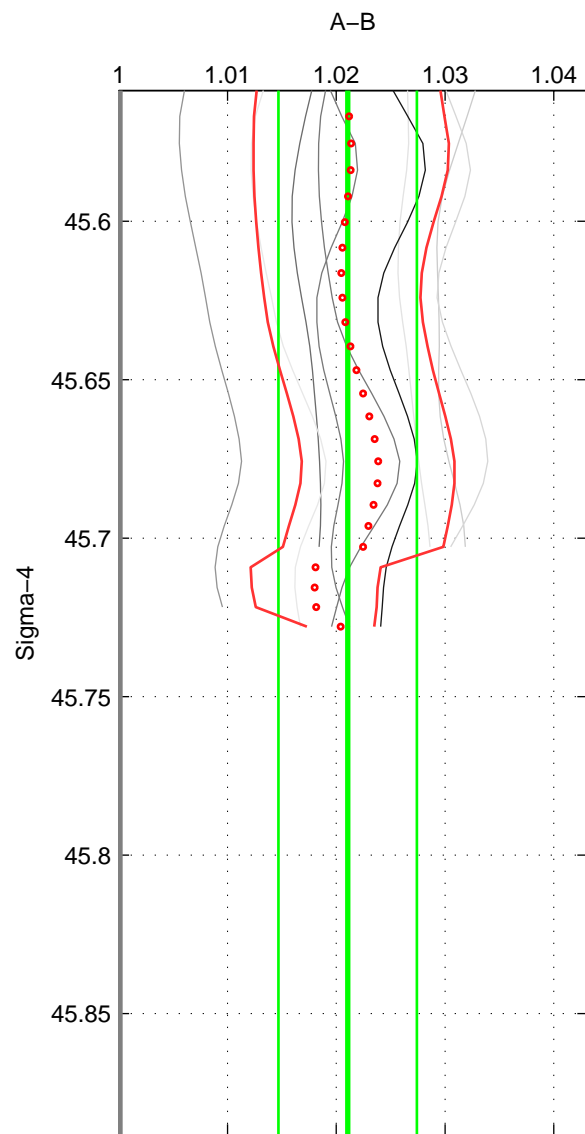

Cruise A (red). Date: Aug 2004 Cruisename: 601-49NZ20040807  
 Cruise B (blue). Date: Jun 1997 Cruisename: 681-49UP19970530

\*\*\* "Favourite" values are means of spaces 1 2.

	Offset	O.StDev	Ratio	R.Stdev	Rating
SIGMA:	0.855	0.254	1.021	0.006	4
THETA:	0.868	0.293	1.021	0.007	4
DEPTH:	1.096	0.018	1.027	0.001	3
FAV.:	0.862	0.273	1.021	0.007	4

Profiles of A: 11  
 Profiles of B: 4  
 Diff profs : 9  
 WMoffset (A-B): 0.85522  
 WMoffset stdev: 0.25418  
 WMratio (A/B): 1.021  
 WMratio stdev: 0.0063704

Quality (1-5): 4

Profiles of A: 11  
 Profiles of B: 4  
 Diff profs : 9  
 WMoffset (A-B): 0.86821  
 WMoffset stdev: 0.29261  
 WMratio (A/B): 1.0213  
 WMratio stdev: 0.0073088

Quality (1-5): 4

Profiles of A: 11  
 Profiles of B: 4  
 Diff profs : 9  
 WMoffset (A-B): 1.0962  
 WMoffset stdev: 0.018163  
 WMratio (A/B): 1.0269  
 WMratio stdev: 0.00067092

Quality (1-5): 3

Please note that statistics are bad.