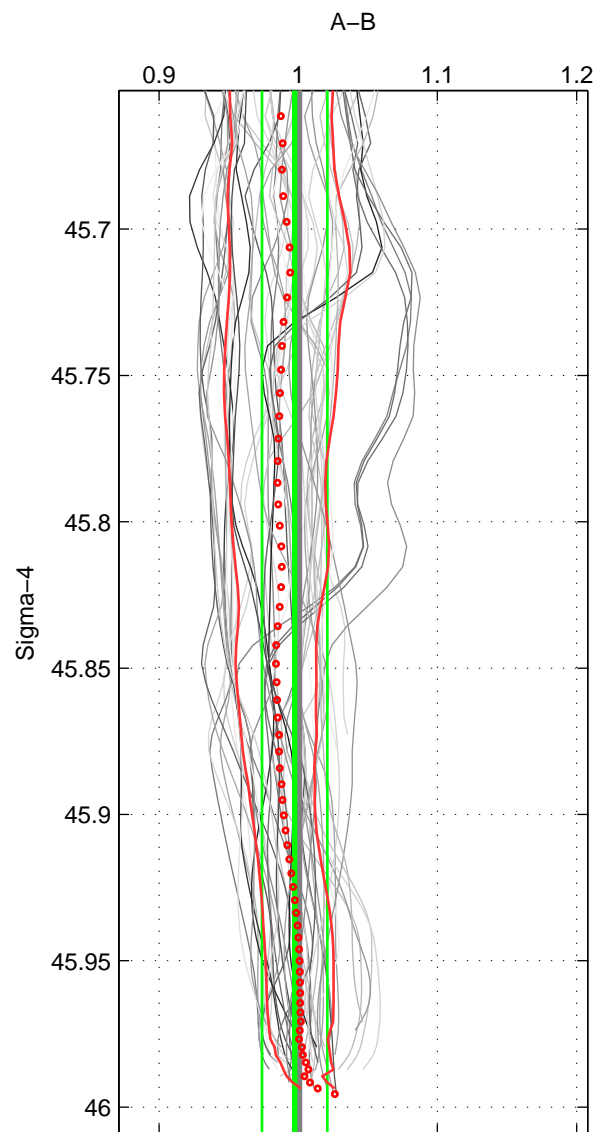

Cruise A (red). Date: Aug 2003 Cruisename: 166-06MT20030723

Cruise B (blue). Date: Jun 2006 Cruisename: 197-18HU20060524

\*\*\* "Favourite" values are means of spaces 1 2 3.

	Offset	O.StDev	Ratio	R.Stdev	Rating
SIGMA:	-0.035	0.332	0.997	0.023	5
THETA:	0.008	0.304	1.000	0.022	5
DEPTH:	-0.082	0.655	0.996	0.043	5
FAV. :	-0.036	0.430	0.998	0.029	5

Profiles of A: 10  
 Profiles of B: 16  
 Diff profs : 48  
 WMoffset (A-B): -0.035249  
 WMoffset stdev: 0.33231  
 WMratio (A/B): 0.99745  
 WMratio stdev: 0.02342

Quality (1-5): 5

Profiles of A: 10  
 Profiles of B: 16  
 Diff profs : 48  
 WMoffset (A-B): 0.0084856  
 WMoffset stdev: 0.30437  
 WMratio (A/B): 1.0004  
 WMratio stdev: 0.021585

Quality (1-5): 5

Profiles of A: 10  
 Profiles of B: 16  
 Diff profs : 48  
 WMoffset (A-B): -0.081704  
 WMoffset stdev: 0.65461  
 WMratio (A/B): 0.99551  
 WMratio stdev: 0.042824

Quality (1-5): 5