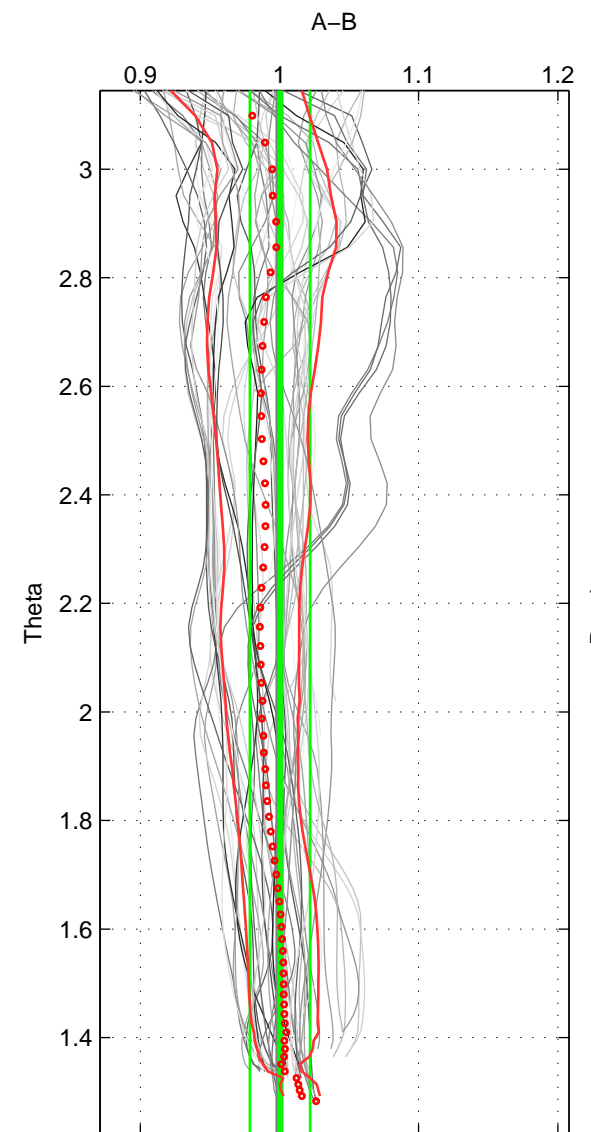

Cruise A (red). Date: Aug 2003 Cruisename: 166-06MT20030723

Cruise B (blue). Date: Jun 2006 Cruisename: 197-18HU20060524

\*\*\* "Favourite" values are means of spaces 1 2 3.

	Offset	O.StDev	Ratio	R.Stdev	Rating
SIGMA:	-0.035	0.332	0.997	0.023	5
THETA:	0.008	0.304	1.000	0.022	5
DEPTH:	-0.082	0.655	0.996	0.043	5
FAV. :	-0.036	0.430	0.998	0.029	5

Profiles of A: 10  
 Profiles of B: 16  
 Diff profs : 48  
 WMoffset (A-B): -0.035249  
 WMoffset stdev: 0.33231  
 WMratio (A/B): 0.99745  
 WMratio stdev: 0.02342

Quality (1-5): 5

Profiles of A: 10  
 Profiles of B: 16  
 Diff profs : 48  
 WMoffset (A-B): 0.0084856  
 WMoffset stdev: 0.30437  
 WMratio (A/B): 1.0004  
 WMratio stdev: 0.021585

Quality (1-5): 5

Profiles of A: 10  
 Profiles of B: 16  
 Diff profs : 48  
 WMoffset (A-B): -0.081704  
 WMoffset stdev: 0.65461  
 WMratio (A/B): 0.99551  
 WMratio stdev: 0.042824

Quality (1-5): 5