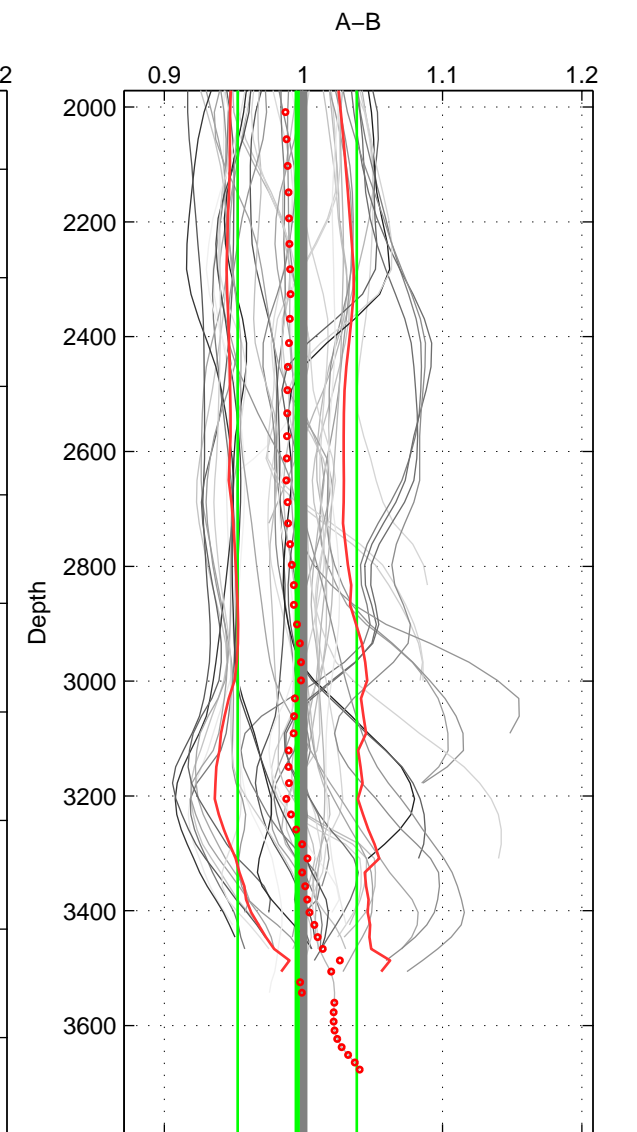

Cruise A (red). Date: Aug 2003 Cruisename: 166-06MT20030723

Cruise B (blue). Date: Jun 2006 Cruisename: 197-18HU20060524

\*\*\* "Favourite" values are means of spaces 1 2 3.

	Offset	O.StDev	Ratio	R.Stdev	Rating
SIGMA:	-0.035	0.332	0.997	0.023	5
THETA:	0.008	0.304	1.000	0.022	5
DEPTH:	-0.082	0.655	0.996	0.043	5
FAV. :	-0.036	0.430	0.998	0.029	5

Profiles of A: 10  
 Profiles of B: 16  
 Diff profs : 48  
 WMoffset (A-B): -0.035249  
 WMoffset stdev: 0.33231  
 WMratio (A/B): 0.99745  
 WMratio stdev: 0.02342

Quality (1-5): 5

Profiles of A: 10  
 Profiles of B: 16  
 Diff profs : 48  
 WMoffset (A-B): 0.0084856  
 WMoffset stdev: 0.30437  
 WMratio (A/B): 1.0004  
 WMratio stdev: 0.021585

Quality (1-5): 5

Profiles of A: 10  
 Profiles of B: 16  
 Diff profs : 48  
 WMoffset (A-B): -0.081704  
 WMoffset stdev: 0.65461  
 WMratio (A/B): 0.99551  
 WMratio stdev: 0.042824

Quality (1-5): 5