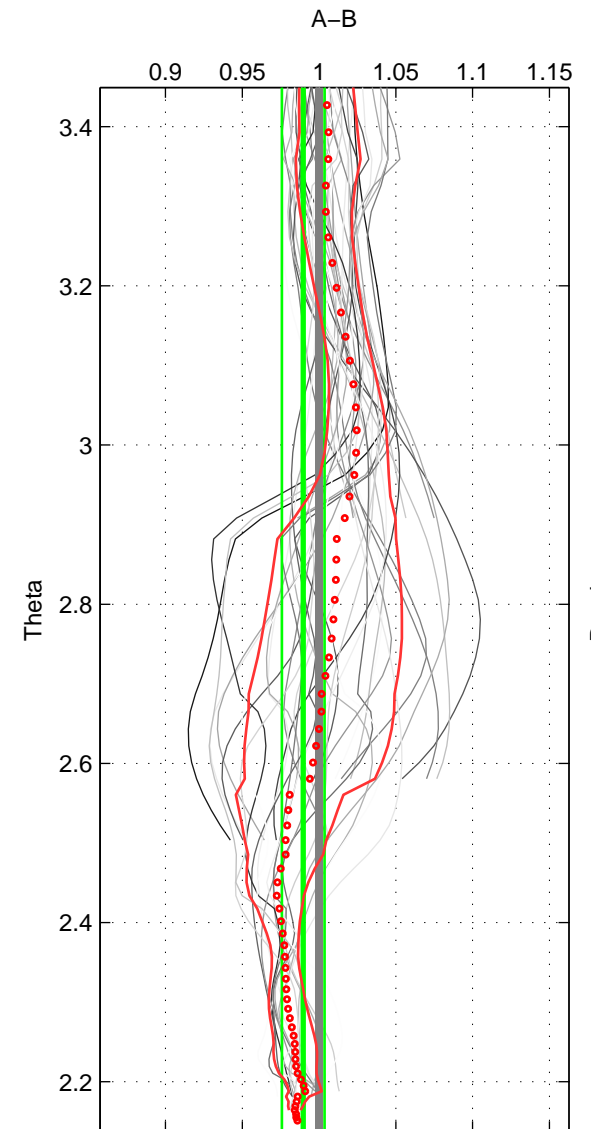

Cruise A (red). Date: Aug 1988 Cruisename: 241-32OC19880723

Cruise B (blue). Date: Jul 1990 Cruisename: 295-64TR19900701

\*\*\* "Favourite" values are means of spaces 1 2 3.

|        | Offset | O.StDev | Ratio | R.Stdev | Rating |
|--------|--------|---------|-------|---------|--------|
| SIGMA: | -0.229 | 0.242   | 0.987 | 0.011   | 5      |
| THETA: | -0.178 | 0.282   | 0.990 | 0.014   | 5      |
| DEPTH: | 0.207  | 0.468   | 1.011 | 0.027   | 5      |
| FAV. : | -0.067 | 0.331   | 0.996 | 0.017   | 5      |

Profiles of A: 6  
 Profiles of B: 8  
 Diff profs : 37  
 WMoffset (A-B): -0.22927  
 WMoffset stdev: 0.24152  
 WMratio (A/B): 0.98747  
 WMratio stdev: 0.011255

Quality (1-5): 5

Profiles of A: 6  
 Profiles of B: 8  
 Diff profs : 37  
 WMoffset (A-B): -0.17804  
 WMoffset stdev: 0.28246  
 WMratio (A/B): 0.98967  
 WMratio stdev: 0.013913

Quality (1-5): 5

Profiles of A: 6  
 Profiles of B: 8  
 Diff profs : 37  
 WMoffset (A-B): 0.20734  
 WMoffset stdev: 0.46843  
 WMratio (A/B): 1.0108  
 WMratio stdev: 0.026671

Quality (1-5): 5