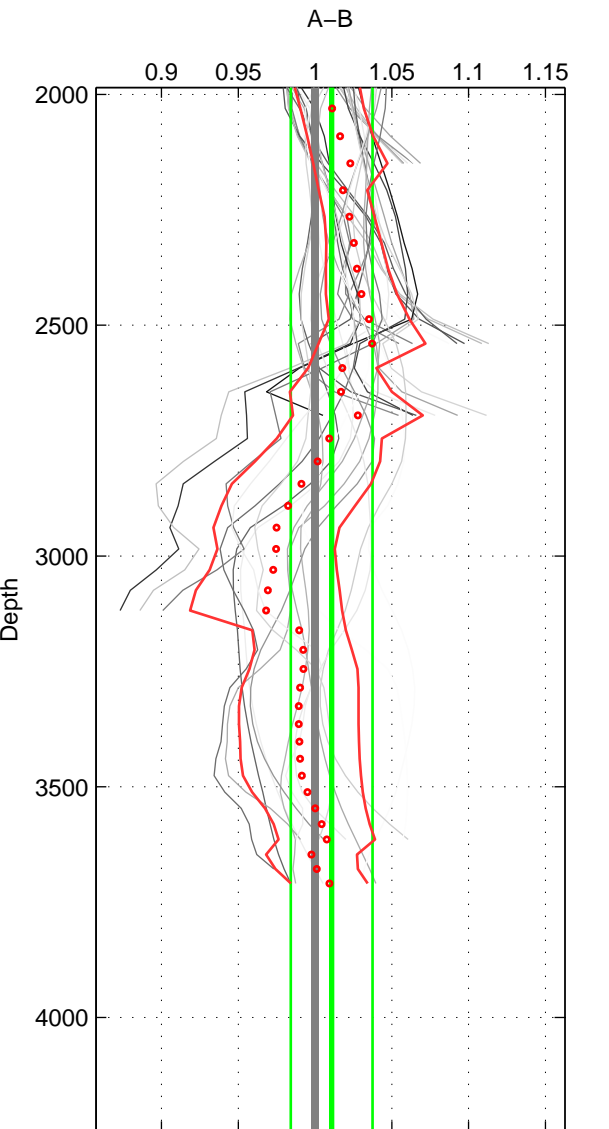

Cruise A (red). Date: Aug 1988 Cruisename: 241-32OC19880723

Cruise B (blue). Date: Jul 1990 Cruisename: 295-64TR19900701

\*\*\* "Favourite" values are means of spaces 1 2 3.

|        | Offset | O.StDev | Ratio | R.Stdev | Rating |
|--------|--------|---------|-------|---------|--------|
| SIGMA: | -0.229 | 0.242   | 0.987 | 0.011   | 5      |
| THETA: | -0.178 | 0.282   | 0.990 | 0.014   | 5      |
| DEPTH: | 0.207  | 0.468   | 1.011 | 0.027   | 5      |
| FAV. : | -0.067 | 0.331   | 0.996 | 0.017   | 5      |

Profiles of A: 6  
 Profiles of B: 8  
 Diff profs : 37  
 WMoffset (A-B): -0.22927  
 WMoffset stdev: 0.24152  
 WMratio (A/B): 0.98747  
 WMratio stdev: 0.011255

Quality (1-5): 5

Profiles of A: 6  
 Profiles of B: 8  
 Diff profs : 37  
 WMoffset (A-B): -0.17804  
 WMoffset stdev: 0.28246  
 WMratio (A/B): 0.98967  
 WMratio stdev: 0.013913

Quality (1-5): 5

Profiles of A: 6  
 Profiles of B: 8  
 Diff profs : 37  
 WMoffset (A-B): 0.20734  
 WMoffset stdev: 0.46843  
 WMratio (A/B): 1.0108  
 WMratio stdev: 0.026671

Quality (1-5): 5