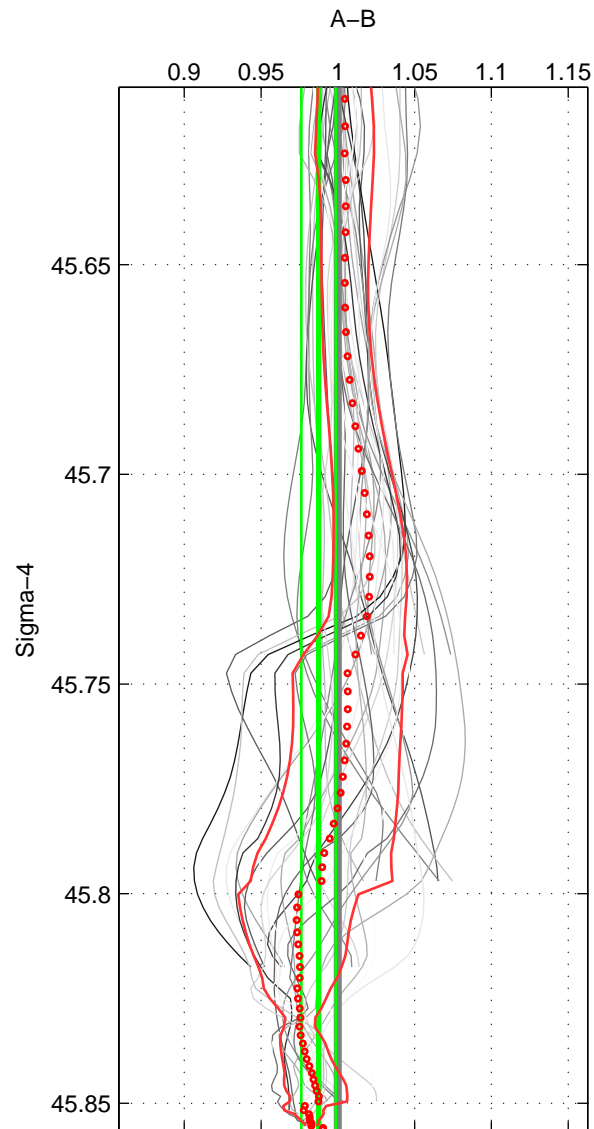

Cruise A (red). Date: Aug 1988 Cruisename: 241-32OC19880723

Cruise B (blue). Date: Jul 1990 Cruisename: 295-64TR19900701

\*\*\* "Favourite" values are means of spaces 1 2 3.

|        | Offset | O.StDev | Ratio | R.Stdev | Rating |
|--------|--------|---------|-------|---------|--------|
| SIGMA: | -0.229 | 0.242   | 0.987 | 0.011   | 5      |
| THETA: | -0.178 | 0.282   | 0.990 | 0.014   | 5      |
| DEPTH: | 0.207  | 0.468   | 1.011 | 0.027   | 5      |
| FAV. : | -0.067 | 0.331   | 0.996 | 0.017   | 5      |

Profiles of A: 6  
 Profiles of B: 8  
 Diff profs : 37  
 WMoffset (A-B): -0.22927  
 WMoffset stdev: 0.24152  
 WMratio (A/B): 0.98747  
 WMratio stdev: 0.011255

Quality (1-5): 5

Profiles of A: 6  
 Profiles of B: 8  
 Diff profs : 37  
 WMoffset (A-B): -0.17804  
 WMoffset stdev: 0.28246  
 WMratio (A/B): 0.98967  
 WMratio stdev: 0.013913

Quality (1-5): 5

Profiles of A: 6  
 Profiles of B: 8  
 Diff profs : 37  
 WMoffset (A-B): 0.20734  
 WMoffset stdev: 0.46843  
 WMratio (A/B): 1.0108  
 WMratio stdev: 0.026671

Quality (1-5): 5