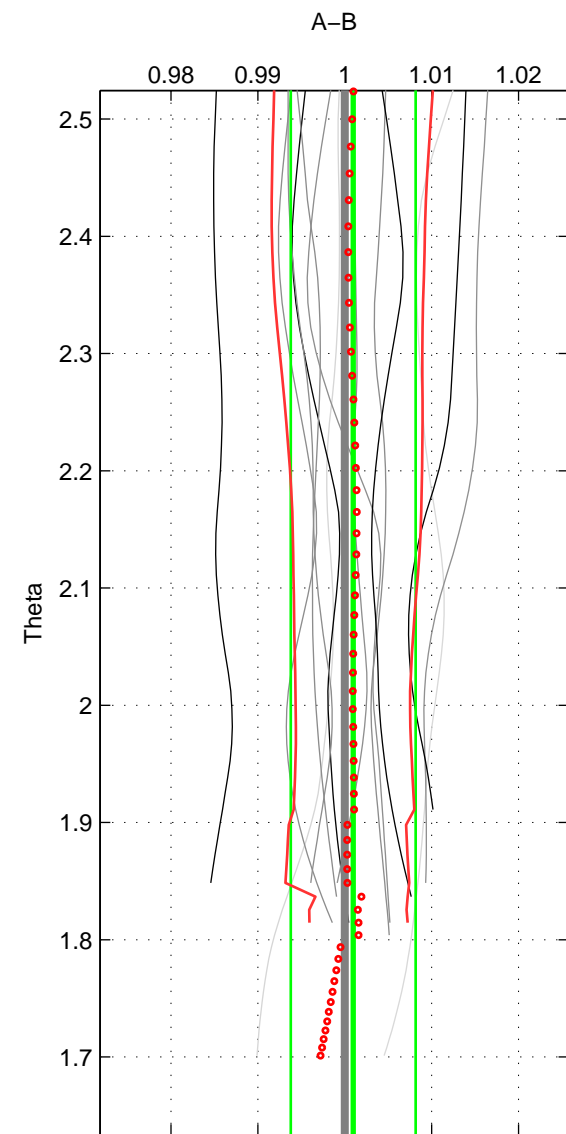

Cruise A (red). Date: Jun 1997 Cruisename: 681-49UP19970530

Cruise B (blue). Date: May 2002 Cruisename: 696-49UP20020424

\*\*\* "Favourite" values are means of spaces 1 2 3.

	Offset	O.StDev	Ratio	R.Stdev	Rating
SIGMA:	0.026	0.297	1.001	0.007	4
THETA:	0.040	0.302	1.001	0.007	4
DEPTH:	-0.030	0.323	0.999	0.008	4
FAV.:	0.012	0.307	1.000	0.007	4

Profiles of A: 6  
 Profiles of B: 19  
 Diff profs : 13  
 WMoffset (A-B): 0.026231  
 WMoffset stdev: 0.29704  
 WMratio (A/B): 1.0006  
 WMratio stdev: 0.0070757

Quality (1-5): 4

Profiles of A: 6  
 Profiles of B: 19  
 Diff profs : 13  
 WMoffset (A-B): 0.040324  
 WMoffset stdev: 0.30169  
 WMratio (A/B): 1.001  
 WMratio stdev: 0.0071834

Quality (1-5): 4

Profiles of A: 6  
 Profiles of B: 19  
 Diff profs : 13  
 WMoffset (A-B): -0.030384  
 WMoffset stdev: 0.32315  
 WMratio (A/B): 0.99928  
 WMratio stdev: 0.0077916

Quality (1-5): 4