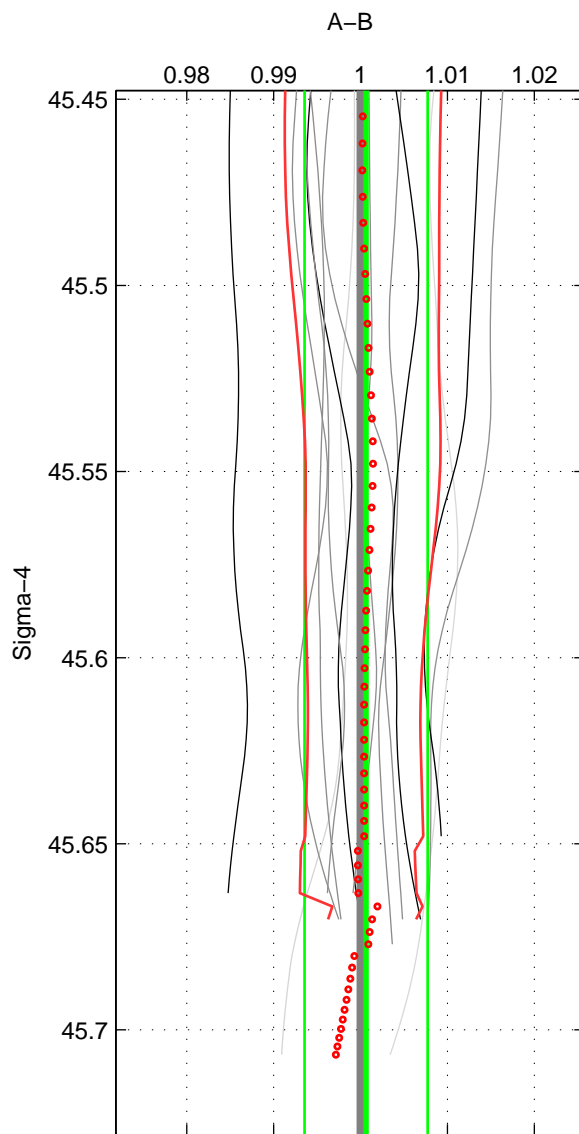

Cruise A (red). Date: Jun 1997 Cruisename: 681-49UP19970530

Cruise B (blue). Date: May 2002 Cruisename: 696-49UP20020424

\*\*\* "Favourite" values are means of spaces 1 2 3.

	Offset	O.StDev	Ratio	R.Stdev	Rating
SIGMA:	0.026	0.297	1.001	0.007	4
THETA:	0.040	0.302	1.001	0.007	4
DEPTH:	-0.030	0.323	0.999	0.008	4
FAV.:	0.012	0.307	1.000	0.007	4

Profiles of A: 6  
 Profiles of B: 19  
 Diff profs : 13  
 WMoffset (A-B): 0.026231  
 WMoffset stdev: 0.29704  
 WMratio (A/B): 1.0006  
 WMratio stdev: 0.0070757

Quality (1-5): 4

Profiles of A: 6  
 Profiles of B: 19  
 Diff profs : 13  
 WMoffset (A-B): 0.040324  
 WMoffset stdev: 0.30169  
 WMratio (A/B): 1.001  
 WMratio stdev: 0.0071834

Quality (1-5): 4

Profiles of A: 6  
 Profiles of B: 19  
 Diff profs : 13  
 WMoffset (A-B): -0.030384  
 WMoffset stdev: 0.32315  
 WMratio (A/B): 0.99928  
 WMratio stdev: 0.0077916

Quality (1-5): 4