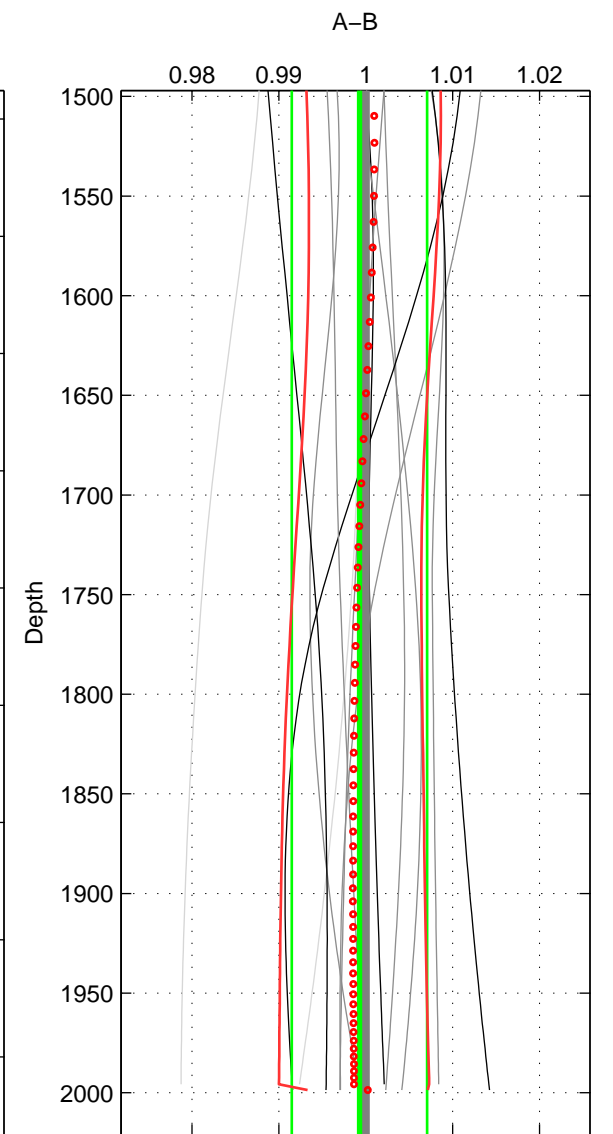

Cruise A (red). Date: Jun 1997 Cruisename: 681-49UP19970530

Cruise B (blue). Date: May 2002 Cruisename: 696-49UP20020424

\*\*\* "Favourite" values are means of spaces 1 2 3.

	Offset	O.StDev	Ratio	R.Stdev	Rating
SIGMA:	0.026	0.297	1.001	0.007	4
THETA:	0.040	0.302	1.001	0.007	4
DEPTH:	-0.030	0.323	0.999	0.008	4
FAV.:	0.012	0.307	1.000	0.007	4

Profiles of A: 6  
 Profiles of B: 19  
 Diff profs : 13  
 WMoffset (A-B): 0.026231  
 WMoffset stdev: 0.29704  
 WMratio (A/B): 1.0006  
 WMratio stdev: 0.0070757

Quality (1-5): 4

Profiles of A: 6  
 Profiles of B: 19  
 Diff profs : 13  
 WMoffset (A-B): 0.040324  
 WMoffset stdev: 0.30169  
 WMratio (A/B): 1.001  
 WMratio stdev: 0.0071834

Quality (1-5): 4

Profiles of A: 6  
 Profiles of B: 19  
 Diff profs : 13  
 WMoffset (A-B): -0.030384  
 WMoffset stdev: 0.32315  
 WMratio (A/B): 0.99928  
 WMratio stdev: 0.0077916

Quality (1-5): 4