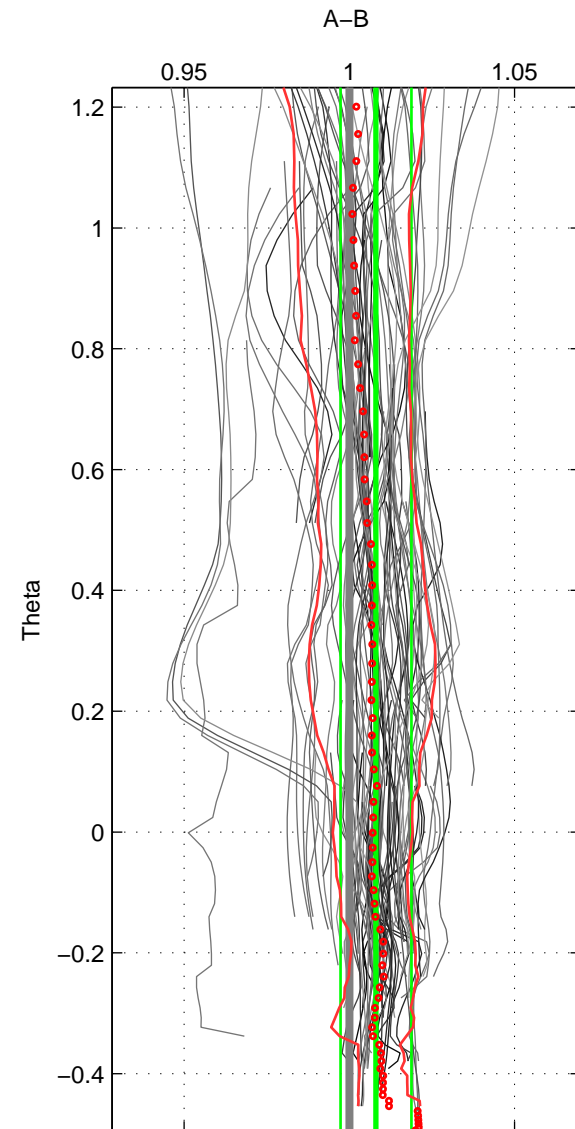

Cruise A (red). Date: Feb 2005 Cruisename: 254-33RO20050111

Cruise B (blue). Date: Apr 1995 Cruisename: 320-74JC19950320

*** "Favourite" values are means of spaces 1 2 3.

	Offset	O.StDev	Ratio	R.Stdev	Rating
SIGMA:	0.253	0.352	1.008	0.011	5
THETA:	0.255	0.344	1.008	0.011	5
DEPTH:	0.190	0.511	1.006	0.016	5
FAV.:	0.232	0.403	1.007	0.012	5

Profiles of A: 19
 Profiles of B: 31
 Diff profs : 96
 WMoffset (A-B): 0.25272
 WMoffset stdev: 0.35247
 WMratio (A/B): 1.008
 WMratio stdev: 0.010974

Quality (1-5): 5

Profiles of A: 19
 Profiles of B: 31
 Diff profs : 96
 WMoffset (A-B): 0.25471
 WMoffset stdev: 0.34442
 WMratio (A/B): 1.008
 WMratio stdev: 0.010727

Quality (1-5): 5

Profiles of A: 19
 Profiles of B: 31
 Diff profs : 100
 WMoffset (A-B): 0.18972
 WMoffset stdev: 0.51115
 WMratio (A/B): 1.0061
 WMratio stdev: 0.015592

Quality (1-5): 5