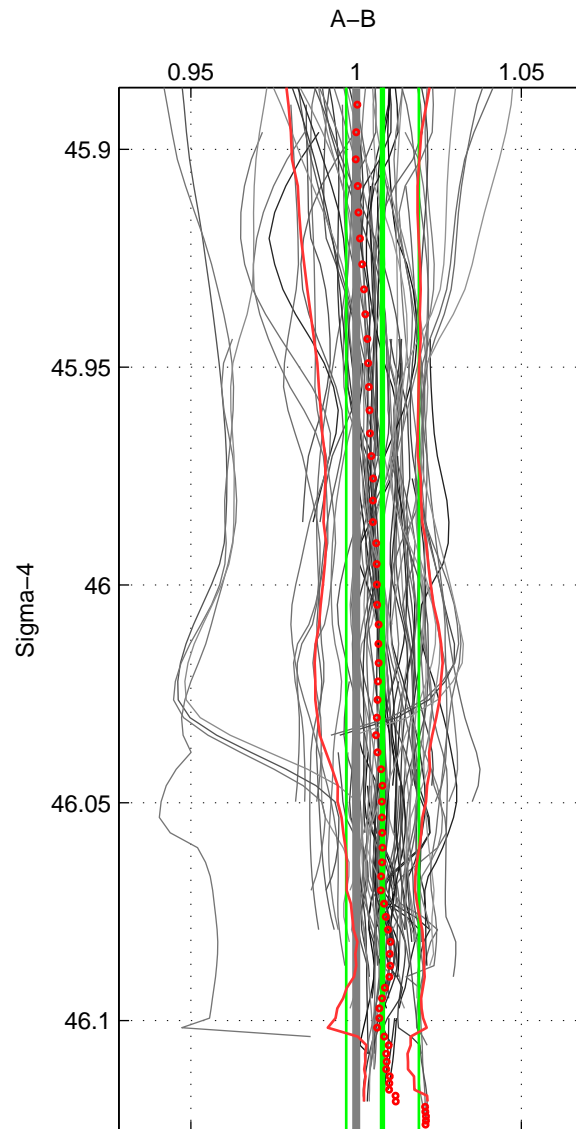

Cruise A (red). Date: Feb 2005 Cruisename: 254-33RO20050111

Cruise B (blue). Date: Apr 1995 Cruisename: 320-74JC19950320

*** "Favourite" values are means of spaces 1 2 3.

	Offset	O.StDev	Ratio	R.Stdev	Rating
SIGMA:	0.253	0.352	1.008	0.011	5
THETA:	0.255	0.344	1.008	0.011	5
DEPTH:	0.190	0.511	1.006	0.016	5
FAV.:	0.232	0.403	1.007	0.012	5

Profiles of A: 19
 Profiles of B: 31
 Diff profs : 96
 WMoffset (A-B): 0.25272
 WMoffset stdev: 0.35247
 WMratio (A/B): 1.008
 WMratio stdev: 0.010974

Quality (1-5): 5

Profiles of A: 19
 Profiles of B: 31
 Diff profs : 96
 WMoffset (A-B): 0.25471
 WMoffset stdev: 0.34442
 WMratio (A/B): 1.008
 WMratio stdev: 0.010727

Quality (1-5): 5

Profiles of A: 19
 Profiles of B: 31
 Diff profs : 100
 WMoffset (A-B): 0.18972
 WMoffset stdev: 0.51115
 WMratio (A/B): 1.0061
 WMratio stdev: 0.015592

Quality (1-5): 5