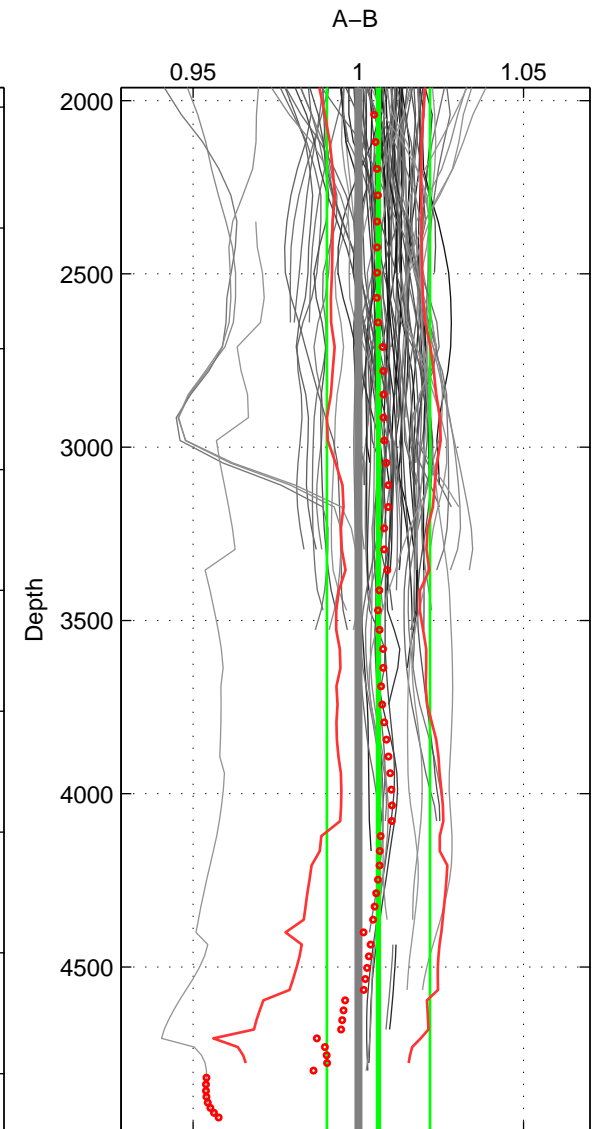

Cruise A (red). Date: Feb 2005 Cruisename: 254-33RO20050111

Cruise B (blue). Date: Apr 1995 Cruisename: 320-74JC19950320

*** "Favourite" values are means of spaces 1 2 3.

	Offset	O.StDev	Ratio	R.Stdev	Rating
SIGMA:	0.253	0.352	1.008	0.011	5
THETA:	0.255	0.344	1.008	0.011	5
DEPTH:	0.190	0.511	1.006	0.016	5
FAV.:	0.232	0.403	1.007	0.012	5

Profiles of A: 19
 Profiles of B: 31
 Diff profs : 96
 WMoffset (A-B): 0.25272
 WMoffset stdev: 0.35247
 WMratio (A/B): 1.008
 WMratio stdev: 0.010974

Quality (1-5): 5

Profiles of A: 19
 Profiles of B: 31
 Diff profs : 96
 WMoffset (A-B): 0.25471
 WMoffset stdev: 0.34442
 WMratio (A/B): 1.008
 WMratio stdev: 0.010727

Quality (1-5): 5

Profiles of A: 19
 Profiles of B: 31
 Diff profs : 100
 WMoffset (A-B): 0.18972
 WMoffset stdev: 0.51115
 WMratio (A/B): 1.0061
 WMratio stdev: 0.015592

Quality (1-5): 5