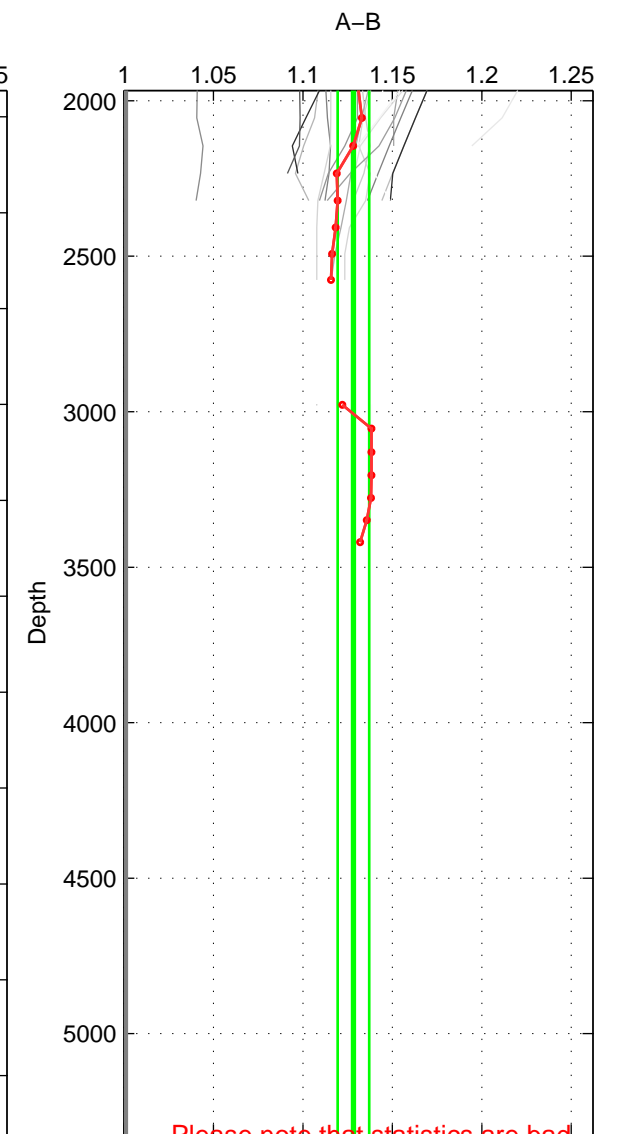

Cruise A (red). Date: Jul 1984 Cruisename: 1-06AQ19840719

Cruise B (blue). Date: Sep 1980 Cruisename: 111-77YM19800811

\*\*\* "Favourite" values are means of spaces 1 2.

	Offset	O.StDev	Ratio	R.Stdev	Rating
SIGMA:	1.645	0.228	1.130	0.018	5
THETA:	1.607	0.167	1.126	0.013	5
DEPTH:	1.629	0.115	1.128	0.009	3
FAV.:	1.626	0.197	1.128	0.016	5

Profiles of A: 16  
 Profiles of B: 7  
 Diff profs : 31  
 WMoffset (A-B): 1.6454  
 WMoffset stdev: 0.22819  
 WMratio (A/B): 1.1299  
 WMratio stdev: 0.01839

Quality (1-5): 5

Profiles of A: 16  
 Profiles of B: 7  
 Diff profs : 31  
 WMoffset (A-B): 1.6068  
 WMoffset stdev: 0.16654  
 WMratio (A/B): 1.1261  
 WMratio stdev: 0.012997

Quality (1-5): 5

Profiles of A: 16  
 Profiles of B: 7  
 Diff profs : 31  
 WMoffset (A-B): 1.629  
 WMoffset stdev: 0.11503  
 WMratio (A/B): 1.1282  
 WMratio stdev: 0.0088563

Quality (1-5): 3

Please note that statistics are bad.