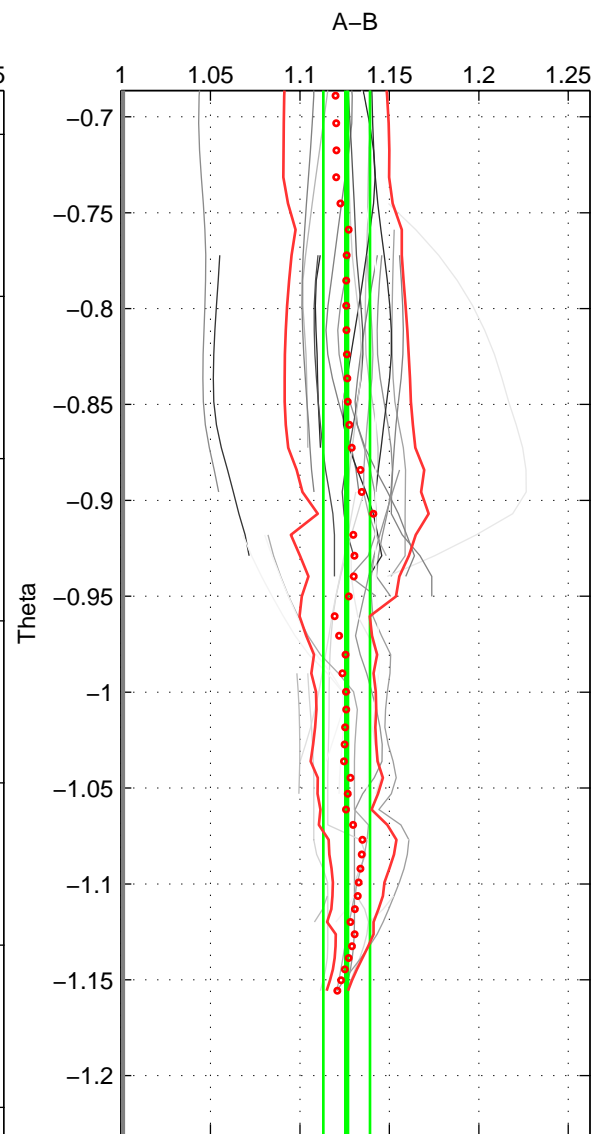

Cruise A (red). Date: Jul 1984 Cruisename: 1-06AQ19840719

Cruise B (blue). Date: Sep 1980 Cruisename: 111-77YM19800811

\*\*\* "Favourite" values are means of spaces 1 2.

	Offset	O.StDev	Ratio	R.Stdev	Rating
SIGMA:	1.645	0.228	1.130	0.018	5
THETA:	1.607	0.167	1.126	0.013	5
DEPTH:	1.629	0.115	1.128	0.009	3
FAV.:	1.626	0.197	1.128	0.016	5

Profiles of A: 16  
 Profiles of B: 7  
 Diff profs : 31  
 WMoffset (A-B): 1.6454  
 WMoffset stdev: 0.22819  
 WMratio (A/B): 1.1299  
 WMratio stdev: 0.01839

Quality (1-5): 5

Profiles of A: 16  
 Profiles of B: 7  
 Diff profs : 31  
 WMoffset (A-B): 1.6068  
 WMoffset stdev: 0.16654  
 WMratio (A/B): 1.1261  
 WMratio stdev: 0.012997

Quality (1-5): 5

Profiles of A: 16  
 Profiles of B: 7  
 Diff profs : 31  
 WMoffset (A-B): 1.629  
 WMoffset stdev: 0.11503  
 WMratio (A/B): 1.1282  
 WMratio stdev: 0.0088563

Quality (1-5): 3

Please note that statistics are bad.