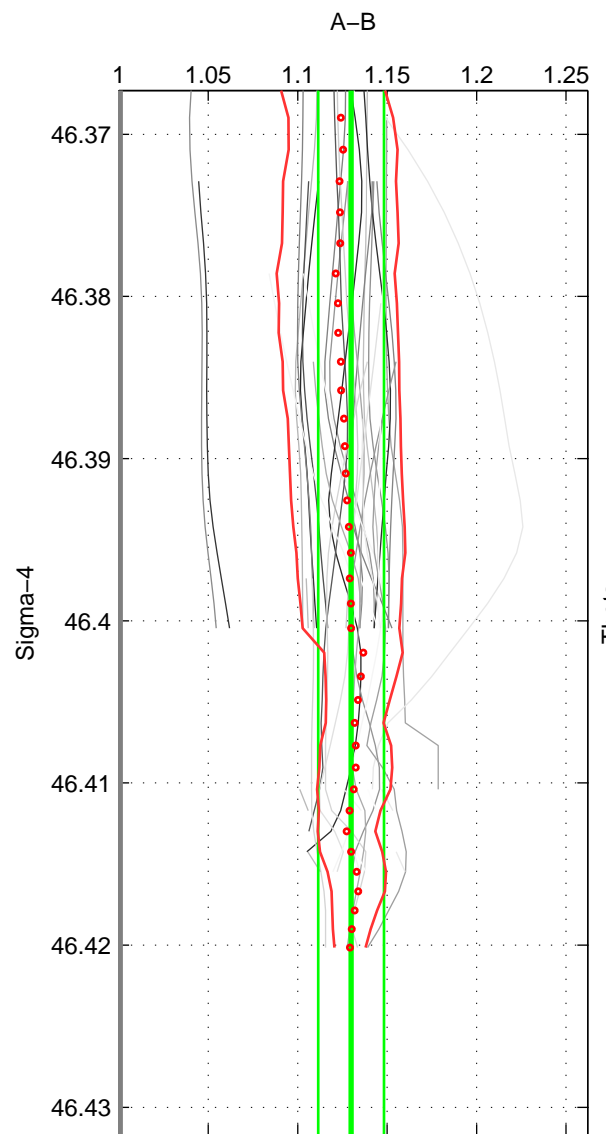

Cruise A (red). Date: Jul 1984 Cruisename: 1-06AQ19840719

Cruise B (blue). Date: Sep 1980 Cruisename: 111-77YM19800811

\*\*\* "Favourite" values are means of spaces 1 2.

	Offset	O.StDev	Ratio	R.Stdev	Rating
SIGMA:	1.645	0.228	1.130	0.018	5
THETA:	1.607	0.167	1.126	0.013	5
DEPTH:	1.629	0.115	1.128	0.009	3
FAV.:	1.626	0.197	1.128	0.016	5

Profiles of A: 16  
 Profiles of B: 7  
 Diff profs : 31  
 WMoffset (A-B): 1.6454  
 WMoffset stdev: 0.22819  
 WMratio (A/B): 1.1299  
 WMratio stdev: 0.01839

Quality (1-5): 5

Profiles of A: 16  
 Profiles of B: 7  
 Diff profs : 31  
 WMoffset (A-B): 1.6068  
 WMoffset stdev: 0.16654  
 WMratio (A/B): 1.1261  
 WMratio stdev: 0.012997

Quality (1-5): 5

Profiles of A: 16  
 Profiles of B: 7  
 Diff profs : 31  
 WMoffset (A-B): 1.629  
 WMoffset stdev: 0.11503  
 WMratio (A/B): 1.1282  
 WMratio stdev: 0.0088563

Quality (1-5): 3

Please note that statistics are bad.