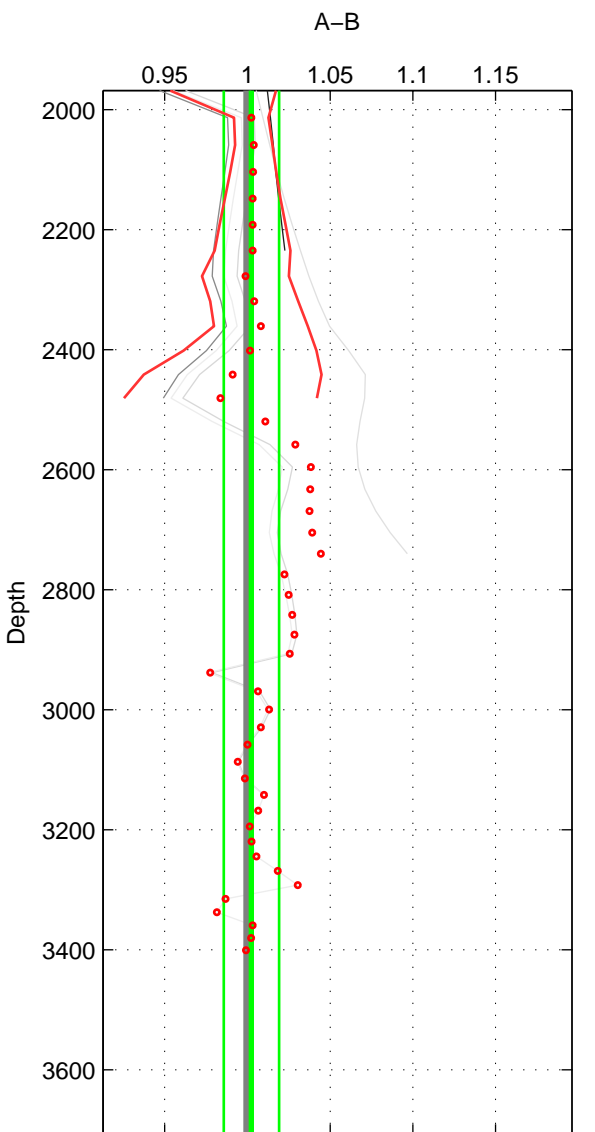

Cruise A (red). Date: Sep 1993 Cruisename: 33-18SN19950803

Cruise B (blue). Date: Aug 2006 Cruisename: 42-18SN20060805

\*\*\* "Favourite" values are means of spaces 1 2.

|        | Offset | O.StDev | Ratio | R.Stdev | Rating |
|--------|--------|---------|-------|---------|--------|
| SIGMA: | 0.121  | 0.104   | 1.009 | 0.007   | 3      |
| THETA: | -0.523 | 0.274   | 0.964 | 0.019   | 3      |
| DEPTH: | 0.033  | 0.237   | 1.002 | 0.017   | 2      |
| FAV.:  | -0.201 | 0.189   | 0.986 | 0.013   | 3      |

Profiles of A: 3  
 Profiles of B: 6  
 Diff profs: 10  
 WMoffset (A-B): 0.1209  
 WMoffset stdev: 0.10433  
 WMratio (A/B): 1.0086  
 WMratio stdev: 0.0074551

Quality (1-5): 3

Profiles of A: 3  
 Profiles of B: 6  
 Diff profs: 11  
 WMoffset (A-B): -0.52329  
 WMoffset stdev: 0.27444  
 WMratio (A/B): 0.96365  
 WMratio stdev: 0.018794

Quality (1-5): 3

Profiles of A: 3  
 Profiles of B: 5  
 Diff profs: 8  
 WMoffset (A-B): 0.032973  
 WMoffset stdev: 0.23671  
 WMratio (A/B): 1.0024  
 WMratio stdev: 0.016743

Quality (1-5): 2