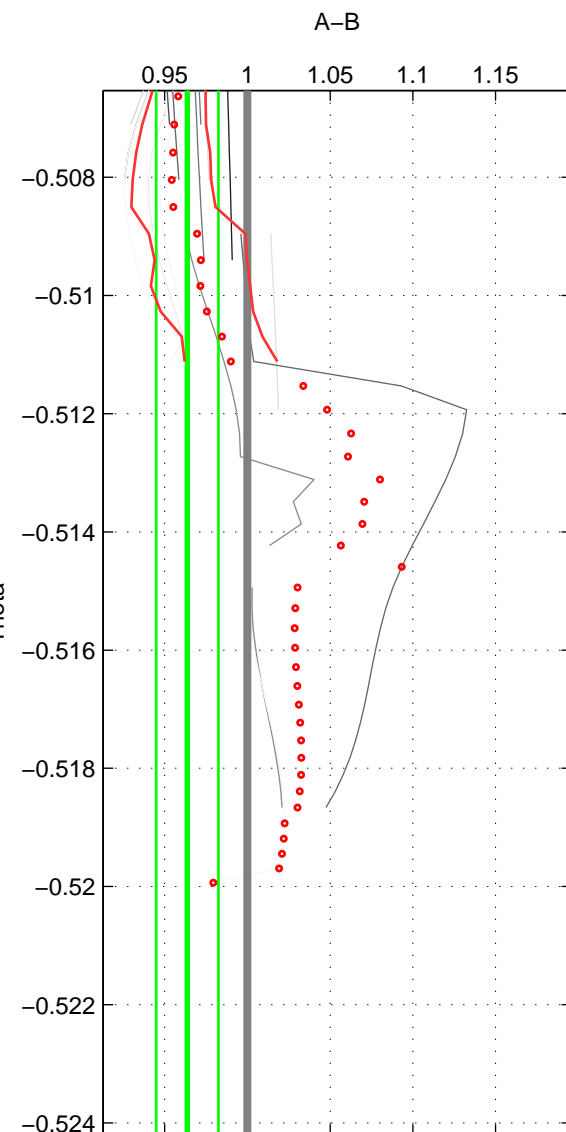

Cruise A (red). Date: Sep 1993 Cruisename: 33-18SN19950803

Cruise B (blue). Date: Aug 2006 Cruisename: 42-18SN20060805

\*\*\* "Favourite" values are means of spaces 1 2.

|        | Offset | O.StDev | Ratio | R.Stdev | Rating |
|--------|--------|---------|-------|---------|--------|
| SIGMA: | 0.121  | 0.104   | 1.009 | 0.007   | 3      |
| THETA: | -0.523 | 0.274   | 0.964 | 0.019   | 3      |
| DEPTH: | 0.033  | 0.237   | 1.002 | 0.017   | 2      |
| FAV.:  | -0.201 | 0.189   | 0.986 | 0.013   | 3      |

Profiles of A: 3  
 Profiles of B: 6  
 Diff profs: 10  
 WMoffset (A-B): 0.1209  
 WMoffset stdev: 0.10433  
 WMratio (A/B): 1.0086  
 WMratio stdev: 0.0074551

Quality (1-5): 3

Profiles of A: 3  
 Profiles of B: 6  
 Diff profs: 11  
 WMoffset (A-B): -0.52329  
 WMoffset stdev: 0.27444  
 WMratio (A/B): 0.96365  
 WMratio stdev: 0.018794

Quality (1-5): 3

Profiles of A: 3  
 Profiles of B: 5  
 Diff profs: 8  
 WMoffset (A-B): 0.032973  
 WMoffset stdev: 0.23671  
 WMratio (A/B): 1.0024  
 WMratio stdev: 0.016743

Quality (1-5): 2