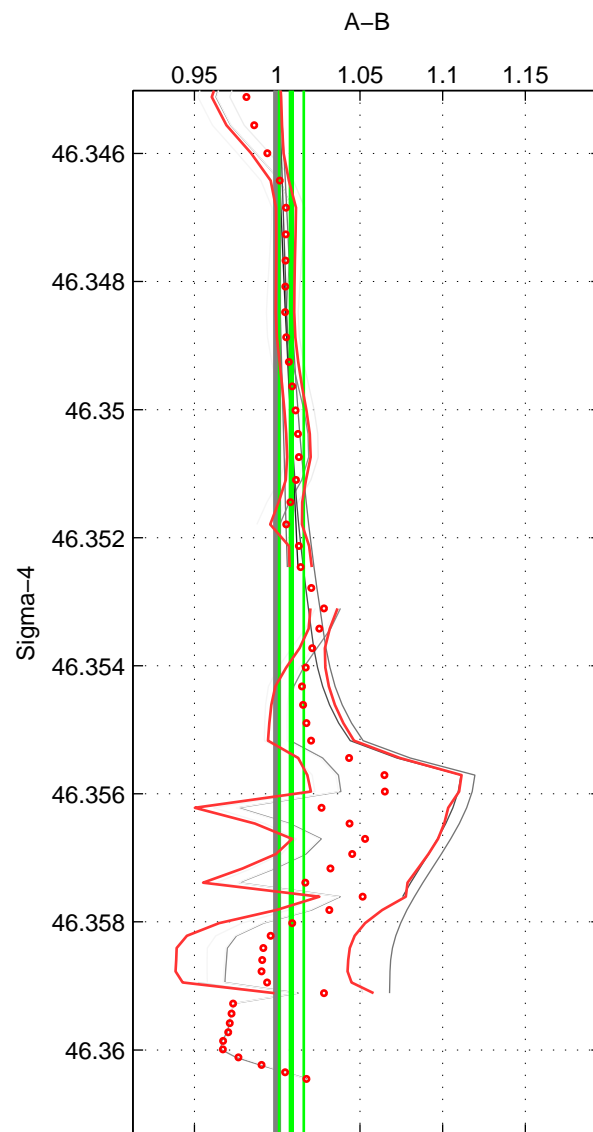

Cruise A (red). Date: Sep 1993 Cruisename: 33-18SN19950803

Cruise B (blue). Date: Aug 2006 Cruisename: 42-18SN20060805

\*\*\* "Favourite" values are means of spaces 1 2.

|        | Offset | O.StDev | Ratio | R.Stdev | Rating |
|--------|--------|---------|-------|---------|--------|
| SIGMA: | 0.121  | 0.104   | 1.009 | 0.007   | 3      |
| THETA: | -0.523 | 0.274   | 0.964 | 0.019   | 3      |
| DEPTH: | 0.033  | 0.237   | 1.002 | 0.017   | 2      |
| FAV.:  | -0.201 | 0.189   | 0.986 | 0.013   | 3      |

Profiles of A: 3  
 Profiles of B: 6  
 Diff profs: 10  
 WMoffset (A-B): 0.1209  
 WMoffset stdev: 0.10433  
 WMratio (A/B): 1.0086  
 WMratio stdev: 0.0074551

Quality (1-5): 3

Profiles of A: 3  
 Profiles of B: 6  
 Diff profs: 11  
 WMoffset (A-B): -0.52329  
 WMoffset stdev: 0.27444  
 WMratio (A/B): 0.96365  
 WMratio stdev: 0.018794

Quality (1-5): 3

Profiles of A: 3  
 Profiles of B: 5  
 Diff profs: 8  
 WMoffset (A-B): 0.032973  
 WMoffset stdev: 0.23671  
 WMratio (A/B): 1.0024  
 WMratio stdev: 0.016743

Quality (1-5): 2