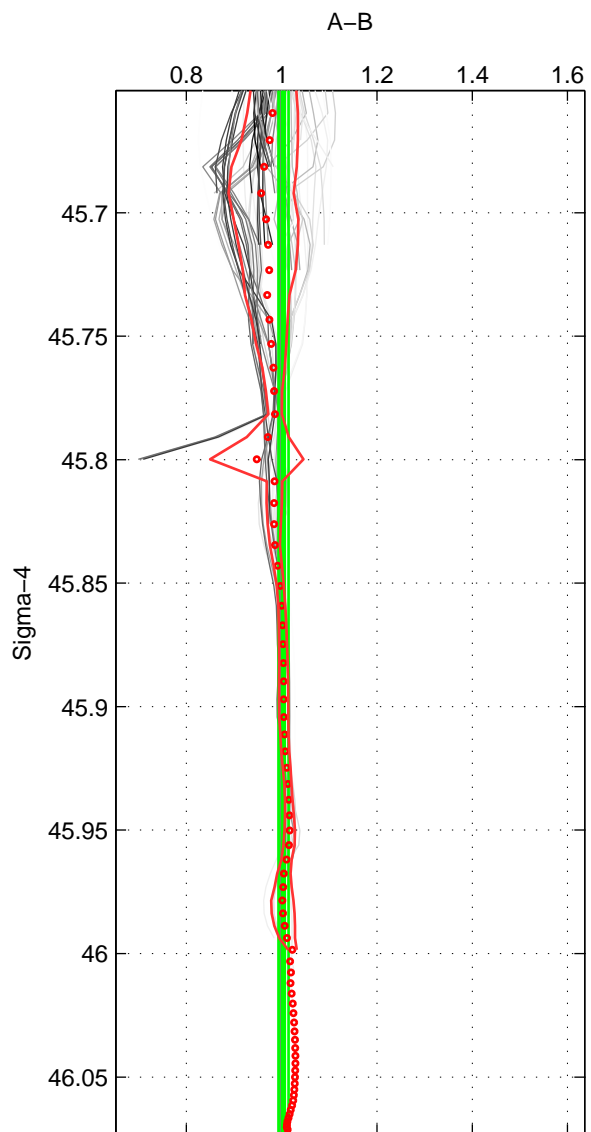

Cruise A (red). Date: Nov 2003 Cruisename: 282-49NZ20031106

Cruise B (blue). Date: Apr 1995 Cruisename: 320-74JC19950320

\*\*\* "Favourite" values are means of spaces 1 2 3.

	Offset	O.StDev	Ratio	R.Stdev	Rating
SIGMA:	0.081	0.249	1.004	0.010	5
THETA:	0.061	0.213	1.003	0.009	5
DEPTH:	-0.359	0.429	0.984	0.020	5
FAV.:	-0.072	0.297	0.997	0.013	5

Profiles of A: 11  
 Profiles of B: 9  
 Diff profs: 69  
 WMoffset (A-B): 0.080874  
 WMoffset stdev: 0.24885  
 WMratio (A/B): 1.0041  
 WMratio stdev: 0.010479

Quality (1-5): 5

Profiles of A: 11  
 Profiles of B: 9  
 Diff profs: 69  
 WMoffset (A-B): 0.061442  
 WMoffset stdev: 0.21323  
 WMratio (A/B): 1.0033  
 WMratio stdev: 0.008785

Quality (1-5): 5

Profiles of A: 11  
 Profiles of B: 9  
 Diff profs: 69  
 WMoffset (A-B): -0.35908  
 WMoffset stdev: 0.42886  
 WMratio (A/B): 0.98404  
 WMratio stdev: 0.019783

Quality (1-5): 5