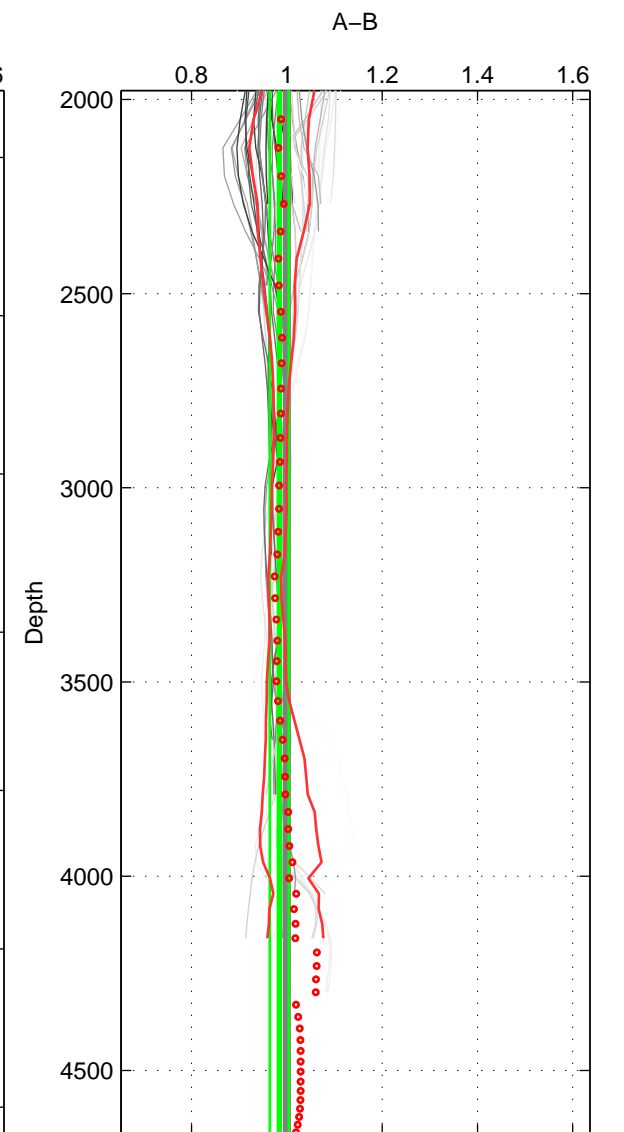

Cruise A (red). Date: Nov 2003 Cruisename: 282-49NZ20031106

Cruise B (blue). Date: Apr 1995 Cruisename: 320-74JC19950320

\*\*\* "Favourite" values are means of spaces 1 2 3.

	Offset	O.StDev	Ratio	R.Stdev	Rating
SIGMA:	0.081	0.249	1.004	0.010	5
THETA:	0.061	0.213	1.003	0.009	5
DEPTH:	-0.359	0.429	0.984	0.020	5
FAV.:	-0.072	0.297	0.997	0.013	5

Profiles of A: 11  
 Profiles of B: 9  
 Diff profs: 69  
 WMoffset (A-B): 0.080874  
 WMoffset stdev: 0.24885  
 WMratio (A/B): 1.0041  
 WMratio stdev: 0.010479

Quality (1-5): 5

Profiles of A: 11  
 Profiles of B: 9  
 Diff profs: 69  
 WMoffset (A-B): 0.061442  
 WMoffset stdev: 0.21323  
 WMratio (A/B): 1.0033  
 WMratio stdev: 0.008785

Quality (1-5): 5

Profiles of A: 11  
 Profiles of B: 9  
 Diff profs: 69  
 WMoffset (A-B): -0.35908  
 WMoffset stdev: 0.42886  
 WMratio (A/B): 0.98404  
 WMratio stdev: 0.019783

Quality (1-5): 5