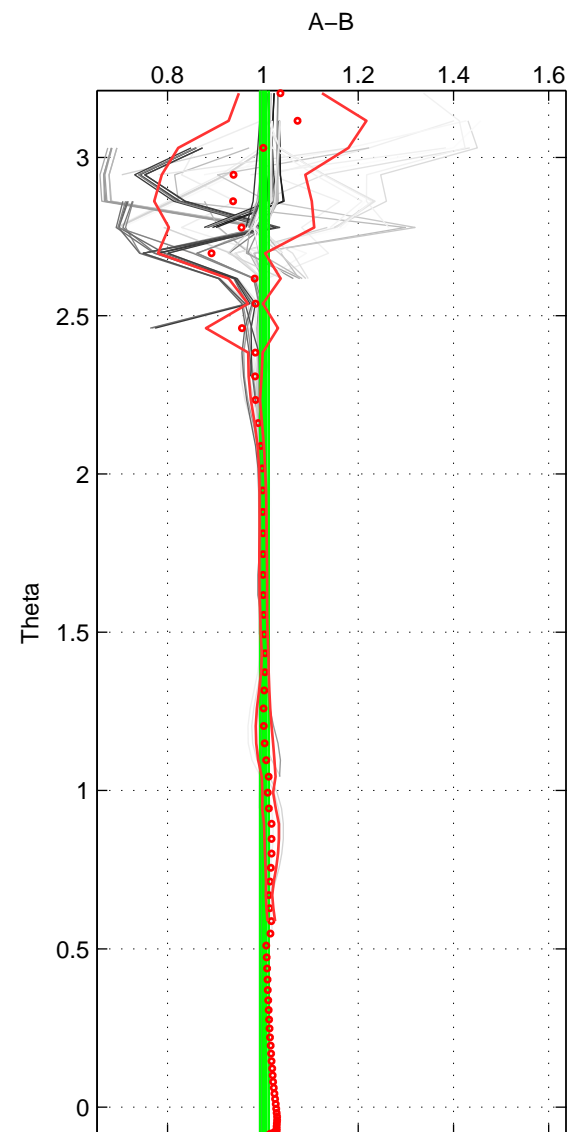

Cruise A (red). Date: Nov 2003 Cruisename: 282-49NZ20031106

Cruise B (blue). Date: Apr 1995 Cruisename: 320-74JC19950320

\*\*\* "Favourite" values are means of spaces 1 2 3.

	Offset	O.StDev	Ratio	R.Stdev	Rating
SIGMA:	0.081	0.249	1.004	0.010	5
THETA:	0.061	0.213	1.003	0.009	5
DEPTH:	-0.359	0.429	0.984	0.020	5
FAV.:	-0.072	0.297	0.997	0.013	5

Profiles of A: 11  
 Profiles of B: 9  
 Diff profs: 69  
 WMoffset (A-B): 0.080874  
 WMoffset stdev: 0.24885  
 WMratio (A/B): 1.0041  
 WMratio stdev: 0.010479

Quality (1-5): 5

Profiles of A: 11  
 Profiles of B: 9  
 Diff profs: 69  
 WMoffset (A-B): 0.061442  
 WMoffset stdev: 0.21323  
 WMratio (A/B): 1.0033  
 WMratio stdev: 0.008785

Quality (1-5): 5

Profiles of A: 11  
 Profiles of B: 9  
 Diff profs: 69  
 WMoffset (A-B): -0.35908  
 WMoffset stdev: 0.42886  
 WMratio (A/B): 0.98404  
 WMratio stdev: 0.019783

Quality (1-5): 5