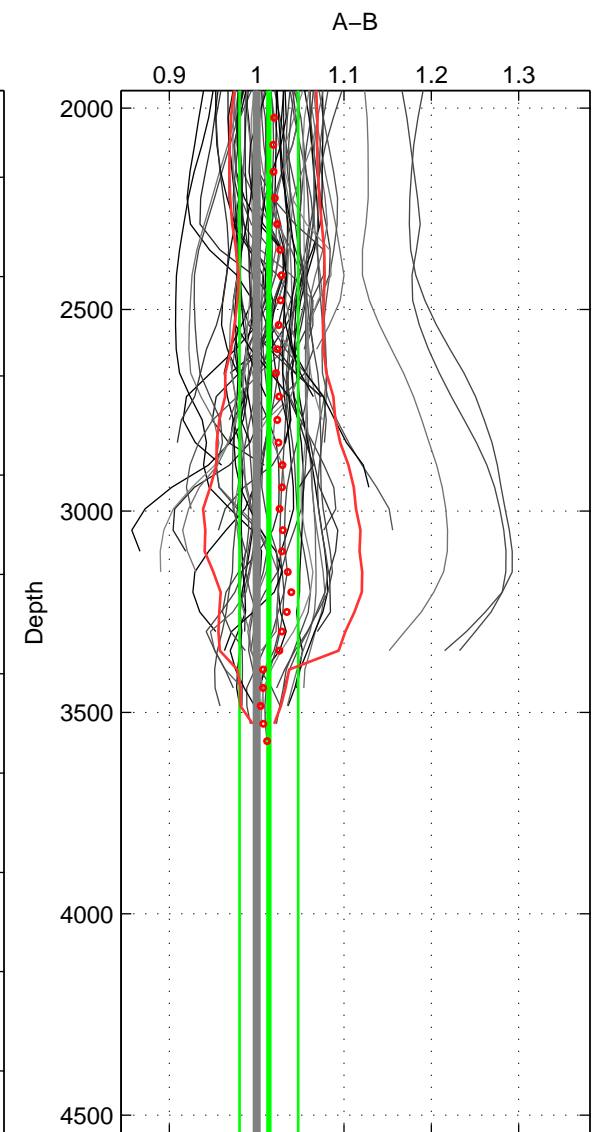

Cruise A (red). Date: Jun 2006 Cruisename: 197-18HU20060524

Cruise B (blue). Date: May 2010 Cruisename: 201-18HU20100513

\*\*\* "Favourite" values are means of spaces 1 2 3.

	Offset	O.StDev	Ratio	R.Stdev	Rating
SIGMA:	0.135	0.482	1.010	0.035	5
THETA:	0.182	0.366	1.013	0.027	5
DEPTH:	0.197	0.472	1.014	0.034	5
FAV.:	0.171	0.440	1.012	0.032	5

Profiles of A: 17  
 Profiles of B: 25  
 Diff profs : 72  
 WMoffset (A-B): 0.135  
 WMoffset stdev: 0.48237  
 WMratio (A/B): 1.0097  
 WMratio stdev: 0.035024

Quality (1-5): 5

Profiles of A: 17  
 Profiles of B: 25  
 Diff profs : 72  
 WMoffset (A-B): 0.18244  
 WMoffset stdev: 0.36554  
 WMratio (A/B): 1.0131  
 WMratio stdev: 0.026653

Quality (1-5): 5

Profiles of A: 17  
 Profiles of B: 25  
 Diff profs : 72  
 WMoffset (A-B): 0.19686  
 WMoffset stdev: 0.47219  
 WMratio (A/B): 1.0141  
 WMratio stdev: 0.033521

Quality (1-5): 5