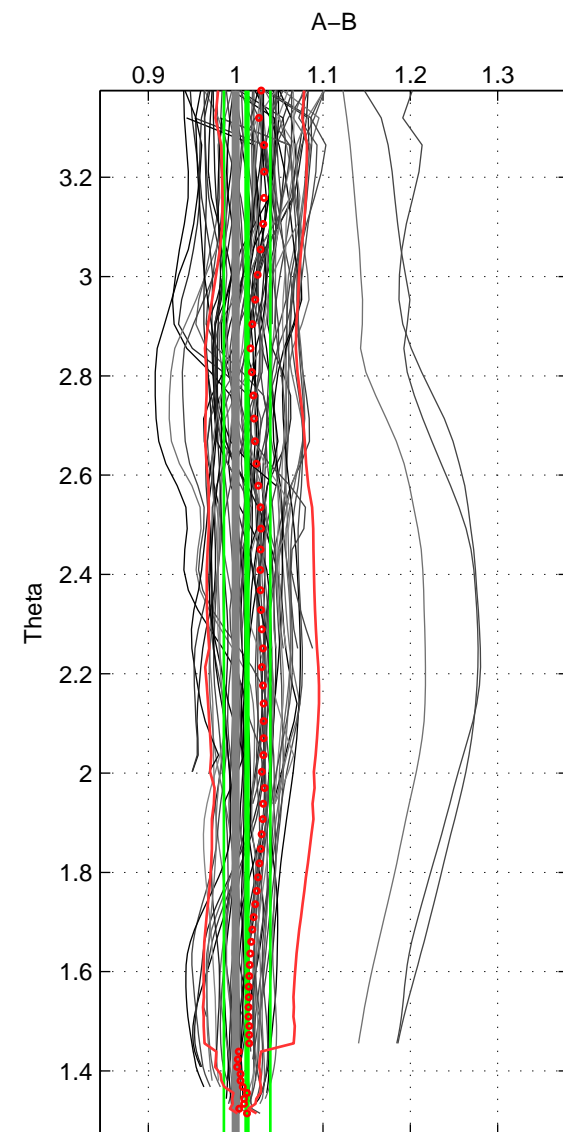

Cruise A (red). Date: Jun 2006 Cruisename: 197-18HU20060524

Cruise B (blue). Date: May 2010 Cruisename: 201-18HU20100513

\*\*\* "Favourite" values are means of spaces 1 2 3.

	Offset	O.StDev	Ratio	R.Stdev	Rating
SIGMA:	0.135	0.482	1.010	0.035	5
THETA:	0.182	0.366	1.013	0.027	5
DEPTH:	0.197	0.472	1.014	0.034	5
FAV.:	0.171	0.440	1.012	0.032	5

Profiles of A: 17  
 Profiles of B: 25  
 Diff profs : 72  
 WMoffset (A-B): 0.135  
 WMoffset stdev: 0.48237  
 WMratio (A/B): 1.0097  
 WMratio stdev: 0.035024

Quality (1-5): 5

Profiles of A: 17  
 Profiles of B: 25  
 Diff profs : 72  
 WMoffset (A-B): 0.18244  
 WMoffset stdev: 0.36554  
 WMratio (A/B): 1.0131  
 WMratio stdev: 0.026653

Quality (1-5): 5

Profiles of A: 17  
 Profiles of B: 25  
 Diff profs : 72  
 WMoffset (A-B): 0.19686  
 WMoffset stdev: 0.47219  
 WMratio (A/B): 1.0141  
 WMratio stdev: 0.033521

Quality (1-5): 5