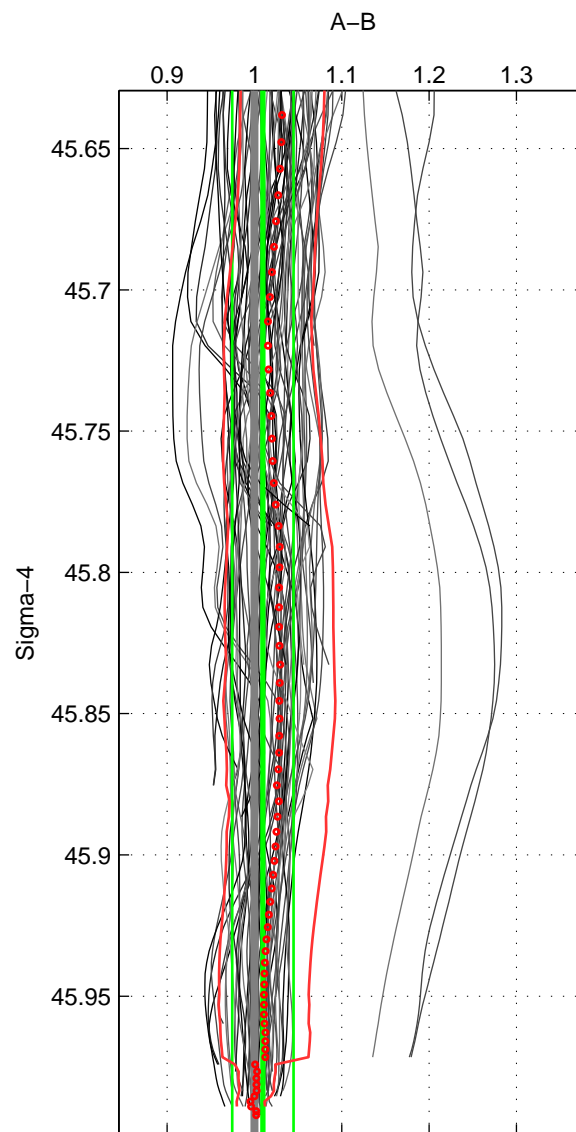

Cruise A (red). Date: Jun 2006 Cruisename: 197-18HU20060524

Cruise B (blue). Date: May 2010 Cruisename: 201-18HU20100513

\*\*\* "Favourite" values are means of spaces 1 2 3.

	Offset	O.StDev	Ratio	R.Stdev	Rating
SIGMA:	0.135	0.482	1.010	0.035	5
THETA:	0.182	0.366	1.013	0.027	5
DEPTH:	0.197	0.472	1.014	0.034	5
FAV.:	0.171	0.440	1.012	0.032	5

Profiles of A: 17  
 Profiles of B: 25  
 Diff profs : 72  
 WMoffset (A-B): 0.135  
 WMoffset stdev: 0.48237  
 WMratio (A/B): 1.0097  
 WMratio stdev: 0.035024

Quality (1-5): 5

Profiles of A: 17  
 Profiles of B: 25  
 Diff profs : 72  
 WMoffset (A-B): 0.18244  
 WMoffset stdev: 0.36554  
 WMratio (A/B): 1.0131  
 WMratio stdev: 0.026653

Quality (1-5): 5

Profiles of A: 17  
 Profiles of B: 25  
 Diff profs : 72  
 WMoffset (A-B): 0.19686  
 WMoffset stdev: 0.47219  
 WMratio (A/B): 1.0141  
 WMratio stdev: 0.033521

Quality (1-5): 5