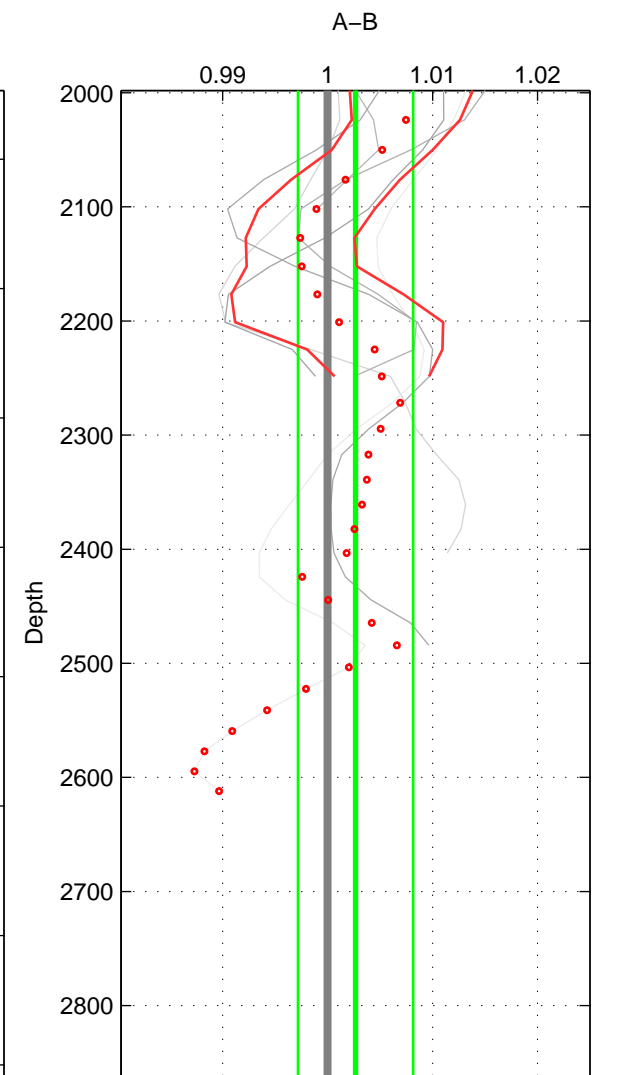

Cruise A (red). Date: Jul 1990 Cruisename: 295-64TR19900701

Cruise B (blue). Date: Sep 2008 Cruisename: 317-74DI20080820

\*\*\* "Favourite" values are those of space 3.

	Offset	O.StDev	Ratio	R.Stdev	Rating
SIGMA:	0.006	0.064	1.000	0.004	1
THETA:	-0.034	0.059	0.998	0.004	1
DEPTH:	0.045	0.091	1.003	0.005	2
FAV.:	0.045	0.091	1.003	0.005	2

Please note that statistics are bad.

Profiles of A: 3  
 Profiles of B: 3  
 Diff profs: 6  
 WMoffset (A-B): 0.0064642  
 WMoffset stdev: 0.064364  
 WMratio (A/B): 1.0004  
 WMratio stdev: 0.0038615

Quality (1-5): 1

Please note that statistics are bad.

Profiles of A: 3  
 Profiles of B: 3  
 Diff profs: 6  
 WMoffset (A-B): -0.034066  
 WMoffset stdev: 0.058816  
 WMratio (A/B): 0.998  
 WMratio stdev: 0.0035352

Quality (1-5): 1

Profiles of A: 3  
 Profiles of B: 3  
 Diff profs: 6  
 WMoffset (A-B): 0.044555  
 WMoffset stdev: 0.09129  
 WMratio (A/B): 1.0027  
 WMratio stdev: 0.0054863

Quality (1-5): 2