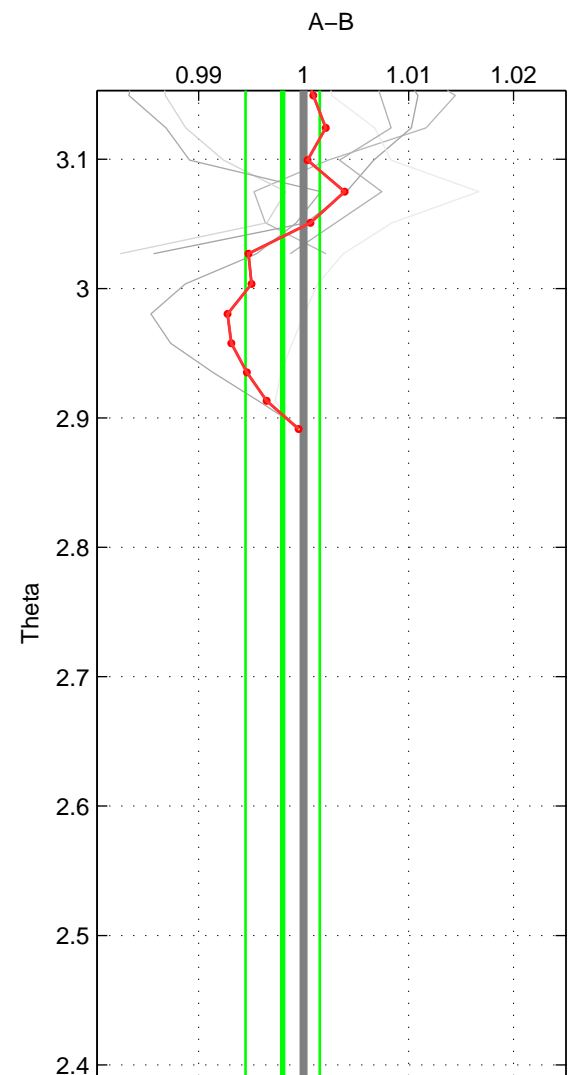

Cruise A (red). Date: Jul 1990 Cruisename: 295-64TR19900701

Cruise B (blue). Date: Sep 2008 Cruisename: 317-74DI20080820

\*\*\* "Favourite" values are those of space 3.

	Offset	O.StDev	Ratio	R.Stdev	Rating
SIGMA:	0.006	0.064	1.000	0.004	1
THETA:	-0.034	0.059	0.998	0.004	1
DEPTH:	0.045	0.091	1.003	0.005	2
FAV.:	0.045	0.091	1.003	0.005	2

Please note that statistics are bad.

Profiles of A: 3  
 Profiles of B: 3  
 Diff profs: 6  
 WMoffset (A-B): 0.0064642  
 WMoffset stdev: 0.064364  
 WMratio (A/B): 1.0004  
 WMratio stdev: 0.0038615

Quality (1-5): 1

Please note that statistics are bad.

Profiles of A: 3  
 Profiles of B: 3  
 Diff profs: 6  
 WMoffset (A-B): -0.034066  
 WMoffset stdev: 0.058816  
 WMratio (A/B): 0.998  
 WMratio stdev: 0.0035352

Quality (1-5): 1

Profiles of A: 3  
 Profiles of B: 3  
 Diff profs: 6  
 WMoffset (A-B): 0.044555  
 WMoffset stdev: 0.09129  
 WMratio (A/B): 1.0027  
 WMratio stdev: 0.0054863

Quality (1-5): 2