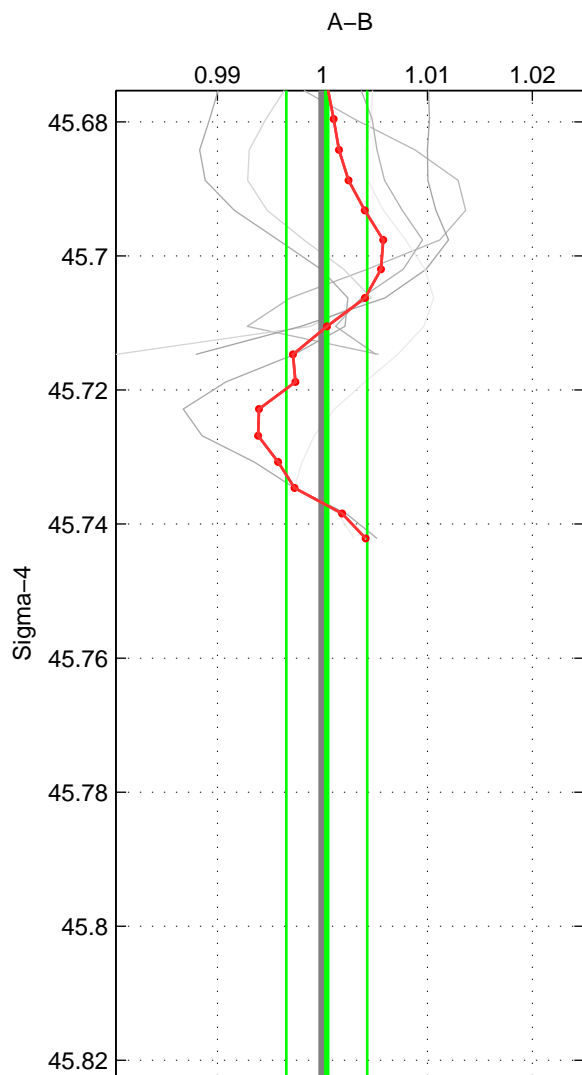

Cruise A (red). Date: Jul 1990 Cruisename: 295-64TR19900701

Cruise B (blue). Date: Sep 2008 Cruisename: 317-74DI20080820

\*\*\* "Favourite" values are those of space 3.

	Offset	O.StDev	Ratio	R.Stdev	Rating
SIGMA:	0.006	0.064	1.000	0.004	1
THETA:	-0.034	0.059	0.998	0.004	1
DEPTH:	0.045	0.091	1.003	0.005	2
FAV.:	0.045	0.091	1.003	0.005	2

Please note that statistics are bad.

Profiles of A: 3  
 Profiles of B: 3  
 Diff profs: 6  
 WMoffset (A-B): 0.0064642  
 WMoffset stdev: 0.064364  
 WMratio (A/B): 1.0004  
 WMratio stdev: 0.0038615

Quality (1-5): 1

Please note that statistics are bad.

Profiles of A: 3  
 Profiles of B: 3  
 Diff profs: 6  
 WMoffset (A-B): -0.034066  
 WMoffset stdev: 0.058816  
 WMratio (A/B): 0.998  
 WMratio stdev: 0.0035352

Quality (1-5): 1

Profiles of A: 3  
 Profiles of B: 3  
 Diff profs: 6  
 WMoffset (A-B): 0.044555  
 WMoffset stdev: 0.09129  
 WMratio (A/B): 1.0027  
 WMratio stdev: 0.0054863

Quality (1-5): 2