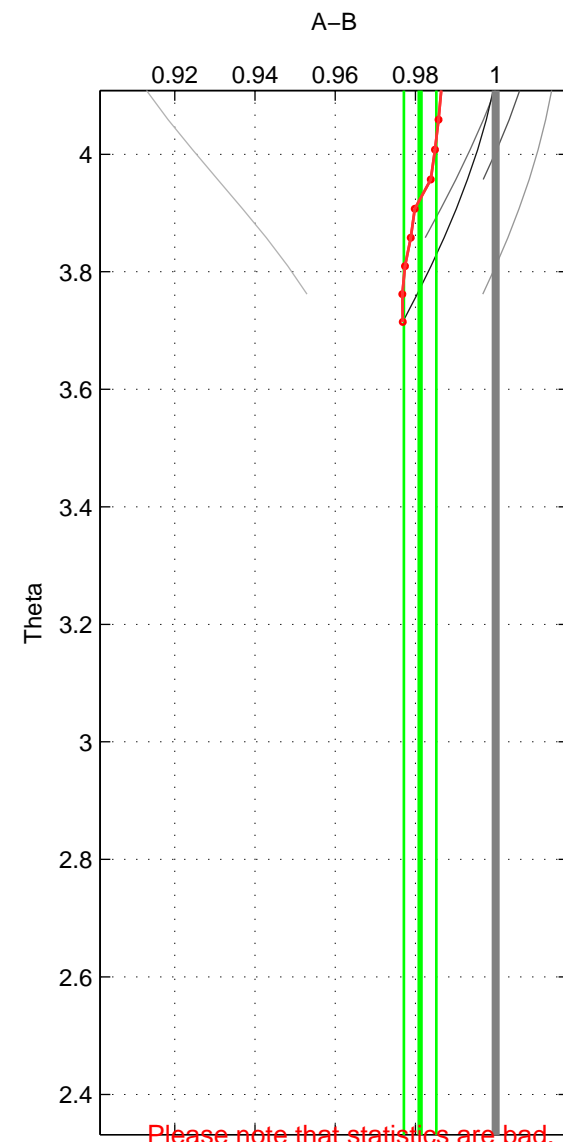

Cruise A (red). Date: Nov 1982 Cruisename: 205-29GD19821110

Cruise B (blue). Date: Aug 1998 Cruisename: 329-OMEX2

*** "Favourite" values are means of spaces 1 2.

	Offset	O.StDev	Ratio	R.Stdev	Rating
SIGMA:	-0.323	0.030	0.982	0.002	1
THETA:	-0.348	0.077	0.981	0.004	1
DEPTH:	NaN	NaN	NaN	NaN	NaN
FAV. :	-0.336	0.054	0.982	0.003	1

Please note that statistics are bad.

Profiles of A: 5
 Profiles of B: 1
 Diff profs : 4
 WMoffset (A-B): -0.32326
 WMoffset stdev: 0.030486
 WMratio (A/B): 0.98227
 WMratio stdev: 0.0016502

Quality (1-5): 1

Please note that statistics are bad.

Profiles of A: 6
 Profiles of B: 1
 Diff profs : 5
 WMoffset (A-B): -0.34783
 WMoffset stdev: 0.076754
 WMratio (A/B): 0.98117
 WMratio stdev: 0.0040332

Quality (1-5): 1