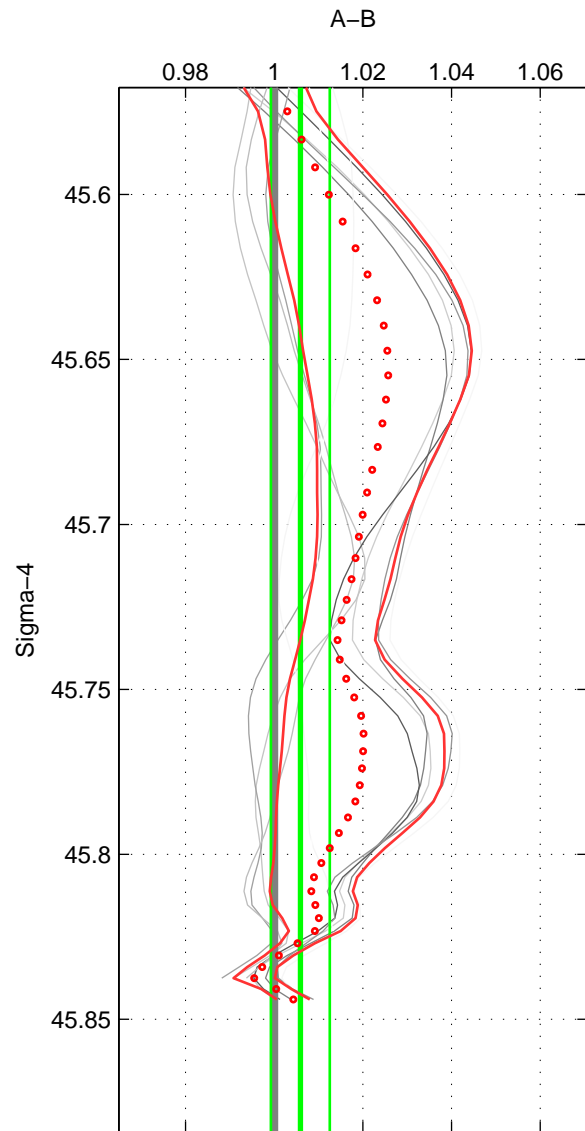

Cruise A (red). Date: Aug 1985 Cruisename: 496-325019850804

Cruise B (blue). Date: Sep 1993 Cruisename: 730-90BM19930830

*** "Favourite" values are means of spaces 1 2 3.

	Offset	O.StDev	Ratio	R.Stdev	Rating
SIGMA:	0.223	0.251	1.006	0.007	2
THETA:	0.285	0.221	1.008	0.006	2
DEPTH:	0.044	0.258	1.001	0.007	2
FAV.:	0.184	0.243	1.005	0.007	2

Profiles of A: 5
 Profiles of B: 3
 Diff profs : 10
 WMoffset (A-B): 0.22284
 WMoffset stdev: 0.25055
 WMratio (A/B): 1.0059
 WMratio stdev: 0.0066569

Quality (1-5): 2

Profiles of A: 5
 Profiles of B: 3
 Diff profs : 10
 WMoffset (A-B): 0.28501
 WMoffset stdev: 0.22134
 WMratio (A/B): 1.0075
 WMratio stdev: 0.0059224

Quality (1-5): 2

Profiles of A: 5
 Profiles of B: 3
 Diff profs : 10
 WMoffset (A-B): 0.043941
 WMoffset stdev: 0.25843
 WMratio (A/B): 1.0013
 WMratio stdev: 0.0069705

Quality (1-5): 2