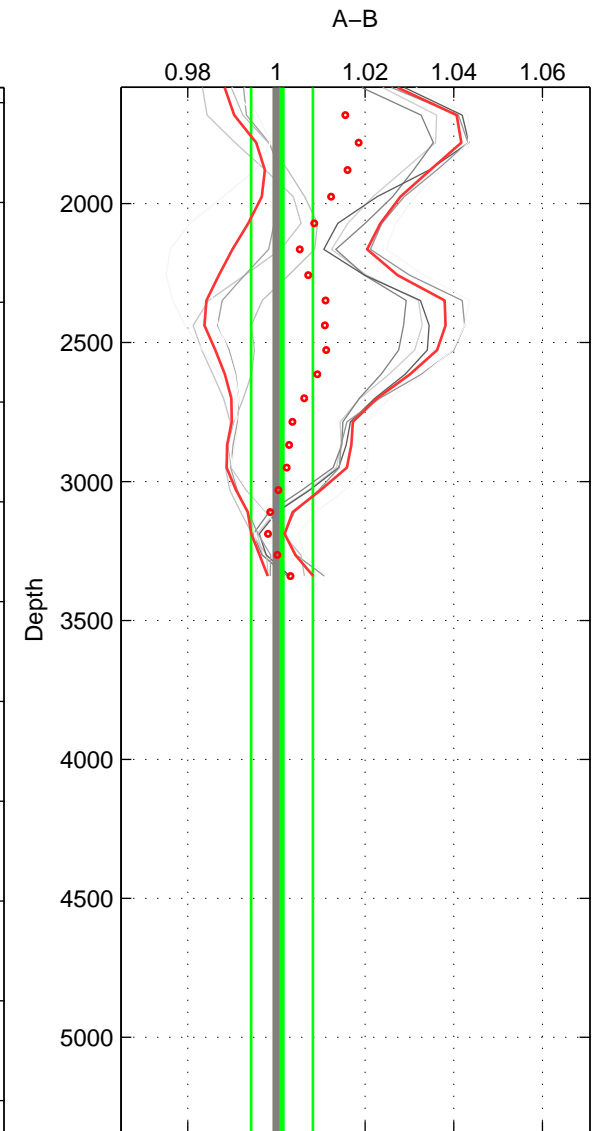

Cruise A (red). Date: Aug 1985 Cruisename: 496-325019850804

Cruise B (blue). Date: Sep 1993 Cruisename: 730-90BM19930830

*** "Favourite" values are means of spaces 1 2 3.

	Offset	O.StDev	Ratio	R.Stdev	Rating
SIGMA:	0.223	0.251	1.006	0.007	2
THETA:	0.285	0.221	1.008	0.006	2
DEPTH:	0.044	0.258	1.001	0.007	2
FAV.:	0.184	0.243	1.005	0.007	2

Profiles of A: 5
 Profiles of B: 3
 Diff profs : 10
 WMoffset (A-B): 0.22284
 WMoffset stdev: 0.25055
 WMratio (A/B): 1.0059
 WMratio stdev: 0.0066569

Quality (1-5): 2

Profiles of A: 5
 Profiles of B: 3
 Diff profs : 10
 WMoffset (A-B): 0.28501
 WMoffset stdev: 0.22134
 WMratio (A/B): 1.0075
 WMratio stdev: 0.0059224

Quality (1-5): 2

Profiles of A: 5
 Profiles of B: 3
 Diff profs : 10
 WMoffset (A-B): 0.043941
 WMoffset stdev: 0.25843
 WMratio (A/B): 1.0013
 WMratio stdev: 0.0069705

Quality (1-5): 2