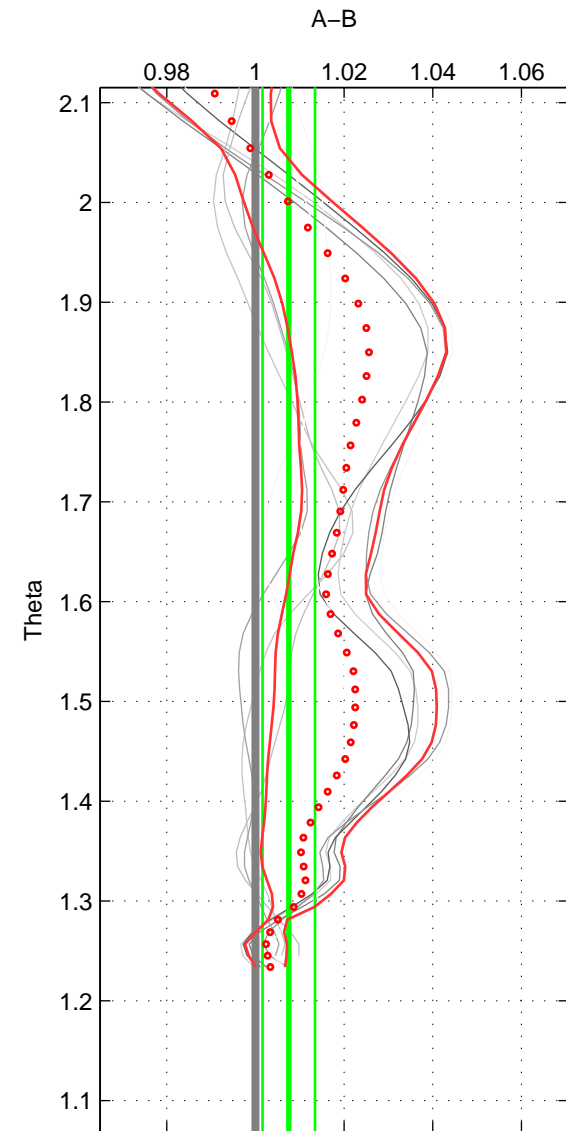

Cruise A (red). Date: Aug 1985 Cruisename: 496-325019850804

Cruise B (blue). Date: Sep 1993 Cruisename: 730-90BM19930830

*** "Favourite" values are means of spaces 1 2 3.

	Offset	O.StDev	Ratio	R.Stdev	Rating
SIGMA:	0.223	0.251	1.006	0.007	2
THETA:	0.285	0.221	1.008	0.006	2
DEPTH:	0.044	0.258	1.001	0.007	2
FAV.:	0.184	0.243	1.005	0.007	2

Profiles of A: 5
 Profiles of B: 3
 Diff profs : 10
 WMoffset (A-B): 0.22284
 WMoffset stdev: 0.25055
 WMratio (A/B): 1.0059
 WMratio stdev: 0.0066569

Quality (1-5): 2

Profiles of A: 5
 Profiles of B: 3
 Diff profs : 10
 WMoffset (A-B): 0.28501
 WMoffset stdev: 0.22134
 WMratio (A/B): 1.0075
 WMratio stdev: 0.0059224

Quality (1-5): 2

Profiles of A: 5
 Profiles of B: 3
 Diff profs : 10
 WMoffset (A-B): 0.043941
 WMoffset stdev: 0.25843
 WMratio (A/B): 1.0013
 WMratio stdev: 0.0069705

Quality (1-5): 2