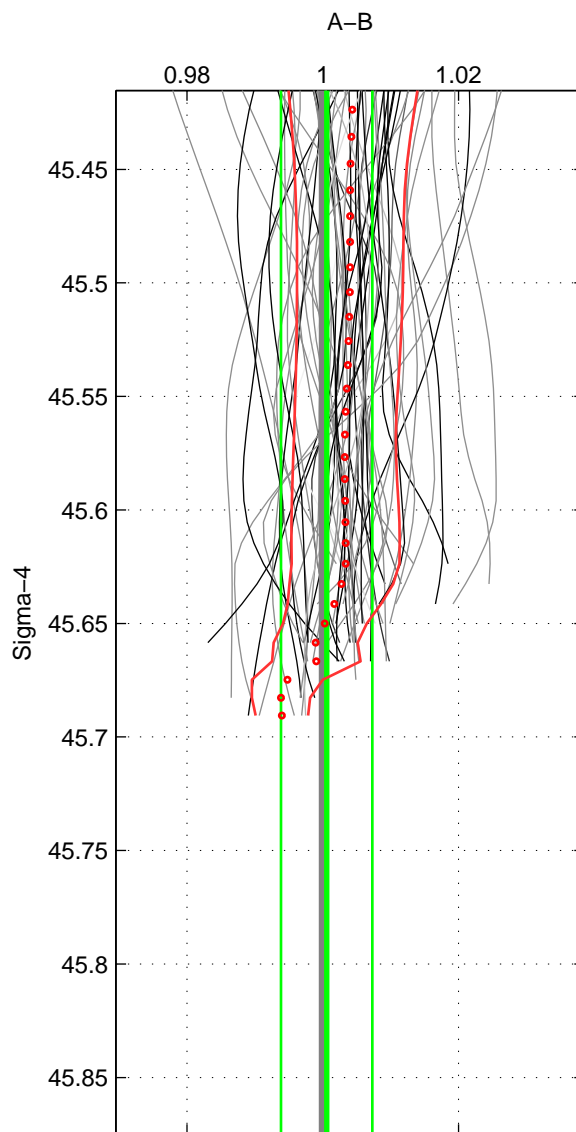

Cruise A (red). Date: Feb 2007 Cruisename: 673-49UF20070117

Cruise B (blue). Date: Feb 2008 Cruisename: 717-49UP20080122

*** "Favourite" values are means of spaces 1 2.

	Offset	O.StDev	Ratio	R.Stdev	Rating
SIGMA:	0.020	0.262	1.001	0.007	5
THETA:	0.011	0.261	1.000	0.007	5
DEPTH:	0.089	0.031	1.002	0.001	3
FAV.:	0.015	0.262	1.000	0.007	5

Profiles of A: 37
 Profiles of B: 20
 Diff profs : 56
 WMoffset (A-B): 0.019632
 WMoffset stdev: 0.26216
 WMratio (A/B): 1.0006
 WMratio stdev: 0.0067352

Quality (1-5): 5

Profiles of A: 37
 Profiles of B: 20
 Diff profs : 56
 WMoffset (A-B): 0.010967
 WMoffset stdev: 0.26085
 WMratio (A/B): 1.0004
 WMratio stdev: 0.0067129

Quality (1-5): 5

Profiles of A: 37
 Profiles of B: 20
 Diff profs : 56
 WMoffset (A-B): 0.089171
 WMoffset stdev: 0.030911
 WMratio (A/B): 1.0023
 WMratio stdev: 0.00077715

Quality (1-5): 3

Please note that statistics are bad.