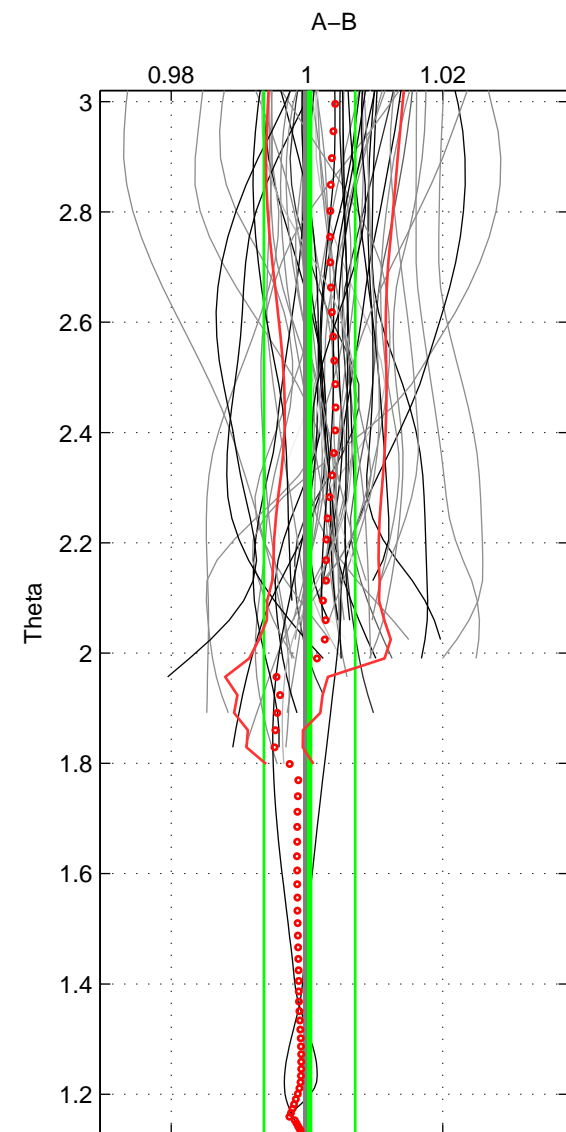

Cruise A (red). Date: Feb 2007 Cruisename: 673-49UF20070117

Cruise B (blue). Date: Feb 2008 Cruisename: 717-49UP20080122

*** "Favourite" values are means of spaces 1 2.

	Offset	O.StDev	Ratio	R.Stdev	Rating
SIGMA:	0.020	0.262	1.001	0.007	5
THETA:	0.011	0.261	1.000	0.007	5
DEPTH:	0.089	0.031	1.002	0.001	3
FAV.:	0.015	0.262	1.000	0.007	5

Profiles of A: 37
 Profiles of B: 20
 Diff profs : 56
 WMoffset (A-B): 0.019632
 WMoffset stdev: 0.26216
 WMratio (A/B): 1.0006
 WMratio stdev: 0.0067352

Quality (1-5): 5

Profiles of A: 37
 Profiles of B: 20
 Diff profs : 56
 WMoffset (A-B): 0.010967
 WMoffset stdev: 0.26085
 WMratio (A/B): 1.0004
 WMratio stdev: 0.0067129

Quality (1-5): 5

Profiles of A: 37
 Profiles of B: 20
 Diff profs : 56
 WMoffset (A-B): 0.089171
 WMoffset stdev: 0.030911
 WMratio (A/B): 1.0023
 WMratio stdev: 0.00077715

Quality (1-5): 3

Please note that statistics are bad.