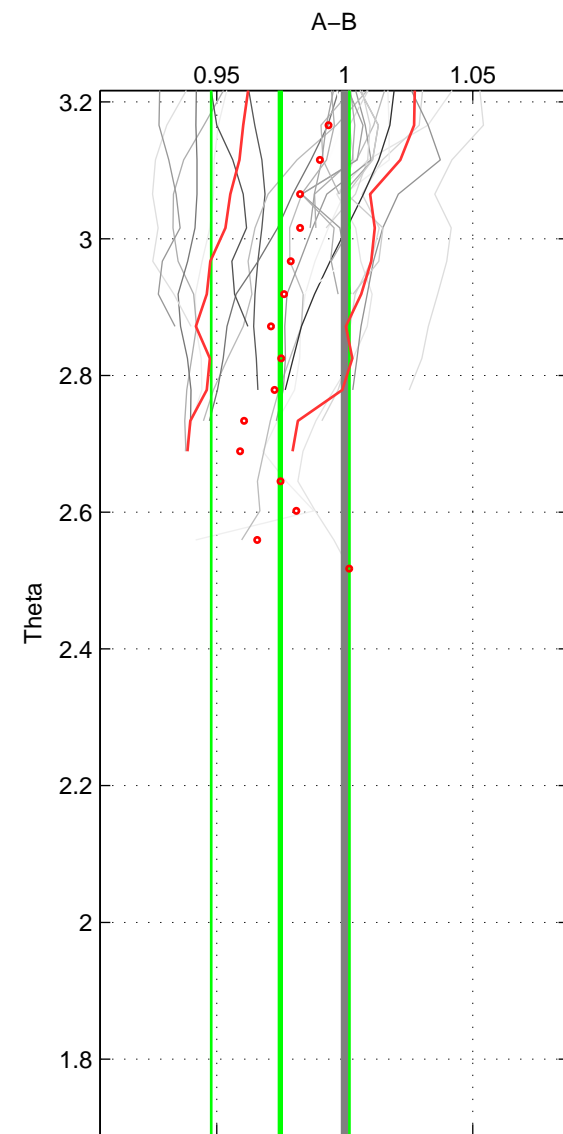

Cruise A (red). Date: Oct 2000 Cruisename: 285-64PE20000926

Cruise B (blue). Date: Jul 1990 Cruisename: 295-64TR19900701

\*\*\* "Favourite" values are means of spaces 1 2 3.

|        | Offset | O.StDev | Ratio | R.Stdev | Rating |
|--------|--------|---------|-------|---------|--------|
| SIGMA: | -0.443 | 0.389   | 0.973 | 0.023   | 3      |
| THETA: | -0.419 | 0.449   | 0.975 | 0.027   | 3      |
| DEPTH: | -0.298 | 0.300   | 0.982 | 0.018   | 3      |
| FAV. : | -0.387 | 0.380   | 0.977 | 0.023   | 3      |

Profiles of A: 10  
 Profiles of B: 7  
 Diff profs : 27  
 WMoffset (A-B): -0.44309  
 WMoffset stdev: 0.38918  
 WMratio (A/B): 0.97343  
 WMratio stdev: 0.023375

Quality (1-5): 3

Profiles of A: 10  
 Profiles of B: 7  
 Diff profs : 27  
 WMoffset (A-B): -0.41909  
 WMoffset stdev: 0.44904  
 WMratio (A/B): 0.97484  
 WMratio stdev: 0.027031

Quality (1-5): 3

Profiles of A: 10  
 Profiles of B: 7  
 Diff profs : 27  
 WMoffset (A-B): -0.29758  
 WMoffset stdev: 0.30049  
 WMratio (A/B): 0.98208  
 WMratio stdev: 0.018161

Quality (1-5): 3