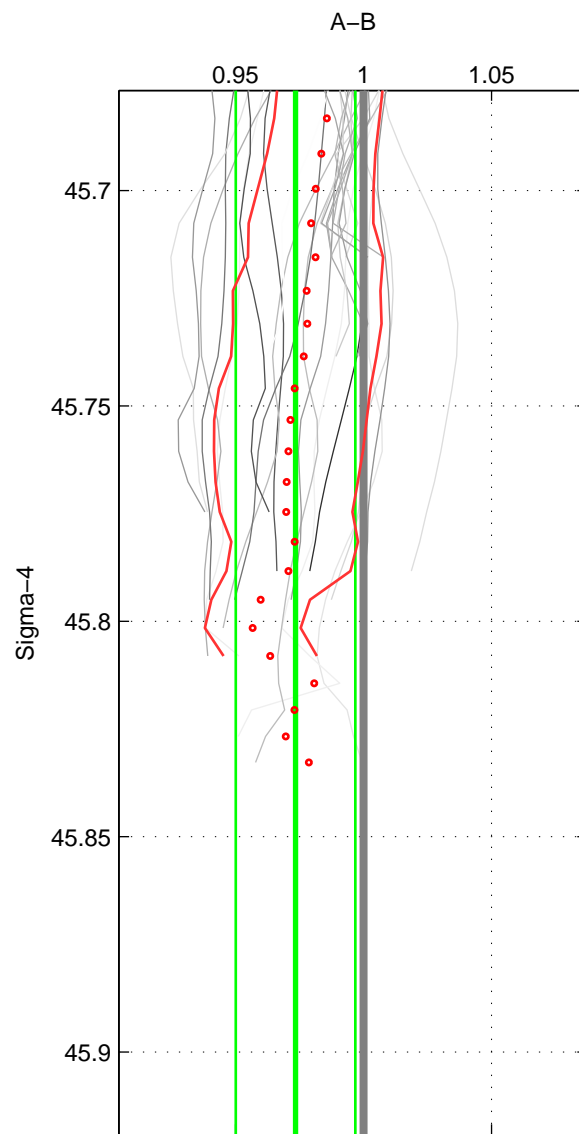

Cruise A (red). Date: Oct 2000 Cruisename: 285-64PE20000926

Cruise B (blue). Date: Jul 1990 Cruisename: 295-64TR19900701

\*\*\* "Favourite" values are means of spaces 1 2 3.

|        | Offset | O.StDev | Ratio | R.Stdev | Rating |
|--------|--------|---------|-------|---------|--------|
| SIGMA: | -0.443 | 0.389   | 0.973 | 0.023   | 3      |
| THETA: | -0.419 | 0.449   | 0.975 | 0.027   | 3      |
| DEPTH: | -0.298 | 0.300   | 0.982 | 0.018   | 3      |
| FAV. : | -0.387 | 0.380   | 0.977 | 0.023   | 3      |

Profiles of A: 10  
 Profiles of B: 7  
 Diff profs : 27  
 WMoffset (A-B): -0.44309  
 WMoffset stdev: 0.38918  
 WMratio (A/B): 0.97343  
 WMratio stdev: 0.023375

Quality (1-5): 3

Profiles of A: 10  
 Profiles of B: 7  
 Diff profs : 27  
 WMoffset (A-B): -0.41909  
 WMoffset stdev: 0.44904  
 WMratio (A/B): 0.97484  
 WMratio stdev: 0.027031

Quality (1-5): 3

Profiles of A: 10  
 Profiles of B: 7  
 Diff profs : 27  
 WMoffset (A-B): -0.29758  
 WMoffset stdev: 0.30049  
 WMratio (A/B): 0.98208  
 WMratio stdev: 0.018161

Quality (1-5): 3