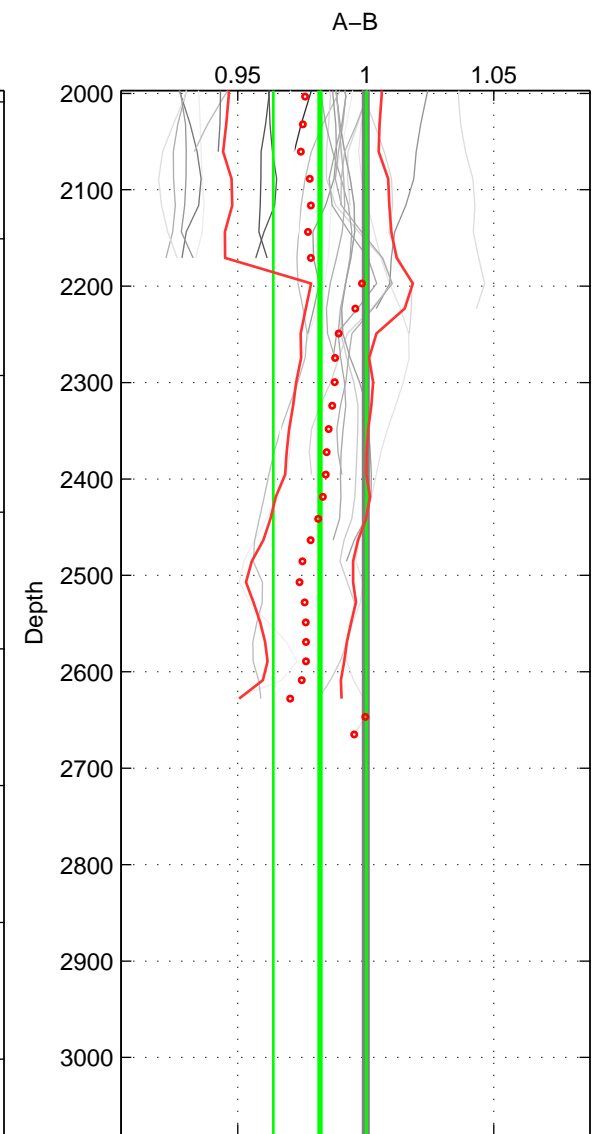

Cruise A (red). Date: Oct 2000 Cruisename: 285-64PE20000926

Cruise B (blue). Date: Jul 1990 Cruisename: 295-64TR19900701

\*\*\* "Favourite" values are means of spaces 1 2 3.

|        | Offset | O.StDev | Ratio | R.Stdev | Rating |
|--------|--------|---------|-------|---------|--------|
| SIGMA: | -0.443 | 0.389   | 0.973 | 0.023   | 3      |
| THETA: | -0.419 | 0.449   | 0.975 | 0.027   | 3      |
| DEPTH: | -0.298 | 0.300   | 0.982 | 0.018   | 3      |
| FAV. : | -0.387 | 0.380   | 0.977 | 0.023   | 3      |

Profiles of A: 10  
 Profiles of B: 7  
 Diff profs : 27  
 WMoffset (A-B): -0.44309  
 WMoffset stdev: 0.38918  
 WMratio (A/B): 0.97343  
 WMratio stdev: 0.023375

Quality (1-5): 3

Profiles of A: 10  
 Profiles of B: 7  
 Diff profs : 27  
 WMoffset (A-B): -0.41909  
 WMoffset stdev: 0.44904  
 WMratio (A/B): 0.97484  
 WMratio stdev: 0.027031

Quality (1-5): 3

Profiles of A: 10  
 Profiles of B: 7  
 Diff profs : 27  
 WMoffset (A-B): -0.29758  
 WMoffset stdev: 0.30049  
 WMratio (A/B): 0.98208  
 WMratio stdev: 0.018161

Quality (1-5): 3