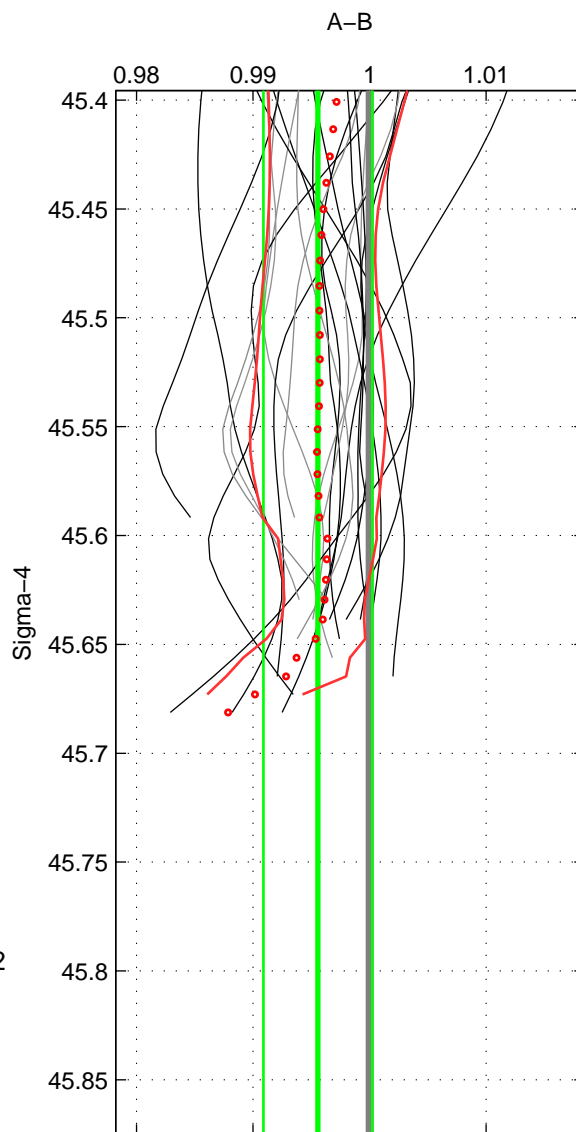

Cruise A (red). Date: Jul 2007 Cruisename: 716-49UP20070724

Cruise B (blue). Date: Feb 2008 Cruisename: 717-49UP20080122

\*\*\* "Favourite" values are those of space 1.

	Offset	O.StDev	Ratio	R.Stdev	Rating
SIGMA:	-0.174	0.184	0.996	0.005	5
THETA:	-0.193	0.140	0.995	0.004	4
DEPTH:	-0.141	0.019	0.996	0.000	3
FAV. :	-0.174	0.184	0.996	0.005	5

Profiles of A: 14  
 Profiles of B: 17  
 Diff profs : 21  
 WMoffset (A-B): -0.17449  
 WMoffset stdev: 0.18363  
 WMratio (A/B): 0.99556  
 WMratio stdev: 0.0046707

Quality (1-5): 5

Profiles of A: 14  
 Profiles of B: 17  
 Diff profs : 21  
 WMoffset (A-B): -0.19298  
 WMoffset stdev: 0.14022  
 WMratio (A/B): 0.99506  
 WMratio stdev: 0.003547

Quality (1-5): 4

Profiles of A: 14  
 Profiles of B: 17  
 Diff profs : 21  
 WMoffset (A-B): -0.14115  
 WMoffset stdev: 0.018773  
 WMratio (A/B): 0.9964  
 WMratio stdev: 0.00049415

Quality (1-5): 3

Please note that statistics are bad.