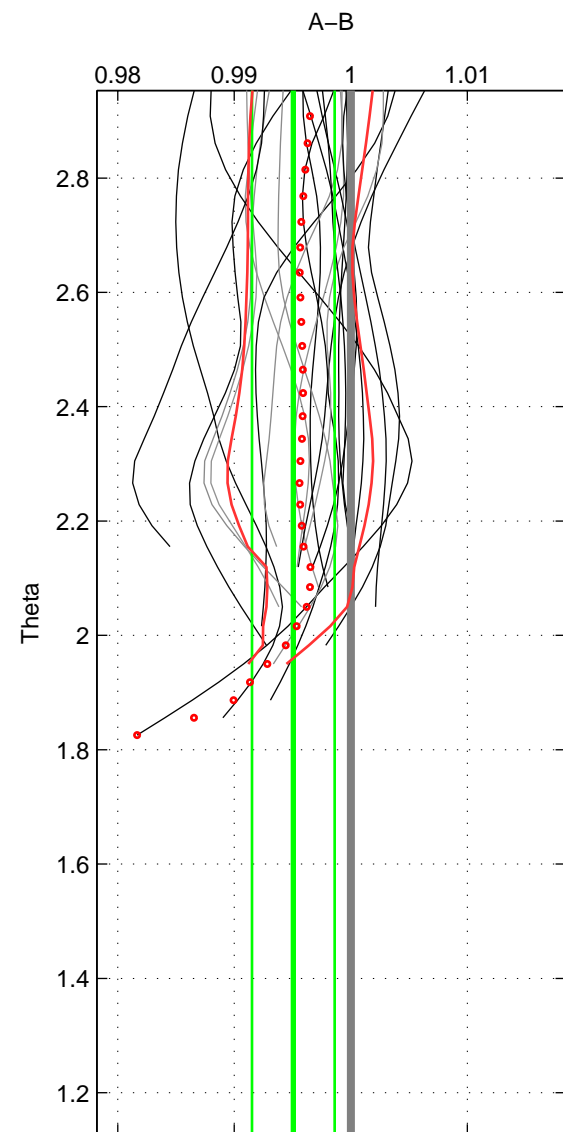

Cruise A (red). Date: Jul 2007 Cruisename: 716-49UP20070724

Cruise B (blue). Date: Feb 2008 Cruisename: 717-49UP20080122

\*\*\* "Favourite" values are those of space 1.

	Offset	O.StDev	Ratio	R.Stdev	Rating
SIGMA:	-0.174	0.184	0.996	0.005	5
THETA:	-0.193	0.140	0.995	0.004	4
DEPTH:	-0.141	0.019	0.996	0.000	3
FAV. :	-0.174	0.184	0.996	0.005	5

Profiles of A: 14  
 Profiles of B: 17  
 Diff profs : 21  
 WMoffset (A-B): -0.17449  
 WMoffset stdev: 0.18363  
 WMratio (A/B): 0.99556  
 WMratio stdev: 0.0046707

Quality (1-5): 5

Profiles of A: 14  
 Profiles of B: 17  
 Diff profs : 21  
 WMoffset (A-B): -0.19298  
 WMoffset stdev: 0.14022  
 WMratio (A/B): 0.99506  
 WMratio stdev: 0.003547

Quality (1-5): 4

Profiles of A: 14  
 Profiles of B: 17  
 Diff profs : 21  
 WMoffset (A-B): -0.14115  
 WMoffset stdev: 0.018773  
 WMratio (A/B): 0.9964  
 WMratio stdev: 0.00049415

Quality (1-5): 3

Please note that statistics are bad.