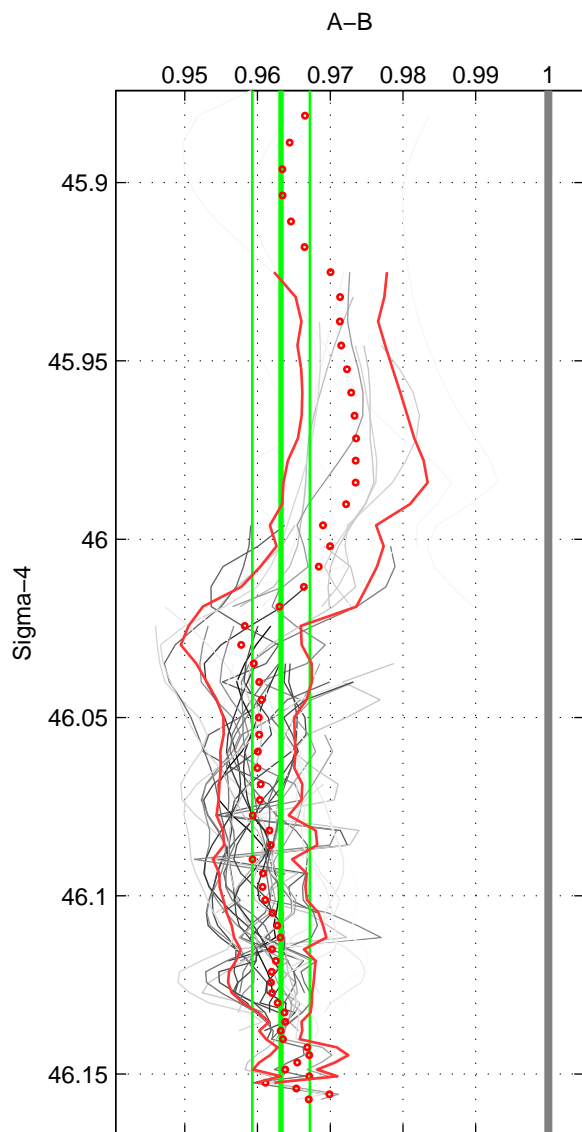

Cruise A (red). Date: Dec 2010 Cruisename: 130-06AQ20101128

Cruise B (blue). Date: Feb 1990 Cruisename: 138-06MT19900123

\*\*\* "Favourite" values are means of spaces 1 2 3.

	Offset	O.StDev	Ratio	R.Stdev	Rating
SIGMA:	-1.219	0.134	0.963	0.004	5
THETA:	-1.206	0.136	0.964	0.004	5
DEPTH:	-1.188	0.163	0.964	0.005	5
FAV. :	-1.205	0.144	0.964	0.004	5

Profiles of A: 15  
 Profiles of B: 10  
 Diff profs : 45  
 WMoffset (A-B): -1.2191  
 WMoffset stdev: 0.13418  
 WMratio (A/B): 0.96325  
 WMratio stdev: 0.0039463

Quality (1-5): 5

Profiles of A: 15  
 Profiles of B: 10  
 Diff profs : 45  
 WMoffset (A-B): -1.2062  
 WMoffset stdev: 0.13551  
 WMratio (A/B): 0.96366  
 WMratio stdev: 0.0040275

Quality (1-5): 5

Profiles of A: 15  
 Profiles of B: 10  
 Diff profs : 45  
 WMoffset (A-B): -1.1883  
 WMoffset stdev: 0.16333  
 WMratio (A/B): 0.96414  
 WMratio stdev: 0.0048692

Quality (1-5): 5