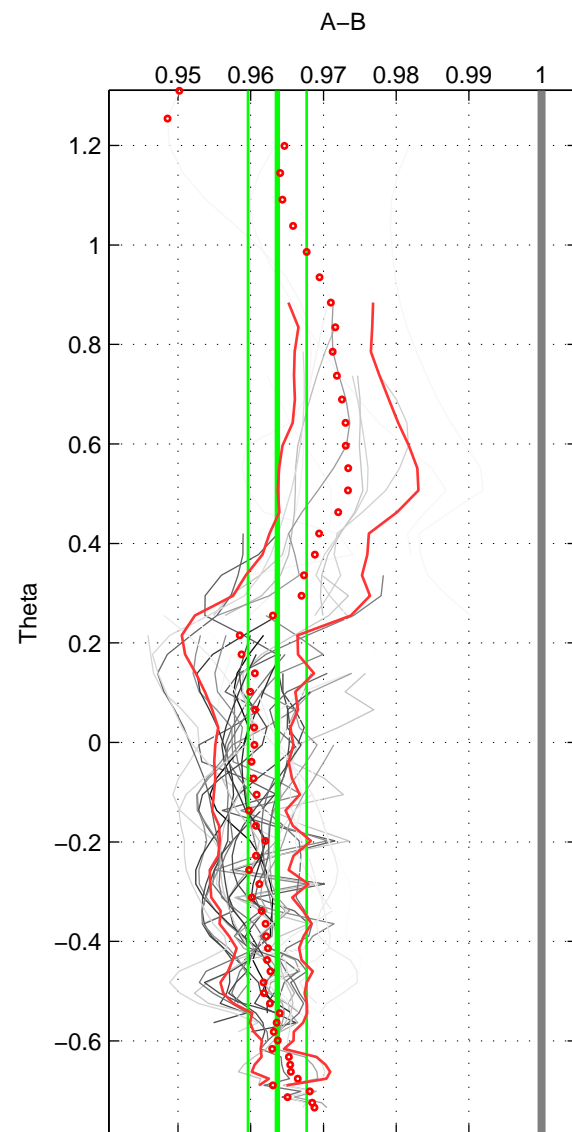

Cruise A (red). Date: Dec 2010 Cruisename: 130-06AQ20101128

Cruise B (blue). Date: Feb 1990 Cruisename: 138-06MT19900123

\*\*\* "Favourite" values are means of spaces 1 2 3.

	Offset	O.StDev	Ratio	R.Stdev	Rating
SIGMA:	-1.219	0.134	0.963	0.004	5
THETA:	-1.206	0.136	0.964	0.004	5
DEPTH:	-1.188	0.163	0.964	0.005	5
FAV. :	-1.205	0.144	0.964	0.004	5

Profiles of A: 15  
 Profiles of B: 10  
 Diff profs : 45  
 WMoffset (A-B): -1.2191  
 WMoffset stdev: 0.13418  
 WMratio (A/B): 0.96325  
 WMratio stdev: 0.0039463

Quality (1-5): 5

Profiles of A: 15  
 Profiles of B: 10  
 Diff profs : 45  
 WMoffset (A-B): -1.2062  
 WMoffset stdev: 0.13551  
 WMratio (A/B): 0.96366  
 WMratio stdev: 0.0040275

Quality (1-5): 5

Profiles of A: 15  
 Profiles of B: 10  
 Diff profs : 45  
 WMoffset (A-B): -1.1883  
 WMoffset stdev: 0.16333  
 WMratio (A/B): 0.96414  
 WMratio stdev: 0.0048692

Quality (1-5): 5