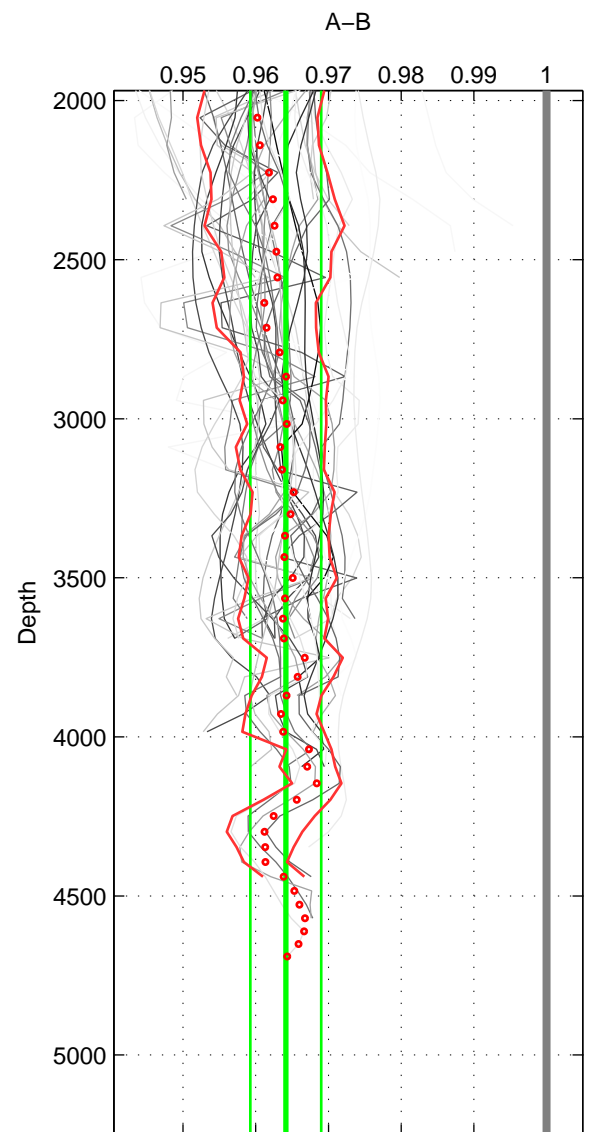

Cruise A (red). Date: Dec 2010 Cruisename: 130-06AQ20101128

Cruise B (blue). Date: Feb 1990 Cruisename: 138-06MT19900123

\*\*\* "Favourite" values are means of spaces 1 2 3.

	Offset	O.StDev	Ratio	R.Stdev	Rating
SIGMA:	-1.219	0.134	0.963	0.004	5
THETA:	-1.206	0.136	0.964	0.004	5
DEPTH:	-1.188	0.163	0.964	0.005	5
FAV. :	-1.205	0.144	0.964	0.004	5

Profiles of A: 15  
 Profiles of B: 10  
 Diff profs : 45  
 WMoffset (A-B): -1.2191  
 WMoffset stdev: 0.13418  
 WMratio (A/B): 0.96325  
 WMratio stdev: 0.0039463

Quality (1-5): 5

Profiles of A: 15  
 Profiles of B: 10  
 Diff profs : 45  
 WMoffset (A-B): -1.2062  
 WMoffset stdev: 0.13551  
 WMratio (A/B): 0.96366  
 WMratio stdev: 0.0040275

Quality (1-5): 5

Profiles of A: 15  
 Profiles of B: 10  
 Diff profs : 45  
 WMoffset (A-B): -1.1883  
 WMoffset stdev: 0.16333  
 WMratio (A/B): 0.96414  
 WMratio stdev: 0.0048692

Quality (1-5): 5