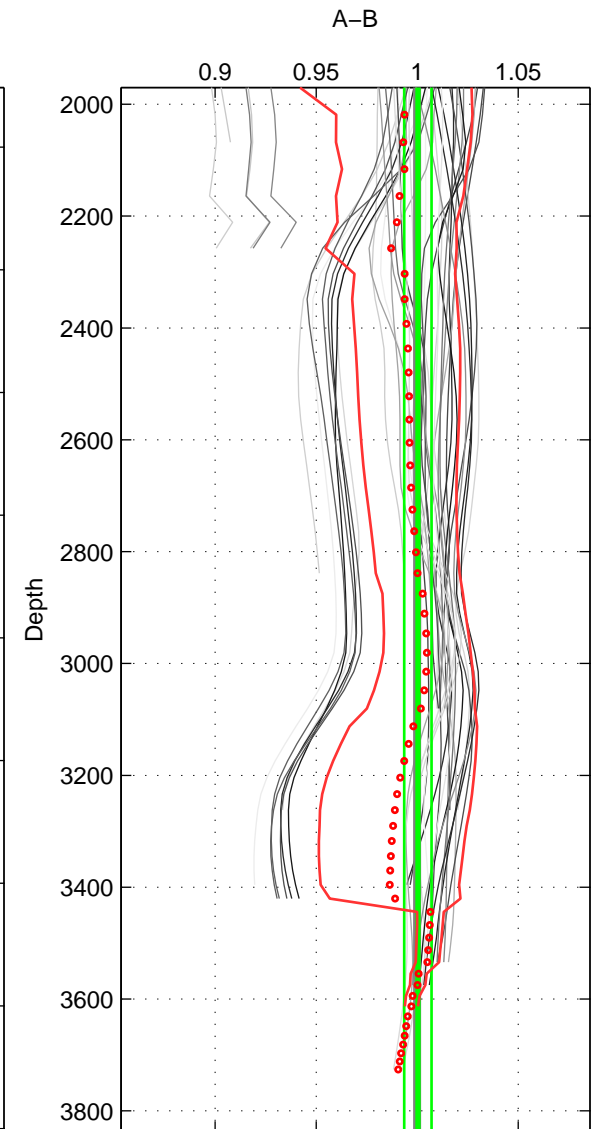

Cruise A (red). Date: Jan 2011 Cruisename: 340-09AR20110104

Cruise B (blue). Date: Apr 1993 Cruisename: 396-09AR19930404

\*\*\* "Favourite" values are means of spaces 1 2 3.

	Offset	O.StDev	Ratio	R.Stdev	Rating
SIGMA:	-0.063	0.621	0.998	0.020	5
THETA:	-1.704	0.417	0.947	0.012	5
DEPTH:	0.011	0.213	1.000	0.007	5
FAV.:	-0.585	0.417	0.982	0.013	5

Profiles of A: 11  
 Profiles of B: 7  
 Diff profs: 45  
 WMoffset (A-B): -0.063433  
 WMoffset stdev: 0.62078  
 WMratio (A/B): 0.99793  
 WMratio stdev: 0.019514

Quality (1-5): 5

Profiles of A: 11  
 Profiles of B: 7  
 Diff profs: 45  
 WMoffset (A-B): -1.7036  
 WMoffset stdev: 0.41684  
 WMratio (A/B): 0.94745  
 WMratio stdev: 0.012316

Quality (1-5): 5

Profiles of A: 11  
 Profiles of B: 7  
 Diff profs: 45  
 WMoffset (A-B): 0.010692  
 WMoffset stdev: 0.21285  
 WMratio (A/B): 1.0004  
 WMratio stdev: 0.0067499

Quality (1-5): 5