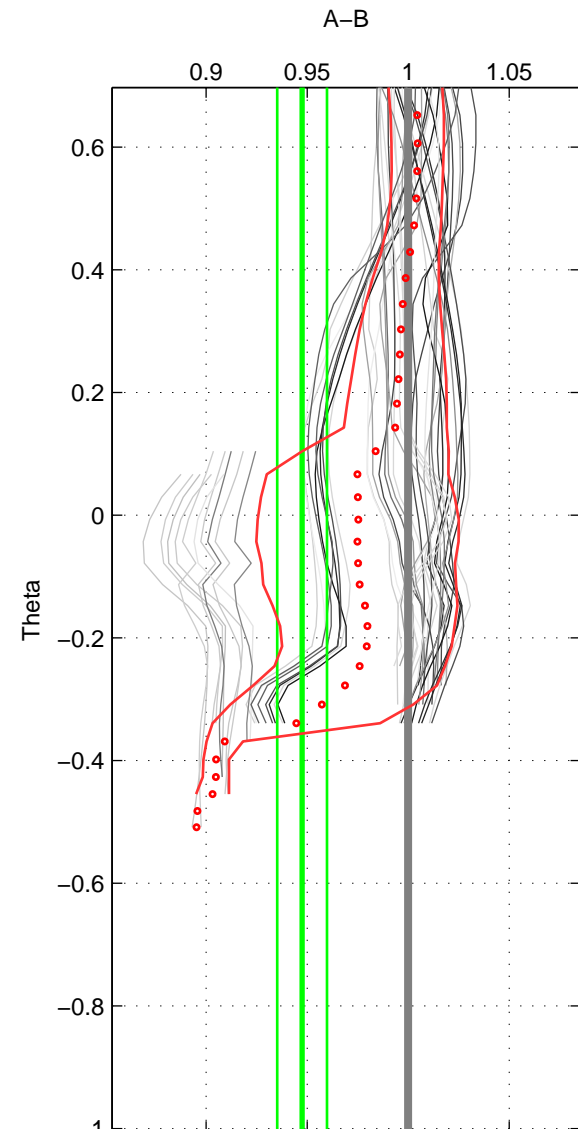

Cruise A (red). Date: Jan 2011 Cruisename: 340-09AR20110104

Cruise B (blue). Date: Apr 1993 Cruisename: 396-09AR19930404

\*\*\* "Favourite" values are means of spaces 1 2 3.

	Offset	O.StDev	Ratio	R.Stdev	Rating
SIGMA:	-0.063	0.621	0.998	0.020	5
THETA:	-1.704	0.417	0.947	0.012	5
DEPTH:	0.011	0.213	1.000	0.007	5
FAV.:	-0.585	0.417	0.982	0.013	5

Profiles of A: 11  
 Profiles of B: 7  
 Diff profs: 45  
 WMoffset (A-B): -0.063433  
 WMoffset stdev: 0.62078  
 WMratio (A/B): 0.99793  
 WMratio stdev: 0.019514

Quality (1-5): 5

Profiles of A: 11  
 Profiles of B: 7  
 Diff profs: 45  
 WMoffset (A-B): -1.7036  
 WMoffset stdev: 0.41684  
 WMratio (A/B): 0.94745  
 WMratio stdev: 0.012316

Quality (1-5): 5

Profiles of A: 11  
 Profiles of B: 7  
 Diff profs: 45  
 WMoffset (A-B): 0.010692  
 WMoffset stdev: 0.21285  
 WMratio (A/B): 1.0004  
 WMratio stdev: 0.0067499

Quality (1-5): 5