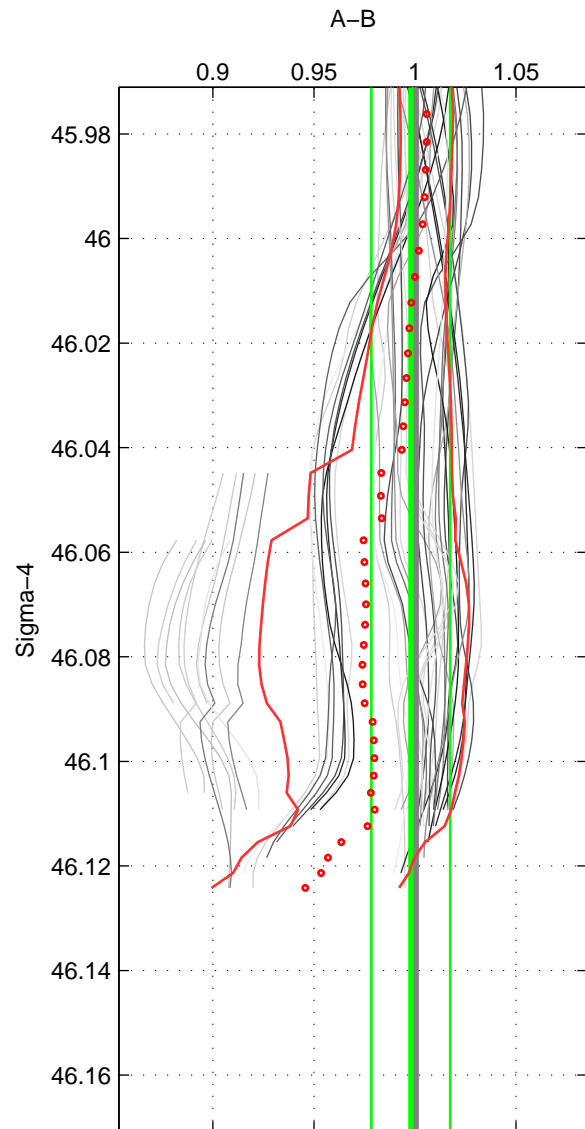

Cruise A (red). Date: Jan 2011 Cruisename: 340-09AR20110104

Cruise B (blue). Date: Apr 1993 Cruisename: 396-09AR19930404

\*\*\* "Favourite" values are means of spaces 1 2 3.

	Offset	O.StDev	Ratio	R.Stdev	Rating
SIGMA:	-0.063	0.621	0.998	0.020	5
THETA:	-1.704	0.417	0.947	0.012	5
DEPTH:	0.011	0.213	1.000	0.007	5
FAV.:	-0.585	0.417	0.982	0.013	5

Profiles of A: 11  
 Profiles of B: 7  
 Diff profs: 45  
 WMoffset (A-B): -0.063433  
 WMoffset stdev: 0.62078  
 WMratio (A/B): 0.99793  
 WMratio stdev: 0.019514

Quality (1-5): 5

Profiles of A: 11  
 Profiles of B: 7  
 Diff profs: 45  
 WMoffset (A-B): -1.7036  
 WMoffset stdev: 0.41684  
 WMratio (A/B): 0.94745  
 WMratio stdev: 0.012316

Quality (1-5): 5

Profiles of A: 11  
 Profiles of B: 7  
 Diff profs: 45  
 WMoffset (A-B): 0.010692  
 WMoffset stdev: 0.21285  
 WMratio (A/B): 1.0004  
 WMratio stdev: 0.0067499

Quality (1-5): 5