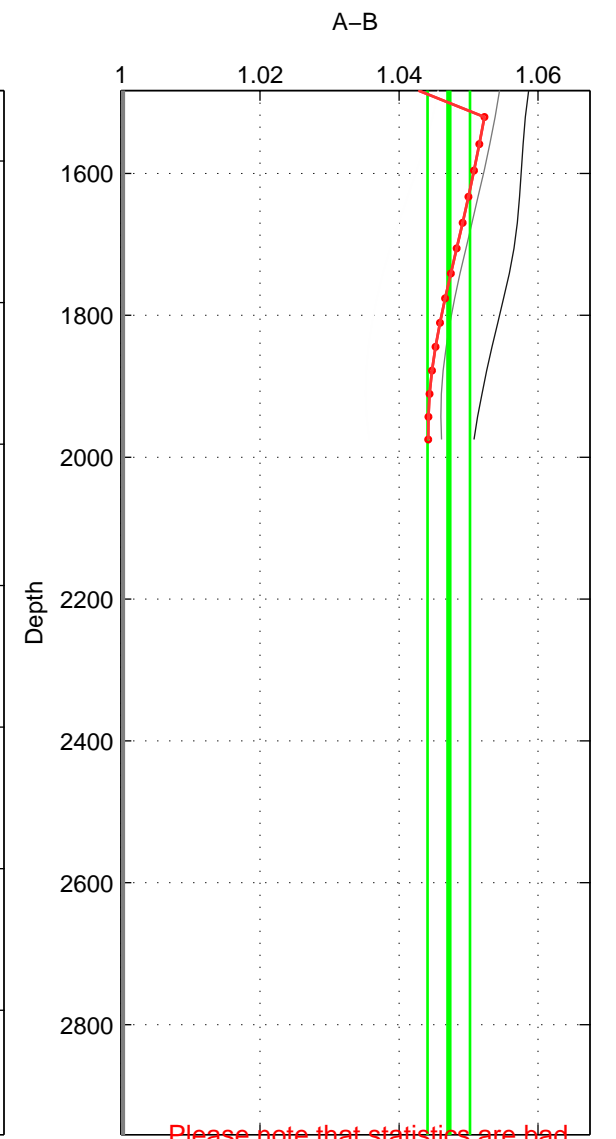

Cruise A (red). Date: Aug 1998 Cruisename: 567-49HO19980718

Cruise B (blue). Date: Jun 1997 Cruisename: 681-49UP19970530

\*\*\* "Favourite" values are those of space 2.

	Offset	O.StDev	Ratio	R.Stdev	Rating
SIGMA:	1.786	0.091	1.043	0.002	1
THETA:	1.631	0.354	1.040	0.009	2
DEPTH:	1.929	0.144	1.047	0.003	1
FAV.:	1.631	0.354	1.040	0.009	2

Please note that statistics are bad.

Profiles of A: 4  
 Profiles of B: 4  
 Diff profs : 7  
 WMoffset (A-B): 1.7857  
 WMoffset stdev: 0.090526  
 WMratio (A/B): 1.0433  
 WMratio stdev: 0.0018279

Quality (1-5): 1

Profiles of A: 4  
 Profiles of B: 4  
 Diff profs : 7  
 WMoffset (A-B): 1.6307  
 WMoffset stdev: 0.35383  
 WMratio (A/B): 1.0399  
 WMratio stdev: 0.0088427

Quality (1-5): 2

Please note that statistics are bad.

Profiles of A: 4  
 Profiles of B: 4  
 Diff profs : 7  
 WMoffset (A-B): 1.9291  
 WMoffset stdev: 0.14413  
 WMratio (A/B): 1.0472  
 WMratio stdev: 0.0030445

Quality (1-5): 1