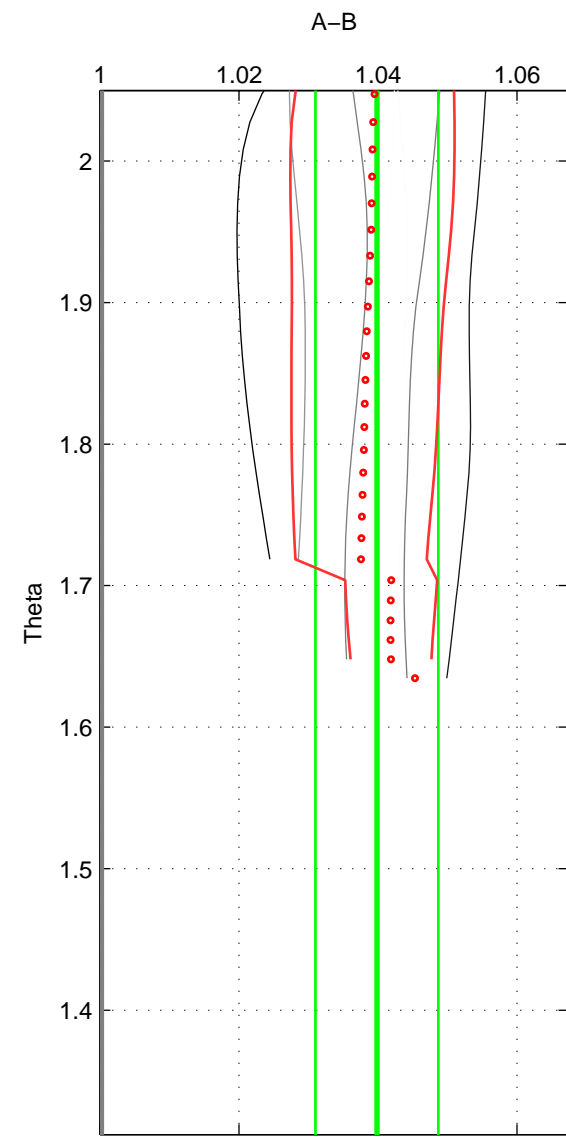

Cruise A (red). Date: Aug 1998 Cruisename: 567-49HO19980718

Cruise B (blue). Date: Jun 1997 Cruisename: 681-49UP19970530

\*\*\* "Favourite" values are those of space 2.

	Offset	O.StDev	Ratio	R.Stdev	Rating
SIGMA:	1.786	0.091	1.043	0.002	1
THETA:	1.631	0.354	1.040	0.009	2
DEPTH:	1.929	0.144	1.047	0.003	1
FAV.:	1.631	0.354	1.040	0.009	2

Please note that statistics are bad.

Profiles of A: 4  
 Profiles of B: 4  
 Diff profs : 7  
 WMoffset (A-B): 1.7857  
 WMoffset stdev: 0.090526  
 WMratio (A/B): 1.0433  
 WMratio stdev: 0.0018279

Quality (1-5): 1

Profiles of A: 4  
 Profiles of B: 4  
 Diff profs : 7  
 WMoffset (A-B): 1.6307  
 WMoffset stdev: 0.35383  
 WMratio (A/B): 1.0399  
 WMratio stdev: 0.0088427

Quality (1-5): 2

Please note that statistics are bad.

Profiles of A: 4  
 Profiles of B: 4  
 Diff profs : 7  
 WMoffset (A-B): 1.9291  
 WMoffset stdev: 0.14413  
 WMratio (A/B): 1.0472  
 WMratio stdev: 0.0030445

Quality (1-5): 1