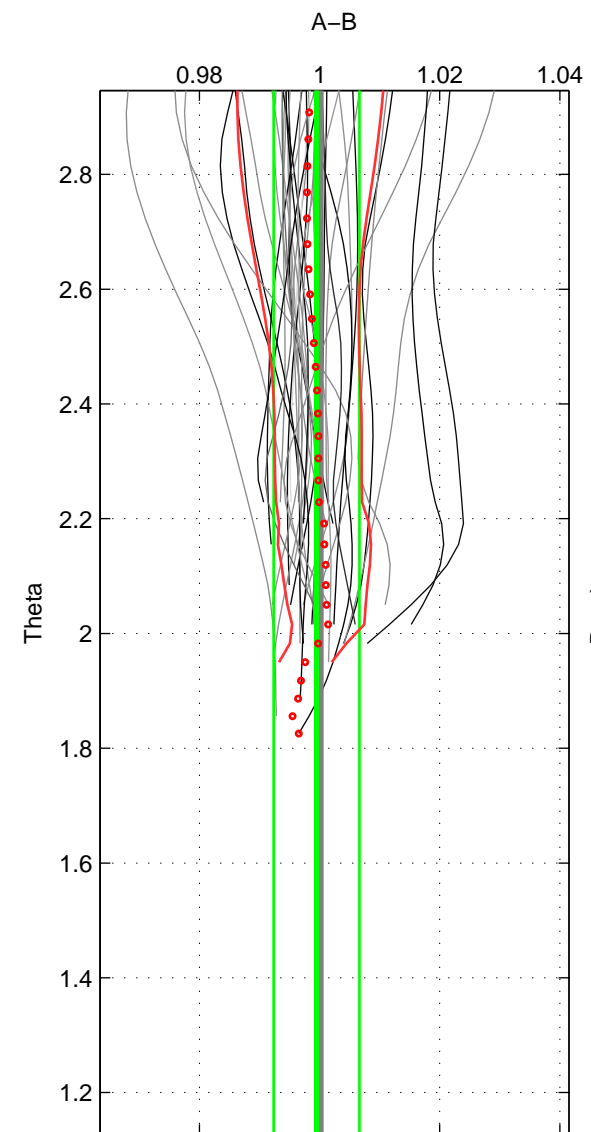

Cruise A (red). Date: Nov 2002 Cruisename: 659-49UF20021031

Cruise B (blue). Date: Feb 2008 Cruisename: 717-49UP20080122

*** "Favourite" values are means of spaces 1 2.

	Offset	O.StDev	Ratio	R.Stdev	Rating
SIGMA:	-0.076	0.162	0.998	0.004	5
THETA:	-0.019	0.280	0.999	0.007	5
DEPTH:	-0.049	0.016	0.999	0.000	3
FAV. :	-0.047	0.221	0.999	0.006	5

Profiles of A: 22
 Profiles of B: 17
 Diff profs : 37
 WMoffset (A-B): -0.075693
 WMoffset stdev: 0.16151
 WMratio (A/B): 0.99805
 WMratio stdev: 0.0041744

Quality (1-5): 5

Profiles of A: 22
 Profiles of B: 17
 Diff profs : 37
 WMoffset (A-B): -0.01924
 WMoffset stdev: 0.27997
 WMratio (A/B): 0.99949
 WMratio stdev: 0.0071379

Quality (1-5): 5

Profiles of A: 22
 Profiles of B: 17
 Diff profs : 37
 WMoffset (A-B): -0.049284
 WMoffset stdev: 0.015716
 WMratio (A/B): 0.99873
 WMratio stdev: 0.0004036

Quality (1-5): 3

Please note that statistics are bad.