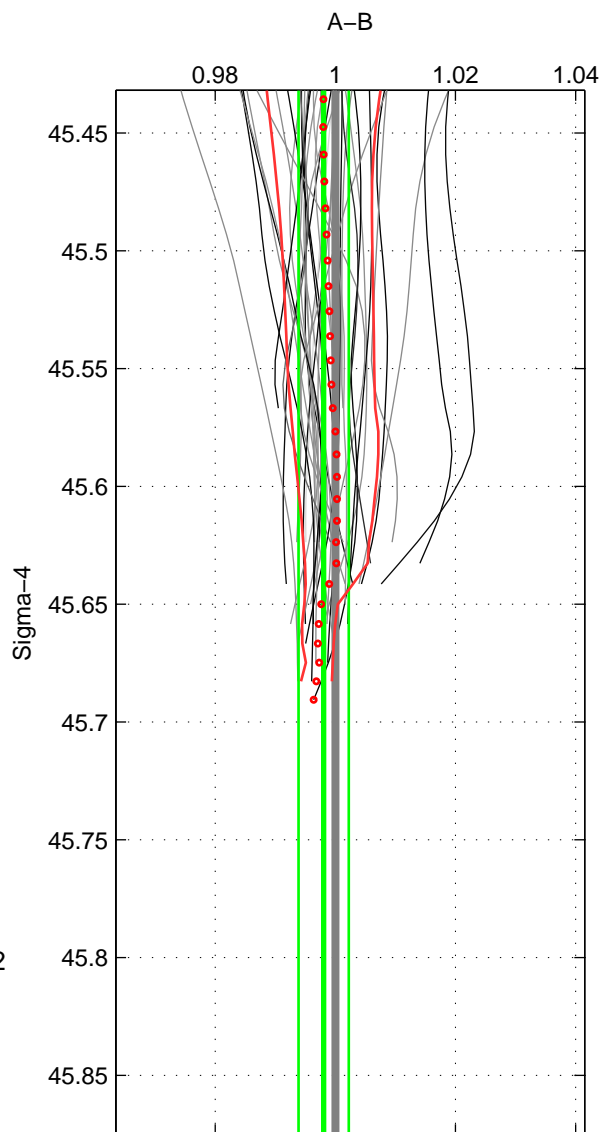

Cruise A (red). Date: Nov 2002 Cruisename: 659-49UF20021031

Cruise B (blue). Date: Feb 2008 Cruisename: 717-49UP20080122

*** "Favourite" values are means of spaces 1 2.

	Offset	O.StDev	Ratio	R.Stdev	Rating
SIGMA:	-0.076	0.162	0.998	0.004	5
THETA:	-0.019	0.280	0.999	0.007	5
DEPTH:	-0.049	0.016	0.999	0.000	3
FAV. :	-0.047	0.221	0.999	0.006	5

Profiles of A: 22
 Profiles of B: 17
 Diff profs : 37
 WMoffset (A-B): -0.075693
 WMoffset stdev: 0.16151
 WMratio (A/B): 0.99805
 WMratio stdev: 0.0041744

Quality (1-5): 5

Profiles of A: 22
 Profiles of B: 17
 Diff profs : 37
 WMoffset (A-B): -0.01924
 WMoffset stdev: 0.27997
 WMratio (A/B): 0.99949
 WMratio stdev: 0.0071379

Quality (1-5): 5

Profiles of A: 22
 Profiles of B: 17
 Diff profs : 37
 WMoffset (A-B): -0.049284
 WMoffset stdev: 0.015716
 WMratio (A/B): 0.99873
 WMratio stdev: 0.0004036

Quality (1-5): 3

Please note that statistics are bad.