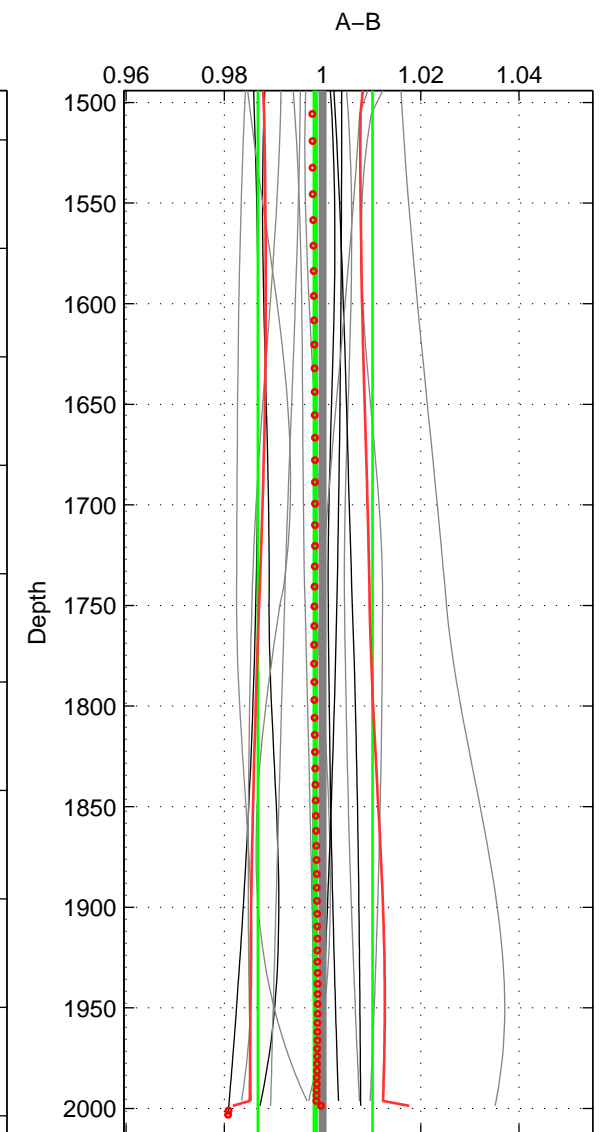

Cruise A (red). Date: Jun 1997 Cruisename: 681-49UP19970530

Cruise B (blue). Date: Jun 1998 Cruisename: 684-49UP19980609

\*\*\* "Favourite" values are means of spaces 1 2 3.

|        | Offset | O.StDev | Ratio | R.Stdev | Rating |
|--------|--------|---------|-------|---------|--------|
| SIGMA: | -0.059 | 0.450   | 0.999 | 0.011   | 4      |
| THETA: | -0.050 | 0.441   | 0.999 | 0.011   | 4      |
| DEPTH: | -0.063 | 0.482   | 0.998 | 0.012   | 4      |
| FAV. : | -0.057 | 0.457   | 0.999 | 0.011   | 4      |

Profiles of A: 8  
 Profiles of B: 16  
 Diff profs : 15  
 WMoffset (A-B): -0.059219  
 WMoffset stdev: 0.44964  
 WMratio (A/B): 0.99864  
 WMratio stdev: 0.010811

Quality (1-5): 4

Profiles of A: 8  
 Profiles of B: 16  
 Diff profs : 15  
 WMoffset (A-B): -0.050268  
 WMoffset stdev: 0.44079  
 WMratio (A/B): 0.99885  
 WMratio stdev: 0.010596

Quality (1-5): 4

Profiles of A: 8  
 Profiles of B: 16  
 Diff profs : 15  
 WMoffset (A-B): -0.063004  
 WMoffset stdev: 0.48187  
 WMratio (A/B): 0.99849  
 WMratio stdev: 0.011692

Quality (1-5): 4