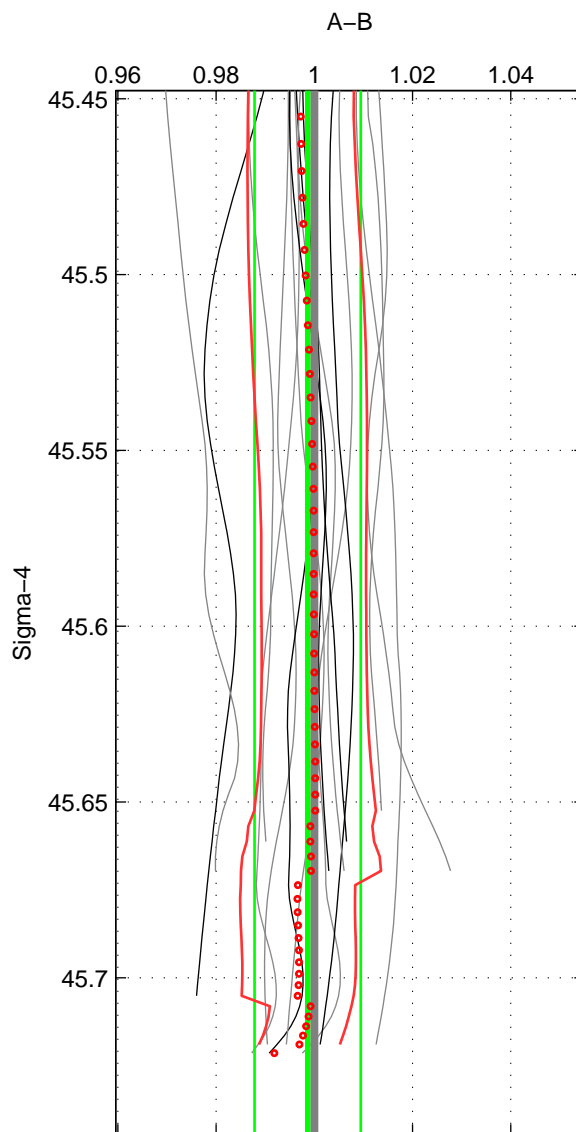

Cruise A (red). Date: Jun 1997 Cruisename: 681-49UP19970530

Cruise B (blue). Date: Jun 1998 Cruisename: 684-49UP19980609

\*\*\* "Favourite" values are means of spaces 1 2 3.

|        | Offset | O.StDev | Ratio | R.Stdev | Rating |
|--------|--------|---------|-------|---------|--------|
| SIGMA: | -0.059 | 0.450   | 0.999 | 0.011   | 4      |
| THETA: | -0.050 | 0.441   | 0.999 | 0.011   | 4      |
| DEPTH: | -0.063 | 0.482   | 0.998 | 0.012   | 4      |
| FAV. : | -0.057 | 0.457   | 0.999 | 0.011   | 4      |

Profiles of A: 8  
 Profiles of B: 16  
 Diff profs : 15  
 WMoffset (A-B): -0.059219  
 WMoffset stdev: 0.44964  
 WMratio (A/B): 0.99864  
 WMratio stdev: 0.010811

Quality (1-5): 4

Profiles of A: 8  
 Profiles of B: 16  
 Diff profs : 15  
 WMoffset (A-B): -0.050268  
 WMoffset stdev: 0.44079  
 WMratio (A/B): 0.99885  
 WMratio stdev: 0.010596

Quality (1-5): 4

Profiles of A: 8  
 Profiles of B: 16  
 Diff profs : 15  
 WMoffset (A-B): -0.063004  
 WMoffset stdev: 0.48187  
 WMratio (A/B): 0.99849  
 WMratio stdev: 0.011692

Quality (1-5): 4