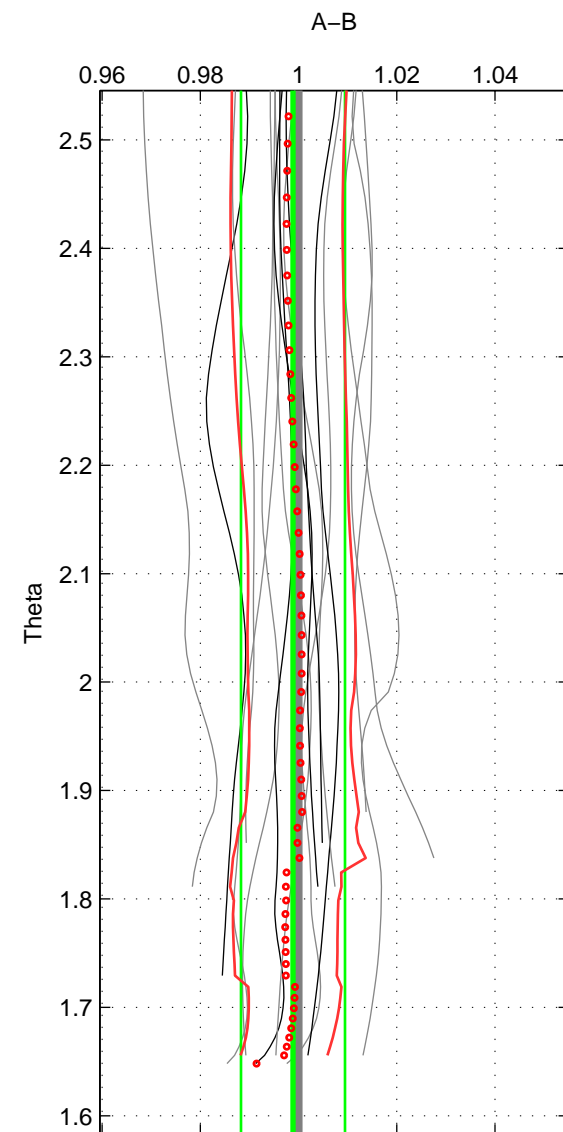

Cruise A (red). Date: Jun 1997 Cruisename: 681-49UP19970530

Cruise B (blue). Date: Jun 1998 Cruisename: 684-49UP19980609

\*\*\* "Favourite" values are means of spaces 1 2 3.

|        | Offset | O.StDev | Ratio | R.Stdev | Rating |
|--------|--------|---------|-------|---------|--------|
| SIGMA: | -0.059 | 0.450   | 0.999 | 0.011   | 4      |
| THETA: | -0.050 | 0.441   | 0.999 | 0.011   | 4      |
| DEPTH: | -0.063 | 0.482   | 0.998 | 0.012   | 4      |
| FAV. : | -0.057 | 0.457   | 0.999 | 0.011   | 4      |

Profiles of A: 8  
 Profiles of B: 16  
 Diff profs : 15  
 WMoffset (A-B): -0.059219  
 WMoffset stdev: 0.44964  
 WMratio (A/B): 0.99864  
 WMratio stdev: 0.010811

Quality (1-5): 4

Profiles of A: 8  
 Profiles of B: 16  
 Diff profs : 15  
 WMoffset (A-B): -0.050268  
 WMoffset stdev: 0.44079  
 WMratio (A/B): 0.99885  
 WMratio stdev: 0.010596

Quality (1-5): 4

Profiles of A: 8  
 Profiles of B: 16  
 Diff profs : 15  
 WMoffset (A-B): -0.063004  
 WMoffset stdev: 0.48187  
 WMratio (A/B): 0.99849  
 WMratio stdev: 0.011692

Quality (1-5): 4