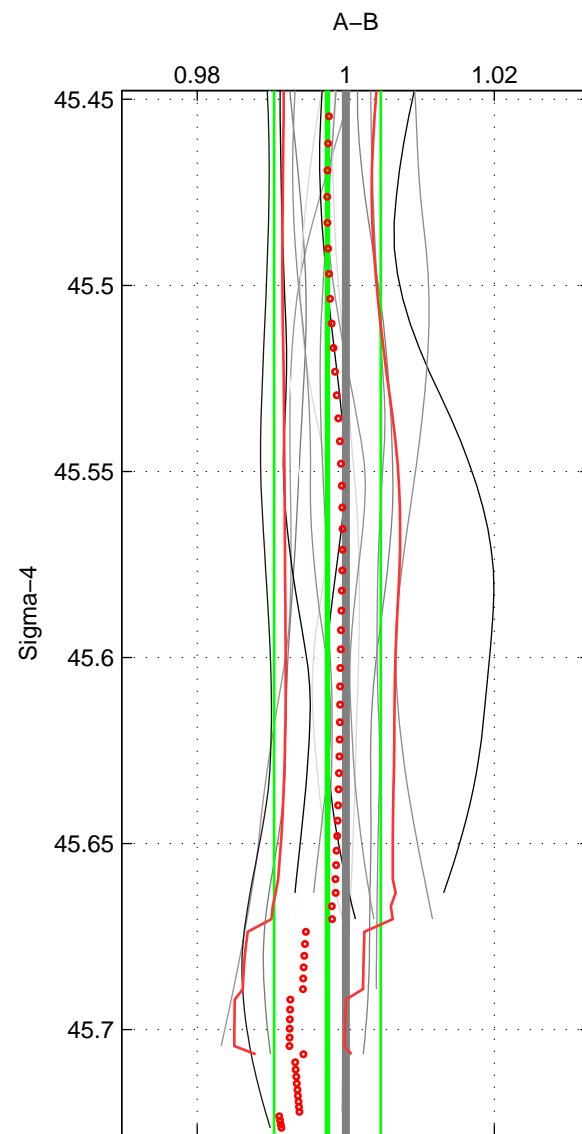

Cruise A (red). Date: Jun 1997 Cruisename: 681-49UP19970530

Cruise B (blue). Date: Jun 2005 Cruisename: 707-49UP20050615

*** "Favourite" values are means of spaces 1 2 3.

	Offset	O.StDev	Ratio	R.Stdev	Rating
SIGMA:	-0.106	0.300	0.998	0.007	4
THETA:	-0.076	0.320	0.998	0.008	4
DEPTH:	-0.066	0.373	0.998	0.009	4
FAV. :	-0.082	0.331	0.998	0.008	4

Profiles of A: 8
 Profiles of B: 18
 Diff profs : 15
 WMoffset (A-B): -0.10558
 WMoffset stdev: 0.30048
 WMratio (A/B): 0.99752
 WMratio stdev: 0.0071782

Quality (1-5): 4

Profiles of A: 8
 Profiles of B: 18
 Diff profs : 15
 WMoffset (A-B): -0.075534
 WMoffset stdev: 0.32037
 WMratio (A/B): 0.99824
 WMratio stdev: 0.0076431

Quality (1-5): 4

Profiles of A: 8
 Profiles of B: 18
 Diff profs : 15
 WMoffset (A-B): -0.065663
 WMoffset stdev: 0.37271
 WMratio (A/B): 0.99838
 WMratio stdev: 0.0090209

Quality (1-5): 4