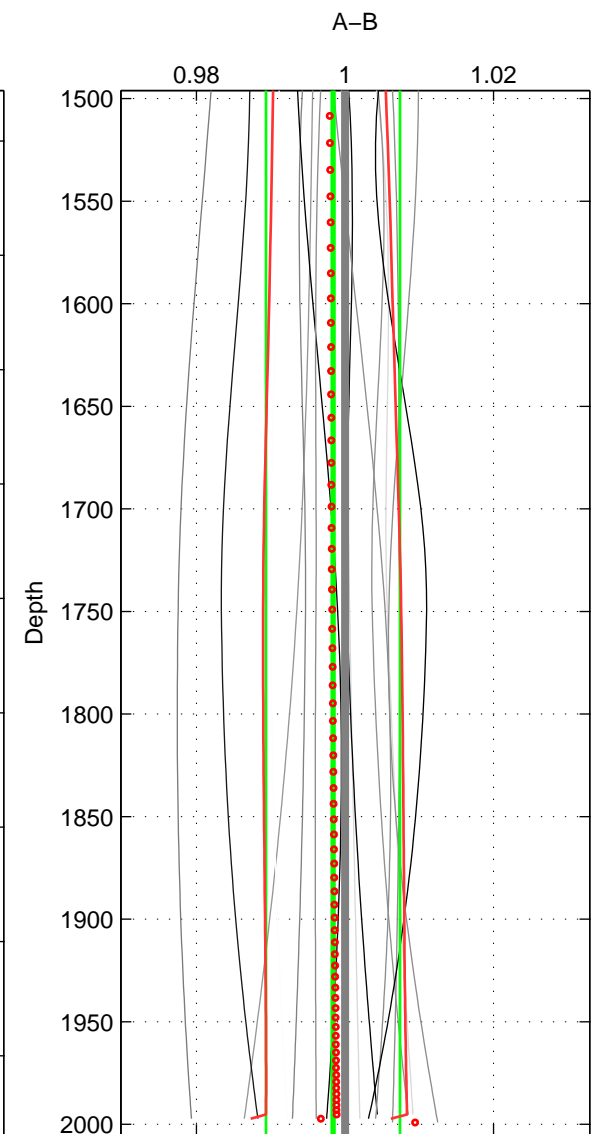

Cruise A (red). Date: Jun 1997 Cruisename: 681-49UP19970530

Cruise B (blue). Date: Jun 2005 Cruisename: 707-49UP20050615

*** "Favourite" values are means of spaces 1 2 3.

	Offset	O.StDev	Ratio	R.Stdev	Rating
SIGMA:	-0.106	0.300	0.998	0.007	4
THETA:	-0.076	0.320	0.998	0.008	4
DEPTH:	-0.066	0.373	0.998	0.009	4
FAV. :	-0.082	0.331	0.998	0.008	4

Profiles of A: 8
 Profiles of B: 18
 Diff profs : 15
 WMoffset (A-B): -0.10558
 WMoffset stdev: 0.30048
 WMratio (A/B): 0.99752
 WMratio stdev: 0.0071782

Quality (1-5): 4

Profiles of A: 8
 Profiles of B: 18
 Diff profs : 15
 WMoffset (A-B): -0.075534
 WMoffset stdev: 0.32037
 WMratio (A/B): 0.99824
 WMratio stdev: 0.0076431

Quality (1-5): 4

Profiles of A: 8
 Profiles of B: 18
 Diff profs : 15
 WMoffset (A-B): -0.065663
 WMoffset stdev: 0.37271
 WMratio (A/B): 0.99838
 WMratio stdev: 0.0090209

Quality (1-5): 4