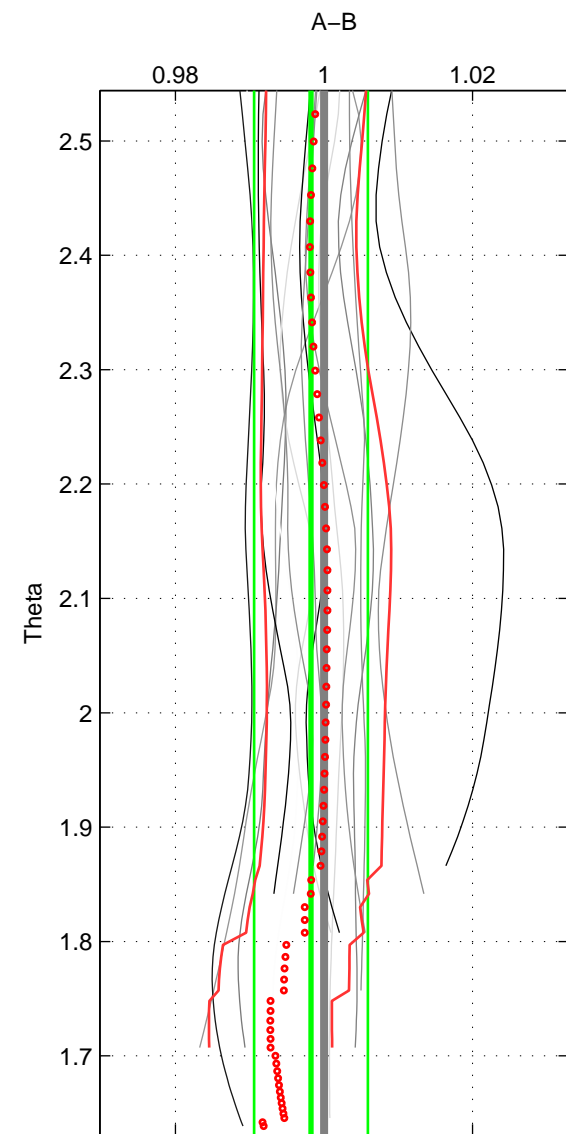

Cruise A (red). Date: Jun 1997 Cruisename: 681-49UP19970530

Cruise B (blue). Date: Jun 2005 Cruisename: 707-49UP20050615

*** "Favourite" values are means of spaces 1 2 3.

	Offset	O.StDev	Ratio	R.Stdev	Rating
SIGMA:	-0.106	0.300	0.998	0.007	4
THETA:	-0.076	0.320	0.998	0.008	4
DEPTH:	-0.066	0.373	0.998	0.009	4
FAV. :	-0.082	0.331	0.998	0.008	4

Profiles of A: 8
 Profiles of B: 18
 Diff profs : 15
 WMoffset (A-B): -0.10558
 WMoffset stdev: 0.30048
 WMratio (A/B): 0.99752
 WMratio stdev: 0.0071782

Quality (1-5): 4

Profiles of A: 8
 Profiles of B: 18
 Diff profs : 15
 WMoffset (A-B): -0.075534
 WMoffset stdev: 0.32037
 WMratio (A/B): 0.99824
 WMratio stdev: 0.0076431

Quality (1-5): 4

Profiles of A: 8
 Profiles of B: 18
 Diff profs : 15
 WMoffset (A-B): -0.065663
 WMoffset stdev: 0.37271
 WMratio (A/B): 0.99838
 WMratio stdev: 0.0090209

Quality (1-5): 4