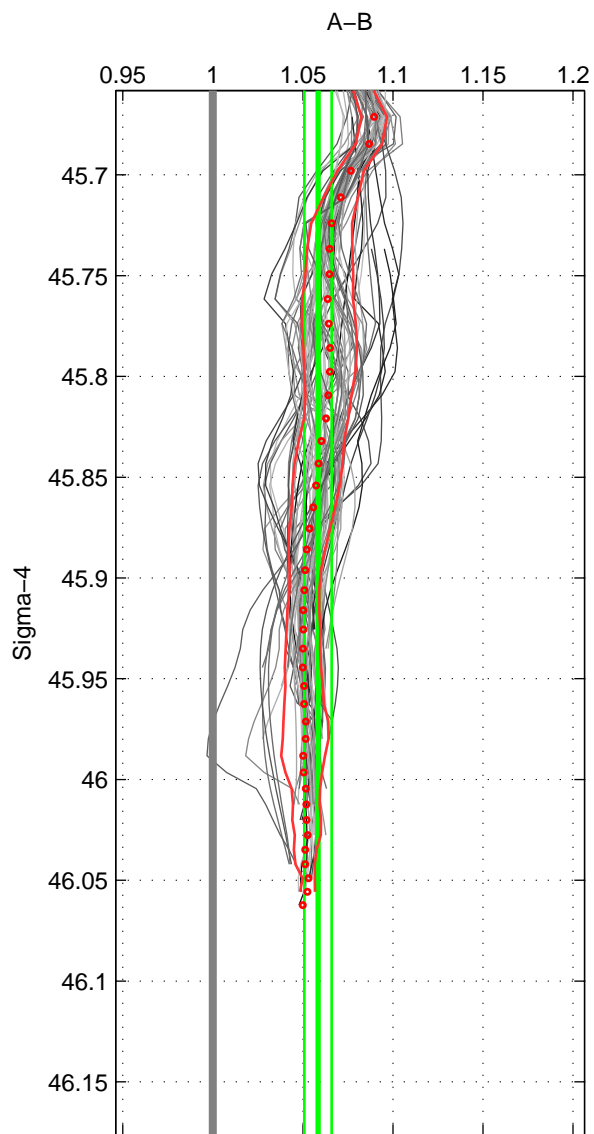

Cruise A (red). Date: Jul 2001 Cruisename: 160-06MT20010620

Cruise B (blue). Date: Jul 1981 Cruisename: 220-316N19810401

\*\*\* "Favourite" values are means of spaces 1 2 3.

	Offset	O.StDev	Ratio	R.Stdev	Rating
SIGMA:	17.397	2.235	1.058	0.008	4
THETA:	16.612	1.896	1.056	0.006	4
DEPTH:	17.897	7.528	1.063	0.027	4
FAV.:	17.302	3.886	1.059	0.014	4

Profiles of A: 27  
 Profiles of B: 10  
 Diff profs : 84  
 WMoffset (A-B): 17.3968  
 WMoffset stdev: 2.2346  
 WMratio (A/B): 1.0584  
 WMratio stdev: 0.0075975

Quality (1-5): 4

Profiles of A: 28  
 Profiles of B: 10  
 Diff profs : 88  
 WMoffset (A-B): 16.6117  
 WMoffset stdev: 1.8961  
 WMratio (A/B): 1.0556  
 WMratio stdev: 0.0064046

Quality (1-5): 4

Profiles of A: 28  
 Profiles of B: 10  
 Diff profs : 86  
 WMoffset (A-B): 17.8974  
 WMoffset stdev: 7.5276  
 WMratio (A/B): 1.0634  
 WMratio stdev: 0.026997

Quality (1-5): 4