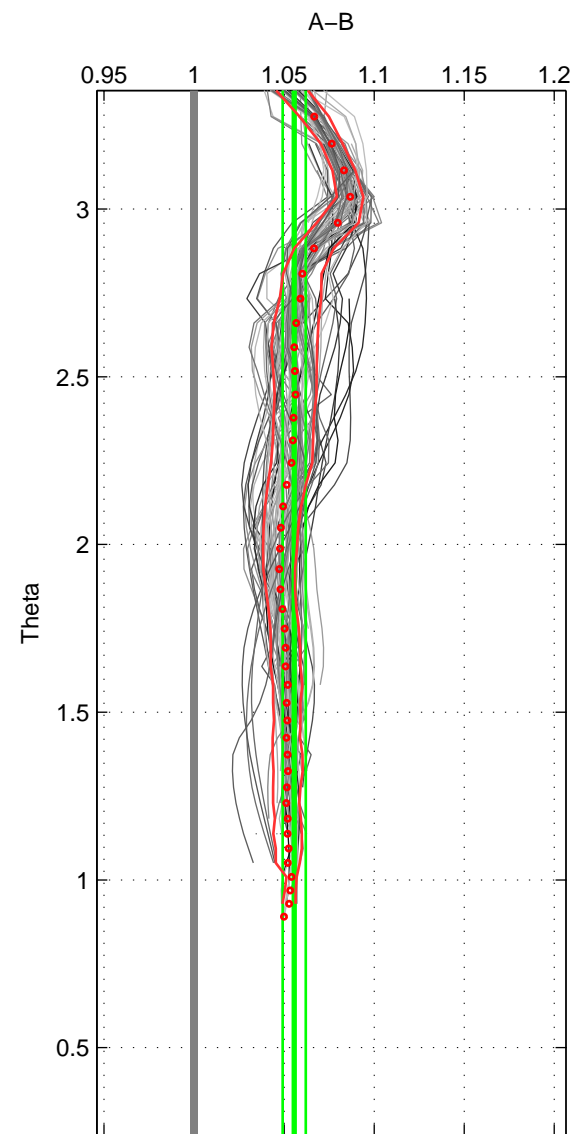

Cruise A (red). Date: Jul 2001 Cruisename: 160-06MT20010620

Cruise B (blue). Date: Jul 1981 Cruisename: 220-316N19810401

\*\*\* "Favourite" values are means of spaces 1 2 3.

	Offset	O.StDev	Ratio	R.Stdev	Rating
SIGMA:	17.397	2.235	1.058	0.008	4
THETA:	16.612	1.896	1.056	0.006	4
DEPTH:	17.897	7.528	1.063	0.027	4
FAV.:	17.302	3.886	1.059	0.014	4

Profiles of A: 27  
 Profiles of B: 10  
 Diff profs : 84  
 WMoffset (A-B): 17.3968  
 WMoffset stdev: 2.2346  
 WMratio (A/B): 1.0584  
 WMratio stdev: 0.0075975

Quality (1-5): 4

Profiles of A: 28  
 Profiles of B: 10  
 Diff profs : 88  
 WMoffset (A-B): 16.6117  
 WMoffset stdev: 1.8961  
 WMratio (A/B): 1.0556  
 WMratio stdev: 0.0064046

Quality (1-5): 4

Profiles of A: 28  
 Profiles of B: 10  
 Diff profs : 86  
 WMoffset (A-B): 17.8974  
 WMoffset stdev: 7.5276  
 WMratio (A/B): 1.0634  
 WMratio stdev: 0.026997

Quality (1-5): 4