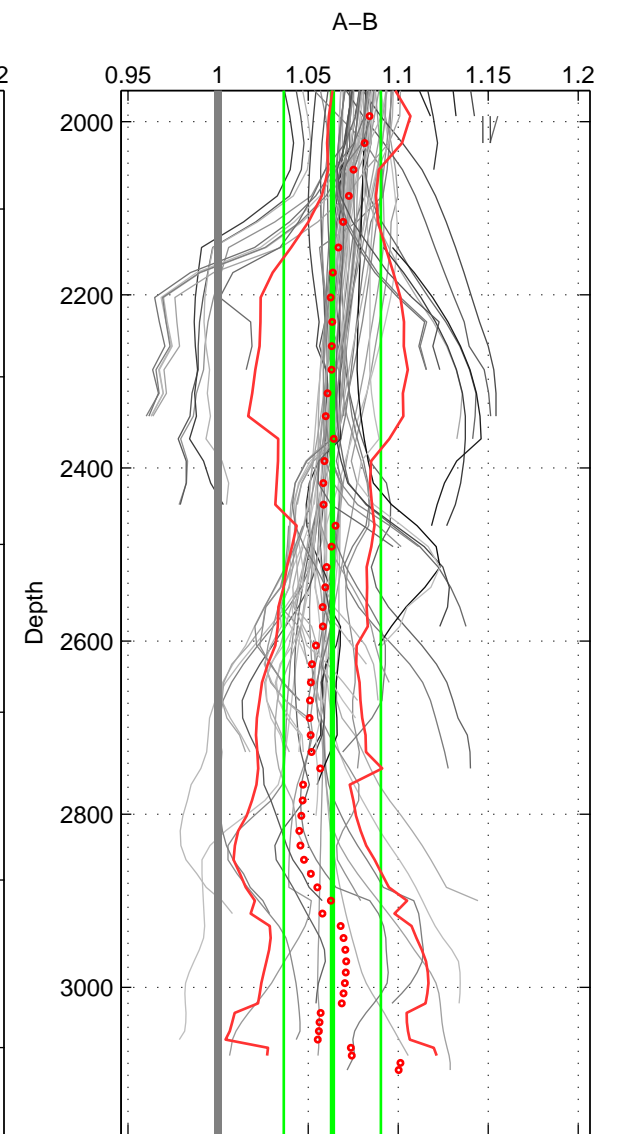

Cruise A (red). Date: Jul 2001 Cruisename: 160-06MT20010620

Cruise B (blue). Date: Jul 1981 Cruisename: 220-316N19810401

\*\*\* "Favourite" values are means of spaces 1 2 3.

	Offset	O.StDev	Ratio	R.Stdev	Rating
SIGMA:	17.397	2.235	1.058	0.008	4
THETA:	16.612	1.896	1.056	0.006	4
DEPTH:	17.897	7.528	1.063	0.027	4
FAV.:	17.302	3.886	1.059	0.014	4

Profiles of A: 27  
 Profiles of B: 10  
 Diff profs : 84  
 WMoffset (A-B): 17.3968  
 WMoffset stdev: 2.2346  
 WMratio (A/B): 1.0584  
 WMratio stdev: 0.0075975

Quality (1-5): 4

Profiles of A: 28  
 Profiles of B: 10  
 Diff profs : 88  
 WMoffset (A-B): 16.6117  
 WMoffset stdev: 1.8961  
 WMratio (A/B): 1.0556  
 WMratio stdev: 0.0064046

Quality (1-5): 4

Profiles of A: 28  
 Profiles of B: 10  
 Diff profs : 86  
 WMoffset (A-B): 17.8974  
 WMoffset stdev: 7.5276  
 WMratio (A/B): 1.0634  
 WMratio stdev: 0.026997

Quality (1-5): 4