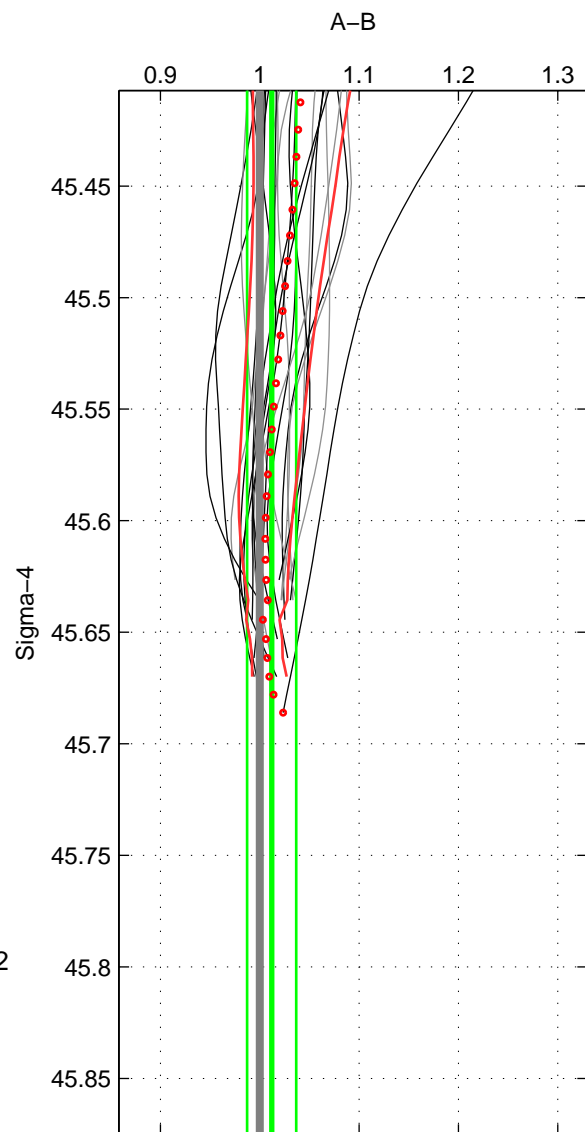

Cruise A (red). Date: Oct 2005 Cruisename: 709-49UP20051021

Cruise B (blue). Date: Feb 2008 Cruisename: 717-49UP20080122

*** "Favourite" values are means of spaces 1 2.

	Offset	O.StDev	Ratio	R.Stdev	Rating
SIGMA:	1.235	2.350	1.012	0.025	5
THETA:	1.713	2.895	1.018	0.035	5
DEPTH:	0.433	0.610	1.007	0.006	3
FAV.:	1.474	2.622	1.015	0.030	5

Profiles of A: 15
 Profiles of B: 17
 Diff profs : 23
 WMoffset (A-B): 1.2347
 WMoffset stdev: 2.3495
 WMratio (A/B): 1.012
 WMratio stdev: 0.024755

Quality (1-5): 5

Profiles of A: 15
 Profiles of B: 17
 Diff profs : 23
 WMoffset (A-B): 1.7126
 WMoffset stdev: 2.8951
 WMratio (A/B): 1.0183
 WMratio stdev: 0.034714

Quality (1-5): 5

Profiles of A: 15
 Profiles of B: 17
 Diff profs : 23
 WMoffset (A-B): 0.43332
 WMoffset stdev: 0.61034
 WMratio (A/B): 1.0069
 WMratio stdev: 0.0064775

Quality (1-5): 3

Please note that statistics are bad.