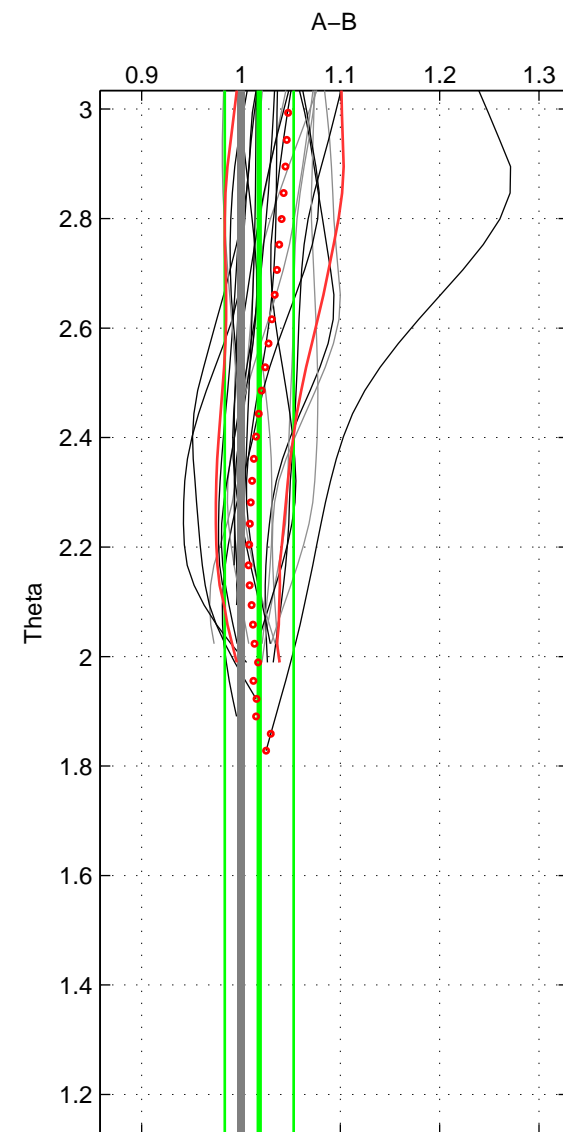

Cruise A (red). Date: Oct 2005 Cruisename: 709-49UP20051021

Cruise B (blue). Date: Feb 2008 Cruisename: 717-49UP20080122

*** "Favourite" values are means of spaces 1 2.

	Offset	O.StDev	Ratio	R.Stdev	Rating
SIGMA:	1.235	2.350	1.012	0.025	5
THETA:	1.713	2.895	1.018	0.035	5
DEPTH:	0.433	0.610	1.007	0.006	3
FAV.:	1.474	2.622	1.015	0.030	5

Profiles of A: 15
 Profiles of B: 17
 Diff profs : 23
 WMoffset (A-B): 1.2347
 WMoffset stdev: 2.3495
 WMratio (A/B): 1.012
 WMratio stdev: 0.024755

Quality (1-5): 5

Profiles of A: 15
 Profiles of B: 17
 Diff profs : 23
 WMoffset (A-B): 1.7126
 WMoffset stdev: 2.8951
 WMratio (A/B): 1.0183
 WMratio stdev: 0.034714

Quality (1-5): 5

Profiles of A: 15
 Profiles of B: 17
 Diff profs : 23
 WMoffset (A-B): 0.43332
 WMoffset stdev: 0.61034
 WMratio (A/B): 1.0069
 WMratio stdev: 0.0064775

Quality (1-5): 3

Please note that statistics are bad.