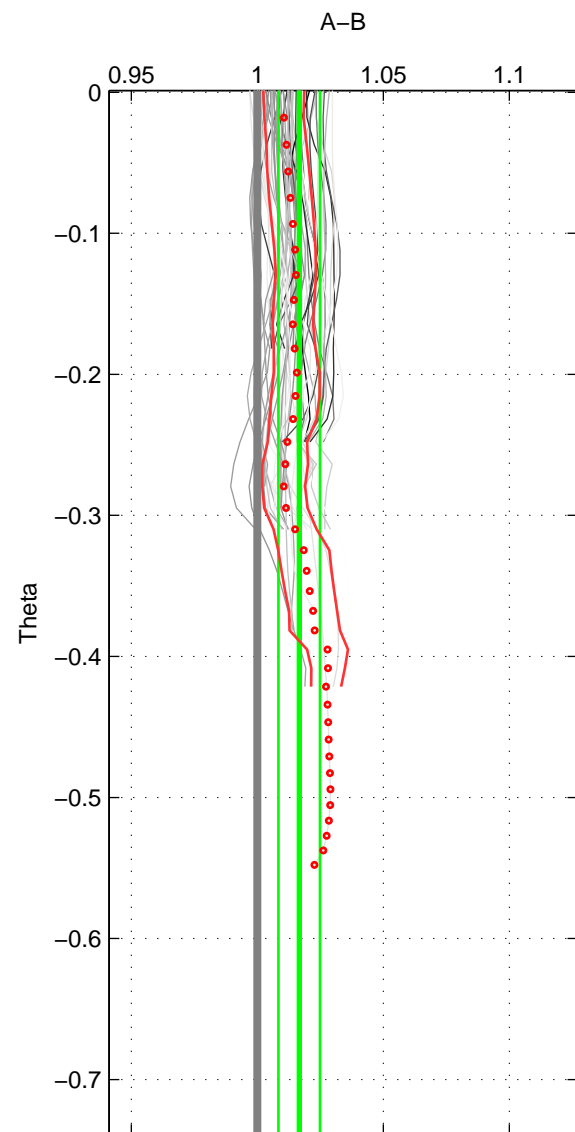

Cruise A (red). Date: Apr 1995 Cruisename: 320-74JC19950320
 Cruise B (blue). Date: Apr 2010 Cruisename: 321-74JC20100319

*** "Favourite" values are means of spaces 1 2 3.

	Offset	O.StDev	Ratio	R.Stdev	Rating
SIGMA:	3.496	1.547	1.016	0.007	3
THETA:	3.609	1.804	1.017	0.008	3
DEPTH:	3.303	4.818	1.015	0.022	3
FAV.:	3.469	2.723	1.016	0.012	3

Profiles of A: 12
 Profiles of B: 8
 Diff profs : 68
 WMoffset (A-B): 3.4962
 WMoffset stdev: 1.5475
 WMratio (A/B): 1.0159
 WMratio stdev: 0.006977

Quality (1-5): 3

Profiles of A: 12
 Profiles of B: 8
 Diff profs : 68
 WMoffset (A-B): 3.6088
 WMoffset stdev: 1.8039
 WMratio (A/B): 1.0166
 WMratio stdev: 0.0082802

Quality (1-5): 3

Profiles of A: 12
 Profiles of B: 8
 Diff profs : 68
 WMoffset (A-B): 3.3031
 WMoffset stdev: 4.8178
 WMratio (A/B): 1.0145
 WMratio stdev: 0.022004

Quality (1-5): 3