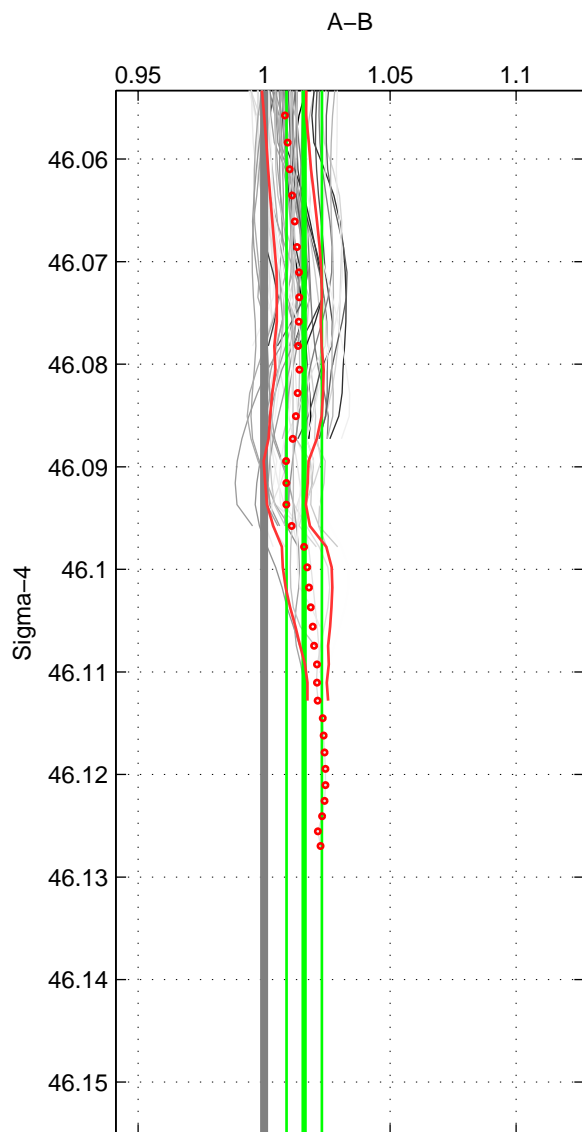

Cruise A (red). Date: Apr 1995 Cruisename: 320-74JC19950320
 Cruise B (blue). Date: Apr 2010 Cruisename: 321-74JC20100319

*** "Favourite" values are means of spaces 1 2 3.

	Offset	O.StDev	Ratio	R.Stdev	Rating
SIGMA:	3.496	1.547	1.016	0.007	3
THETA:	3.609	1.804	1.017	0.008	3
DEPTH:	3.303	4.818	1.015	0.022	3
FAV.:	3.469	2.723	1.016	0.012	3

Profiles of A: 12
 Profiles of B: 8
 Diff profs : 68
 WMoffset (A-B): 3.4962
 WMoffset stdev: 1.5475
 WMratio (A/B): 1.0159
 WMratio stdev: 0.006977

Quality (1-5): 3

Profiles of A: 12
 Profiles of B: 8
 Diff profs : 68
 WMoffset (A-B): 3.6088
 WMoffset stdev: 1.8039
 WMratio (A/B): 1.0166
 WMratio stdev: 0.0082802

Quality (1-5): 3

Profiles of A: 12
 Profiles of B: 8
 Diff profs : 68
 WMoffset (A-B): 3.3031
 WMoffset stdev: 4.8178
 WMratio (A/B): 1.0145
 WMratio stdev: 0.022004

Quality (1-5): 3