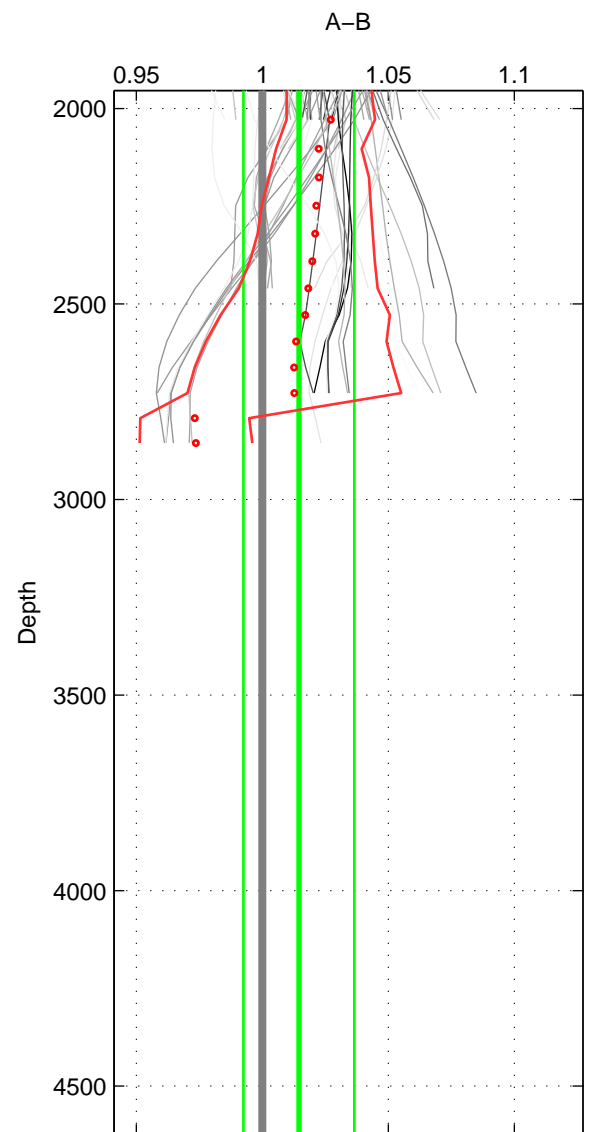

Cruise A (red). Date: Apr 1995 Cruisename: 320-74JC19950320
 Cruise B (blue). Date: Apr 2010 Cruisename: 321-74JC20100319

*** "Favourite" values are means of spaces 1 2 3.

	Offset	O.StDev	Ratio	R.Stdev	Rating
SIGMA:	3.496	1.547	1.016	0.007	3
THETA:	3.609	1.804	1.017	0.008	3
DEPTH:	3.303	4.818	1.015	0.022	3
FAV.:	3.469	2.723	1.016	0.012	3

Profiles of A: 12
 Profiles of B: 8
 Diff profs : 68
 WMoffset (A-B): 3.4962
 WMoffset stdev: 1.5475
 WMratio (A/B): 1.0159
 WMratio stdev: 0.006977

Quality (1-5): 3

Profiles of A: 12
 Profiles of B: 8
 Diff profs : 68
 WMoffset (A-B): 3.6088
 WMoffset stdev: 1.8039
 WMratio (A/B): 1.0166
 WMratio stdev: 0.0082802

Quality (1-5): 3

Profiles of A: 12
 Profiles of B: 8
 Diff profs : 68
 WMoffset (A-B): 3.3031
 WMoffset stdev: 4.8178
 WMratio (A/B): 1.0145
 WMratio stdev: 0.022004

Quality (1-5): 3