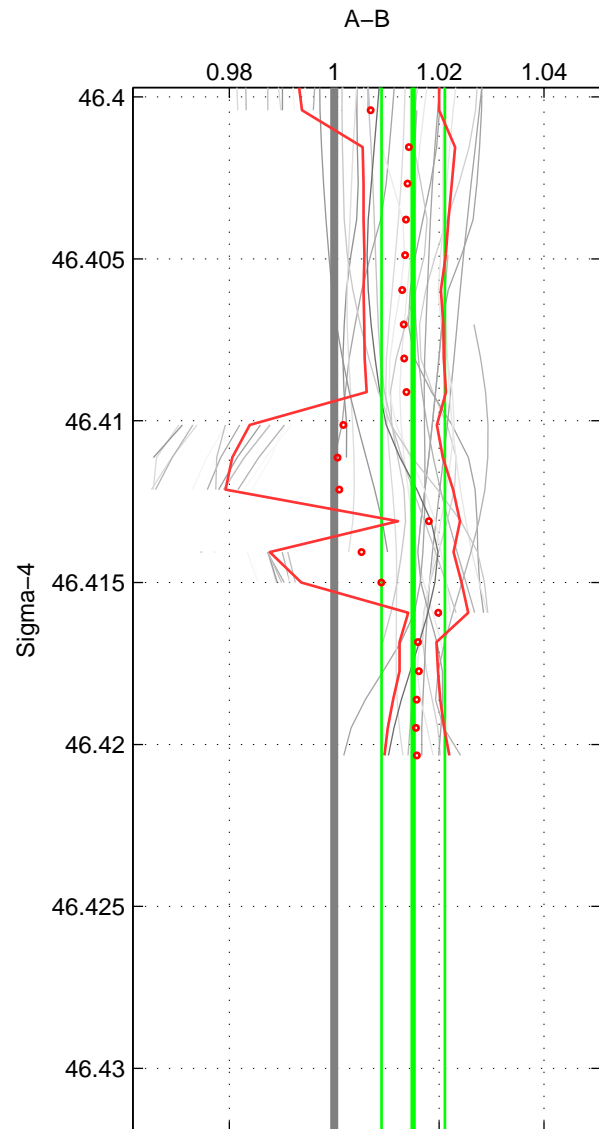

Cruise A (red). Date: Mar 1982 Cruisename: 23-18HU19820228
 Cruise B (blue). Date: Sep 1980 Cruisename: 111-77YM19800811

*** "Favourite" values are those of space 2.

	Offset	O.StDev	Ratio	R.Stdev	Rating
SIGMA:	4.594	1.845	1.015	0.006	4
THETA:	4.783	1.723	1.016	0.006	5
DEPTH:	-0.320	7.072	0.999	0.023	3
FAV.:	4.783	1.723	1.016	0.006	5

Profiles of A: 17
 Profiles of B: 3
 Diff profs: 36
 WMoffset (A-B): 4.5945
 WMoffset stdev: 1.845
 WMratio (A/B): 1.015
 WMratio stdev: 0.0060516

Quality (1-5): 4

Profiles of A: 17
 Profiles of B: 3
 Diff profs: 35
 WMoffset (A-B): 4.7827
 WMoffset stdev: 1.7229
 WMratio (A/B): 1.0157
 WMratio stdev: 0.0056427

Quality (1-5): 5

Profiles of A: 17
 Profiles of B: 3
 Diff profs: 36
 WMoffset (A-B): -0.32039
 WMoffset stdev: 7.072
 WMratio (A/B): 0.99932
 WMratio stdev: 0.022709

Quality (1-5): 3

Please note that statistics are bad.