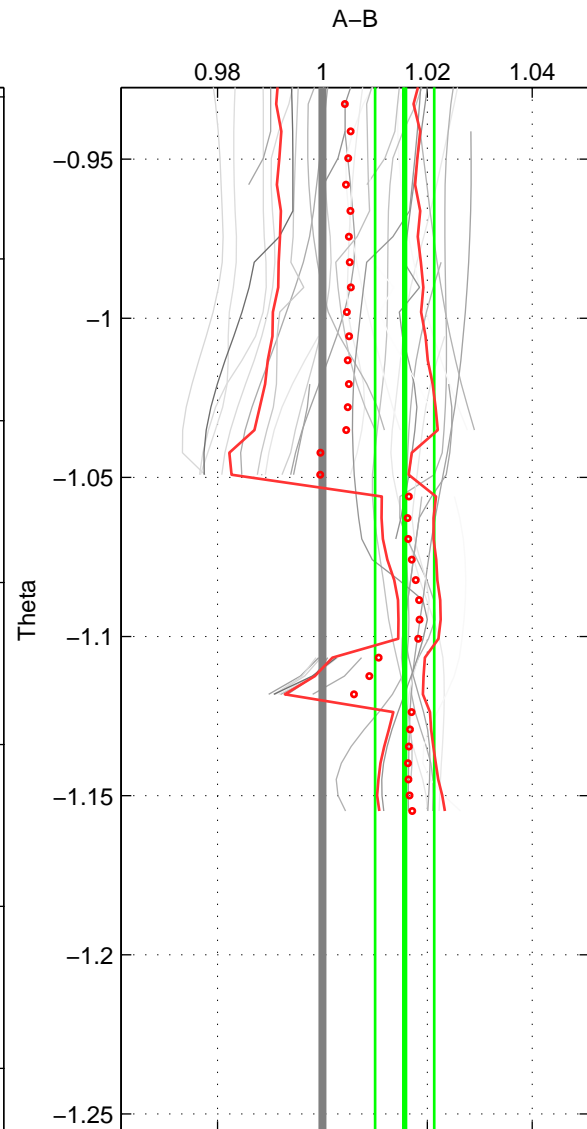

Cruise A (red). Date: Mar 1982 Cruisename: 23-18HU19820228
 Cruise B (blue). Date: Sep 1980 Cruisename: 111-77YM19800811

*** "Favourite" values are those of space 2.

	Offset	O.StDev	Ratio	R.Stdev	Rating
SIGMA:	4.594	1.845	1.015	0.006	4
THETA:	4.783	1.723	1.016	0.006	5
DEPTH:	-0.320	7.072	0.999	0.023	3
FAV.:	4.783	1.723	1.016	0.006	5

Profiles of A: 17
 Profiles of B: 3
 Diff profs: 36
 WMoffset (A-B): 4.5945
 WMoffset stdev: 1.845
 WMratio (A/B): 1.015
 WMratio stdev: 0.0060516

Quality (1-5): 4

Profiles of A: 17
 Profiles of B: 3
 Diff profs: 35
 WMoffset (A-B): 4.7827
 WMoffset stdev: 1.7229
 WMratio (A/B): 1.0157
 WMratio stdev: 0.0056427

Quality (1-5): 5

Profiles of A: 17
 Profiles of B: 3
 Diff profs: 36
 WMoffset (A-B): -0.32039
 WMoffset stdev: 7.072
 WMratio (A/B): 0.99932
 WMratio stdev: 0.022709

Quality (1-5): 3

Please note that statistics are bad.