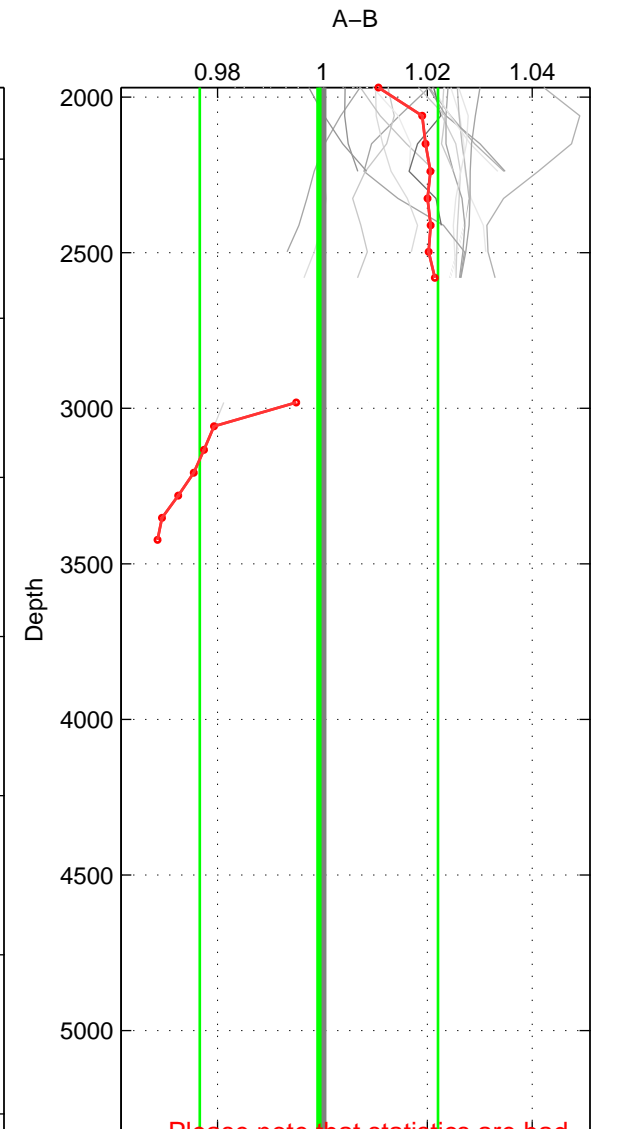

Cruise A (red). Date: Mar 1982 Cruisename: 23-18HU19820228
 Cruise B (blue). Date: Sep 1980 Cruisename: 111-77YM19800811

*** "Favourite" values are those of space 2.

	Offset	O.StDev	Ratio	R.Stdev	Rating
SIGMA:	4.594	1.845	1.015	0.006	4
THETA:	4.783	1.723	1.016	0.006	5
DEPTH:	-0.320	7.072	0.999	0.023	3
FAV.:	4.783	1.723	1.016	0.006	5

Profiles of A: 17
 Profiles of B: 3
 Diff profs: 36
 WMoffset (A-B): 4.5945
 WMoffset stdev: 1.845
 WMratio (A/B): 1.015
 WMratio stdev: 0.0060516

Quality (1-5): 4

Profiles of A: 17
 Profiles of B: 3
 Diff profs: 35
 WMoffset (A-B): 4.7827
 WMoffset stdev: 1.7229
 WMratio (A/B): 1.0157
 WMratio stdev: 0.0056427

Quality (1-5): 5

Profiles of A: 17
 Profiles of B: 3
 Diff profs: 36
 WMoffset (A-B): -0.32039
 WMoffset stdev: 7.072
 WMratio (A/B): 0.99932
 WMratio stdev: 0.022709

Quality (1-5): 3

Please note that statistics are bad.