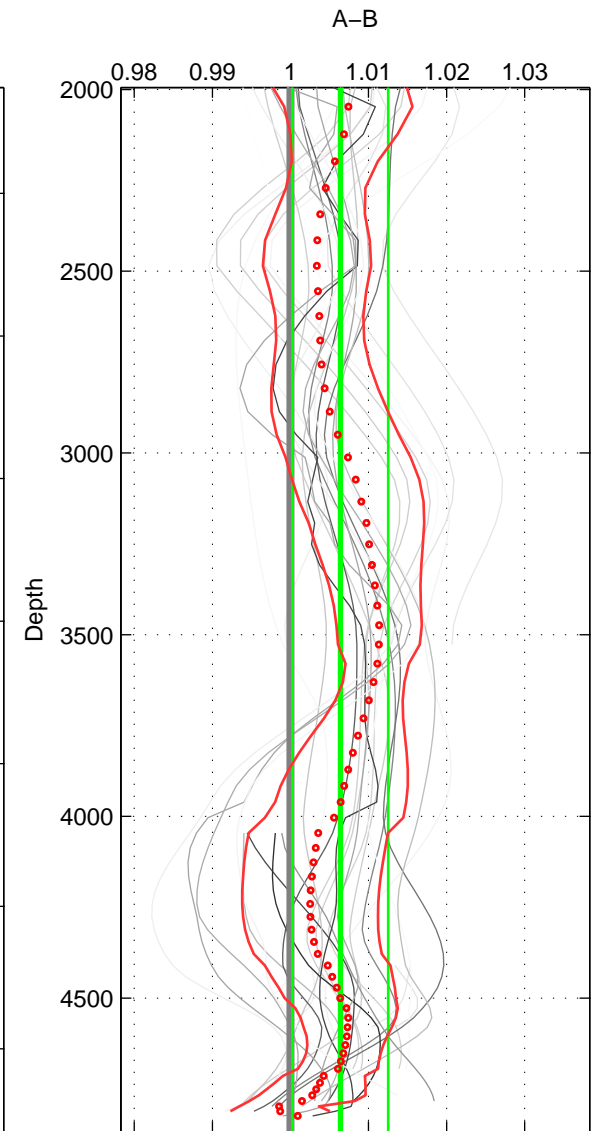

Cruise A (red). Date: Mar 2008 Cruisename: 129-06AQ20080210

Cruise B (blue). Date: Apr 1995 Cruisename: 320-74JC19950320

\*\*\* "Favourite" values are means of spaces 1 2 3.

	Offset	O.StDev	Ratio	R.Stdev	Rating
SIGMA:	2.079	1.506	1.009	0.006	5
THETA:	1.773	1.540	1.008	0.007	5
DEPTH:	1.520	1.450	1.006	0.006	5
FAV.:	1.791	1.499	1.008	0.006	5

Profiles of A: 10  
 Profiles of B: 7  
 Diff profs : 26  
 WMoffset (A-B): 2.0788  
 WMoffset stdev: 1.5056  
 WMratio (A/B): 1.0088  
 WMratio stdev: 0.0063916

Quality (1-5): 5

Profiles of A: 10  
 Profiles of B: 7  
 Diff profs : 26  
 WMoffset (A-B): 1.7728  
 WMoffset stdev: 1.5402  
 WMratio (A/B): 1.0075  
 WMratio stdev: 0.0065515

Quality (1-5): 5

Profiles of A: 10  
 Profiles of B: 7  
 Diff profs : 26  
 WMoffset (A-B): 1.5202  
 WMoffset stdev: 1.4502  
 WMratio (A/B): 1.0064  
 WMratio stdev: 0.0061315

Quality (1-5): 5