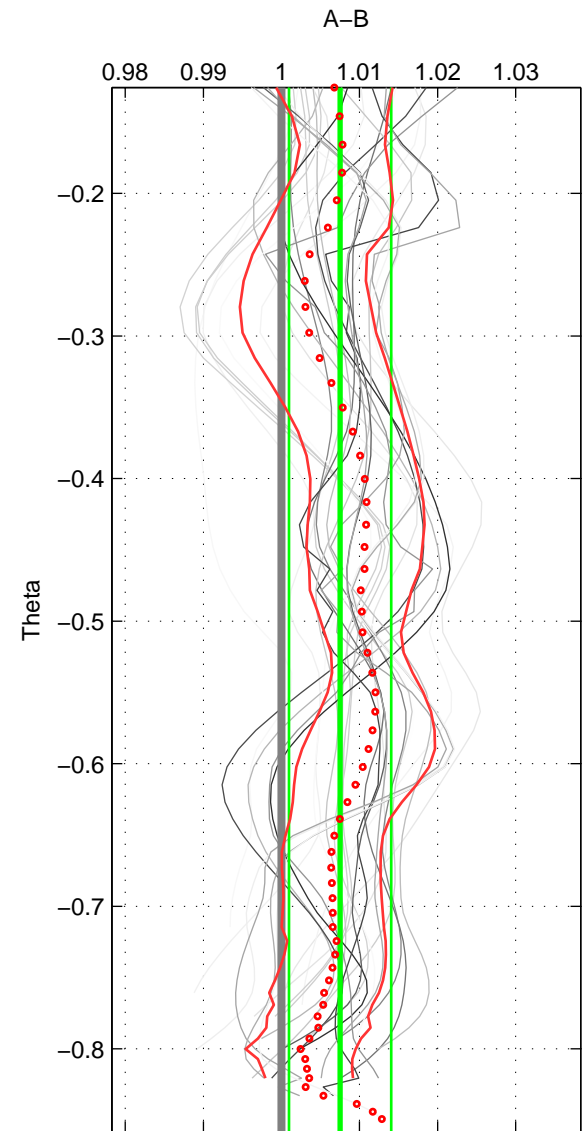

Cruise A (red). Date: Mar 2008 Cruisename: 129-06AQ20080210

Cruise B (blue). Date: Apr 1995 Cruisename: 320-74JC19950320

\*\*\* "Favourite" values are means of spaces 1 2 3.

	Offset	O.StDev	Ratio	R.Stdev	Rating
SIGMA:	2.079	1.506	1.009	0.006	5
THETA:	1.773	1.540	1.008	0.007	5
DEPTH:	1.520	1.450	1.006	0.006	5
FAV.:	1.791	1.499	1.008	0.006	5

Profiles of A: 10  
 Profiles of B: 7  
 Diff profs : 26  
 WMoffset (A-B): 2.0788  
 WMoffset stdev: 1.5056  
 WMratio (A/B): 1.0088  
 WMratio stdev: 0.0063916

Quality (1-5): 5

Profiles of A: 10  
 Profiles of B: 7  
 Diff profs : 26  
 WMoffset (A-B): 1.7728  
 WMoffset stdev: 1.5402  
 WMratio (A/B): 1.0075  
 WMratio stdev: 0.0065515

Quality (1-5): 5

Profiles of A: 10  
 Profiles of B: 7  
 Diff profs : 26  
 WMoffset (A-B): 1.5202  
 WMoffset stdev: 1.4502  
 WMratio (A/B): 1.0064  
 WMratio stdev: 0.0061315

Quality (1-5): 5