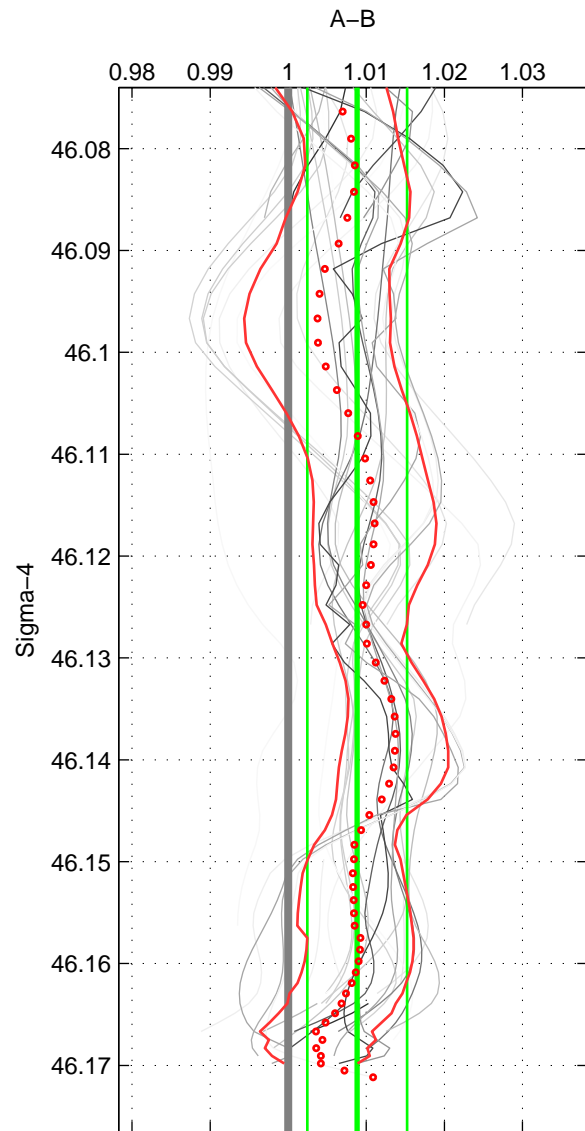

Cruise A (red). Date: Mar 2008 Cruisename: 129-06AQ20080210

Cruise B (blue). Date: Apr 1995 Cruisename: 320-74JC19950320

\*\*\* "Favourite" values are means of spaces 1 2 3.

	Offset	O.StDev	Ratio	R.Stdev	Rating
SIGMA:	2.079	1.506	1.009	0.006	5
THETA:	1.773	1.540	1.008	0.007	5
DEPTH:	1.520	1.450	1.006	0.006	5
FAV.:	1.791	1.499	1.008	0.006	5

Profiles of A: 10  
 Profiles of B: 7  
 Diff profs : 26  
 WMoffset (A-B): 2.0788  
 WMoffset stdev: 1.5056  
 WMratio (A/B): 1.0088  
 WMratio stdev: 0.0063916

Quality (1-5): 5

Profiles of A: 10  
 Profiles of B: 7  
 Diff profs : 26  
 WMoffset (A-B): 1.7728  
 WMoffset stdev: 1.5402  
 WMratio (A/B): 1.0075  
 WMratio stdev: 0.0065515

Quality (1-5): 5

Profiles of A: 10  
 Profiles of B: 7  
 Diff profs : 26  
 WMoffset (A-B): 1.5202  
 WMoffset stdev: 1.4502  
 WMratio (A/B): 1.0064  
 WMratio stdev: 0.0061315

Quality (1-5): 5