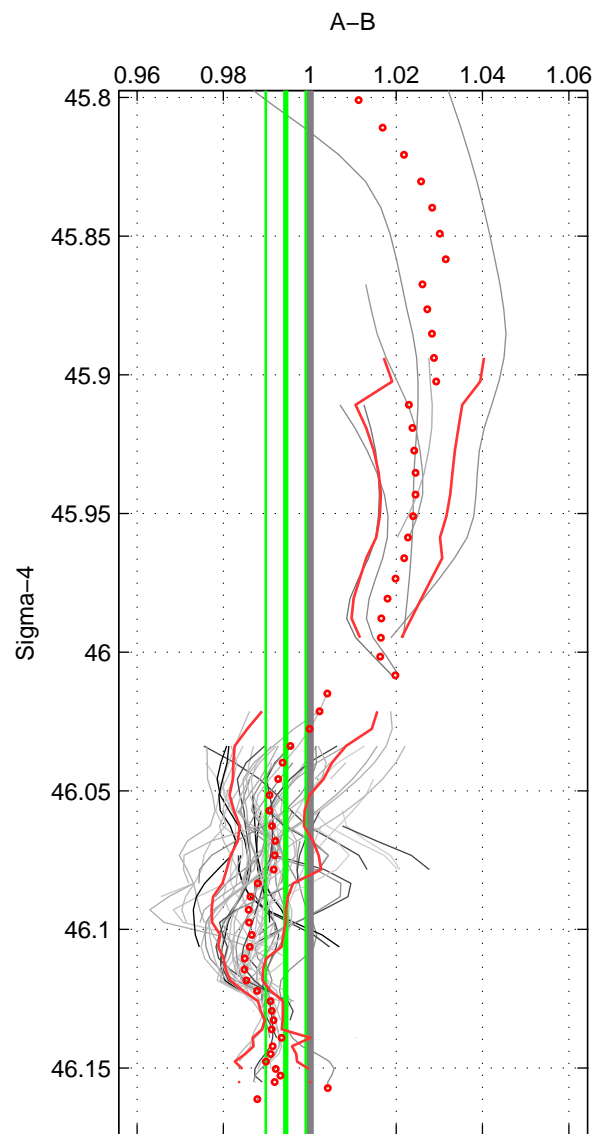

Cruise A (red). Date: Jun 1992 Cruisename: 120-06AQ19920521  
 Cruise B (blue). Date: Oct 2007 Cruisename: 128-06AQ20071128

\*\*\* "Favourite" values are means of spaces 1 2 3.

	Offset	O.StDev	Ratio	R.Stdev	Rating
SIGMA:	-1.161	1.117	0.994	0.005	5
THETA:	0.155	1.545	1.000	0.007	5
DEPTH:	-0.425	2.210	0.998	0.009	5
FAV.:	-0.477	1.624	0.998	0.007	5

Profiles of A: 23  
 Profiles of B: 24  
 Diff profs : 72  
 WMoffset (A-B): -1.1608  
 WMoffset stdev: 1.1169  
 WMratio (A/B): 0.99445  
 WMratio stdev: 0.0046447

Quality (1-5): 5

Profiles of A: 29  
 Profiles of B: 24  
 Diff profs : 84  
 WMoffset (A-B): 0.15474  
 WMoffset stdev: 1.5448  
 WMratio (A/B): 1.0002  
 WMratio stdev: 0.0065739

Quality (1-5): 5

Profiles of A: 29  
 Profiles of B: 24  
 Diff profs : 84  
 WMoffset (A-B): -0.42516  
 WMoffset stdev: 2.2099  
 WMratio (A/B): 0.9983  
 WMratio stdev: 0.0092767

Quality (1-5): 5