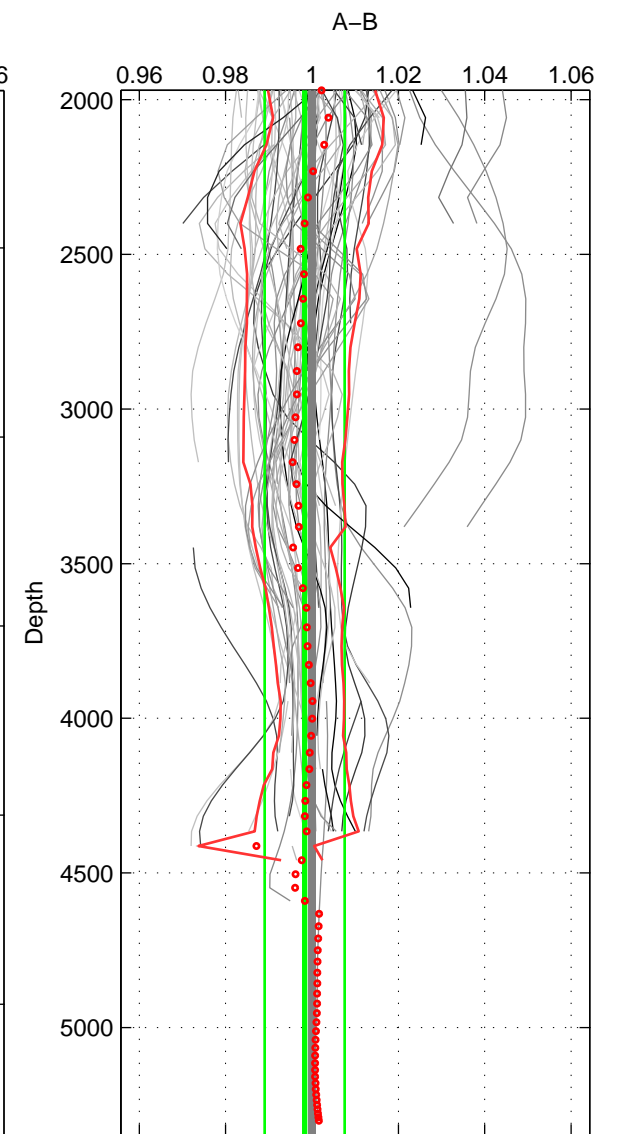

Cruise A (red). Date: Jun 1992 Cruisename: 120-06AQ19920521  
 Cruise B (blue). Date: Oct 2007 Cruisename: 128-06AQ20071128

\*\*\* "Favourite" values are means of spaces 1 2 3.

	Offset	O.StDev	Ratio	R.Stdev	Rating
SIGMA:	-1.161	1.117	0.994	0.005	5
THETA:	0.155	1.545	1.000	0.007	5
DEPTH:	-0.425	2.210	0.998	0.009	5
FAV.:	-0.477	1.624	0.998	0.007	5

Profiles of A: 23  
 Profiles of B: 24  
 Diff profs : 72  
 WMoffset (A-B): -1.1608  
 WMoffset stdev: 1.1169  
 WMratio (A/B): 0.99445  
 WMratio stdev: 0.0046447

Quality (1-5): 5

Profiles of A: 29  
 Profiles of B: 24  
 Diff profs : 84  
 WMoffset (A-B): 0.15474  
 WMoffset stdev: 1.5448  
 WMratio (A/B): 1.0002  
 WMratio stdev: 0.0065739

Quality (1-5): 5

Profiles of A: 29  
 Profiles of B: 24  
 Diff profs : 84  
 WMoffset (A-B): -0.42516  
 WMoffset stdev: 2.2099  
 WMratio (A/B): 0.9983  
 WMratio stdev: 0.0092767

Quality (1-5): 5