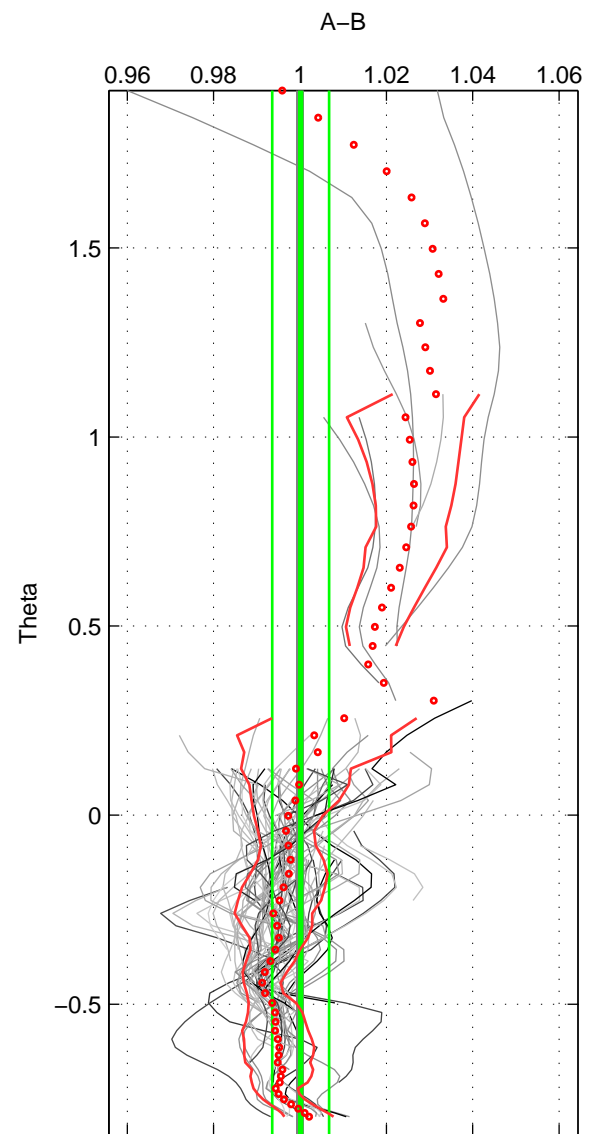

Cruise A (red). Date: Jun 1992 Cruisename: 120-06AQ19920521  
 Cruise B (blue). Date: Oct 2007 Cruisename: 128-06AQ20071128

\*\*\* "Favourite" values are means of spaces 1 2 3.

	Offset	O.StDev	Ratio	R.Stdev	Rating
SIGMA:	-1.161	1.117	0.994	0.005	5
THETA:	0.155	1.545	1.000	0.007	5
DEPTH:	-0.425	2.210	0.998	0.009	5
FAV.:	-0.477	1.624	0.998	0.007	5

Profiles of A: 23  
 Profiles of B: 24  
 Diff profs : 72  
 WMoffset (A-B): -1.1608  
 WMoffset stdev: 1.1169  
 WMratio (A/B): 0.99445  
 WMratio stdev: 0.0046447

Quality (1-5): 5

Profiles of A: 29  
 Profiles of B: 24  
 Diff profs : 84  
 WMoffset (A-B): 0.15474  
 WMoffset stdev: 1.5448  
 WMratio (A/B): 1.0002  
 WMratio stdev: 0.0065739

Quality (1-5): 5

Profiles of A: 29  
 Profiles of B: 24  
 Diff profs : 84  
 WMoffset (A-B): -0.42516  
 WMoffset stdev: 2.2099  
 WMratio (A/B): 0.9983  
 WMratio stdev: 0.0092767

Quality (1-5): 5