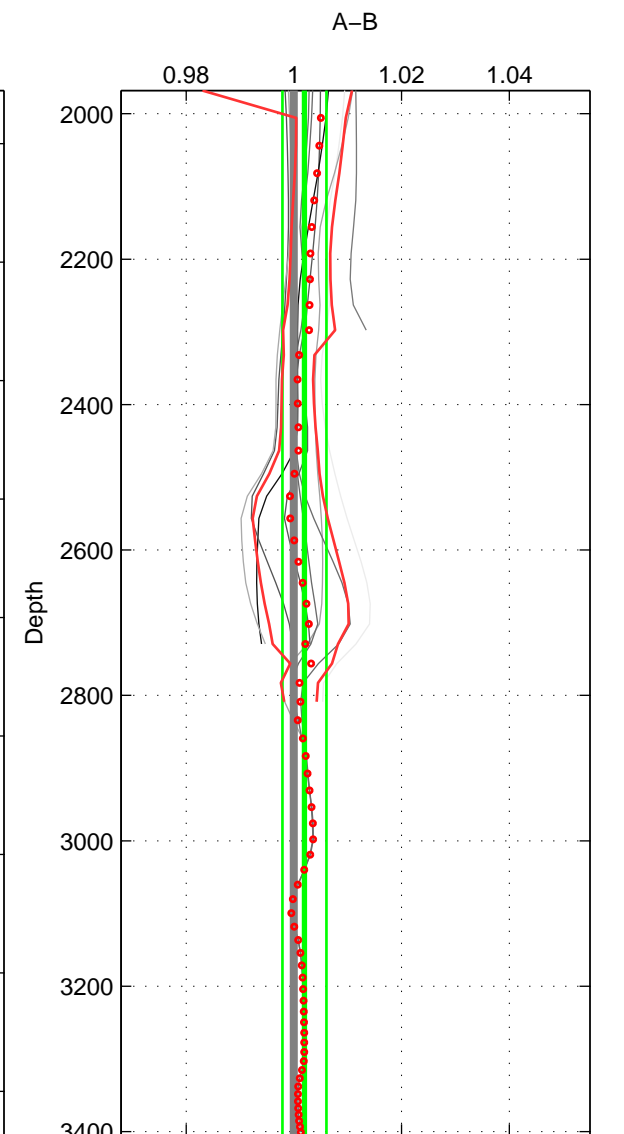

Cruise A (red). Date: Sep 1993 Cruisename: 33-18SN19950803

Cruise B (blue). Date: Oct 1997 Cruisename: 38-18SN19970924

\*\*\* "Favourite" values are means of spaces 1 2 3.

	Offset	O.StDev	Ratio	R.Stdev	Rating
SIGMA:	-2.111	1.243	0.993	0.004	2
THETA:	-0.045	2.493	1.000	0.009	2
DEPTH:	0.566	1.174	1.002	0.004	2
FAV.:	-0.530	1.637	0.998	0.006	2

Profiles of A: 3  
 Profiles of B: 5  
 Diff profs : 13  
 WMoffset (A-B): -2.1106  
 WMoffset stdev: 1.2427  
 WMratio (A/B): 0.99265  
 WMratio stdev: 0.0042953

Quality (1-5): 2

Profiles of A: 3  
 Profiles of B: 5  
 Diff profs : 13  
 WMoffset (A-B): -0.044705  
 WMoffset stdev: 2.4932  
 WMratio (A/B): 0.9999  
 WMratio stdev: 0.0087322

Quality (1-5): 2

Profiles of A: 3  
 Profiles of B: 5  
 Diff profs : 13  
 WMoffset (A-B): 0.56598  
 WMoffset stdev: 1.1737  
 WMratio (A/B): 1.002  
 WMratio stdev: 0.0040907

Quality (1-5): 2