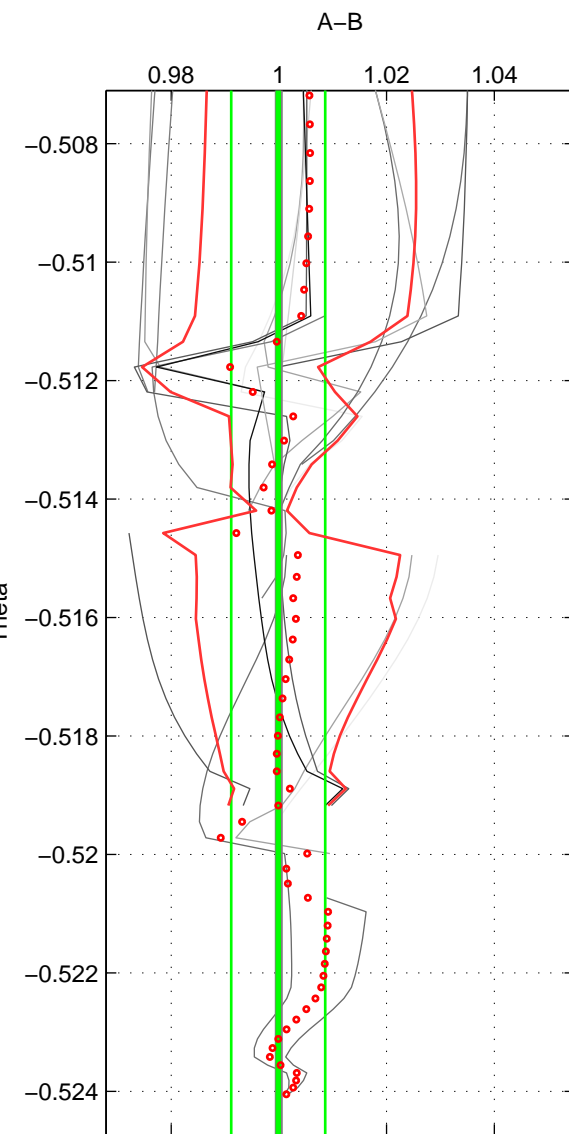

Cruise A (red). Date: Sep 1993 Cruisename: 33-18SN19950803

Cruise B (blue). Date: Oct 1997 Cruisename: 38-18SN19970924

\*\*\* "Favourite" values are means of spaces 1 2 3.

	Offset	O.StDev	Ratio	R.Stdev	Rating
SIGMA:	-2.111	1.243	0.993	0.004	2
THETA:	-0.045	2.493	1.000	0.009	2
DEPTH:	0.566	1.174	1.002	0.004	2
FAV.:	-0.530	1.637	0.998	0.006	2

Profiles of A: 3  
 Profiles of B: 5  
 Diff profs : 13  
 WMoffset (A-B): -2.1106  
 WMoffset stdev: 1.2427  
 WMratio (A/B): 0.99265  
 WMratio stdev: 0.0042953

Quality (1-5): 2

Profiles of A: 3  
 Profiles of B: 5  
 Diff profs : 13  
 WMoffset (A-B): -0.044705  
 WMoffset stdev: 2.4932  
 WMratio (A/B): 0.9999  
 WMratio stdev: 0.0087322

Quality (1-5): 2

Profiles of A: 3  
 Profiles of B: 5  
 Diff profs : 13  
 WMoffset (A-B): 0.56598  
 WMoffset stdev: 1.1737  
 WMratio (A/B): 1.002  
 WMratio stdev: 0.0040907

Quality (1-5): 2