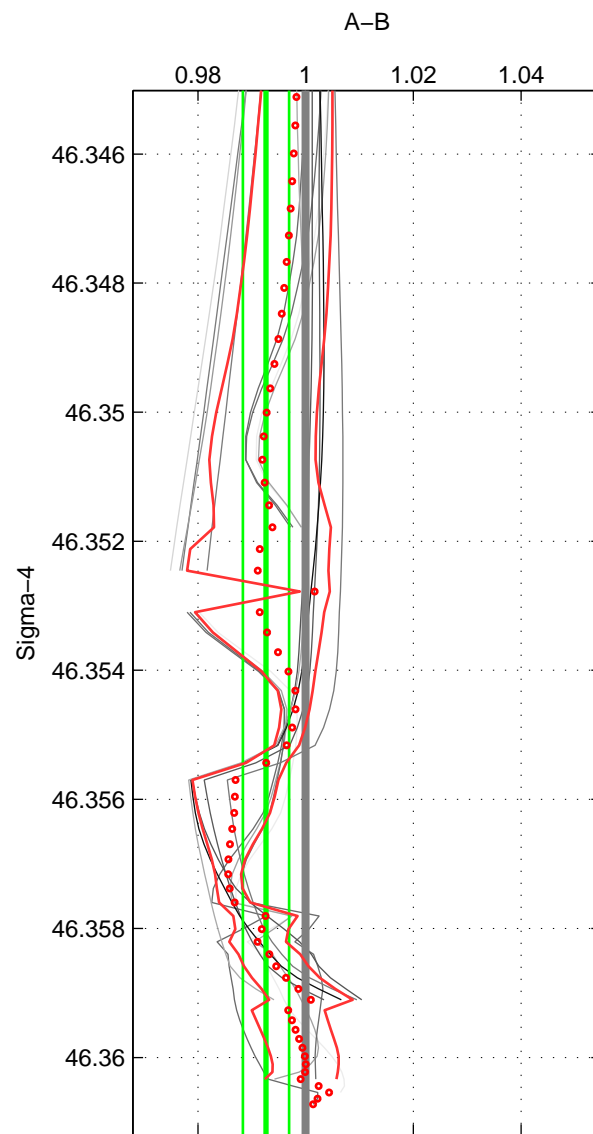

Cruise A (red). Date: Sep 1993 Cruisename: 33-18SN19950803

Cruise B (blue). Date: Oct 1997 Cruisename: 38-18SN19970924

\*\*\* "Favourite" values are means of spaces 1 2 3.

	Offset	O.StDev	Ratio	R.Stdev	Rating
SIGMA:	-2.111	1.243	0.993	0.004	2
THETA:	-0.045	2.493	1.000	0.009	2
DEPTH:	0.566	1.174	1.002	0.004	2
FAV.:	-0.530	1.637	0.998	0.006	2

Profiles of A: 3  
 Profiles of B: 5  
 Diff profs : 13  
 WMoffset (A-B): -2.1106  
 WMoffset stdev: 1.2427  
 WMratio (A/B): 0.99265  
 WMratio stdev: 0.0042953

Quality (1-5): 2

Profiles of A: 3  
 Profiles of B: 5  
 Diff profs : 13  
 WMoffset (A-B): -0.044705  
 WMoffset stdev: 2.4932  
 WMratio (A/B): 0.9999  
 WMratio stdev: 0.0087322

Quality (1-5): 2

Profiles of A: 3  
 Profiles of B: 5  
 Diff profs : 13  
 WMoffset (A-B): 0.56598  
 WMoffset stdev: 1.1737  
 WMratio (A/B): 1.002  
 WMratio stdev: 0.0040907

Quality (1-5): 2