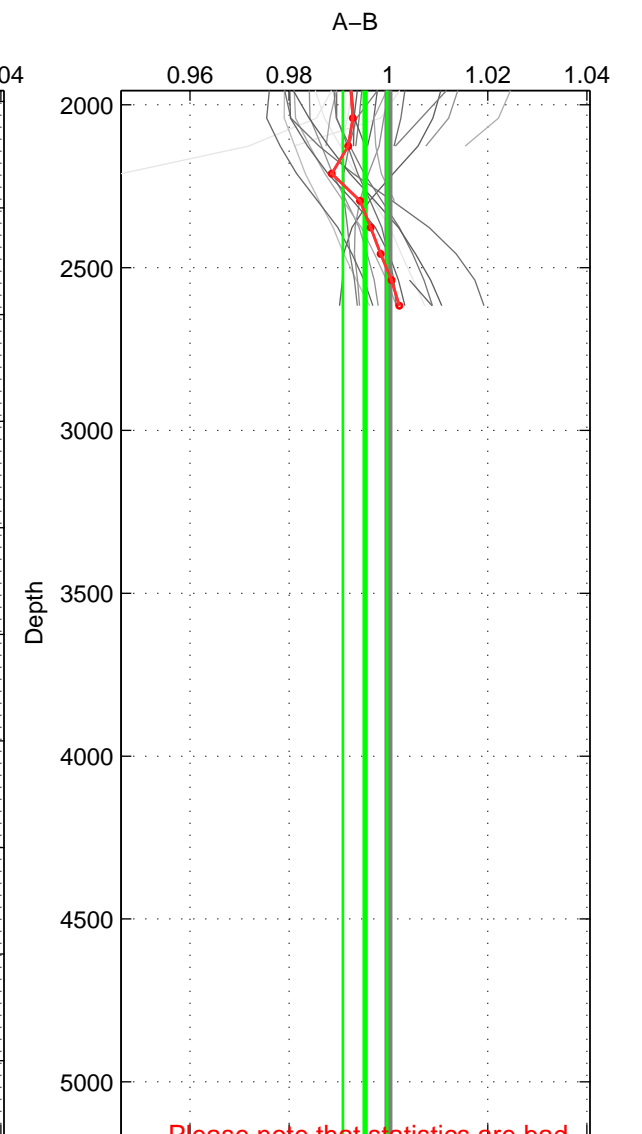

Cruise A (red). Date: Aug 1997 Cruisename: 314-74DI19970807

Cruise B (blue). Date: Aug 1998 Cruisename: 329-OMEX2

\*\*\* "Favourite" values are those of space 2.

	Offset	O.StDev	Ratio	R.Stdev	Rating
SIGMA:	-1.444	1.825	0.994	0.007	3
THETA:	-2.761	2.577	0.989	0.010	5
DEPTH:	-1.201	1.132	0.995	0.004	2
FAV. :	-2.761	2.577	0.989	0.010	5

Profiles of A: 18  
 Profiles of B: 2  
 Diff profs : 28  
 WMoffset (A-B): -1.4438  
 WMoffset stdev: 1.8246  
 WMratio (A/B): 0.99422  
 WMratio stdev: 0.0072461

Quality (1-5): 3

Profiles of A: 17  
 Profiles of B: 3  
 Diff profs : 44  
 WMoffset (A-B): -2.7612  
 WMoffset stdev: 2.5774  
 WMratio (A/B): 0.9891  
 WMratio stdev: 0.01016

Quality (1-5): 5

Profiles of A: 17  
 Profiles of B: 2  
 Diff profs : 29  
 WMoffset (A-B): -1.2006  
 WMoffset stdev: 1.1325  
 WMratio (A/B): 0.99529  
 WMratio stdev: 0.0044543

Quality (1-5): 2

Please note that statistics are bad.