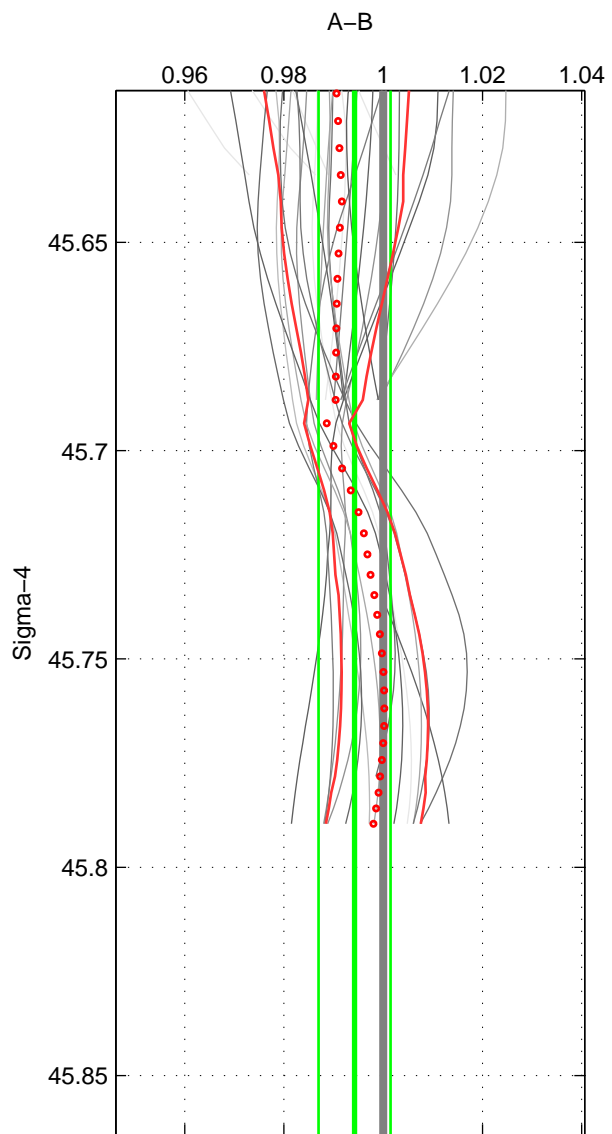

Cruise A (red). Date: Aug 1997 Cruisename: 314-74DI19970807

Cruise B (blue). Date: Aug 1998 Cruisename: 329-OMEX2

\*\*\* "Favourite" values are those of space 2.

	Offset	O.StDev	Ratio	R.Stdev	Rating
SIGMA:	-1.444	1.825	0.994	0.007	3
THETA:	-2.761	2.577	0.989	0.010	5
DEPTH:	-1.201	1.132	0.995	0.004	2
FAV. :	-2.761	2.577	0.989	0.010	5

Profiles of A: 18  
 Profiles of B: 2  
 Diff profs : 28  
 WMoffset (A-B): -1.4438  
 WMoffset stdev: 1.8246  
 WMratio (A/B): 0.99422  
 WMratio stdev: 0.0072461

Quality (1-5): 3

Profiles of A: 17  
 Profiles of B: 3  
 Diff profs : 44  
 WMoffset (A-B): -2.7612  
 WMoffset stdev: 2.5774  
 WMratio (A/B): 0.9891  
 WMratio stdev: 0.01016

Quality (1-5): 5

Profiles of A: 17  
 Profiles of B: 2  
 Diff profs : 29  
 WMoffset (A-B): -1.2006  
 WMoffset stdev: 1.1325  
 WMratio (A/B): 0.99529  
 WMratio stdev: 0.0044543

Quality (1-5): 2

Please note that statistics are bad.