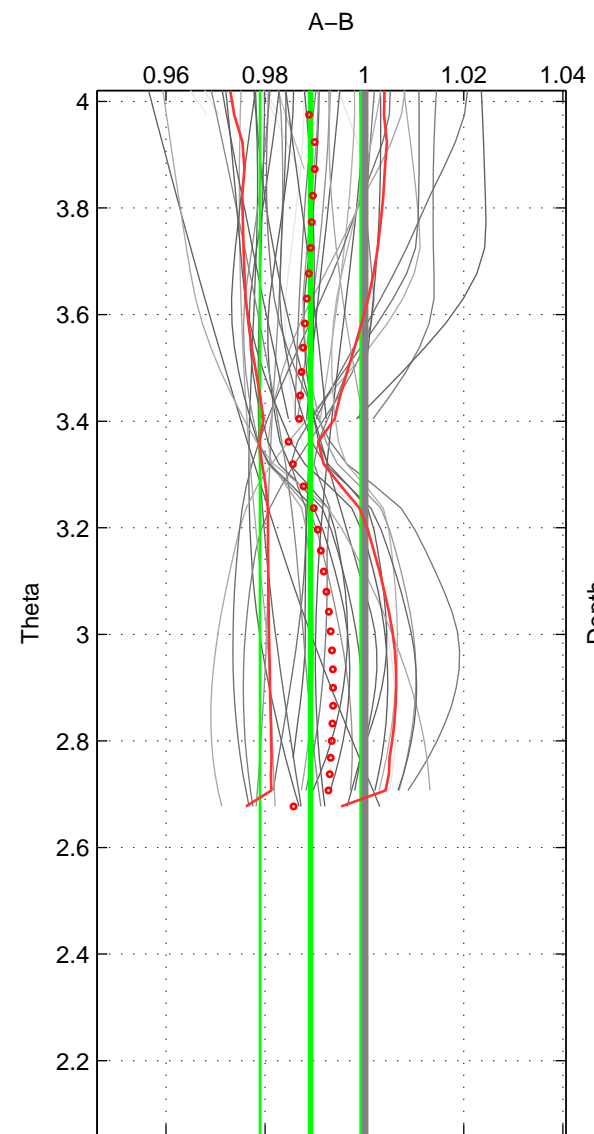

Cruise A (red). Date: Aug 1997 Cruisename: 314-74DI19970807

Cruise B (blue). Date: Aug 1998 Cruisename: 329-OMEX2

\*\*\* "Favourite" values are those of space 2.

	Offset	O.StDev	Ratio	R.Stdev	Rating
SIGMA:	-1.444	1.825	0.994	0.007	3
THETA:	-2.761	2.577	0.989	0.010	5
DEPTH:	-1.201	1.132	0.995	0.004	2
FAV. :	-2.761	2.577	0.989	0.010	5

Profiles of A: 18  
 Profiles of B: 2  
 Diff profs : 28  
 WMoffset (A-B): -1.4438  
 WMoffset stdev: 1.8246  
 WMratio (A/B): 0.99422  
 WMratio stdev: 0.0072461

Quality (1-5): 3

Profiles of A: 17  
 Profiles of B: 3  
 Diff profs : 44  
 WMoffset (A-B): -2.7612  
 WMoffset stdev: 2.5774  
 WMratio (A/B): 0.9891  
 WMratio stdev: 0.01016

Quality (1-5): 5

Profiles of A: 17  
 Profiles of B: 2  
 Diff profs : 29  
 WMoffset (A-B): -1.2006  
 WMoffset stdev: 1.1325  
 WMratio (A/B): 0.99529  
 WMratio stdev: 0.0044543

Quality (1-5): 2

Please note that statistics are bad.