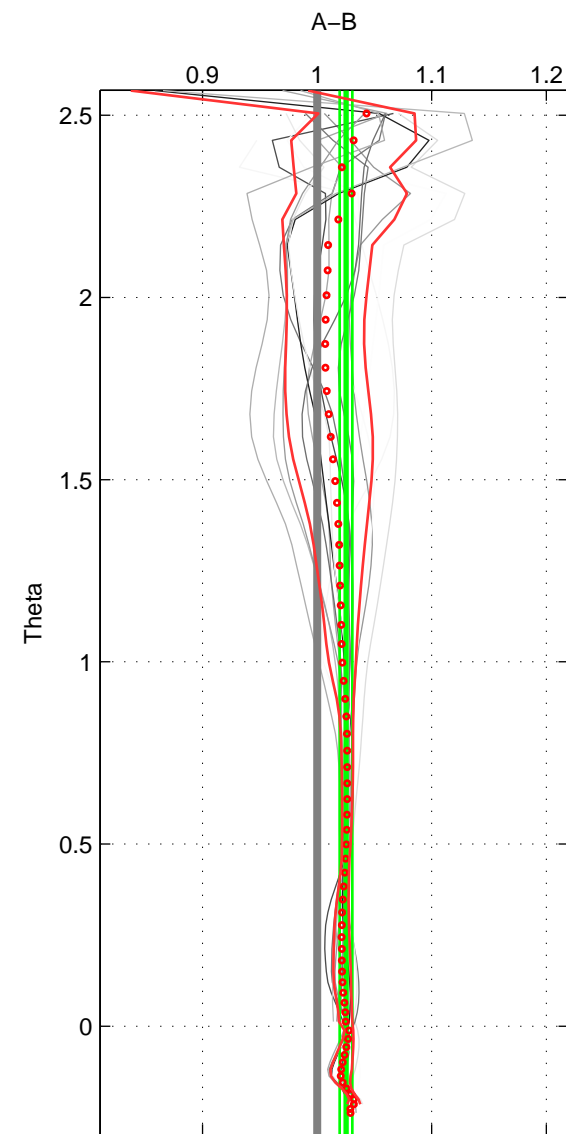

Cruise A (red). Date: Feb 2010 Cruisename: 216-29HE20100208

Cruise B (blue). Date: Apr 1995 Cruisename: 320-74JC19950320

\*\*\* "Favourite" values are means of spaces 1 2 3.

	Offset	O.StDev	Ratio	R.Stdev	Rating
SIGMA:	4.987	0.905	1.024	0.004	5
THETA:	5.299	1.137	1.025	0.005	5
DEPTH:	4.522	2.206	1.021	0.010	5
FAV.:	4.936	1.416	1.023	0.007	5

Profiles of A: 4  
 Profiles of B: 8  
 Diff profs: 15  
 WMoffset (A-B): 4.987  
 WMoffset stdev: 0.90545  
 WMratio (A/B): 1.0238  
 WMratio stdev: 0.0044368

Quality (1-5): 5

Profiles of A: 4  
 Profiles of B: 8  
 Diff profs: 15  
 WMoffset (A-B): 5.2988  
 WMoffset stdev: 1.1366  
 WMratio (A/B): 1.0252  
 WMratio stdev: 0.0054752

Quality (1-5): 5

Profiles of A: 4  
 Profiles of B: 8  
 Diff profs: 15  
 WMoffset (A-B): 4.5222  
 WMoffset stdev: 2.2061  
 WMratio (A/B): 1.021  
 WMratio stdev: 0.010279

Quality (1-5): 5