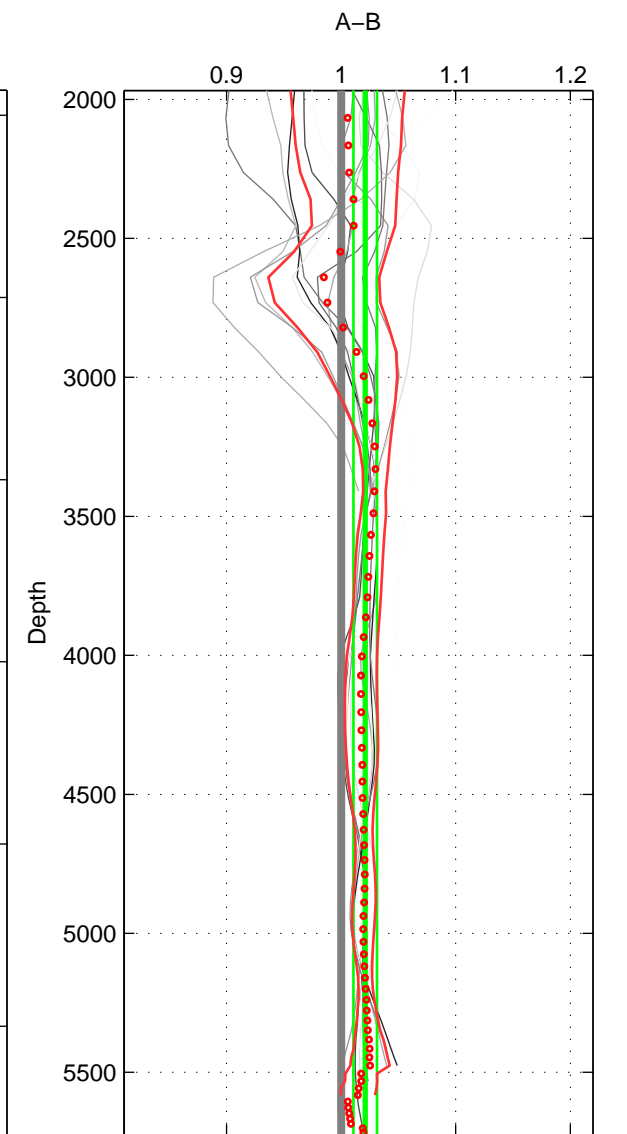

Cruise A (red). Date: Feb 2010 Cruisename: 216-29HE20100208

Cruise B (blue). Date: Apr 1995 Cruisename: 320-74JC19950320

\*\*\* "Favourite" values are means of spaces 1 2 3.

	Offset	O.StDev	Ratio	R.Stdev	Rating
SIGMA:	4.987	0.905	1.024	0.004	5
THETA:	5.299	1.137	1.025	0.005	5
DEPTH:	4.522	2.206	1.021	0.010	5
FAV.:	4.936	1.416	1.023	0.007	5

Profiles of A: 4  
 Profiles of B: 8  
 Diff profs: 15  
 WMoffset (A-B): 4.987  
 WMoffset stdev: 0.90545  
 WMratio (A/B): 1.0238  
 WMratio stdev: 0.0044368

Quality (1-5): 5

Profiles of A: 4  
 Profiles of B: 8  
 Diff profs: 15  
 WMoffset (A-B): 5.2988  
 WMoffset stdev: 1.1366  
 WMratio (A/B): 1.0252  
 WMratio stdev: 0.0054752

Quality (1-5): 5

Profiles of A: 4  
 Profiles of B: 8  
 Diff profs: 15  
 WMoffset (A-B): 4.5222  
 WMoffset stdev: 2.2061  
 WMratio (A/B): 1.021  
 WMratio stdev: 0.010279

Quality (1-5): 5