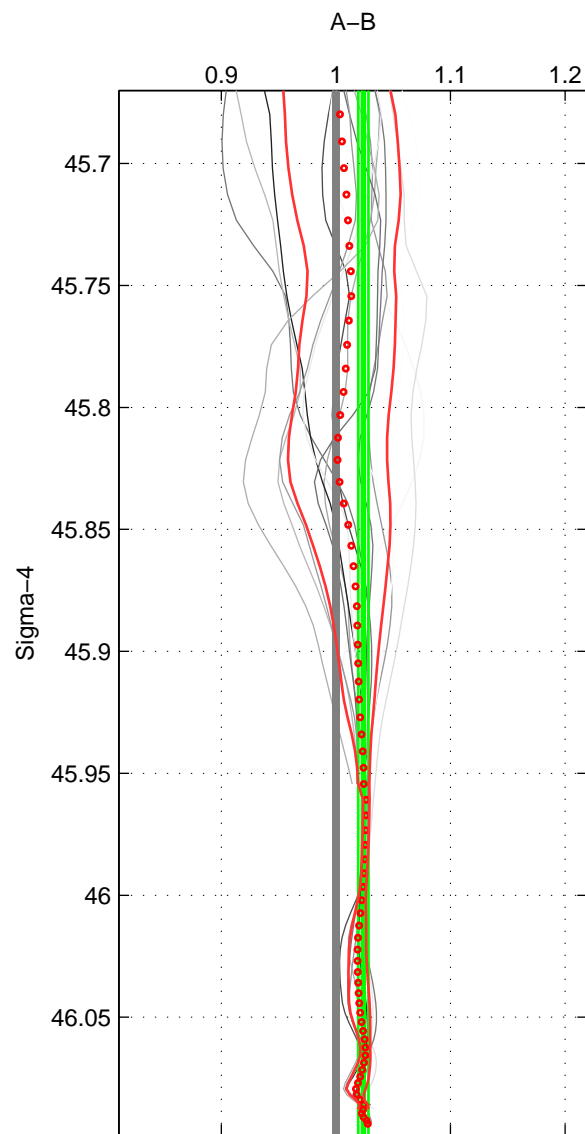

Cruise A (red). Date: Feb 2010 Cruisename: 216-29HE20100208

Cruise B (blue). Date: Apr 1995 Cruisename: 320-74JC19950320

\*\*\* "Favourite" values are means of spaces 1 2 3.

	Offset	O.StDev	Ratio	R.Stdev	Rating
SIGMA:	4.987	0.905	1.024	0.004	5
THETA:	5.299	1.137	1.025	0.005	5
DEPTH:	4.522	2.206	1.021	0.010	5
FAV.:	4.936	1.416	1.023	0.007	5

Profiles of A: 4  
 Profiles of B: 8  
 Diff profs: 15  
 WMoffset (A-B): 4.987  
 WMoffset stdev: 0.90545  
 WMratio (A/B): 1.0238  
 WMratio stdev: 0.0044368

Quality (1-5): 5

Profiles of A: 4  
 Profiles of B: 8  
 Diff profs: 15  
 WMoffset (A-B): 5.2988  
 WMoffset stdev: 1.1366  
 WMratio (A/B): 1.0252  
 WMratio stdev: 0.0054752

Quality (1-5): 5

Profiles of A: 4  
 Profiles of B: 8  
 Diff profs: 15  
 WMoffset (A-B): 4.5222  
 WMoffset stdev: 2.2061  
 WMratio (A/B): 1.021  
 WMratio stdev: 0.010279

Quality (1-5): 5