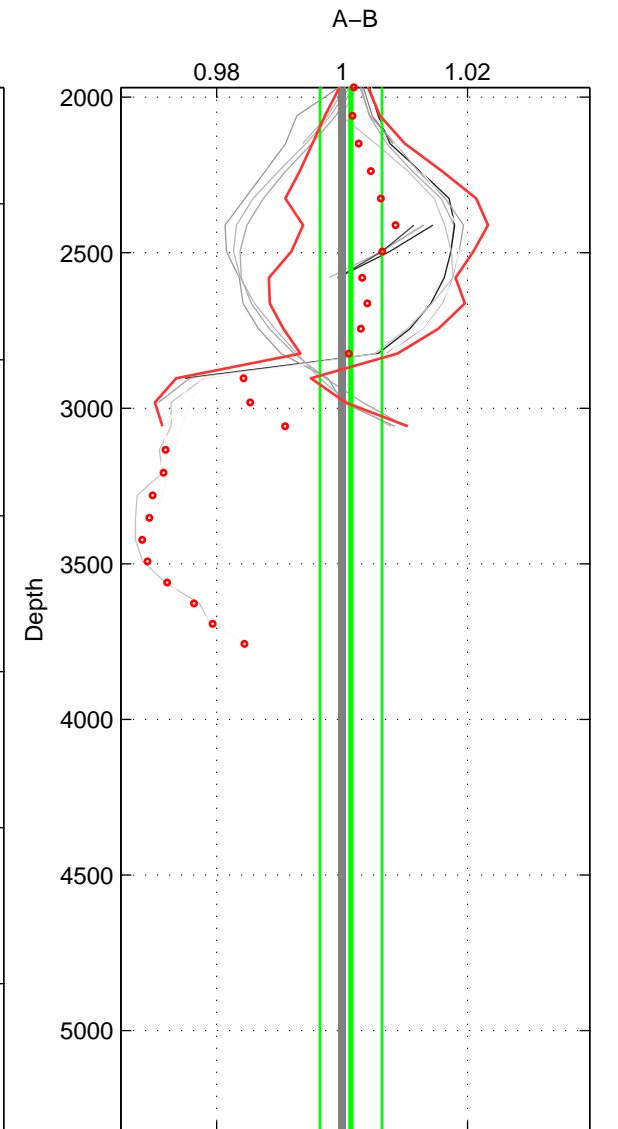

Cruise A (red). Date: Jul 1987 Cruisename: 2-06AQ19870704

Cruise B (blue). Date: Sep 1980 Cruisename: 111-77YM19800811

*** "Favourite" values are means of spaces 1 2 3.

	Offset	O.StDev	Ratio	R.Stdev	Rating
SIGMA:	-0.766	0.791	0.997	0.003	3
THETA:	0.561	1.007	1.002	0.003	3
DEPTH:	0.424	1.498	1.001	0.005	3
FAV.:	0.073	1.099	1.000	0.004	3

Profiles of A: 8
 Profiles of B: 6
 Diff profs : 17
 WMoffset (A-B): -0.76617
 WMoffset stdev: 0.79069
 WMratio (A/B): 0.99736
 WMratio stdev: 0.0026051

Quality (1-5): 3

Profiles of A: 8
 Profiles of B: 6
 Diff profs : 17
 WMoffset (A-B): 0.56057
 WMoffset stdev: 1.0072
 WMratio (A/B): 1.0019
 WMratio stdev: 0.0033306

Quality (1-5): 3

Profiles of A: 8
 Profiles of B: 6
 Diff profs : 17
 WMoffset (A-B): 0.42446
 WMoffset stdev: 1.4979
 WMratio (A/B): 1.0014
 WMratio stdev: 0.0049571

Quality (1-5): 3