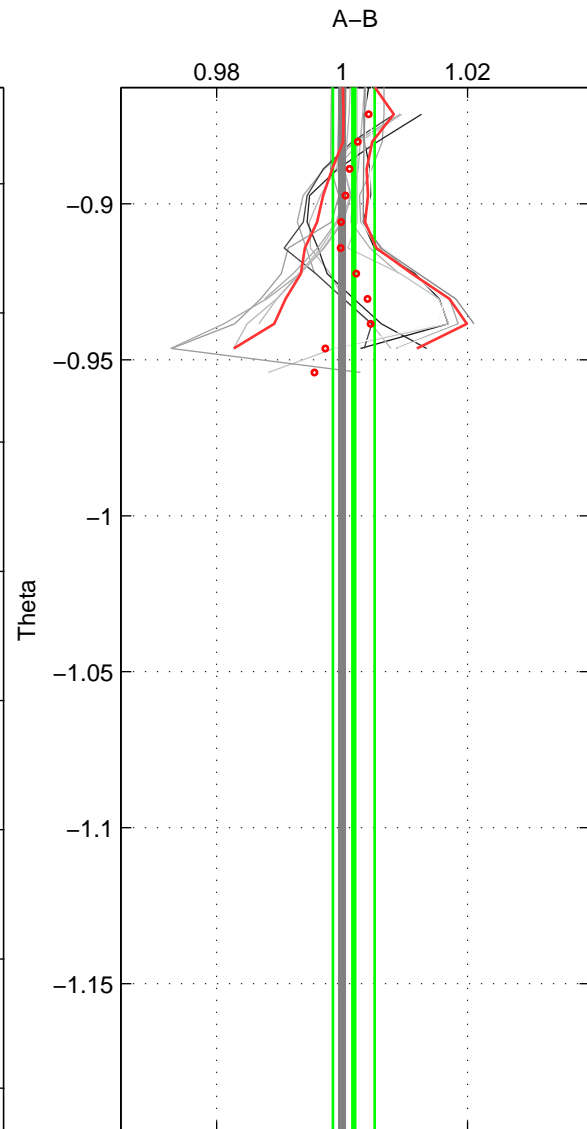

Cruise A (red). Date: Jul 1987 Cruisename: 2-06AQ19870704

Cruise B (blue). Date: Sep 1980 Cruisename: 111-77YM19800811

*** "Favourite" values are means of spaces 1 2 3.

	Offset	O.StDev	Ratio	R.Stdev	Rating
SIGMA:	-0.766	0.791	0.997	0.003	3
THETA:	0.561	1.007	1.002	0.003	3
DEPTH:	0.424	1.498	1.001	0.005	3
FAV.:	0.073	1.099	1.000	0.004	3

Profiles of A: 8
 Profiles of B: 6
 Diff profs : 17
 WMoffset (A-B): -0.76617
 WMoffset stdev: 0.79069
 WMratio (A/B): 0.99736
 WMratio stdev: 0.0026051

Quality (1-5): 3

Profiles of A: 8
 Profiles of B: 6
 Diff profs : 17
 WMoffset (A-B): 0.56057
 WMoffset stdev: 1.0072
 WMratio (A/B): 1.0019
 WMratio stdev: 0.0033306

Quality (1-5): 3

Profiles of A: 8
 Profiles of B: 6
 Diff profs : 17
 WMoffset (A-B): 0.42446
 WMoffset stdev: 1.4979
 WMratio (A/B): 1.0014
 WMratio stdev: 0.0049571

Quality (1-5): 3