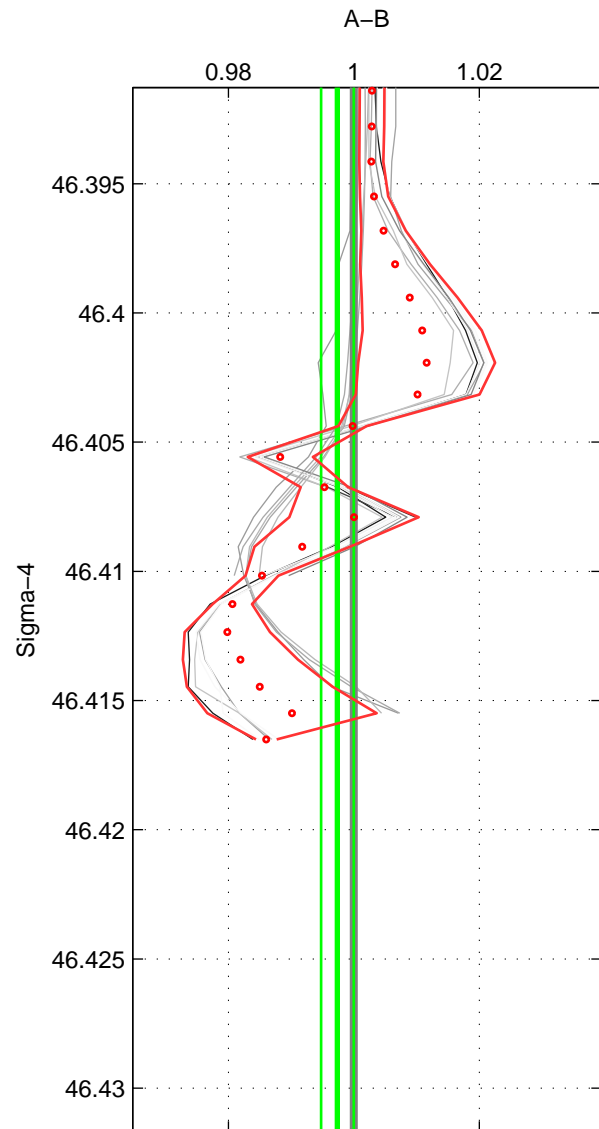

Cruise A (red). Date: Jul 1987 Cruisename: 2-06AQ19870704

Cruise B (blue). Date: Sep 1980 Cruisename: 111-77YM19800811

*** "Favourite" values are means of spaces 1 2 3.

	Offset	O.StDev	Ratio	R.Stdev	Rating
SIGMA:	-0.766	0.791	0.997	0.003	3
THETA:	0.561	1.007	1.002	0.003	3
DEPTH:	0.424	1.498	1.001	0.005	3
FAV.:	0.073	1.099	1.000	0.004	3

Profiles of A: 8
 Profiles of B: 6
 Diff profs : 17
 WMoffset (A-B): -0.76617
 WMoffset stdev: 0.79069
 WMratio (A/B): 0.99736
 WMratio stdev: 0.0026051

Quality (1-5): 3

Profiles of A: 8
 Profiles of B: 6
 Diff profs : 17
 WMoffset (A-B): 0.56057
 WMoffset stdev: 1.0072
 WMratio (A/B): 1.0019
 WMratio stdev: 0.0033306

Quality (1-5): 3

Profiles of A: 8
 Profiles of B: 6
 Diff profs : 17
 WMoffset (A-B): 0.42446
 WMoffset stdev: 1.4979
 WMratio (A/B): 1.0014
 WMratio stdev: 0.0049571

Quality (1-5): 3