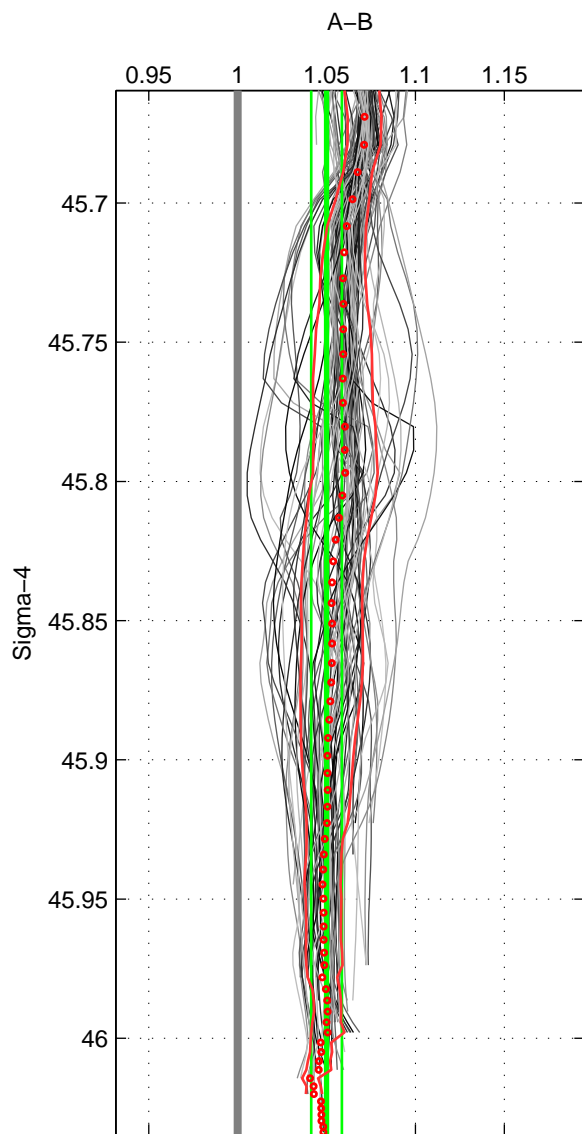

Cruise A (red). Date: Jul 2001 Cruisename: 160-06MT20010620
 Cruise B (blue). Date: Jun 2004 Cruisename: 275-35TH20040604

*** "Favourite" values are means of spaces 1 2 3.

	Offset	O.StDev	Ratio	R.Stdev	Rating
SIGMA:	14.985	2.498	1.050	0.009	4
THETA:	14.870	0.953	1.049	0.003	4
DEPTH:	16.647	8.953	1.059	0.032	4
FAV.:	15.501	4.135	1.053	0.015	4

Profiles of A: 17
 Profiles of B: 14
 Diff profs : 100
 WMoffset (A-B): 14.9852
 WMoffset stdev: 2.4979
 WMratio (A/B): 1.05
 WMratio stdev: 0.0085987

Quality (1-5): 4

Profiles of A: 17
 Profiles of B: 14
 Diff profs : 100
 WMoffset (A-B): 14.8696
 WMoffset stdev: 0.95321
 WMratio (A/B): 1.0489
 WMratio stdev: 0.0031863

Quality (1-5): 4

Profiles of A: 17
 Profiles of B: 14
 Diff profs : 100
 WMoffset (A-B): 16.6472
 WMoffset stdev: 8.9532
 WMratio (A/B): 1.059
 WMratio stdev: 0.031735

Quality (1-5): 4