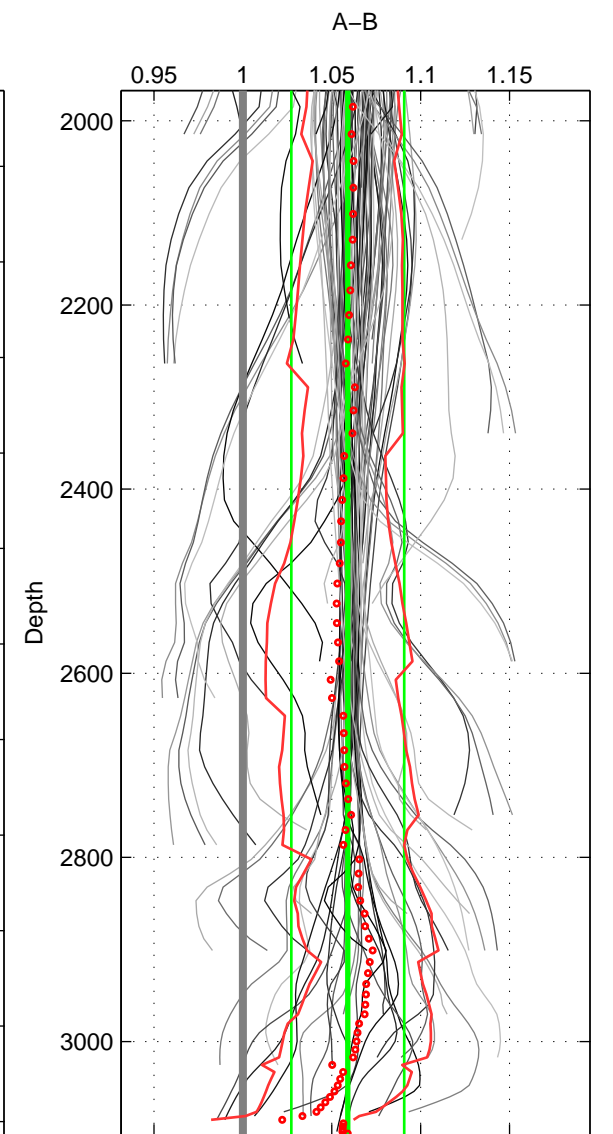

Cruise A (red). Date: Jul 2001 Cruisename: 160-06MT20010620
 Cruise B (blue). Date: Jun 2004 Cruisename: 275-35TH20040604

*** "Favourite" values are means of spaces 1 2 3.

	Offset	O.StDev	Ratio	R.Stdev	Rating
SIGMA:	14.985	2.498	1.050	0.009	4
THETA:	14.870	0.953	1.049	0.003	4
DEPTH:	16.647	8.953	1.059	0.032	4
FAV.:	15.501	4.135	1.053	0.015	4

Profiles of A: 17
 Profiles of B: 14
 Diff profs : 100
 WMoffset (A-B): 14.9852
 WMoffset stdev: 2.4979
 WMratio (A/B): 1.05
 WMratio stdev: 0.0085987

Quality (1-5): 4

Profiles of A: 17
 Profiles of B: 14
 Diff profs : 100
 WMoffset (A-B): 14.8696
 WMoffset stdev: 0.95321
 WMratio (A/B): 1.0489
 WMratio stdev: 0.0031863

Quality (1-5): 4

Profiles of A: 17
 Profiles of B: 14
 Diff profs : 100
 WMoffset (A-B): 16.6472
 WMoffset stdev: 8.9532
 WMratio (A/B): 1.059
 WMratio stdev: 0.031735

Quality (1-5): 4