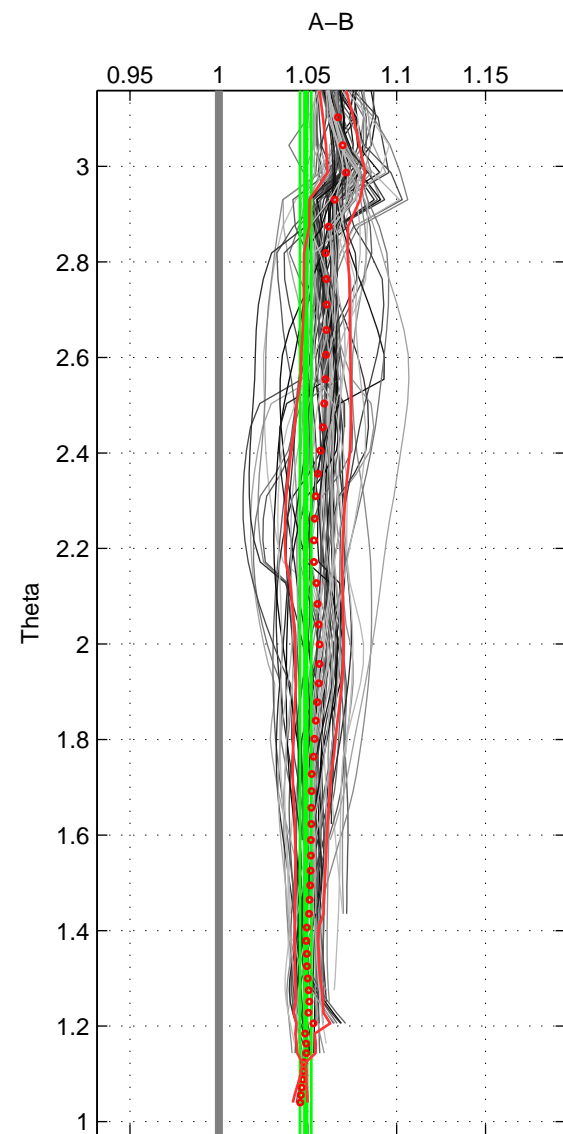

Cruise A (red). Date: Jul 2001 Cruisename: 160-06MT20010620
 Cruise B (blue). Date: Jun 2004 Cruisename: 275-35TH20040604

*** "Favourite" values are means of spaces 1 2 3.

	Offset	O.StDev	Ratio	R.Stdev	Rating
SIGMA:	14.985	2.498	1.050	0.009	4
THETA:	14.870	0.953	1.049	0.003	4
DEPTH:	16.647	8.953	1.059	0.032	4
FAV.:	15.501	4.135	1.053	0.015	4

Profiles of A: 17
 Profiles of B: 14
 Diff profs : 100
 WMoffset (A-B): 14.9852
 WMoffset stdev: 2.4979
 WMratio (A/B): 1.05
 WMratio stdev: 0.0085987

Quality (1-5): 4

Profiles of A: 17
 Profiles of B: 14
 Diff profs : 100
 WMoffset (A-B): 14.8696
 WMoffset stdev: 0.95321
 WMratio (A/B): 1.0489
 WMratio stdev: 0.0031863

Quality (1-5): 4

Profiles of A: 17
 Profiles of B: 14
 Diff profs : 100
 WMoffset (A-B): 16.6472
 WMoffset stdev: 8.9532
 WMratio (A/B): 1.059
 WMratio stdev: 0.031735

Quality (1-5): 4