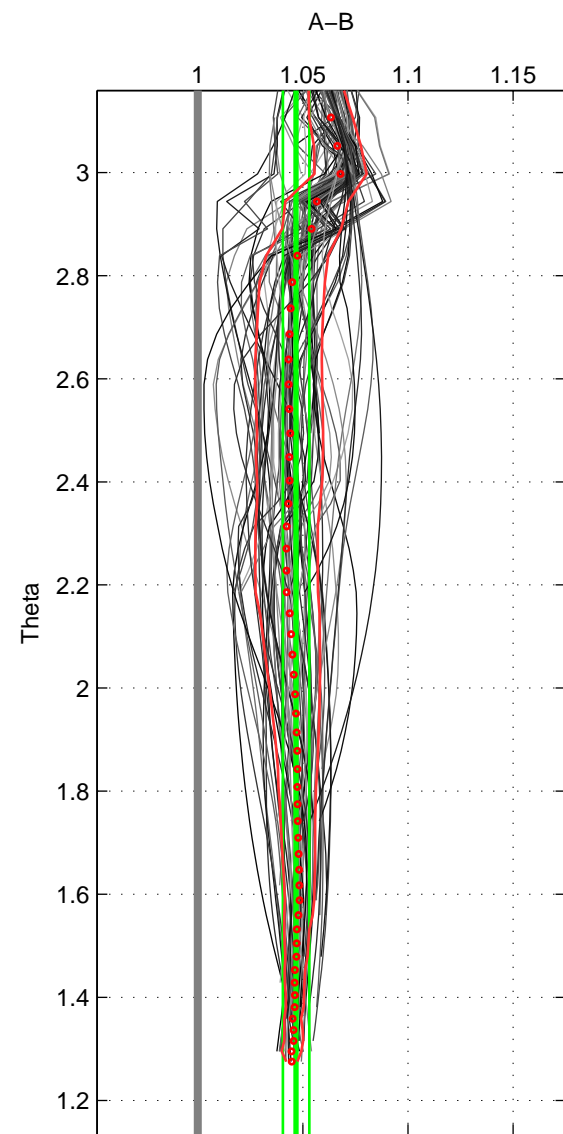

Cruise A (red). Date: Jul 2001 Cruisename: 160-06MT20010620  
 Cruise B (blue). Date: Jun 2008 Cruisename: 276-35TH20080610

\*\*\* "Favourite" values are means of spaces 1 2 3.

	Offset	O.StDev	Ratio	R.Stdev	Rating
SIGMA:	15.298	1.791	1.051	0.006	4
THETA:	14.033	1.876	1.047	0.006	4
DEPTH:	13.314	7.526	1.047	0.026	4
FAV. :	14.215	3.731	1.048	0.013	4

Profiles of A: 14  
 Profiles of B: 17  
 Diff profs : 100  
 WMoffset (A-B): 15.2984  
 WMoffset stdev: 1.791  
 WMratio (A/B): 1.0509  
 WMratio stdev: 0.0060623

Quality (1-5): 4

Profiles of A: 14  
 Profiles of B: 17  
 Diff profs : 100  
 WMoffset (A-B): 14.0325  
 WMoffset stdev: 1.8758  
 WMratio (A/B): 1.0467  
 WMratio stdev: 0.0062951

Quality (1-5): 4

Profiles of A: 14  
 Profiles of B: 17  
 Diff profs : 100  
 WMoffset (A-B): 13.3137  
 WMoffset stdev: 7.5258  
 WMratio (A/B): 1.0466  
 WMratio stdev: 0.026487

Quality (1-5): 4