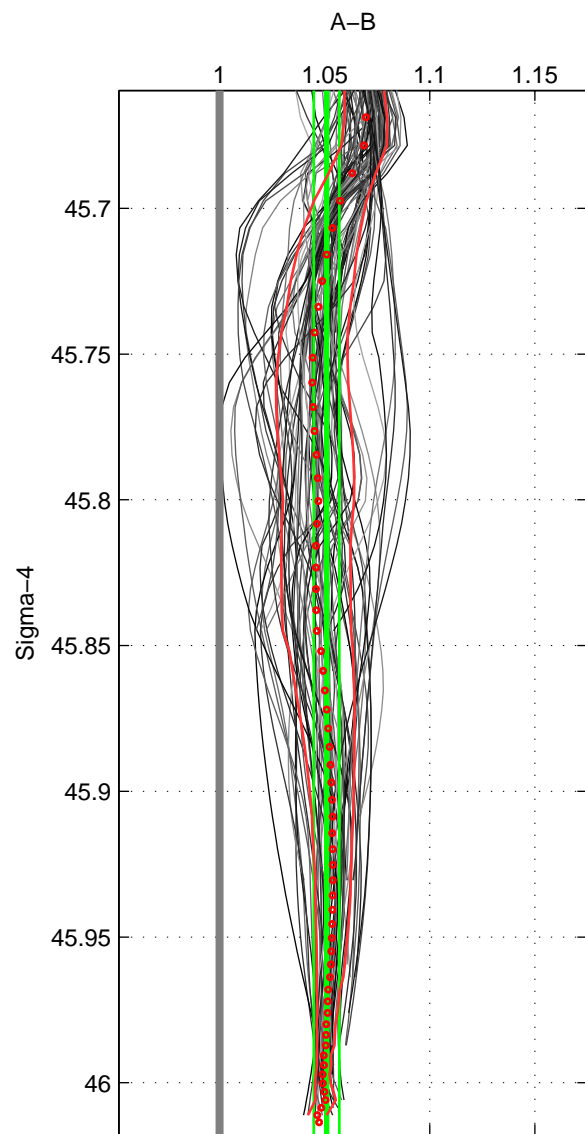

Cruise A (red). Date: Jul 2001 Cruisename: 160-06MT20010620  
 Cruise B (blue). Date: Jun 2008 Cruisename: 276-35TH20080610

\*\*\* "Favourite" values are means of spaces 1 2 3.

	Offset	O.StDev	Ratio	R.Stdev	Rating
SIGMA:	15.298	1.791	1.051	0.006	4
THETA:	14.033	1.876	1.047	0.006	4
DEPTH:	13.314	7.526	1.047	0.026	4
FAV. :	14.215	3.731	1.048	0.013	4

Profiles of A: 14  
 Profiles of B: 17  
 Diff profs : 100  
 WMoffset (A-B): 15.2984  
 WMoffset stdev: 1.791  
 WMratio (A/B): 1.0509  
 WMratio stdev: 0.0060623

Quality (1-5): 4

Profiles of A: 14  
 Profiles of B: 17  
 Diff profs : 100  
 WMoffset (A-B): 14.0325  
 WMoffset stdev: 1.8758  
 WMratio (A/B): 1.0467  
 WMratio stdev: 0.0062951

Quality (1-5): 4

Profiles of A: 14  
 Profiles of B: 17  
 Diff profs : 100  
 WMoffset (A-B): 13.3137  
 WMoffset stdev: 7.5258  
 WMratio (A/B): 1.0466  
 WMratio stdev: 0.026487

Quality (1-5): 4