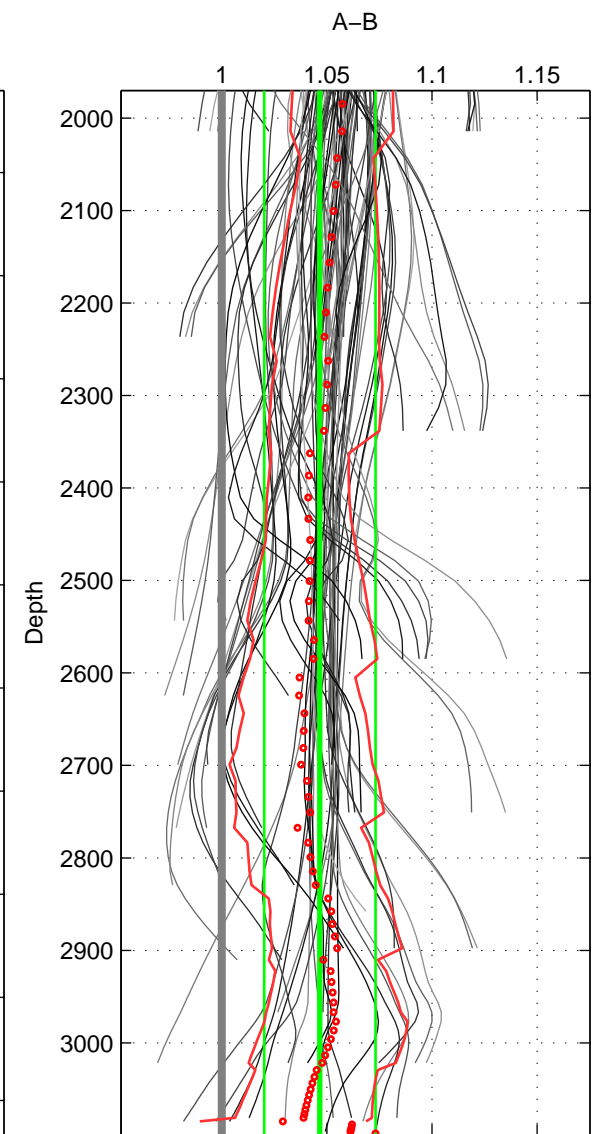

Cruise A (red). Date: Jul 2001 Cruisename: 160-06MT20010620  
 Cruise B (blue). Date: Jun 2008 Cruisename: 276-35TH20080610

\*\*\* "Favourite" values are means of spaces 1 2 3.

	Offset	O.StDev	Ratio	R.Stdev	Rating
SIGMA:	15.298	1.791	1.051	0.006	4
THETA:	14.033	1.876	1.047	0.006	4
DEPTH:	13.314	7.526	1.047	0.026	4
FAV. :	14.215	3.731	1.048	0.013	4

Profiles of A: 14  
 Profiles of B: 17  
 Diff profs : 100  
 WMoffset (A-B): 15.2984  
 WMoffset stdev: 1.791  
 WMratio (A/B): 1.0509  
 WMratio stdev: 0.0060623

Quality (1-5): 4

Profiles of A: 14  
 Profiles of B: 17  
 Diff profs : 100  
 WMoffset (A-B): 14.0325  
 WMoffset stdev: 1.8758  
 WMratio (A/B): 1.0467  
 WMratio stdev: 0.0062951

Quality (1-5): 4

Profiles of A: 14  
 Profiles of B: 17  
 Diff profs : 100  
 WMoffset (A-B): 13.3137  
 WMoffset stdev: 7.5258  
 WMratio (A/B): 1.0466  
 WMratio stdev: 0.026487

Quality (1-5): 4