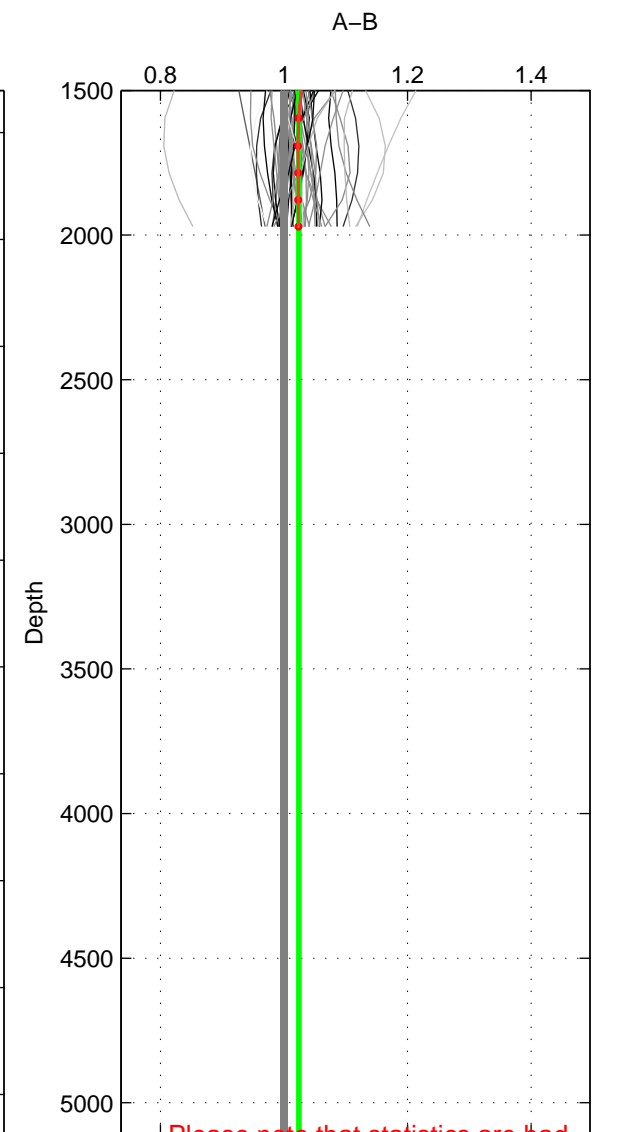

Cruise A (red). Date: Jul 2001 Cruisename: 656-49UF20010710

Cruise B (blue). Date: Feb 2008 Cruisename: 717-49UP20080122

*** "Favourite" values are means of spaces 1 2.

	Offset	O.StDev	Ratio	R.Stdev	Rating
SIGMA:	1.906	3.204	1.021	0.035	5
THETA:	1.942	3.658	1.022	0.039	5
DEPTH:	2.178	0.168	1.024	0.002	3
FAV.:	1.924	3.431	1.021	0.037	5

Profiles of A: 34
 Profiles of B: 17
 Diff profs : 54
 WMoffset (A-B): 1.9062
 WMoffset stdev: 3.2044
 WMratio (A/B): 1.0209
 WMratio stdev: 0.034688

Quality (1-5): 5

Profiles of A: 34
 Profiles of B: 17
 Diff profs : 54
 WMoffset (A-B): 1.942
 WMoffset stdev: 3.6577
 WMratio (A/B): 1.0218
 WMratio stdev: 0.039409

Quality (1-5): 5

Profiles of A: 34
 Profiles of B: 17
 Diff profs : 54
 WMoffset (A-B): 2.1776
 WMoffset stdev: 0.16788
 WMratio (A/B): 1.0241
 WMratio stdev: 0.001843

Quality (1-5): 3

Please note that statistics are bad.