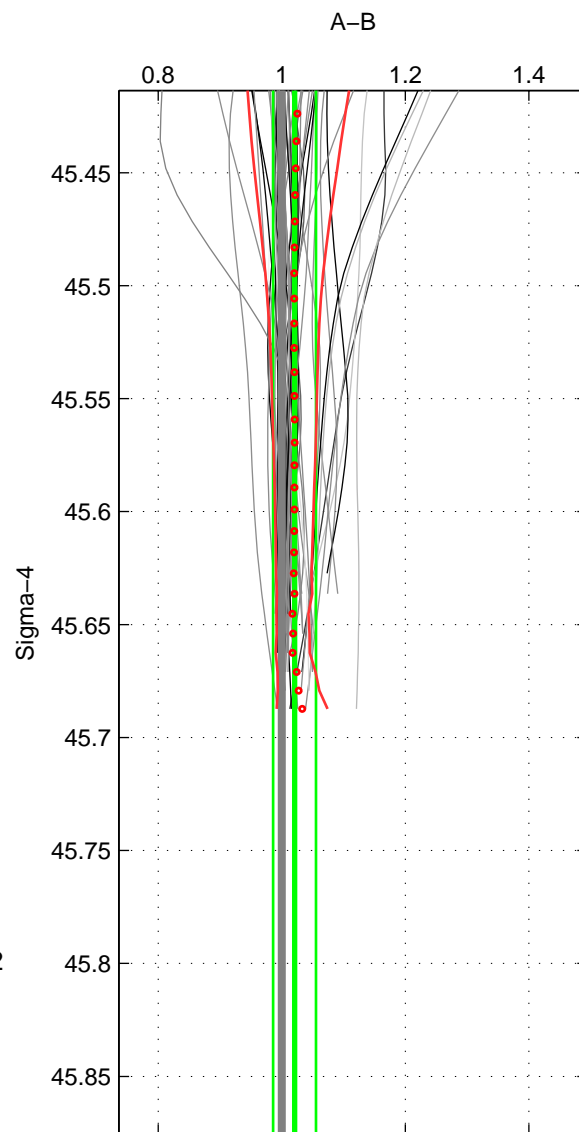

Cruise A (red). Date: Jul 2001 Cruisename: 656-49UF20010710

Cruise B (blue). Date: Feb 2008 Cruisename: 717-49UP20080122

*** "Favourite" values are means of spaces 1 2.

	Offset	O.StDev	Ratio	R.Stdev	Rating
SIGMA:	1.906	3.204	1.021	0.035	5
THETA:	1.942	3.658	1.022	0.039	5
DEPTH:	2.178	0.168	1.024	0.002	3
FAV.:	1.924	3.431	1.021	0.037	5

Profiles of A: 34
 Profiles of B: 17
 Diff profs : 54
 WMoffset (A-B): 1.9062
 WMoffset stdev: 3.2044
 WMratio (A/B): 1.0209
 WMratio stdev: 0.034688

Quality (1-5): 5

Profiles of A: 34
 Profiles of B: 17
 Diff profs : 54
 WMoffset (A-B): 1.942
 WMoffset stdev: 3.6577
 WMratio (A/B): 1.0218
 WMratio stdev: 0.039409

Quality (1-5): 5

Profiles of A: 34
 Profiles of B: 17
 Diff profs : 54
 WMoffset (A-B): 2.1776
 WMoffset stdev: 0.16788
 WMratio (A/B): 1.0241
 WMratio stdev: 0.001843

Quality (1-5): 3

Please note that statistics are bad.