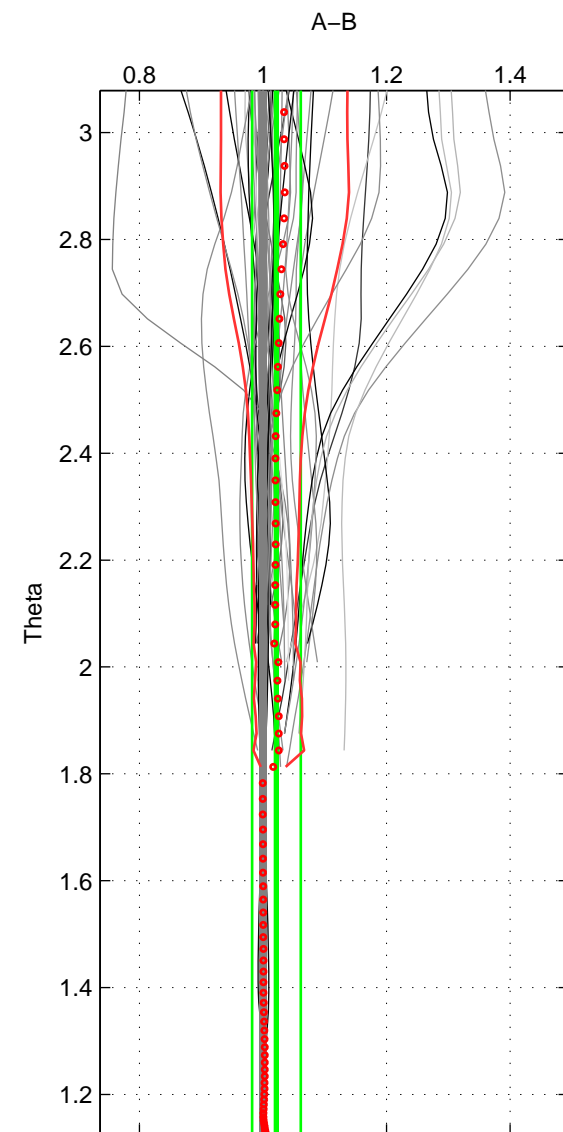

Cruise A (red). Date: Jul 2001 Cruisename: 656-49UF20010710

Cruise B (blue). Date: Feb 2008 Cruisename: 717-49UP20080122

*** "Favourite" values are means of spaces 1 2.

	Offset	O.StDev	Ratio	R.Stdev	Rating
SIGMA:	1.906	3.204	1.021	0.035	5
THETA:	1.942	3.658	1.022	0.039	5
DEPTH:	2.178	0.168	1.024	0.002	3
FAV.:	1.924	3.431	1.021	0.037	5

Profiles of A: 34
 Profiles of B: 17
 Diff profs : 54
 WMoffset (A-B): 1.9062
 WMoffset stdev: 3.2044
 WMratio (A/B): 1.0209
 WMratio stdev: 0.034688

Quality (1-5): 5

Profiles of A: 34
 Profiles of B: 17
 Diff profs : 54
 WMoffset (A-B): 1.942
 WMoffset stdev: 3.6577
 WMratio (A/B): 1.0218
 WMratio stdev: 0.039409

Quality (1-5): 5

Profiles of A: 34
 Profiles of B: 17
 Diff profs : 54
 WMoffset (A-B): 2.1776
 WMoffset stdev: 0.16788
 WMratio (A/B): 1.0241
 WMratio stdev: 0.001843

Quality (1-5): 3

Please note that statistics are bad.