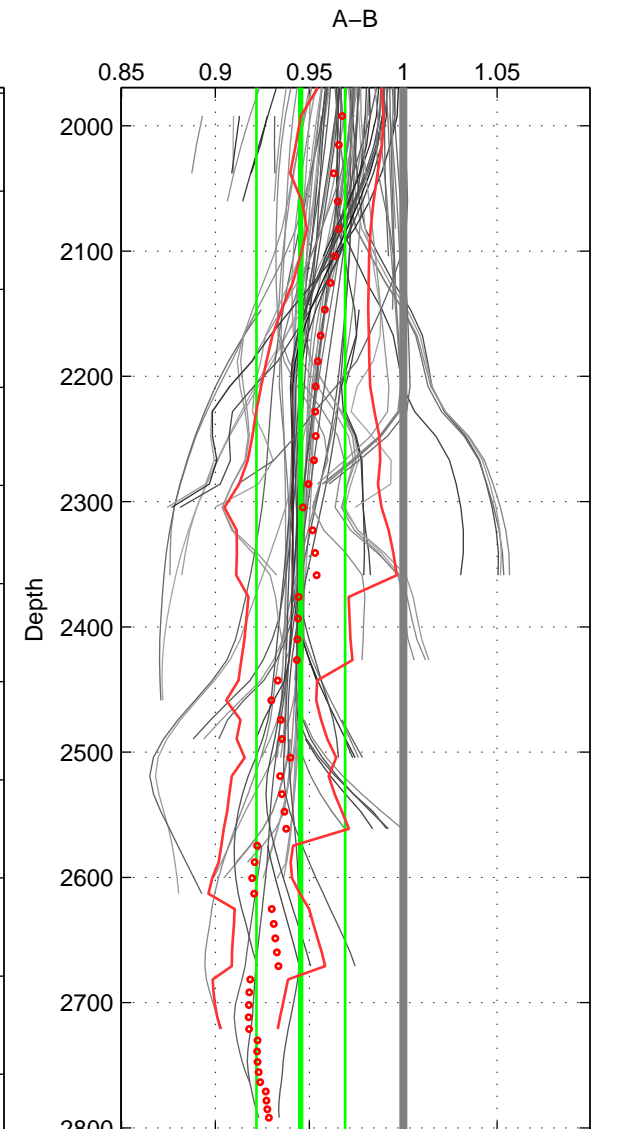

Cruise A (red). Date: Aug 1994 Cruisename: 90-58JH19940723

Cruise B (blue). Date: Jul 2001 Cruisename: 160-06MT20010620

*** "Favourite" values are means of spaces 1 2 3.

	Offset	O.StDev	Ratio	R.Stdev	Rating
SIGMA:	-16.638	3.810	0.947	0.012	4
THETA:	-17.418	3.609	0.944	0.011	4
DEPTH:	-16.198	7.442	0.945	0.024	4
FAV. :	-16.751	4.954	0.945	0.016	4

Profiles of A: 11
 Profiles of B: 22
 Diff profs : 87
 WMoffset (A-B): -16.6382
 WMoffset stdev: 3.8101
 WMratio (A/B): 0.94656
 WMratio stdev: 0.011887

Quality (1-5): 4

Profiles of A: 11
 Profiles of B: 21
 Diff profs : 86
 WMoffset (A-B): -17.418
 WMoffset stdev: 3.6089
 WMratio (A/B): 0.9444
 WMratio stdev: 0.011158

Quality (1-5): 4

Profiles of A: 11
 Profiles of B: 22
 Diff profs : 94
 WMoffset (A-B): -16.198
 WMoffset stdev: 7.4416
 WMratio (A/B): 0.94543
 WMratio stdev: 0.023591

Quality (1-5): 4