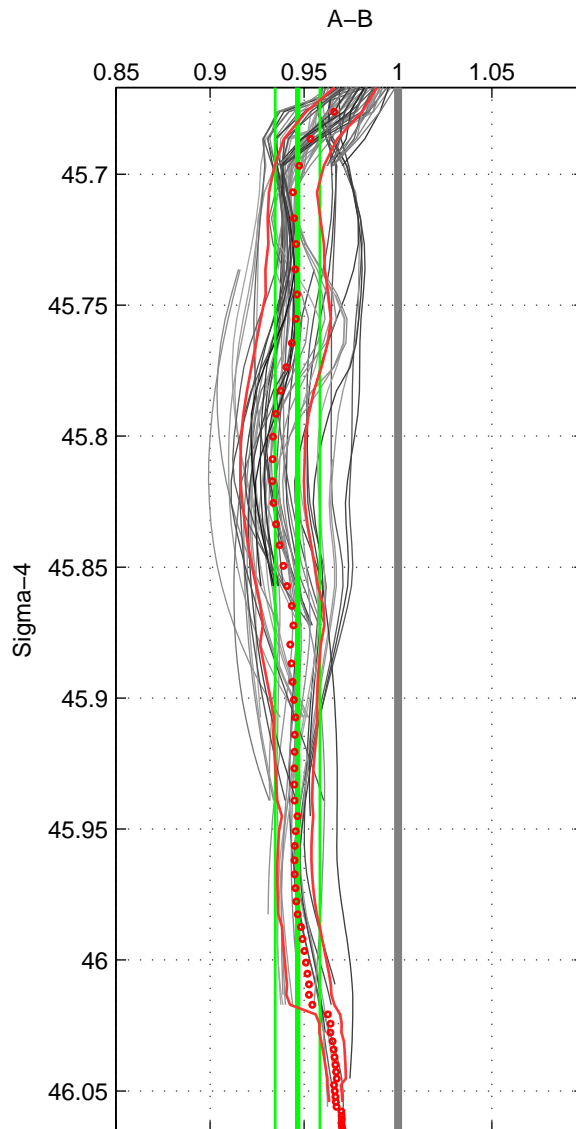

Cruise A (red). Date: Aug 1994 Cruisename: 90-58JH19940723

Cruise B (blue). Date: Jul 2001 Cruisename: 160-06MT20010620

*** "Favourite" values are means of spaces 1 2 3.

	Offset	O.StDev	Ratio	R.Stdev	Rating
SIGMA:	-16.638	3.810	0.947	0.012	4
THETA:	-17.418	3.609	0.944	0.011	4
DEPTH:	-16.198	7.442	0.945	0.024	4
FAV. :	-16.751	4.954	0.945	0.016	4

Profiles of A: 11
 Profiles of B: 22
 Diff profs : 87
 WMoffset (A-B): -16.6382
 WMoffset stdev: 3.8101
 WMratio (A/B): 0.94656
 WMratio stdev: 0.011887

Quality (1-5): 4

Profiles of A: 11
 Profiles of B: 21
 Diff profs : 86
 WMoffset (A-B): -17.418
 WMoffset stdev: 3.6089
 WMratio (A/B): 0.9444
 WMratio stdev: 0.011158

Quality (1-5): 4

Profiles of A: 11
 Profiles of B: 22
 Diff profs : 94
 WMoffset (A-B): -16.198
 WMoffset stdev: 7.4416
 WMratio (A/B): 0.94543
 WMratio stdev: 0.023591

Quality (1-5): 4