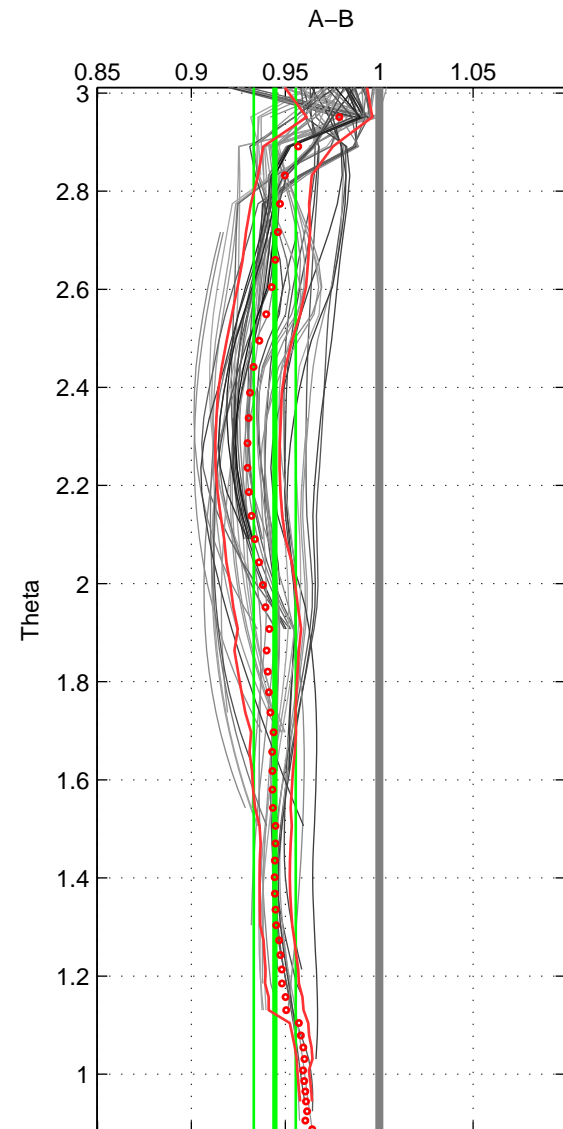

Cruise A (red). Date: Aug 1994 Cruisename: 90-58JH19940723

Cruise B (blue). Date: Jul 2001 Cruisename: 160-06MT20010620

*** "Favourite" values are means of spaces 1 2 3.

	Offset	O.StDev	Ratio	R.Stdev	Rating
SIGMA:	-16.638	3.810	0.947	0.012	4
THETA:	-17.418	3.609	0.944	0.011	4
DEPTH:	-16.198	7.442	0.945	0.024	4
FAV. :	-16.751	4.954	0.945	0.016	4

Profiles of A: 11
 Profiles of B: 22
 Diff profs : 87
 WMoffset (A-B): -16.6382
 WMoffset stdev: 3.8101
 WMratio (A/B): 0.94656
 WMratio stdev: 0.011887

Quality (1-5): 4

Profiles of A: 11
 Profiles of B: 21
 Diff profs : 86
 WMoffset (A-B): -17.418
 WMoffset stdev: 3.6089
 WMratio (A/B): 0.9444
 WMratio stdev: 0.011158

Quality (1-5): 4

Profiles of A: 11
 Profiles of B: 22
 Diff profs : 94
 WMoffset (A-B): -16.198
 WMoffset stdev: 7.4416
 WMratio (A/B): 0.94543
 WMratio stdev: 0.023591

Quality (1-5): 4