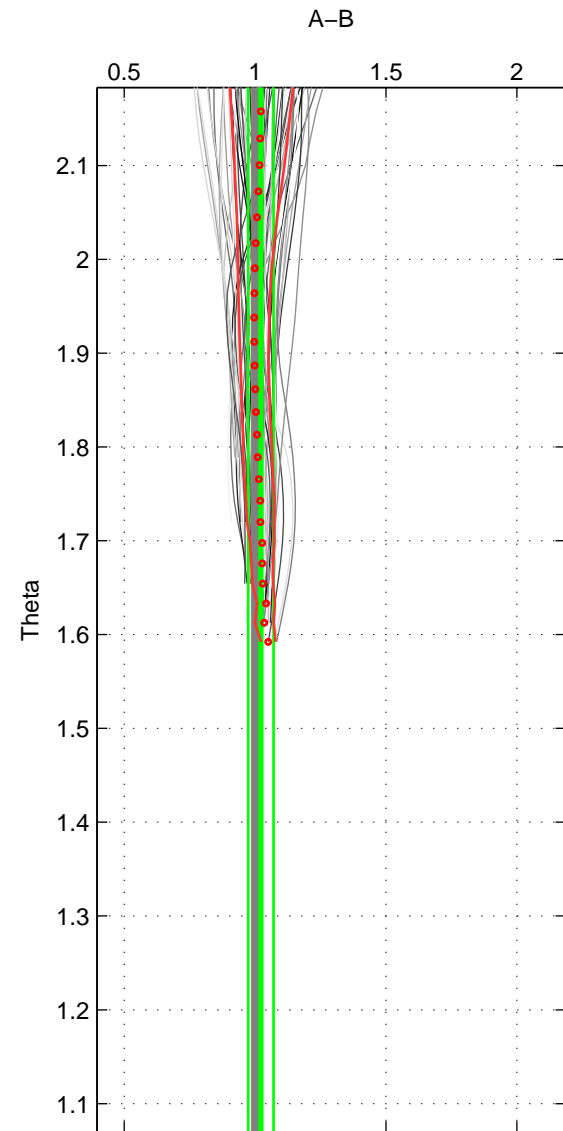

Cruise A (red). Date: Jun 1999 Cruisename: 578-49K619990523
 Cruise B (blue). Date: Jun 1997 Cruisename: 681-49UP19970530

*** "Favourite" values are those of space 1.

	Offset	O.StDev	Ratio	R.Stdev	Rating
SIGMA:	0.606	3.806	1.016	0.053	5
THETA:	1.145	3.433	1.022	0.048	4
DEPTH:	0.694	0.472	1.012	0.006	3
FAV.:	0.606	3.806	1.016	0.053	5

Profiles of A: 19
 Profiles of B: 15
 Diff profs: 67
 WMoffset (A-B): 0.60584
 WMoffset stdev: 3.806
 WMratio (A/B): 1.016
 WMratio stdev: 0.052699

Quality (1-5): 5

Profiles of A: 19
 Profiles of B: 15
 Diff profs: 67
 WMoffset (A-B): 1.1449
 WMoffset stdev: 3.4332
 WMratio (A/B): 1.022
 WMratio stdev: 0.048423

Quality (1-5): 4

Profiles of A: 19
 Profiles of B: 15
 Diff profs: 64
 WMoffset (A-B): 0.69365
 WMoffset stdev: 0.47176
 WMratio (A/B): 1.0122
 WMratio stdev: 0.0060737

Quality (1-5): 3

Please note that statistics are bad.