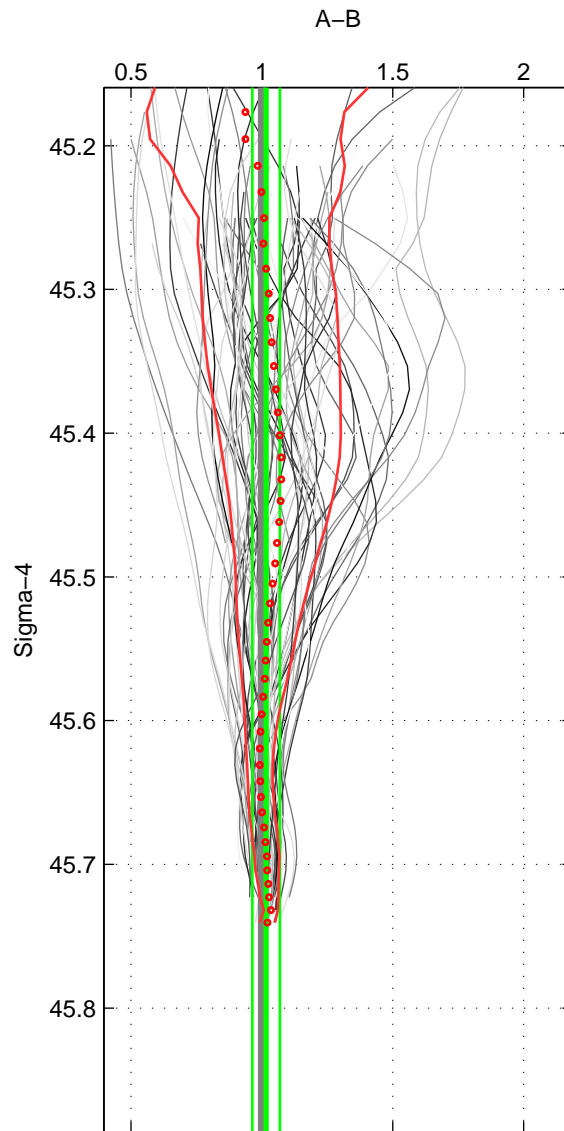

Cruise A (red). Date: Jun 1999 Cruisename: 578-49K619990523
 Cruise B (blue). Date: Jun 1997 Cruisename: 681-49UP19970530

*** "Favourite" values are those of space 1.

	Offset	O.StDev	Ratio	R.Stdev	Rating
SIGMA:	0.606	3.806	1.016	0.053	5
THETA:	1.145	3.433	1.022	0.048	4
DEPTH:	0.694	0.472	1.012	0.006	3
FAV.:	0.606	3.806	1.016	0.053	5

Profiles of A: 19
 Profiles of B: 15
 Diff profs: 67
 WMoffset (A-B): 0.60584
 WMoffset stdev: 3.806
 WMratio (A/B): 1.016
 WMratio stdev: 0.052699

Quality (1-5): 5

Profiles of A: 19
 Profiles of B: 15
 Diff profs: 67
 WMoffset (A-B): 1.1449
 WMoffset stdev: 3.4332
 WMratio (A/B): 1.022
 WMratio stdev: 0.048423

Quality (1-5): 4

Profiles of A: 19
 Profiles of B: 15
 Diff profs: 64
 WMoffset (A-B): 0.69365
 WMoffset stdev: 0.47176
 WMratio (A/B): 1.0122
 WMratio stdev: 0.0060737

Quality (1-5): 3

Please note that statistics are bad.