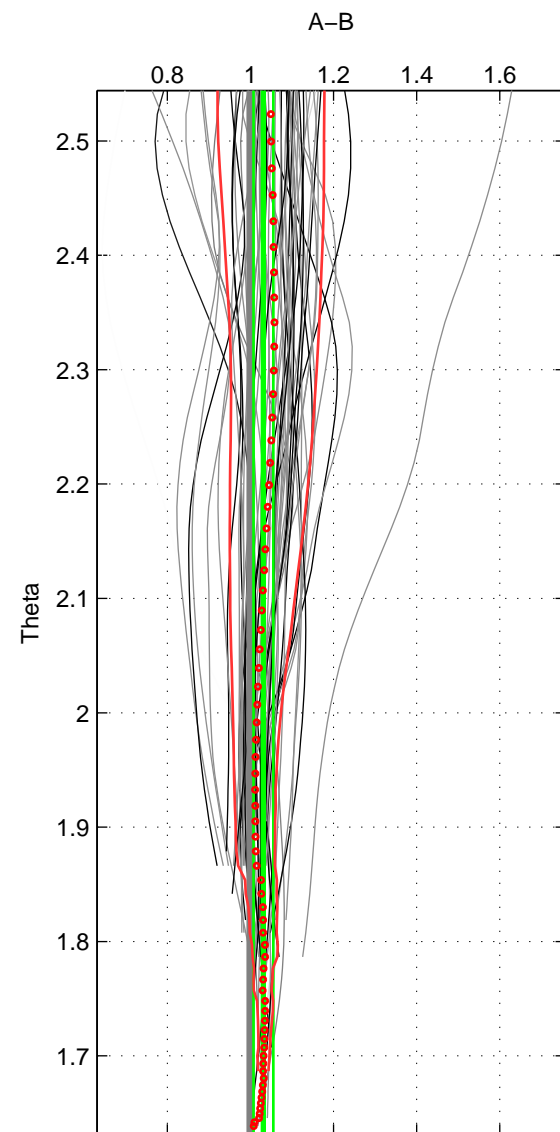

Cruise A (red). Date: Jun 1997 Cruisename: 681-49UP19970530

Cruise B (blue). Date: Jun 2005 Cruisename: 707-49UP20050615

\*\*\* "Favourite" values are means of spaces 1 2 3.

	Offset	O.StDev	Ratio	R.Stdev	Rating
SIGMA:	2.522	1.237	1.037	0.017	4
THETA:	2.032	1.738	1.031	0.024	4
DEPTH:	1.691	4.918	1.029	0.085	4
FAV.:	2.081	2.631	1.032	0.042	4

Profiles of A: 27  
 Profiles of B: 18  
 Diff profs : 56  
 WMoffset (A-B): 2.5217  
 WMoffset stdev: 1.2374  
 WMratio (A/B): 1.0368  
 WMratio stdev: 0.016698

Quality (1-5): 4

Profiles of A: 27  
 Profiles of B: 18  
 Diff profs : 56  
 WMoffset (A-B): 2.032  
 WMoffset stdev: 1.7385  
 WMratio (A/B): 1.0313  
 WMratio stdev: 0.023985

Quality (1-5): 4

Profiles of A: 27  
 Profiles of B: 18  
 Diff profs : 56  
 WMoffset (A-B): 1.6907  
 WMoffset stdev: 4.918  
 WMratio (A/B): 1.0293  
 WMratio stdev: 0.085252

Quality (1-5): 4