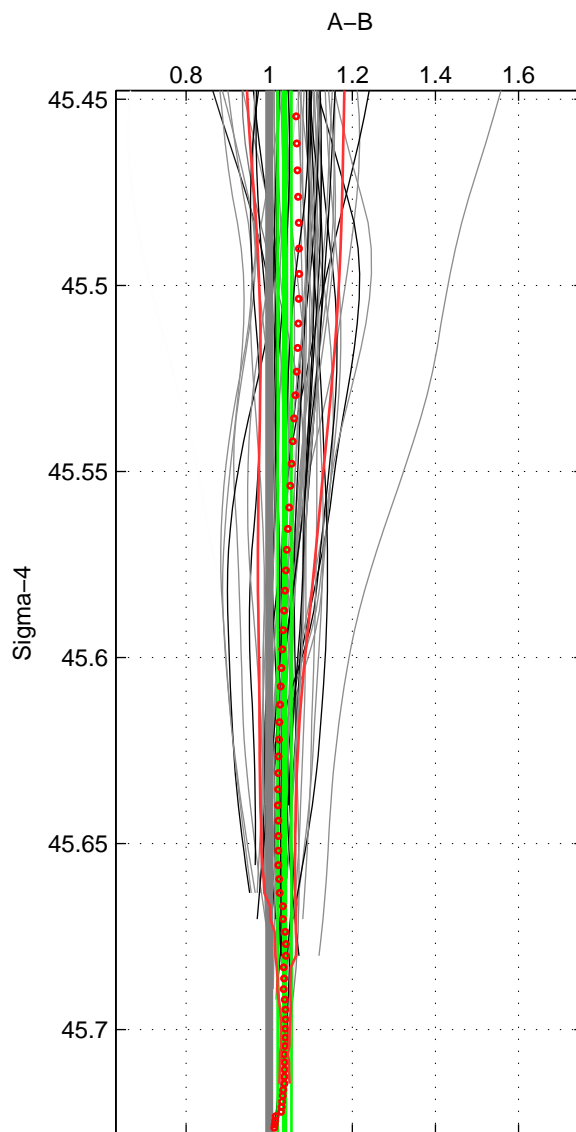

Cruise A (red). Date: Jun 1997 Cruisename: 681-49UP19970530

Cruise B (blue). Date: Jun 2005 Cruisename: 707-49UP20050615

\*\*\* "Favourite" values are means of spaces 1 2 3.

	Offset	O.StDev	Ratio	R.Stdev	Rating
SIGMA:	2.522	1.237	1.037	0.017	4
THETA:	2.032	1.738	1.031	0.024	4
DEPTH:	1.691	4.918	1.029	0.085	4
FAV.:	2.081	2.631	1.032	0.042	4

Profiles of A: 27  
 Profiles of B: 18  
 Diff profs : 56  
 WMoffset (A-B): 2.5217  
 WMoffset stdev: 1.2374  
 WMratio (A/B): 1.0368  
 WMratio stdev: 0.016698

Quality (1-5): 4

Profiles of A: 27  
 Profiles of B: 18  
 Diff profs : 56  
 WMoffset (A-B): 2.032  
 WMoffset stdev: 1.7385  
 WMratio (A/B): 1.0313  
 WMratio stdev: 0.023985

Quality (1-5): 4

Profiles of A: 27  
 Profiles of B: 18  
 Diff profs : 56  
 WMoffset (A-B): 1.6907  
 WMoffset stdev: 4.918  
 WMratio (A/B): 1.0293  
 WMratio stdev: 0.085252

Quality (1-5): 4