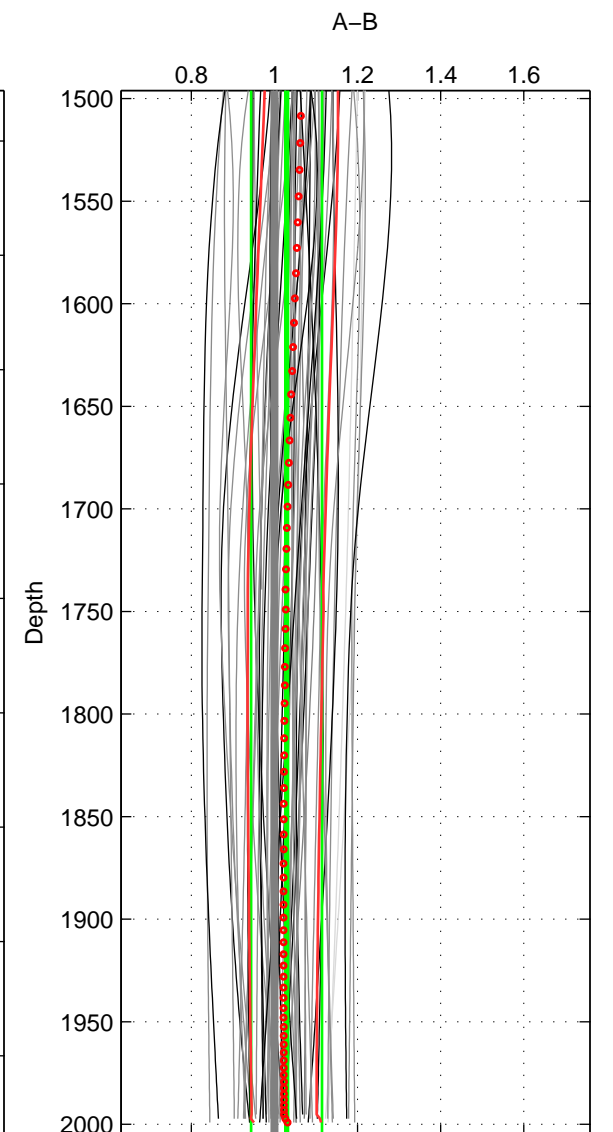

Cruise A (red). Date: Jun 1997 Cruisename: 681-49UP19970530

Cruise B (blue). Date: Jun 2005 Cruisename: 707-49UP20050615

\*\*\* "Favourite" values are means of spaces 1 2 3.

	Offset	O.StDev	Ratio	R.Stdev	Rating
SIGMA:	2.522	1.237	1.037	0.017	4
THETA:	2.032	1.738	1.031	0.024	4
DEPTH:	1.691	4.918	1.029	0.085	4
FAV.:	2.081	2.631	1.032	0.042	4

Profiles of A: 27  
 Profiles of B: 18  
 Diff profs : 56  
 WMoffset (A-B): 2.5217  
 WMoffset stdev: 1.2374  
 WMratio (A/B): 1.0368  
 WMratio stdev: 0.016698

Quality (1-5): 4

Profiles of A: 27  
 Profiles of B: 18  
 Diff profs : 56  
 WMoffset (A-B): 2.032  
 WMoffset stdev: 1.7385  
 WMratio (A/B): 1.0313  
 WMratio stdev: 0.023985

Quality (1-5): 4

Profiles of A: 27  
 Profiles of B: 18  
 Diff profs : 56  
 WMoffset (A-B): 1.6907  
 WMoffset stdev: 4.918  
 WMratio (A/B): 1.0293  
 WMratio stdev: 0.085252

Quality (1-5): 4