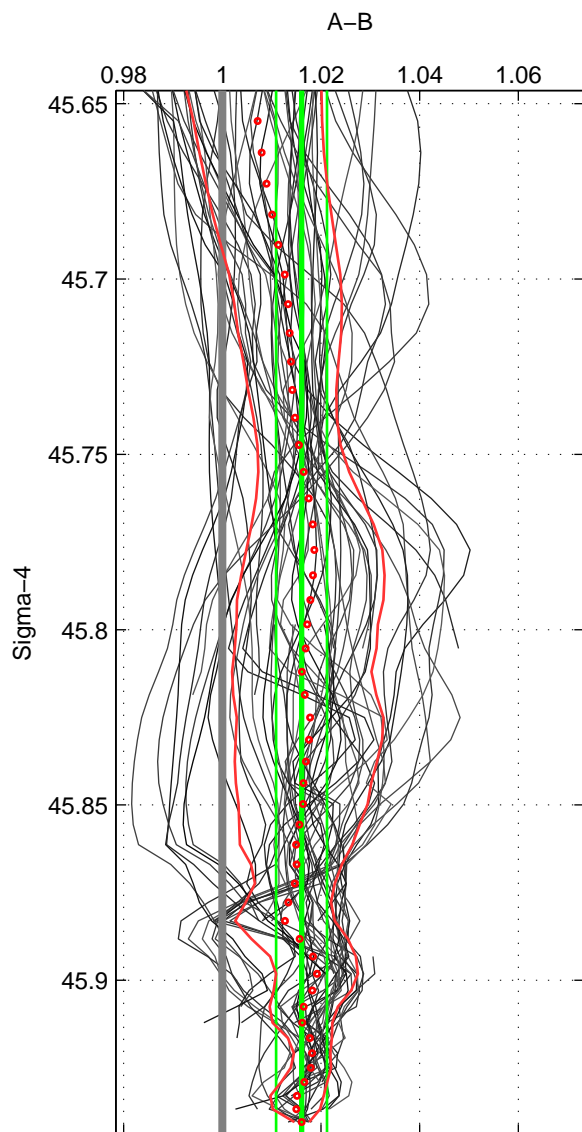

Cruise A (red). Date: Dec 2000 Cruisename: 131-06BE20001128

Cruise B (blue). Date: Jul 2004 Cruisename: 169-06MT20040710

*** "Favourite" values are means of spaces 1 2 3.

	Offset	O.StDev	Ratio	R.Stdev	Rating
SIGMA:	4.016	1.255	1.016	0.005	5
THETA:	4.032	1.222	1.016	0.005	5
DEPTH:	3.566	2.231	1.014	0.009	5
FAV.:	3.871	1.569	1.015	0.006	5

Profiles of A: 13
 Profiles of B: 24
 Diff profs : 54
 WMoffset (A-B): 4.016
 WMoffset stdev: 1.2554
 WMratio (A/B): 1.0161
 WMratio stdev: 0.0051401

Quality (1-5): 5

Profiles of A: 13
 Profiles of B: 24
 Diff profs : 54
 WMoffset (A-B): 4.0319
 WMoffset stdev: 1.2219
 WMratio (A/B): 1.0161
 WMratio stdev: 0.0049575

Quality (1-5): 5

Profiles of A: 13
 Profiles of B: 24
 Diff profs : 54
 WMoffset (A-B): 3.5664
 WMoffset stdev: 2.2305
 WMratio (A/B): 1.0141
 WMratio stdev: 0.0089056

Quality (1-5): 5