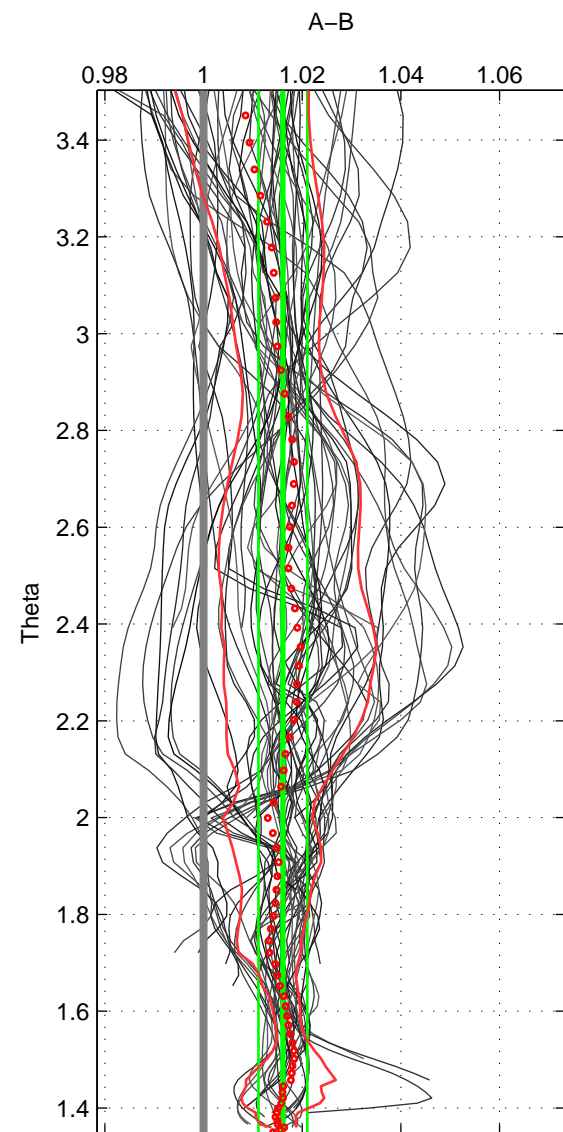

Cruise A (red). Date: Dec 2000 Cruisename: 131-06BE20001128

Cruise B (blue). Date: Jul 2004 Cruisename: 169-06MT20040710

*** "Favourite" values are means of spaces 1 2 3.

	Offset	O.StDev	Ratio	R.Stdev	Rating
SIGMA:	4.016	1.255	1.016	0.005	5
THETA:	4.032	1.222	1.016	0.005	5
DEPTH:	3.566	2.231	1.014	0.009	5
FAV.:	3.871	1.569	1.015	0.006	5

Profiles of A: 13
 Profiles of B: 24
 Diff profs : 54
 WMoffset (A-B): 4.016
 WMoffset stdev: 1.2554
 WMratio (A/B): 1.0161
 WMratio stdev: 0.0051401

Quality (1-5): 5

Profiles of A: 13
 Profiles of B: 24
 Diff profs : 54
 WMoffset (A-B): 4.0319
 WMoffset stdev: 1.2219
 WMratio (A/B): 1.0161
 WMratio stdev: 0.0049575

Quality (1-5): 5

Profiles of A: 13
 Profiles of B: 24
 Diff profs : 54
 WMoffset (A-B): 3.5664
 WMoffset stdev: 2.2305
 WMratio (A/B): 1.0141
 WMratio stdev: 0.0089056

Quality (1-5): 5