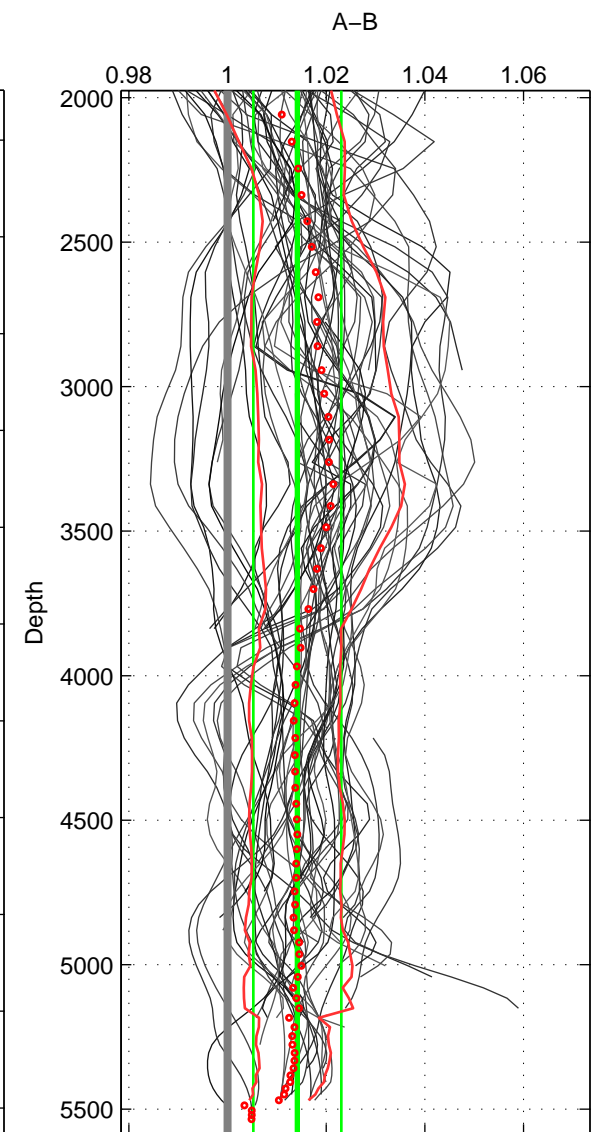

Cruise A (red). Date: Dec 2000 Cruisename: 131-06BE20001128

Cruise B (blue). Date: Jul 2004 Cruisename: 169-06MT20040710

*** "Favourite" values are means of spaces 1 2 3.

	Offset	O.StDev	Ratio	R.Stdev	Rating
SIGMA:	4.016	1.255	1.016	0.005	5
THETA:	4.032	1.222	1.016	0.005	5
DEPTH:	3.566	2.231	1.014	0.009	5
FAV.:	3.871	1.569	1.015	0.006	5

Profiles of A: 13
 Profiles of B: 24
 Diff profs : 54
 WMoffset (A-B): 4.016
 WMoffset stdev: 1.2554
 WMratio (A/B): 1.0161
 WMratio stdev: 0.0051401

Quality (1-5): 5

Profiles of A: 13
 Profiles of B: 24
 Diff profs : 54
 WMoffset (A-B): 4.0319
 WMoffset stdev: 1.2219
 WMratio (A/B): 1.0161
 WMratio stdev: 0.0049575

Quality (1-5): 5

Profiles of A: 13
 Profiles of B: 24
 Diff profs : 54
 WMoffset (A-B): 3.5664
 WMoffset stdev: 2.2305
 WMratio (A/B): 1.0141
 WMratio stdev: 0.0089056

Quality (1-5): 5