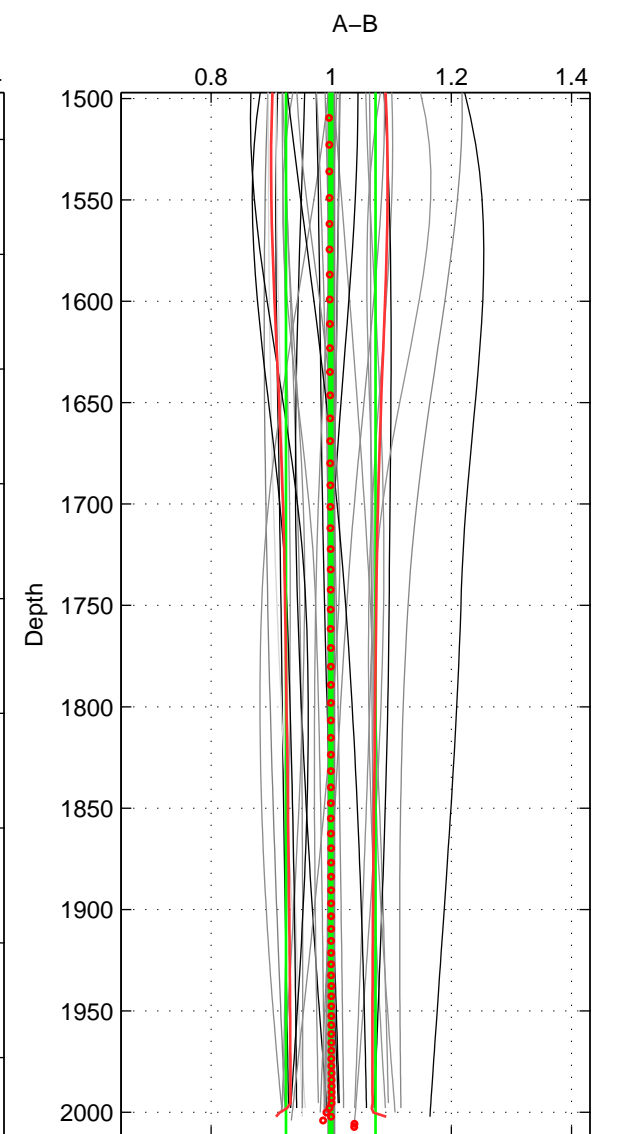

Cruise A (red). Date: Jul 2008 Cruisename: 678-49UF20080617

Cruise B (blue). Date: Jun 1997 Cruisename: 681-49UP19970530

*** "Favourite" values are means of spaces 1 2 3.

	Offset	O.StDev	Ratio	R.Stdev	Rating
SIGMA:	-0.260	1.588	0.995	0.021	4
THETA:	-0.406	1.857	0.993	0.025	4
DEPTH:	-0.444	4.515	0.999	0.075	4
FAV. :	-0.370	2.654	0.996	0.040	4

Profiles of A: 10
 Profiles of B: 23
 Diff profs : 32
 WMoffset (A-B): -0.25954
 WMoffset stdev: 1.5883
 WMratio (A/B): 0.99542
 WMratio stdev: 0.021409

Quality (1-5): 4

Profiles of A: 10
 Profiles of B: 23
 Diff profs : 32
 WMoffset (A-B): -0.40589
 WMoffset stdev: 1.8571
 WMratio (A/B): 0.99259
 WMratio stdev: 0.024907

Quality (1-5): 4

Profiles of A: 10
 Profiles of B: 23
 Diff profs : 32
 WMoffset (A-B): -0.44401
 WMoffset stdev: 4.5153
 WMratio (A/B): 0.99919
 WMratio stdev: 0.074612

Quality (1-5): 4