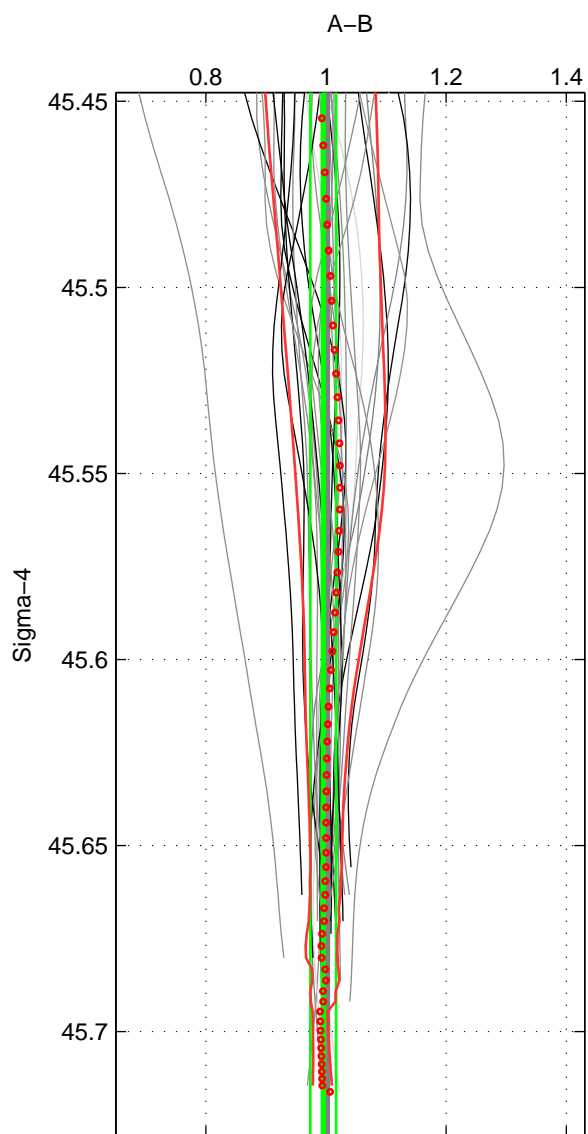

Cruise A (red). Date: Jul 2008 Cruisename: 678-49UF20080617

Cruise B (blue). Date: Jun 1997 Cruisename: 681-49UP19970530

*** "Favourite" values are means of spaces 1 2 3.

	Offset	O.StDev	Ratio	R.Stdev	Rating
SIGMA:	-0.260	1.588	0.995	0.021	4
THETA:	-0.406	1.857	0.993	0.025	4
DEPTH:	-0.444	4.515	0.999	0.075	4
FAV. :	-0.370	2.654	0.996	0.040	4

Profiles of A: 10
 Profiles of B: 23
 Diff profs : 32
 WMoffset (A-B): -0.25954
 WMoffset stdev: 1.5883
 WMratio (A/B): 0.99542
 WMratio stdev: 0.021409

Quality (1-5): 4

Profiles of A: 10
 Profiles of B: 23
 Diff profs : 32
 WMoffset (A-B): -0.40589
 WMoffset stdev: 1.8571
 WMratio (A/B): 0.99259
 WMratio stdev: 0.024907

Quality (1-5): 4

Profiles of A: 10
 Profiles of B: 23
 Diff profs : 32
 WMoffset (A-B): -0.44401
 WMoffset stdev: 4.5153
 WMratio (A/B): 0.99919
 WMratio stdev: 0.074612

Quality (1-5): 4