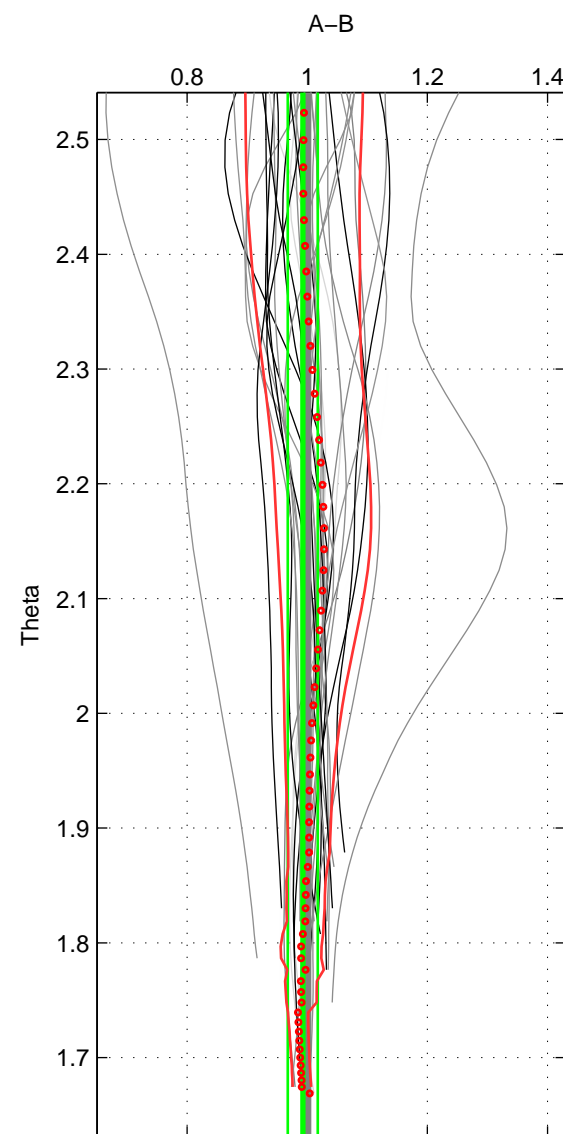

Cruise A (red). Date: Jul 2008 Cruisename: 678-49UF20080617

Cruise B (blue). Date: Jun 1997 Cruisename: 681-49UP19970530

*** "Favourite" values are means of spaces 1 2 3.

	Offset	O.StDev	Ratio	R.Stdev	Rating
SIGMA:	-0.260	1.588	0.995	0.021	4
THETA:	-0.406	1.857	0.993	0.025	4
DEPTH:	-0.444	4.515	0.999	0.075	4
FAV. :	-0.370	2.654	0.996	0.040	4

Profiles of A: 10
 Profiles of B: 23
 Diff profs : 32
 WMoffset (A-B): -0.25954
 WMoffset stdev: 1.5883
 WMratio (A/B): 0.99542
 WMratio stdev: 0.021409

Quality (1-5): 4

Profiles of A: 10
 Profiles of B: 23
 Diff profs : 32
 WMoffset (A-B): -0.40589
 WMoffset stdev: 1.8571
 WMratio (A/B): 0.99259
 WMratio stdev: 0.024907

Quality (1-5): 4

Profiles of A: 10
 Profiles of B: 23
 Diff profs : 32
 WMoffset (A-B): -0.44401
 WMoffset stdev: 4.5153
 WMratio (A/B): 0.99919
 WMratio stdev: 0.074612

Quality (1-5): 4