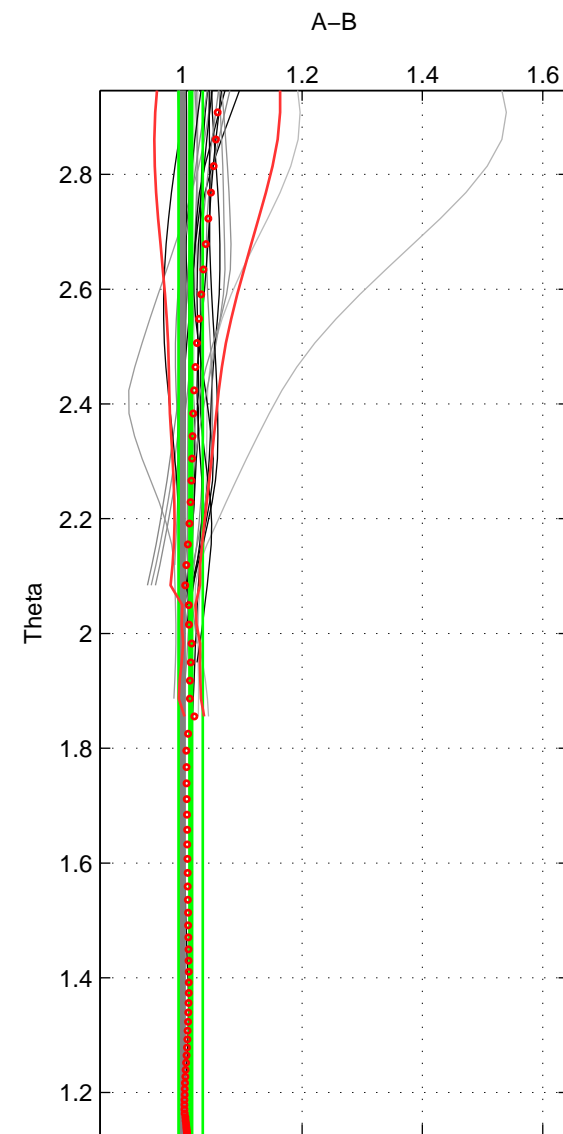

Cruise A (red). Date: Jul 2002 Cruisename: 658-49UF20020625

Cruise B (blue). Date: Feb 2008 Cruisename: 717-49UP20080122

*** "Favourite" values are means of spaces 1 2.

	Offset	O.StDev	Ratio	R.Stdev	Rating
SIGMA:	1.218	2.015	1.012	0.020	5
THETA:	1.503	2.072	1.015	0.020	5
DEPTH:	0.279	0.924	1.005	0.009	3
FAV.:	1.360	2.043	1.013	0.020	5

Profiles of A: 17
 Profiles of B: 14
 Diff profs : 26
 WMoffset (A-B): 1.2177
 WMoffset stdev: 2.0149
 WMratio (A/B): 1.0118
 WMratio stdev: 0.020297

Quality (1-5): 5

Profiles of A: 18
 Profiles of B: 14
 Diff profs : 27
 WMoffset (A-B): 1.503
 WMoffset stdev: 2.0718
 WMratio (A/B): 1.0148
 WMratio stdev: 0.02013

Quality (1-5): 5

Profiles of A: 17
 Profiles of B: 14
 Diff profs : 26
 WMoffset (A-B): 0.27858
 WMoffset stdev: 0.92431
 WMratio (A/B): 1.005
 WMratio stdev: 0.0093631

Quality (1-5): 3

Please note that statistics are bad.