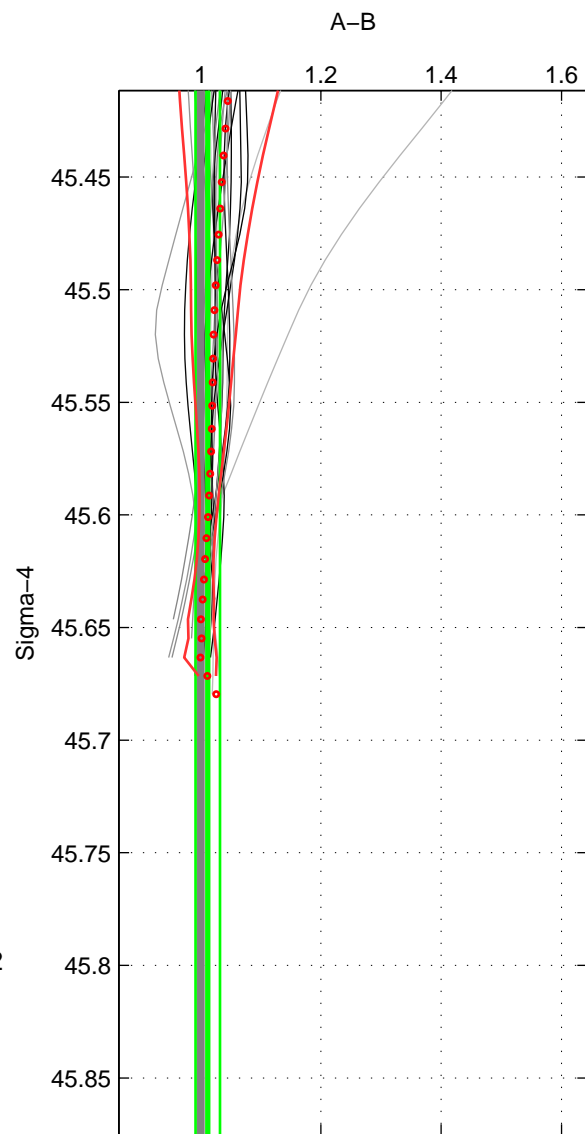

Cruise A (red). Date: Jul 2002 Cruisename: 658-49UF20020625

Cruise B (blue). Date: Feb 2008 Cruisename: 717-49UP20080122

*** "Favourite" values are means of spaces 1 2.

	Offset	O.StDev	Ratio	R.Stdev	Rating
SIGMA:	1.218	2.015	1.012	0.020	5
THETA:	1.503	2.072	1.015	0.020	5
DEPTH:	0.279	0.924	1.005	0.009	3
FAV.:	1.360	2.043	1.013	0.020	5

Profiles of A: 17
 Profiles of B: 14
 Diff profs : 26
 WMoffset (A-B): 1.2177
 WMoffset stdev: 2.0149
 WMratio (A/B): 1.0118
 WMratio stdev: 0.020297

Quality (1-5): 5

Profiles of A: 18
 Profiles of B: 14
 Diff profs : 27
 WMoffset (A-B): 1.503
 WMoffset stdev: 2.0718
 WMratio (A/B): 1.0148
 WMratio stdev: 0.02013

Quality (1-5): 5

Profiles of A: 17
 Profiles of B: 14
 Diff profs : 26
 WMoffset (A-B): 0.27858
 WMoffset stdev: 0.92431
 WMratio (A/B): 1.005
 WMratio stdev: 0.0093631

Quality (1-5): 3

Please note that statistics are bad.