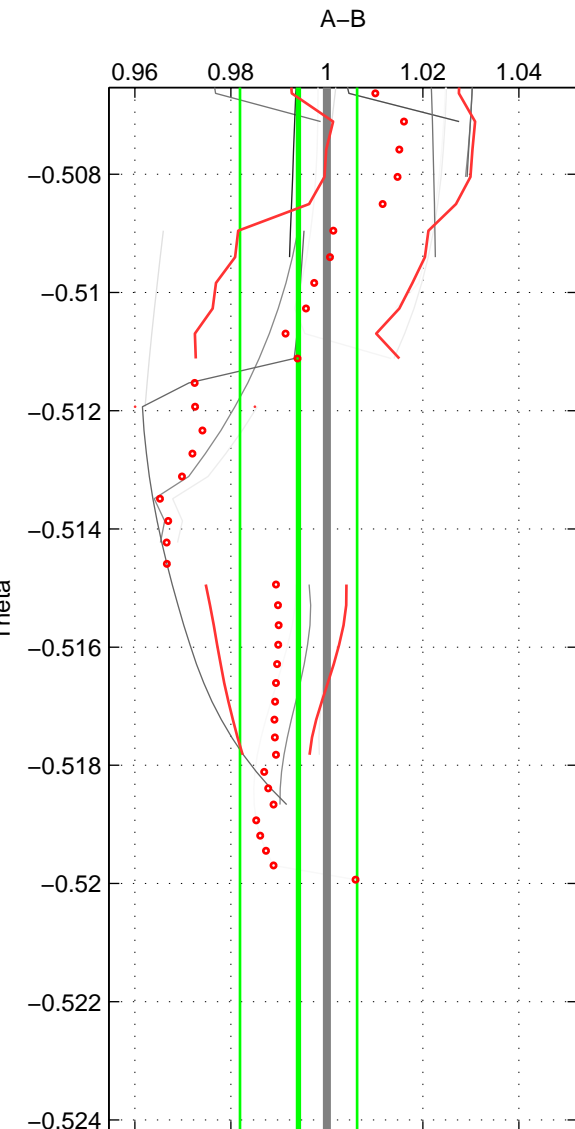

Cruise A (red). Date: Sep 1993 Cruisename: 33-18SN19950803

Cruise B (blue). Date: Aug 2006 Cruisename: 42-18SN20060805

\*\*\* "Favourite" values are those of space 1.

	Offset	O.StDev	Ratio	R.Stdev	Rating
SIGMA:	-3.542	2.643	0.988	0.009	4
THETA:	-1.696	3.551	0.994	0.012	3
DEPTH:	-1.680	1.008	0.994	0.003	3
FAV.:	-3.542	2.643	0.988	0.009	4

Profiles of A: 3  
 Profiles of B: 6  
 Diff profs: 11  
 WMoffset (A-B): -3.5421  
 WMoffset stdev: 2.643  
 WMratio (A/B): 0.98784  
 WMratio stdev: 0.009054

Quality (1-5): 4

Profiles of A: 3  
 Profiles of B: 6  
 Diff profs: 11  
 WMoffset (A-B): -1.696  
 WMoffset stdev: 3.5514  
 WMratio (A/B): 0.99411  
 WMratio stdev: 0.012207

Quality (1-5): 3

Profiles of A: 3  
 Profiles of B: 6  
 Diff profs: 11  
 WMoffset (A-B): -1.6796  
 WMoffset stdev: 1.0077  
 WMratio (A/B): 0.99423  
 WMratio stdev: 0.0034609

Quality (1-5): 3