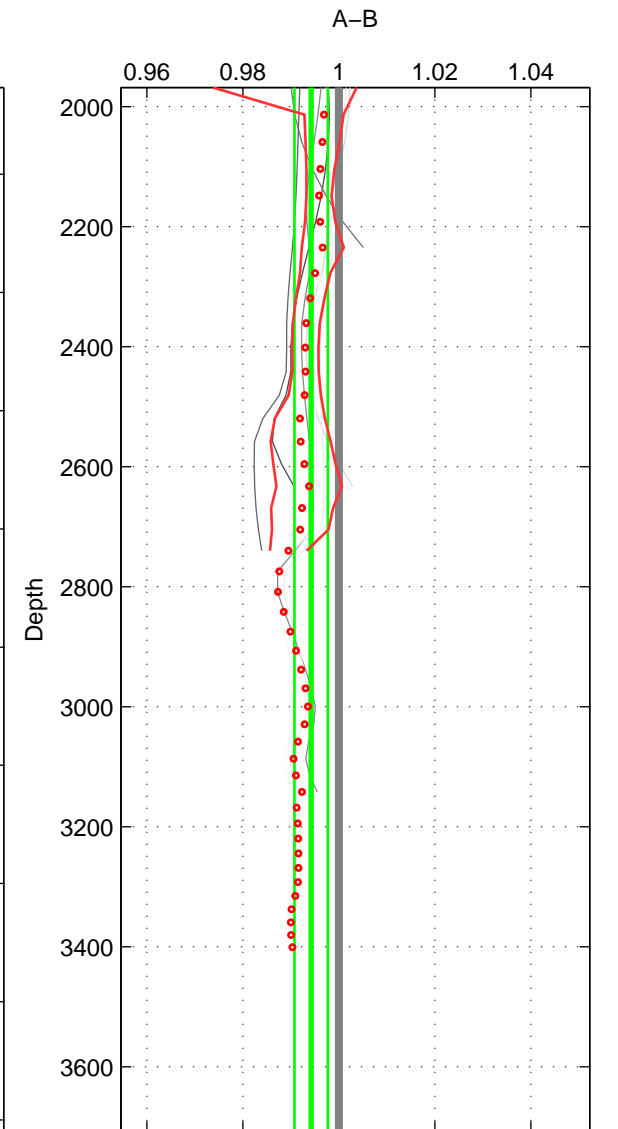

Cruise A (red). Date: Sep 1993 Cruisename: 33-18SN19950803

Cruise B (blue). Date: Aug 2006 Cruisename: 42-18SN20060805

\*\*\* "Favourite" values are those of space 1.

	Offset	O.StDev	Ratio	R.Stdev	Rating
SIGMA:	-3.542	2.643	0.988	0.009	4
THETA:	-1.696	3.551	0.994	0.012	3
DEPTH:	-1.680	1.008	0.994	0.003	3
FAV.:	-3.542	2.643	0.988	0.009	4

Profiles of A: 3  
 Profiles of B: 6  
 Diff profs: 11  
 WMoffset (A-B): -3.5421  
 WMoffset stdev: 2.643  
 WMratio (A/B): 0.98784  
 WMratio stdev: 0.009054

Quality (1-5): 4

Profiles of A: 3  
 Profiles of B: 6  
 Diff profs: 11  
 WMoffset (A-B): -1.696  
 WMoffset stdev: 3.5514  
 WMratio (A/B): 0.99411  
 WMratio stdev: 0.012207

Quality (1-5): 3

Profiles of A: 3  
 Profiles of B: 6  
 Diff profs: 11  
 WMoffset (A-B): -1.6796  
 WMoffset stdev: 1.0077  
 WMratio (A/B): 0.99423  
 WMratio stdev: 0.0034609

Quality (1-5): 3