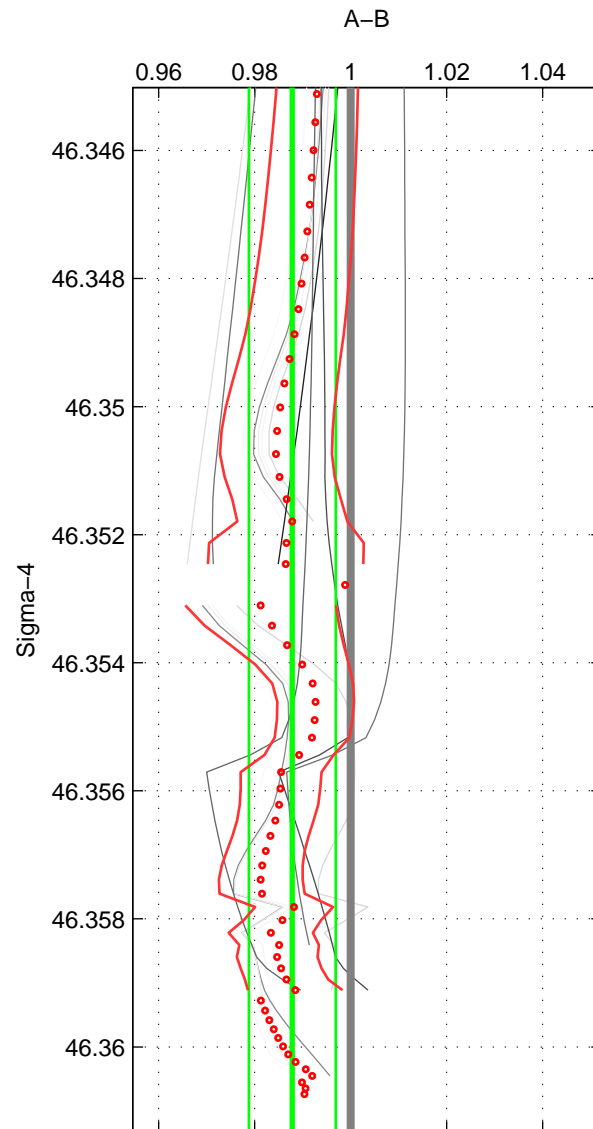

Cruise A (red). Date: Sep 1993 Cruisename: 33-18SN19950803

Cruise B (blue). Date: Aug 2006 Cruisename: 42-18SN20060805

\*\*\* "Favourite" values are those of space 1.

	Offset	O.StDev	Ratio	R.Stdev	Rating
SIGMA:	-3.542	2.643	0.988	0.009	4
THETA:	-1.696	3.551	0.994	0.012	3
DEPTH:	-1.680	1.008	0.994	0.003	3
FAV.:	-3.542	2.643	0.988	0.009	4

Profiles of A: 3  
 Profiles of B: 6  
 Diff profs: 11  
 WMoffset (A-B): -3.5421  
 WMoffset stdev: 2.643  
 WMratio (A/B): 0.98784  
 WMratio stdev: 0.009054

Quality (1-5): 4

Profiles of A: 3  
 Profiles of B: 6  
 Diff profs: 11  
 WMoffset (A-B): -1.696  
 WMoffset stdev: 3.5514  
 WMratio (A/B): 0.99411  
 WMratio stdev: 0.012207

Quality (1-5): 3

Profiles of A: 3  
 Profiles of B: 6  
 Diff profs: 11  
 WMoffset (A-B): -1.6796  
 WMoffset stdev: 1.0077  
 WMratio (A/B): 0.99423  
 WMratio stdev: 0.0034609

Quality (1-5): 3