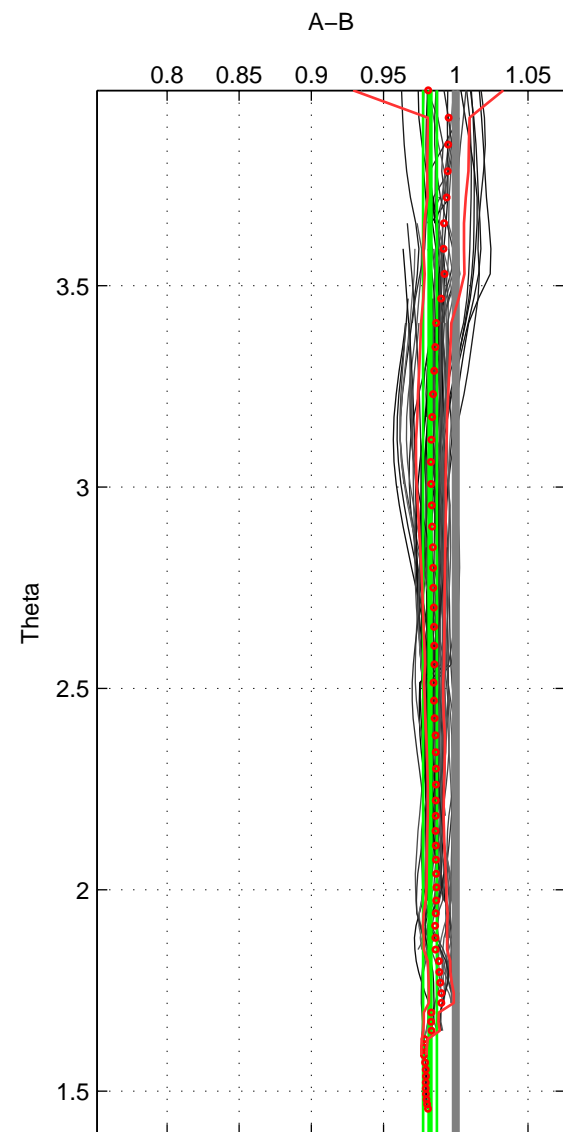

Cruise A (red). Date: Jul 2004 Cruisename: 169-06MT20040710

Cruise B (blue). Date: Apr 2003 Cruisename: 265-35A320030412

\*\*\* "Favourite" values are means of spaces 1 2 3.

	Offset	O.StDev	Ratio	R.Stdev	Rating
SIGMA:	-3.833	1.974	0.986	0.007	5
THETA:	-4.696	1.231	0.982	0.005	5
DEPTH:	-4.124	2.067	0.985	0.008	5
FAV. :	-4.218	1.757	0.984	0.007	5

Profiles of A: 17  
 Profiles of B: 17  
 Diff profs : 84  
 WMoffset (A-B): -3.833  
 WMoffset stdev: 1.9739  
 WMratio (A/B): 0.98562  
 WMratio stdev: 0.0073912

Quality (1-5): 5

Profiles of A: 17  
 Profiles of B: 17  
 Diff profs : 91  
 WMoffset (A-B): -4.696  
 WMoffset stdev: 1.2309  
 WMratio (A/B): 0.98214  
 WMratio stdev: 0.0047401

Quality (1-5): 5

Profiles of A: 17  
 Profiles of B: 17  
 Diff profs : 85  
 WMoffset (A-B): -4.1238  
 WMoffset stdev: 2.067  
 WMratio (A/B): 0.9846  
 WMratio stdev: 0.0077076

Quality (1-5): 5