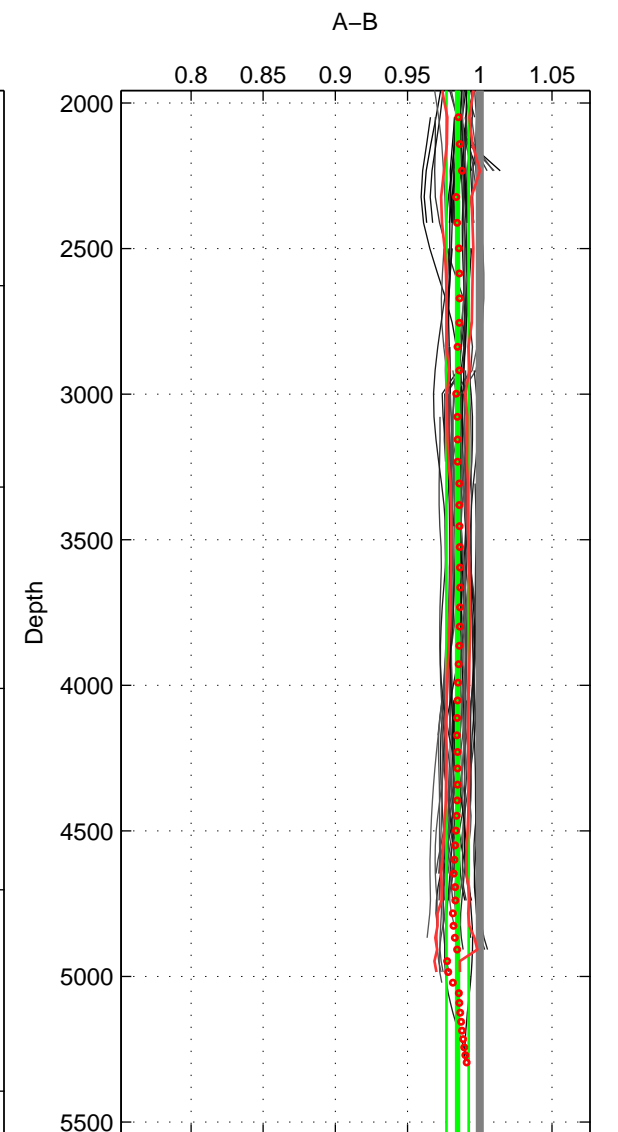

Cruise A (red). Date: Jul 2004 Cruisename: 169-06MT20040710

Cruise B (blue). Date: Apr 2003 Cruisename: 265-35A320030412

\*\*\* "Favourite" values are means of spaces 1 2 3.

	Offset	O.StDev	Ratio	R.Stdev	Rating
SIGMA:	-3.833	1.974	0.986	0.007	5
THETA:	-4.696	1.231	0.982	0.005	5
DEPTH:	-4.124	2.067	0.985	0.008	5
FAV. :	-4.218	1.757	0.984	0.007	5

Profiles of A: 17  
 Profiles of B: 17  
 Diff profs : 84  
 WMoffset (A-B): -3.833  
 WMoffset stdev: 1.9739  
 WMratio (A/B): 0.98562  
 WMratio stdev: 0.0073912

Quality (1-5): 5

Profiles of A: 17  
 Profiles of B: 17  
 Diff profs : 91  
 WMoffset (A-B): -4.696  
 WMoffset stdev: 1.2309  
 WMratio (A/B): 0.98214  
 WMratio stdev: 0.0047401

Quality (1-5): 5

Profiles of A: 17  
 Profiles of B: 17  
 Diff profs : 85  
 WMoffset (A-B): -4.1238  
 WMoffset stdev: 2.067  
 WMratio (A/B): 0.9846  
 WMratio stdev: 0.0077076

Quality (1-5): 5