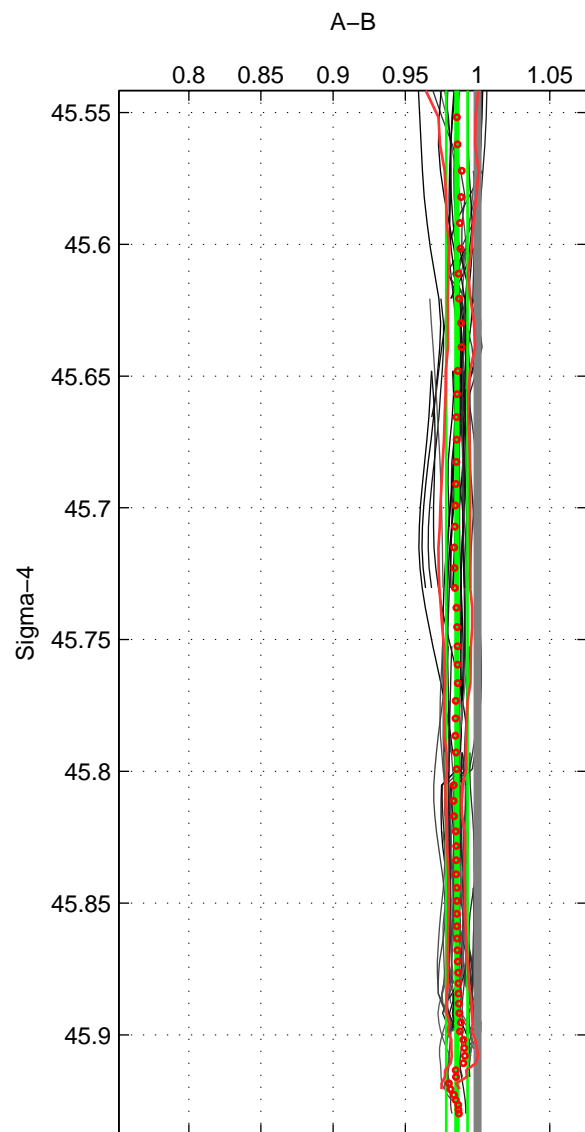

Cruise A (red). Date: Jul 2004 Cruisename: 169-06MT20040710

Cruise B (blue). Date: Apr 2003 Cruisename: 265-35A320030412

\*\*\* "Favourite" values are means of spaces 1 2 3.

	Offset	O.StDev	Ratio	R.Stdev	Rating
SIGMA:	-3.833	1.974	0.986	0.007	5
THETA:	-4.696	1.231	0.982	0.005	5
DEPTH:	-4.124	2.067	0.985	0.008	5
FAV. :	-4.218	1.757	0.984	0.007	5

Profiles of A: 17  
 Profiles of B: 17  
 Diff profs : 84  
 WMoffset (A-B): -3.833  
 WMoffset stdev: 1.9739  
 WMratio (A/B): 0.98562  
 WMratio stdev: 0.0073912

Quality (1-5): 5

Profiles of A: 17  
 Profiles of B: 17  
 Diff profs : 91  
 WMoffset (A-B): -4.696  
 WMoffset stdev: 1.2309  
 WMratio (A/B): 0.98214  
 WMratio stdev: 0.0047401

Quality (1-5): 5

Profiles of A: 17  
 Profiles of B: 17  
 Diff profs : 85  
 WMoffset (A-B): -4.1238  
 WMoffset stdev: 2.067  
 WMratio (A/B): 0.9846  
 WMratio stdev: 0.0077076

Quality (1-5): 5